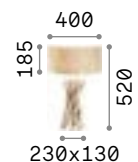

# Driftwood

Metal frame. Natural wood decorative arms. PVC foil diffusers coated with canvas fabric.

 Lamp with integrated switch.

 IP20

2,450 Kg / 0,0709 m<sup>3</sup>  
E27 max 1x60W

129570  Wood

 2200 K  
370 Lm