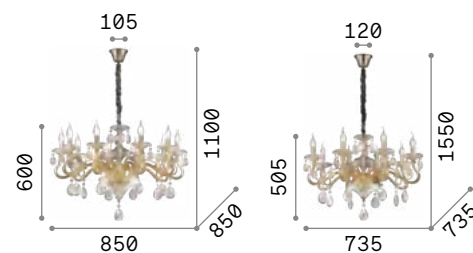

Negresco

Plated metal frame and details. Clear blown glass arms with golden inner part. Decorative elements in clear glass and cut crystal. Velvet chain cover. Color: gold.

087771

IP20

14,400 Kg / 0,1687 m³
E14 max 10 x 28W

087771 Gold

3000 K
430 lm

101248

IP20

11,300 Kg / 0,1461 m³
E14 max 8 x 28W

087764 Gold

3000 K
430 lm

101248

Amadeus

Metal chrome frame. Decorative elements made of blown glass and cut crystals. Velvet chain cover.