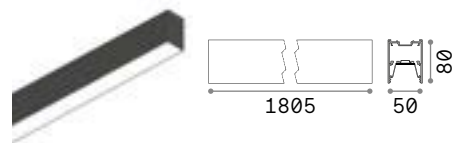

4,420 Kg/0,0257 m³
Cable length 2150 mm

LED SMD SAMSUNG Driver TRIDONIC ON/OFF included

Power	Beam	Lumen	CCT	Finish	Code
36 W	105°	4600 lm	3000 K	White	192550
				Black	192567
		4750 lm	4000 K	White	192604
				Black	192628

DIMMABLE DRIVER* Optional

	Power	Output	Measure (LxHxW)	Code
1-10V	39 W	700 mA	280x21x30 mm	216416
DALI/Push	38 W	700 mA	280x21x30 mm	216270

MOUNTING KIT Required - Page 641