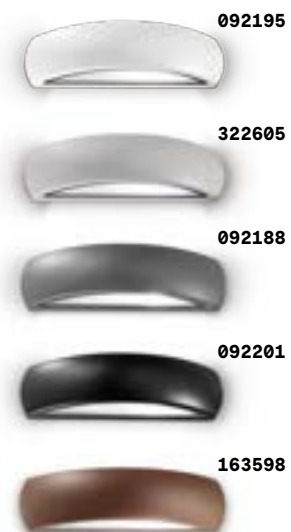

Giove

Powder coated die-cast aluminum body. Double, top and bottom, frosted tempered clear glass diffuser. Available finishes: anthracite, white, coffee, grey or black.

IP54

0,900 Kg / 0,0041 m³
E27 max 1x 60W

092195 White
322605 Grey
092188 Anthracit.
092201 Black
163598 Coffee

4000 K
580 lm

151960

Felix

High performance resin body: resistant to corrosion caused by both atmospheric agents and chemical fertilizers, colors stabilized during UV rays treatment, thermal shock resistance from -60° to +90°C.

LED Bulbs LED E27 8W Goccia included in 123745 model. Settable CCT: 2700 K, 4000 K, 6500 K.