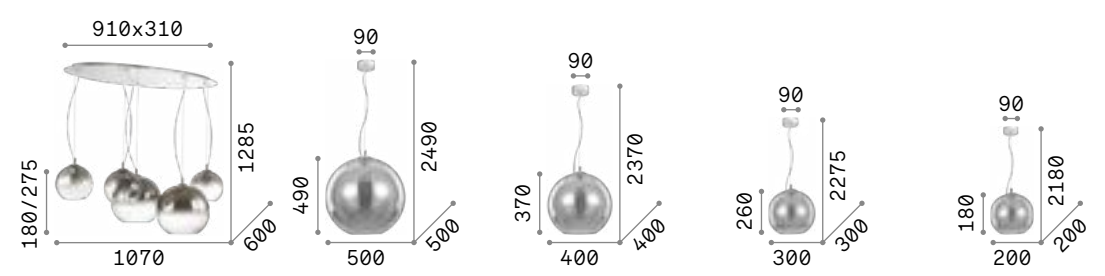

IP20	IP20	IP20	IP20	IP20
8,700 Kg / 0,2424 m³ E27 max 5 x 42W	4,000 Kg / 0,2220 m³ E27 max 1 x 42W	2,700 Kg / 0,1227 m³ E27 max 1 x 42W	2,050 Kg / 0,0664 m³ E27 max 1 x 42W	1,300 Kg / 0,0241 m³ E27 max 1 x 42W

138305	094137	052816	052809	149585
FadeChrome	SmokyGrey	Clear	Clear	FadeChrome
		250359	149592	250311
		FadeChrome	FadeChrome	SmokyGrey
		094229	094236	250304
		SmokyGrey	SmokyGrey	Chrome
		250342	250335	250328
		Chrome	Chrome	Copper
		111919	111902	339047
		Copper	Copper	Amber
		339061	339054	Amber ^{new}
		Amber	Amber	Amber ^{new}