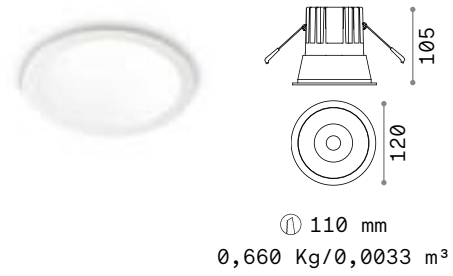

Game Trim Round

LED COB BRIDGELUX

Power	Beam	Lumen	CCT	Finish	Code		
20W	24°	2100 lm	2700 K	White	+	341408	new
				Gold	+	341392	new
		2250 lm	3000 K	White	+	273174	
				Gold	+	341422	new