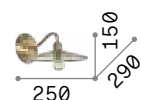

# Cantina

Metal frame, diffuser and bulb socket cover, available with antique brass or copper finish. Electrical cable covered with fabric.

IP20

0,520 Kg / 0,0184 m<sup>3</sup>  
E14 max 1x40W

112695 ■ Copper  
112626 ■ Ant. Brass