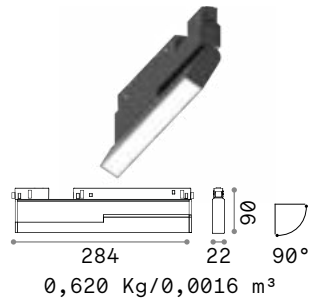

LED SMD SAMSUNG

Power	Beam	Lumen	CCT	Control	Finish	Code
7W	110°	850lm	3000K	On-Off	White	282725
					Black	257839
				DALI	White	286129
					Black	286112