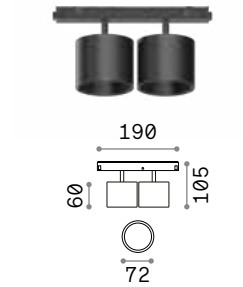

0,750 Kg/0,0026 m³

LED COB CITIZEN UGR <19

Power	Beam	Control	Lumen	CCT	Finish	Code
20W	38°	On-Off	2000 lm	3000 K	White	327549
					Black	316307

Light beam: ACCENT