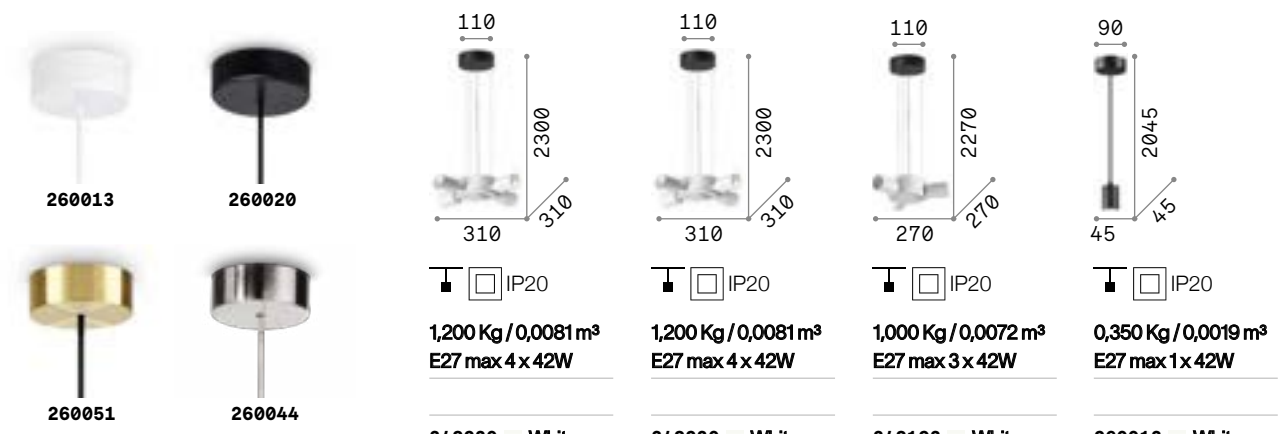

348230 White new	348230 White new	348193 White new	260013 White
348247 Nickel new	348247 Nickel new	348209 Nickel new	260044 Nickel new
348254 Black new	348254 Black new	348216 Black new	260020 Black new
348261 Brass new	348261 Brass new	348223 Brass new	260051 Brass new

3000 K 900 lm	3000 K 900 lm	3000 K 900 lm	3000 K 900 lm
123899	123899	123899	123899