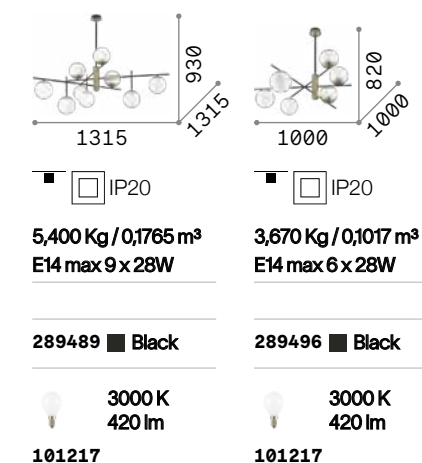

Maracas

Total metal frame with stain brass finish. Adjustable transparent blown glass diffusers.

LED Bulbs LED G4 2W 3000 K included.
Cod. 222257

P. 424

Gourmet

Matt varnished metal ceiling cap and frame. White blown acid-etched glass diffusers. Available finishes: black and satin brass.