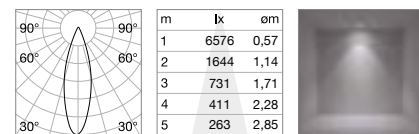

CRI ≥80 21W 30° 2450lm 3000K

* The optional lens must be ordered in concomitance with the product and will be mounted inside the product as replacement for the default one.