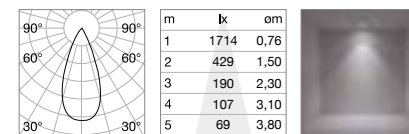

DIMMABLE DRIVER* Optional

	Power	Output	Measure (LxHxW)	Code
1-10V/Push	20 W	500 mA	110 x 22 x 52 mm	324920
DALI/Push	20 W	500 mA	120 x 29 x 51 mm	324937

LENS 20°

Required	Model	Finish	Code

No	13 W	Clear	323688

	21 W	Clear	323985

FILTER HONEYCOMB

No	13 W	Black	323671

	21 W	Black	323961

Light beam: ACCENT

CRI≥90 13W 40° 1020lm 3000K