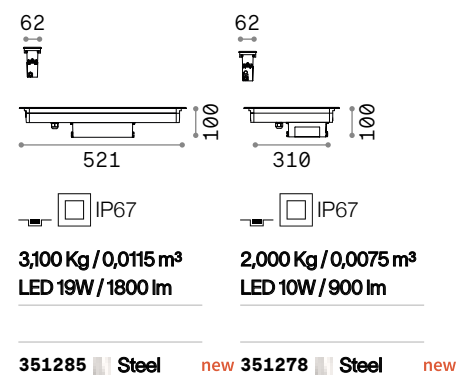

Thor new

Linear projector for floor recessed installation. Die-cast aluminum body, 316L stainless steel ring, glass diffuser, IP67 protection index, IK08 impact resistance, formwork included. Optical block adjustable by +/- 20° for asymmetric light effect. SMD LED technology; CCT 3000K, CRI ≥ 90, SDCM ≤ 3; LED useful life 50.000 h L70B50.

LED LED source 3000 K, 50.000 h life.