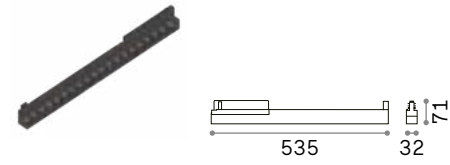

Display Accent

0,750 Kg/0,0035 m³

3-PHASE LED SMD SAMSUNG Driver ON/OFF included - UGR <16

Power	Beam	Lumen	CCT	Finish	Code
14 W	60°	1250 lm	2700 K	White	339894
				Black	339887
		1350 lm	3000 K	White	283593
				Black	283609
		1600 lm	4000 K	White	283616
				Black	283623

new

new