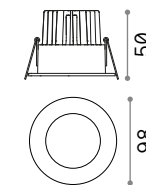

Room-65

IP65 CRI ≥90 50.000 h ALUMINUM

⌀ 68 mm
0,220 Kg/0,0011 m³

LED COB Driver ON/OFF included

Power	Beam	Lumen	CCT	Finish	Code
7,5W	38°	750 lm	3000 K	White	252025
				Black	252032