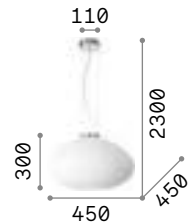

Plissé

Plated metal frame. White acid-etched blown glass diffuser with decoration in relief. Clear PVC electrical wire. Colors: chrome or satin brass.

IP20

3,300 Kg / 0,1208 m³
E27 max 1x60W

264523 Chrome
285191 Brass

3000 K
900 lm

123899