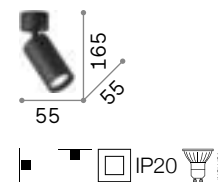

Dynamite

Powder coated or plated or brushed metal frame. Adjustable diffusers.

LED Bulbs LED GU10 7W 3000 K included.
Cod. 123943

IP20

0,430 Kg / 0,0037 m³
GU10 max 1x28W

231495 White
231471 Black
244662 Brass

P. 096

Toby

Powder coated die cast aluminum frame. Adjustable diffusers: they can be rotated or inclined. Colors: white or black.

LED Bulbs LED GU10 7W 3000 K included.
Cod. 123943

IP20

0,220 Kg / 0,0008 m³
GU10 max 1x35W

271538 White
271545 Black

3000 K
540 lm