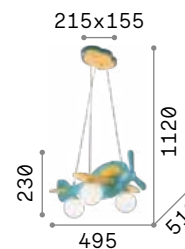

IP20

2,440 Kg / 0,0618 m³
E14 max 3x 28W

136325 Blue
136318 Red

3000 K
420 lm

101217