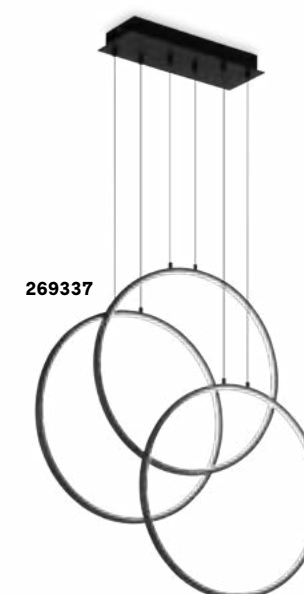

# Frame

Matt white or black varnished metal base and frame. Opal colour plastic diffusers. Adjustable in length cables. Direct light emission.

**LED** LED source 3000 K, 30.000 h life.

269337

253596

370x130	450x150	480x180
IP20	IP20	IP20
3,500 Kg / 0,1050 m <sup>3</sup> LED 82W / 6850 lm	4,270 Kg / 0,0689 m <sup>3</sup> LED 80W / 8550 lm	4,300 Kg / 0,2100 m <sup>3</sup> LED 93W / 10050 lm
269351 White 269337 Black	253596 White 269375 Black	253589 White 269382 Black