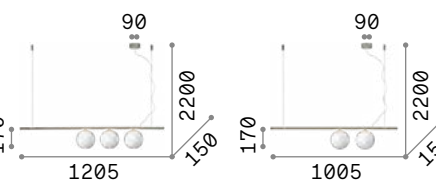

IP20

1,600 Kg / 0,0584 m³
G9 max 3 x 40W

307008 ■ Black
282114 ■ Brass

305486 3000 K
510 lm