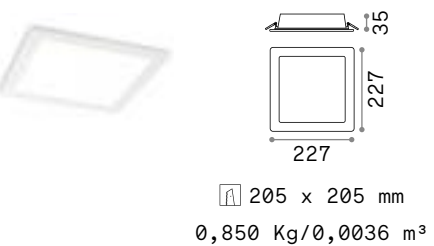

LED SMD AND DRIVER Included

Power	Beam	Lumen	CCT	Finish	Code
30 W	110°	3900 lm	3000 K	White	124025

Light beam: WIDE