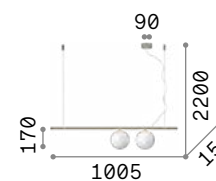

IP20

1,200 Kg / 0,0546 m³
G9 max 2 x 40W

306995 ■ Black
282107 ■ Brass

305486 3000 K
510 lm

Perline

Metal ceiling cap and frame. White blown acid-etched glass diffusers. Clear Teflon electrical cable. Available finish: matt black or satin brass.

LED Bulbs LED G9 3W 3000 K included.
Cod. **209043**