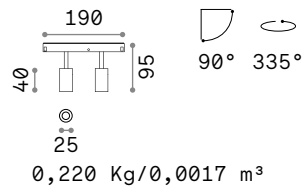

LED SMD OSRAM

Power	Beam	Control	Lumen	CCT	Finish	Code	
5 W	30°	On-Off	400 lm	3000 K	White	282947	
					Black	257624	
			430 lm	4000 K	Black	321714	
					White	303611	
		1-10V	400 lm	3000 K	White	303611	
					Black	303604	
			DALI	400 lm	3000 K	White	286341
						Black	286334