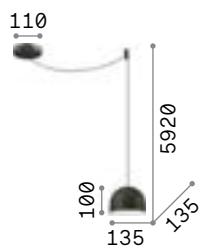

Tall

Matt white or black varnished metal diffuser and details. Over 5 meters length PVC cable supplied with 6 fastening hooks.

IP20

0,550 Kg / 0,0036 m³
E27 max 1x 42W

196770 ■ White
196787 ■ Black

3000 K
340 lm

101286