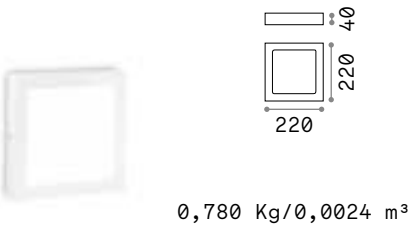

LED SMD Driver ON/OFF included

Power	Beam	Lumen	CCT	Finish	Code
17 W	110°	1750 lm	2700 K	White	342597
		1800 lm	3000 K	White	138640
		1900 lm	4000 K	White	321745

new