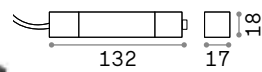

Cable length 2000 mm

MAIN CONNECTOR Required - 1 Kit x power source max 210 W

Weight	Volume	Control	Finish	Code
0,12 Kg	0,0005 m³	On-Off	White	282862
			Black	265896
		1-10V / DALI	White	286303
			Black	286297