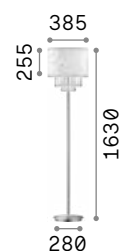

IP20

5,720 Kg / 0,0770 m³
E27 max 1x60W

068275 White

3000 K
950 lm
101354

P. 198 P. 440 P. 486