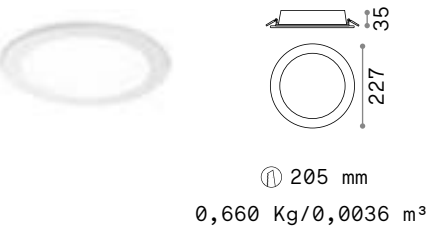

LED SMD AND DRIVER Included

Power	Beam	Lumen	CCT	Finish	Code
30 W	110°	3800 lm	3000 K	White	124018
		4050 lm	4000 K	White	147680