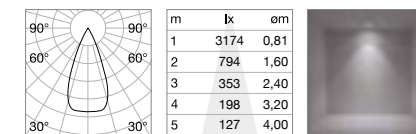

CRI≥90 21W 40° 2000lm 3000K

* The dimmable power supplies must be ordered in concomitance with the product and will be included inside the fittings by replacing the on-off power supply. ** Lens 40° included.