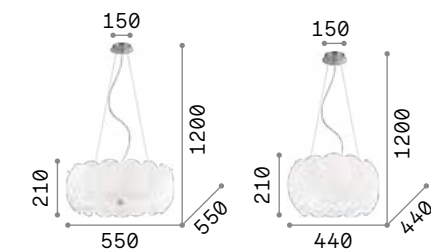

# Ovalino

Diffuser composed of circular elements created from curved and acid-etched glass sheet. Steel cables adjustable in length with automatic devices.

IP20 <b>6,700 Kg / 0,1448 m³</b> <b>E27 max 8 x 60W</b>	IP20 <b>4,810 Kg / 0,1184 m³</b> <b>E27 max 5 x 60W</b>
---	---