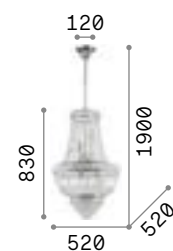

IP20

9,170 Kg / 0,2859 m³
E14 max 10 x 28W

215969 Chrome
207216 Brass

3000 K
470 lm

101224

Caesar

Metal frame with gold or chrome finish. Octagonal decorative elements with icicle shaped crystal beads.

LED Bulbs LED G9 3W 3000 K included.
Cod. 209043