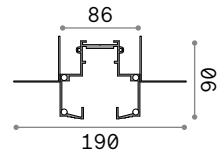

Arca - Recessed

TRACK Kit for profile installation and closing cups included
Maximum length per power source: 25 meters

Length	Weight	Volume	Finish	Code
1000 mm	2,90 Kg	0,0269 m³	Black	222769
3000 mm	8,70 Kg	0,0496 m³	Black	222882