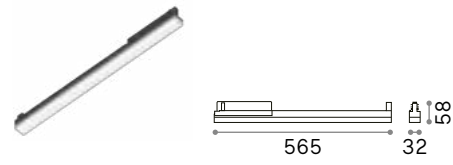

Display Wide

3-PHASE LED SMD SAMSUNG Driver ON/OFF included

Power	Beam	Lumen	CCT	Finish	Code
21W	125°	2100 lm	2700 K	White	340012
				Black	340005
		2550 lm	3000 K	White	283753
				Black	283760
		2800 lm	4000 K	White	276274
				Black	283777

new

new

0,550 Kg/0,0035 m³