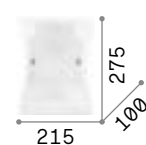

1,260 Kg / 0,0141 m³
E27 max 1 x 60W

026473 White