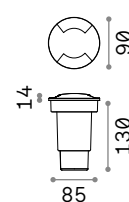

IP67
0,260 Kg / 0,0020 m³
GU10 max 1x 6W

120287 ■ Black

4000 K
430 lm
253497

Way

Walkable recessed lamp. High-performance resin body and diffuser: resistant to corrosion, UV and to temperatures between -60° and +90°. Color: black.

LED Bulbs LED G9 2W 3000/4000 K included. Cod. 270104/270111