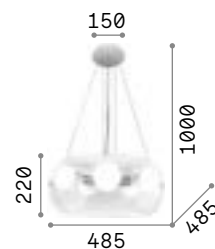

5,520 Kg / 0,1044 m³
E27 max 5 x 60W

016863 Clear
103983 Smoky Grey

3000 K
950 lm

101330

Audi-80

Chrome metal frame. Decorative elements composed of glass balls suspended on metal wires. Blown clear or smoked glass diffuser. Steel wires adjustable in length with an automatic device.

LED Bulbs LED G9 3W 3000 K included. Cod. **209043**