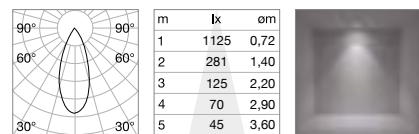

LED COB CREE Driver ON/OFF included

Power	Beam	Lumen	CCT	Finish	Code
5W	36°	650 lm	3000 K	Black +	349060
				Gold +	349077

new

new

CRI≥90 5W 36° 650lm 3000K

744