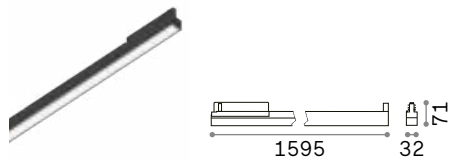

1,570 Kg/0,0173 m³

3-PHASE LED SMD SAMSUNG Driver ON/OFF included - UGR <22

Power	Beam	Lumen	CCT	Finish	Code
40 W	70°	5350 lm	3000 K	White	283654
				Black	283067
		5500 lm	4000 K	White	283661
				Black	283678