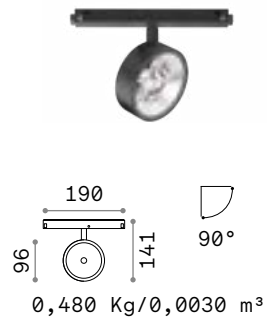

Ego Track Flat

LED COB CITIZEN

Power	Beam	Control	Lumen	CCT	Finish	Code
9W	36°	On-Off	1100 lm	3000 K	White	300504
					Black	290614
		1-10V	1100 lm	3000 K	White	303741
					Black	303727
		DALI	1100 lm	3000 K	White	300535
					Black	300528