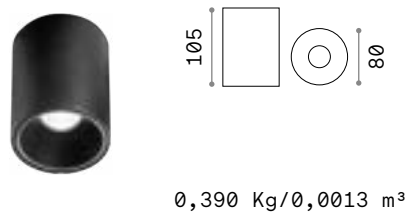

LED COB BRIDGELUX