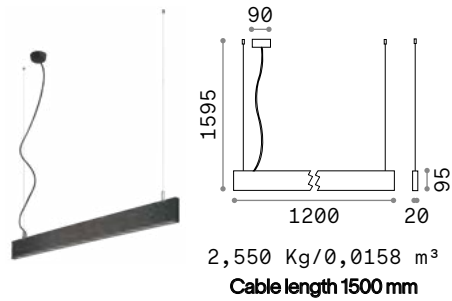

Linus

Linear aluminum lamp with direct and indirect light. The lamp is modular and can be used individually or in a continuous line. Integrated LED, starting binning ≤ 3-Step MacAdam; CRI ≥ 90; protection IP20, insulation class I. Dimmable power supply 1-10V integrated as standard.

Source	LED SMD	LED life	50.000 h
Power	32W	Insulation class	I
Driver included	1-10V	IP	20
Drivers available	No	Material	Aluminum
MacAdam	SDCM 3	Warranty	5 years
CCT	3000 K / 4000 K		
CRI	≥90