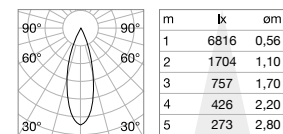

LENS

Model	Required	Beam	Finish	Code
TRACK19W/26W	No	20°	Clear	332109
		55°	Clear	332116

new

new

Light beam: ACCENT