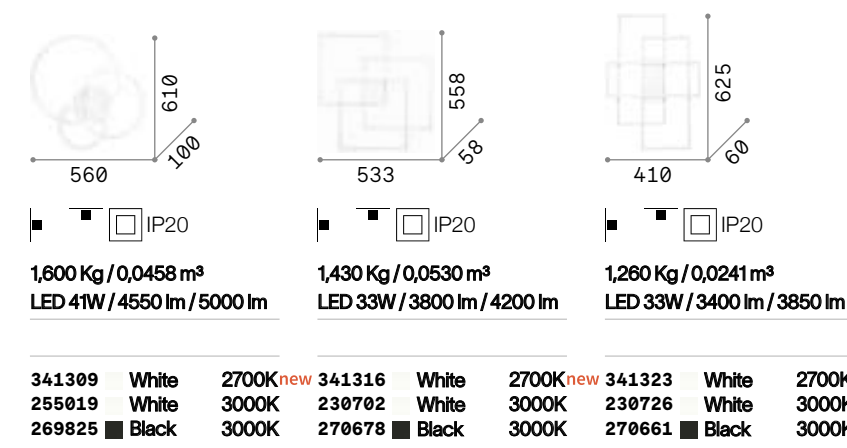

Frame ^{new}

Matt white or black varnished metal base and frame. Opal colour plastic diffusers. Direct light emission.

LED LED source 2700/3000 K, 30.000 h life.