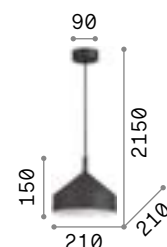

IP20

0,740 Kg / 0,0138 m³
E27 max 1x60W

285146 White
281568 Black

3000 K
340 lm

101286