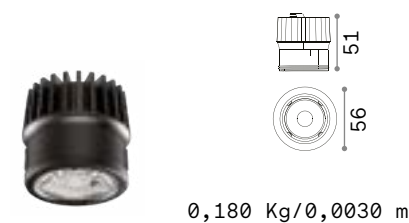

Dynamic - Source

LED COB CITIZEN Required - Driver TRIDONIC ON/OFF included

Power	Beam	Lumen	CCT	Finish	Code
9W	35°	930 lm	2700 K	Black	252971
		950 lm	3000 K	Black	252988
		1000 lm	4000 K	Black	252995

DIMMABLE DRIVER* Optional

	Power	Output	Measure (LxHxW)	Code
1-10V	12 W	200 mA	125 x 27 x 45 mm	253008
DALI/Push	9 W	200 mA	135 x 20 x 30 mm	253015