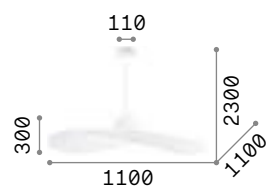

IP20

2,560 Kg / 0,2012 m³
E27 max 1x 60W

174396 White
219875 Ivory
174402 Black

3000 K
950 lm
101354