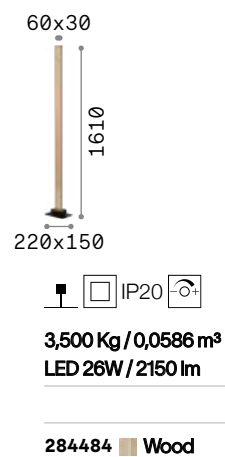

Easy

Matt varnished or plated metal frame. Adjustable diffuser with satin acrylic optic. PVC cable with switch and driver integrated on the plug. Finishes: white, black, brushed brass.

LED LED source 3000 K, 50.000 h life.