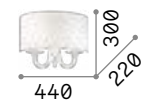

IP20

2,470 Kg / 0,0517 m³
E14 max 2 x 40W

035864 White

3000 K
420 Lm

101217 P. 199