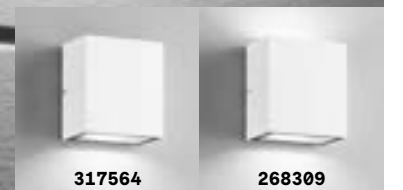

Argo

Powder coated die-cast aluminum body. Clear tempered glass diffuser with white inner reflector. Available in anthracite or white finish.

LED LED source 3000/4000 K, 30.000 h life.

IP65

0,600 Kg / 0,0013 m³
LED 11W / 1000/1150 lm

268309 White	3000K
268316 White	4000K
250946 Anthracit.	3000K
268293 Anthracit.	4000K

IP65

0,600 Kg / 0,0011 m³
LED 6W / 550/570 lm

317564 White	3000K
321691 White	4000K
321646 Anthracit.	3000K
317571 Anthracit.	4000K