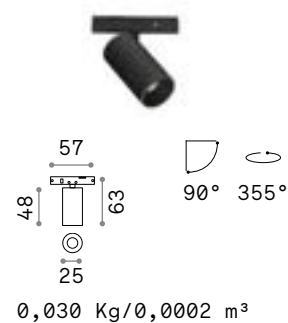

Deva Track

LED COB OSRAM

Power	Beam	Control	Lumen	CCT	Finish	Code	
2,5W	37°	On-Off	150 lm	3000 K	White	332772	new
					Black	332765	new