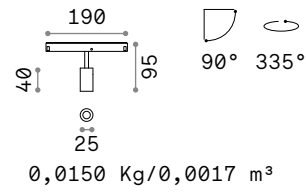

Ego Track Single

LED SMD OSRAM

Power	Beam	Control	Lumen	CCT	Finish	Code	
3W	30°	On-Off	200 lm	3000 K	White	282978	
					Black	257617	
			220 lm	4000 K	Black	317977	
		1-10V	200 lm	3000 K	White	303673	
					Black	303666	
			DALI	200 lm	3000 K	White	286402
						Black	286396