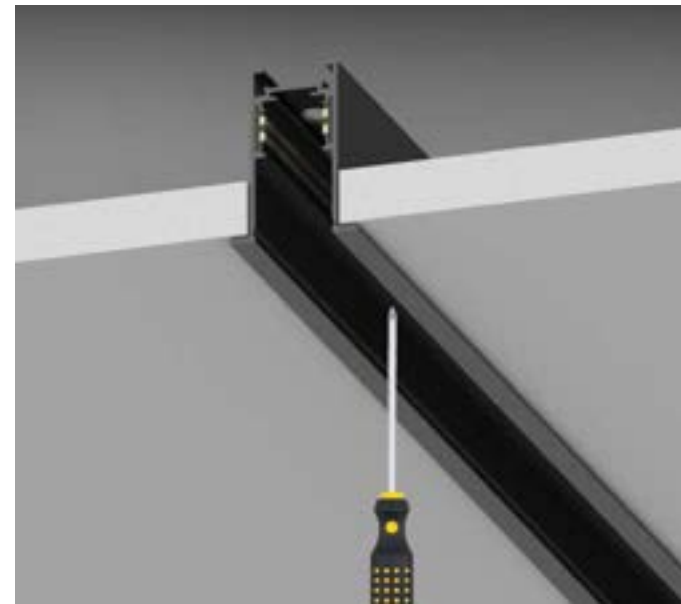

Ego - Assembly plans