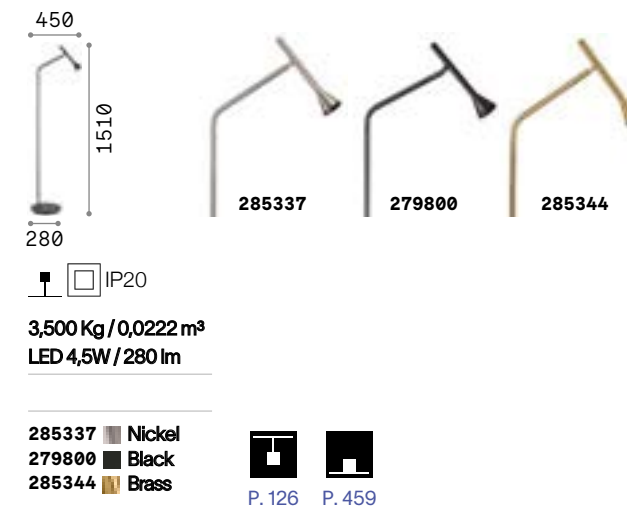

Craft

Matt black varnished metal base. Natural wood body. Satin opal color polycarbonate diffuser. Black PVC cable with dimmer and plug.

LED LED source 3000 K, 20.000 h life.

Lamp with dimmer.

Lamp with integrated switch.

P. 091 P. 374

Easy

Matt varnished or plated metal frame. Adjustable diffuser with satin acrylic optic. PVC cable with switch and driver integrated on the plug. Finishes: white, black, brushed brass.

LED LED source 3000 K, 50.000 h life.

Diesis

Powder coated or plated metal frame. Adjustable diffuser: it can be rotated or inclined. PVC cable with switch. Color: black, satin nickel or satin brass.

LED LED source 3000 K, 20.000 h life.