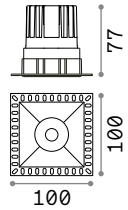

LED COB CREE Driver ON/OFF included - CRI ≥90

Power	Beam	Lumen	CCT	Finish	Code
11W	36°	950 lm	3000 K	White	319667
				Black	319650

⌀ 75 mm

0,300 Kg/0,0011 m³