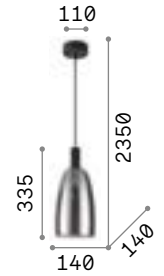

IP20

1,080 Kg / 0,0152 m³
LED 7W / 550 lm

275543 Smoky Grey