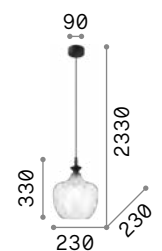

Lord

Powder coated metal ceiling rose and frame with black finish. Black PVC electrical cable. Blown glass diffuser with decorations in relief. Glass available in amber, clear or smoky color.

IP20

1,430 Kg / 0,0389 m³
E27 max 1x60W

263632 Clear
263649 Smoky Grey
263656 Amber

3000 K
910 lm

119571