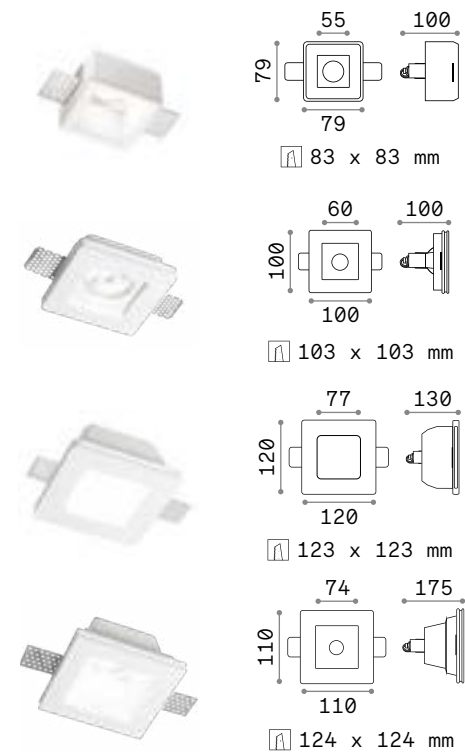

GU10 Not included - Recommended bulb 108292

Power	Weight	Volume	Finish	Code
max 35W	0,330 Kg	0,0016 m³	White	229997

Power	Weight	Volume	Finish	Code
max 35W	0,330 Kg	0,0019 m³	White	150291

Power	Weight	Volume	Finish	Code
max 35W	0,600 Kg	0,0037 m³	White	150116

Glass diffuser

Power	Weight	Volume	Finish	Code
max 50W	0,430 Kg	0,0023 m³	White	139029