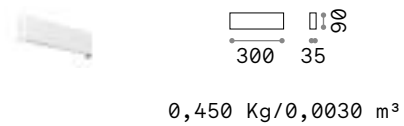

Delta

Powder-coated aluminum body.
Shiny opal polycarbonate diffusers.
Upward and downward light
emission. Colours: black and white.

Source	LED SMD	Insulation class	I
Power	10W / 37W	IP	20
Driver included	On/Off	Material	Aluminum
Drivers available	No		
CCT	3000 K / 4000 K		
CRI	≥90		
LED life	35.000 h		

LED SMD