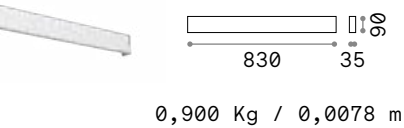

Delta

Powder-coated aluminum body.
Shiny opal polycarbonate diffusers.
Upward and downward light
emission. Colours: black and white.

Source	LED SMD	Insulation class	I
Power	10W / 37W	IP	20
Driver included	On/Off	Material	Aluminum
Drivers available	No		
CCT	3000 K / 4000 K		
CRI	≥90		
LED life	35.000 h		

LED SMD

Power	Beam	Lumen	CCT	Finish	Code	
10 W	120°+120°	1700 lm	3000K	White	345154	new
				Black	336510	new
		1800 lm	4000 K	White	345161	new
				Black	345178	new

LED SMD

Power	Beam	Lumen	CCT	Finish	Code	
14 W	120°+120°	1550 lm	3000K	White	316789	new
				Black	345185	new
		1650 lm	4000 K	White	345192	new
				Black	345208	new

LED SMD

Power	Beam	Lumen	CCT	Finish	Code	
19,5 W	120°+120°	2200 lm	3000 K	White	287645	
				Black	287638	
		2250 lm	4000 K	White	307015	
				Black	307022	

LED SMD

Power	Beam	Lumen	CCT	Finish	Code	
30 W	120°+120°	3350 lm	3000 K	White	287621	
				Black	287614	
		3500 lm	4000 K	White	307039	
				Black	307046	

LED SMD

Power	Beam	Lumen	CCT	Finish	Code	
37 W	120°+120°	4300 lm	3000 K	White	287607	
				Black	287591	
		4550 lm	4000 K	White	307053	
				Black	307060