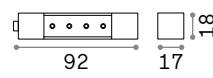

LINEAR CONNECTOR Required - 1 Kit x linear connection

Weight	Volume	Control	Finish	Code
0,16 Kg	0,0005 m³	On-Off	White	285993
			Black	283104
		1-10V / DALI	White	285993
			Black	283104