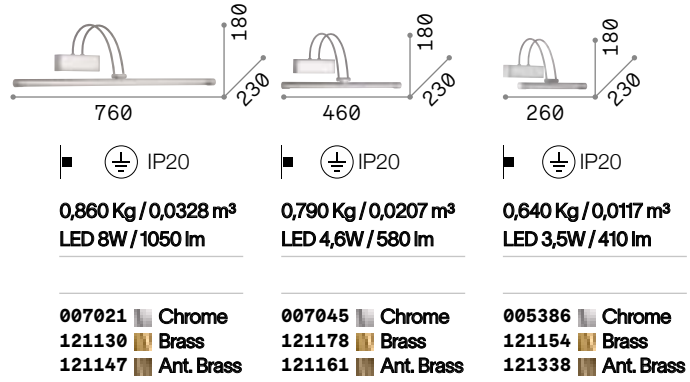

Bow

Metal frame available with antique brass, chrome or satin brass finish. Reclining LED diffuser. Switch button on the base.

LED LED source 3000 K, 20.000 h life.

ON OFF Lamp with integrated switch.