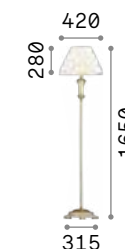

IP20

5,600 Kg / 0,1089 m³
E27 max 1x60W

002880 White
020877 Gold

3000 K
1050 lm
101347

P. 230 P. 444 P. 485