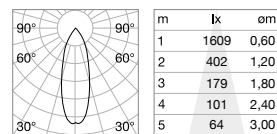

LED COB CREE Driver ON/OFF included - CRI ≥90

Power	Beam	Lumen	CCT	Finish	Code
11W	36°	950 lm	3000 K	White	319681
				Black	319674

75 x 75 mm

0,300 Kg/0,0011 m³

DIMMABLE DRIVER* Optional

	Power	Output	Measure (LxHxW)	Code
1-10V/Push	20 W	250 mA	111 x 22 x 52 mm	217253
DALI/Push	12 W	250 mA	132 x 20 x 30 mm	202396

Light beam: ACCENT

CRI≥80 11W 36° 950lm 3000K

752

* The dimmable power supplies must be ordered in concomitance with the product and will be included inside the fittings by replacing the on-off power supply.