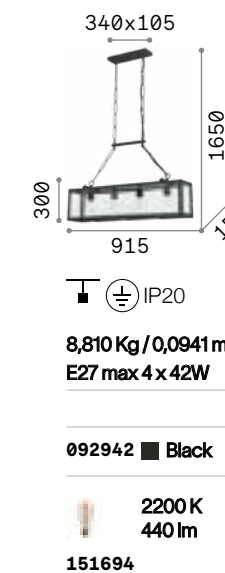

Lingotto

Varnished metal frame: matt black base and matt brass or total matt black structure. White overlay acid-etched blown glass diffuser.

LED Bulbs LED G9 3W 3000 K included in models: **327846**, **251110**, **327839** and **251103**. Cod. **209043**

P. 335 **P. 477**

Igor

Metal body with matt black enamel finish. Shade made of clear glass slabs.

P. 420