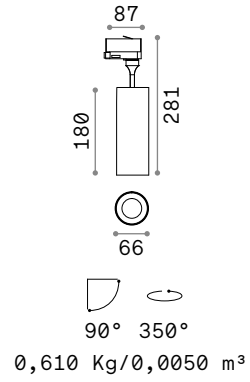

Smile 15W

3-PHASE LED COB PHILIPS Driver TRIDONIC ON/OFF included

CRI ≥ 80

Power	Beam	Lumen	CCT	Finish	Code
15W	24°	2050 lm	3000 K	White	189574
				Black	189581
	36°	2050 lm	3000 K	White	189758
				Black	189765
	50°	2050 lm	3000 K	White	189932
				Black	189949

Power	Beam	Lumen	CCT	Finish	Code
15W	24°	2250 lm	4000 K	White	189611
				Black	189628
	36°	2250 lm	4000 K	White	189796
				Black	189802
	50°	2250 lm	4000 K	White	189956
				Black	189963

CRI ≥ 90

Power	Beam	Lumen	CCT	Finish	Code
15W	24°	1700 lm	3000 K	White	189598
				Black	189604
	36°	1700 lm	3000 K	White	189772
				Black	189789
	50°	1700 lm	3000 K	White	189970
				Black	189987

FILTER HONEYCOMB

SINGLE CONNECTION

Required	Driver	Finish	Code
No		Black	189536
No	On/Off	White	170145
		Black	170152

Light beam: SPOT

CRI ≥ 80 15W 24° 2050lm 3000K

Light beam: ACCENT

CRI ≥ 80 15W 36° 2050lm 3000K

Light beam: WIDE

CRI ≥ 80 15W 50° 2050lm 3000K