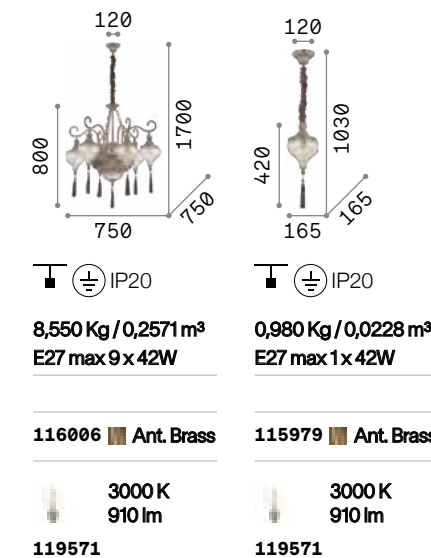

# Norma

Metal frame with chrome or antique brass finish. Diffuser composed of clear glass sheets with polished edges. Velvet chain cover.

IP20	IP20
2,620 Kg / 0,0286 m³ E27 max 1 x 60W	
094786 ■ Chrome	094786
005911 ■ Ant. Brass	005911
3000 K 430 lm	
101279	

# Harem

Antique brass metal body and embossed ornaments. Cut crystal set octagons. Blown light amber clear glass diffusers with tassels. Velvet chain cover.

IP20	IP20
8,550 Kg / 0,2571 m³ E27 max 9 x 42W	0,980 Kg / 0,0228 m³ E27 max 1 x 42W
116006 ■ Ant. Brass	115979 ■ Ant. Brass
3000 K 910 lm	3000 K 910 lm
119571	119571