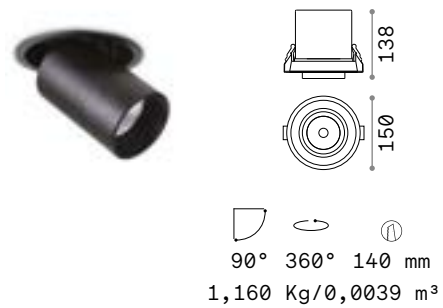

Nova ^{new}

Source	LED COB	LED life	50.000 h
Power	12W / 30W	Insulation class	II
Driver included	On/Off	IP	20
Drivers available	1-10V / DALI / Push	Material	Aluminum
CCT	2700 K / 3000 K / 4000 K	Warranty	5 years
CRI	≥90		

LED COB PHILIPS Driver ON/OFF included - UGR <19

Power	Beam	Lumen	CCT	Finish	Code
12 W	38°	1100 lm	2700 K	White	341859
				Black	341842
		1200 lm	3000 K	White	248165
				Black	248189
1300 lm	4000 K	White	267937		
		Black	267920		

new

new

DIMMABLE DRIVER* Optional

	Power	Output	Measure (LxHxW)	Code
1-10V / Push	15 W	300 mA	111 x 22 x 52 mm	243993
DALI / Push	12 W	300 mA	132 x 20 x 30 mm	243986

LED COB PHILIPS Driver ON/OFF included - UGR <22

Power	Beam	Lumen	CCT	Finish	Code
30 W	38°	3000 lm	2700 K	White	341873
				Black	341866
		3150 lm	3000 K	White	248172
				Black	248196
		3300 lm	4000 K	White	267951
				Black	267944

new

new

DIMMABLE DRIVER* Optional

	Power	Output	Measure (LxHxW)	Code
1-10V / Push	36 W	700 mA	167 x 32 x 41 mm	248370
DALI / Push	36 W	700 mA	135 x 24 x 72 mm	248592

LENS

Model	Required	Beam	Code
Nova 12W	No	15°	244013
Nova 30W	No	15°	248608

* The dimmable power supplies must be ordered in concomitance with the product and will be included inside the fittings by replacing the on-off power supply.