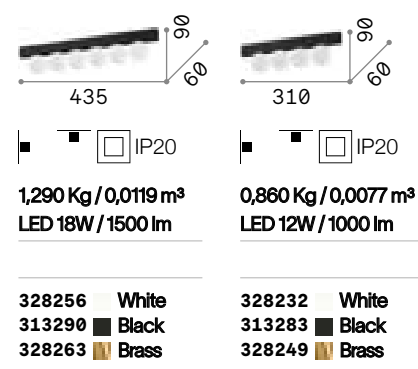

## Ping Pong

Metal frame finished with powder paint. Diffusers with satin clear acrylic spheres. Integrated driver. Finishes: white, black, brushed brass.

**LED** LED source 3000 K, 50.000 h life.

**P** P P  
P. 428 P. 472 P. 505