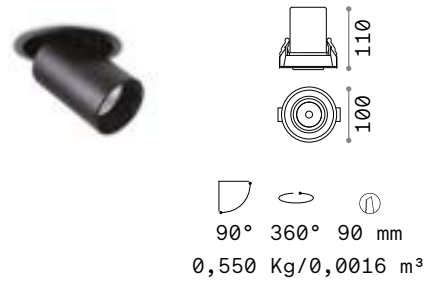

Nova ^{new}

Source	LED COB	LED life	50.000 h
Power	12W / 30W	Insulation class	II
Driver included	On/Off	IP	20
Drivers available	1-10V / DALI / Push	Material	Aluminum
CCT	2700 K / 3000 K / 4000 K	Warranty	5 years
CRI	≥90		

LED COB PHILIPS Driver ON/OFF included - UGR <19

Power	Beam	Lumen	CCT	Finish	Code
12 W	38°	1100 lm	2700 K	White	341859
				Black	341842
		1200 lm	3000 K	White	248165
				Black	248189
1300 lm	4000 K	White	267937		
		Black	267920		

new

new

DIMMABLE DRIVER* Optional

	Power	Output	Measure (LxHxW)	Code
1-10V / Push	15 W	300 mA	111 x 22 x 52 mm	243993
DALI / Push	12 W	300 mA	132 x 20 x 30 mm	243986