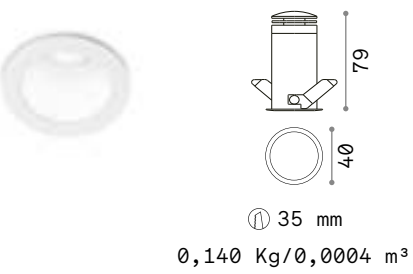

LED SMD BRIDGELUX Driver ON/OFF included

Power	Beam	Lumen	CCT	Finish	Code
5W	30°	320lm	3000 K	White	307756
				Black	327495