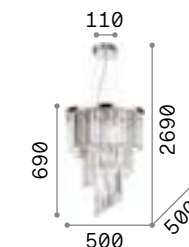

## Carlton

Chromed or golden metal frame.  
Decorative elements with fob-chains composed of octagons and transparent cut-crystals bars.

166247

213521

IP20

12,800 Kg / 0,1614 m³  
E14 max 12 x 40W

166247 Chrome  
213521 Gold