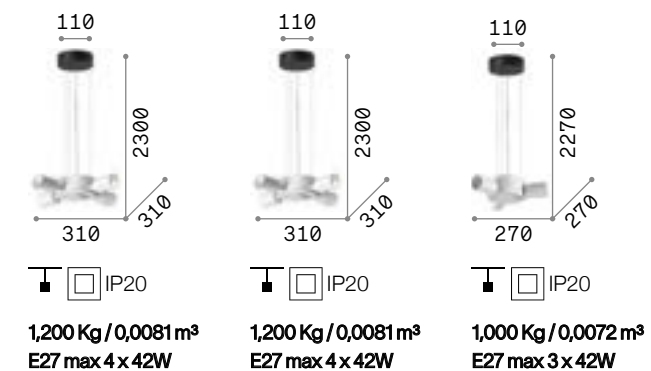

348230	White	new	348230	White	new	348193	White	new
348247	Nickel	new	348247	Nickel	new	348209	Nickel	new
348254	Black	new	348254	Black	new	348216	Black	new
348261	Brass	new	348261	Brass	new	348223	Brass	new

123899	3000 K 900 lm	123899	3000 K 900 lm	123899	3000 K 900 lm

339252	Clear	new	270050	Clear	new	270043	Clear	new