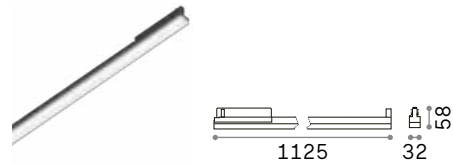

3-PHASE LED SMD SAMSUNG Driver ON/OFF included

Power	Beam	Lumen	CCT	Finish	Code
40W	125°	4200 lm	2700 K	White	340036
				Black	340029
		4600 lm	3000 K	White	283722
				Black	283050
		5050 lm	4000 K	White	283739
				Black	283746

new

new

0,900 Kg/0,0047 m³