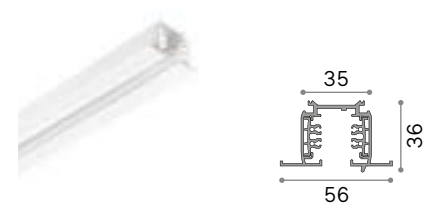

Link 3-Phase Trim On/Off

Link 3-Phase Trim DALI - 1-10V

TRACK

Length	Weight	Volume	Finish	Code
2000 mm	1,92 Kg	0,0132 m³	White	188010
			Black	188027