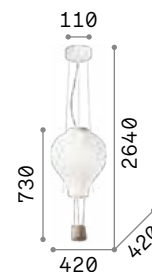

## Dream Big

Matt white varnished metal ceiling cup. Power cable coated with fabric. White acid-etched glass diffuser. Rope basket.

IP20

3,830 Kg / 0,1676 m<sup>3</sup>  
E27 max 1x 42W

261195 White

3000 K  
900 lm