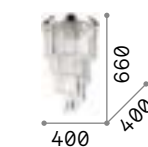

IP20

10,200 Kg / 0,1066 m³
E14 max 8 x 40W

168920 Chrome

3000 K
470 lm

101224

P. 203 P. 439