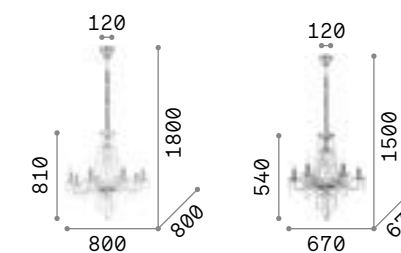

## Amadeus

Metal chrome frame. Decorative elements made of blown glass and cut crystals. Velvet chain cover.

IP20

8,200 Kg / 0,1574 m³  
E14 max 8 x 40W

168777 Clear

3000 K  
470 lm

101224

IP20