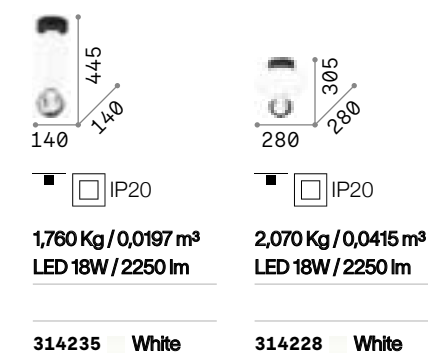

## Daisy

Metal base with gold leaf finish.  
White acid-etched blown glass  
diffusers with stripes in relief.

IP20

12,000 Kg / 0,1711 m<sup>3</sup>  
E27 max 6 x 52W

247779 Gold

3000 K  
900 lm

123899