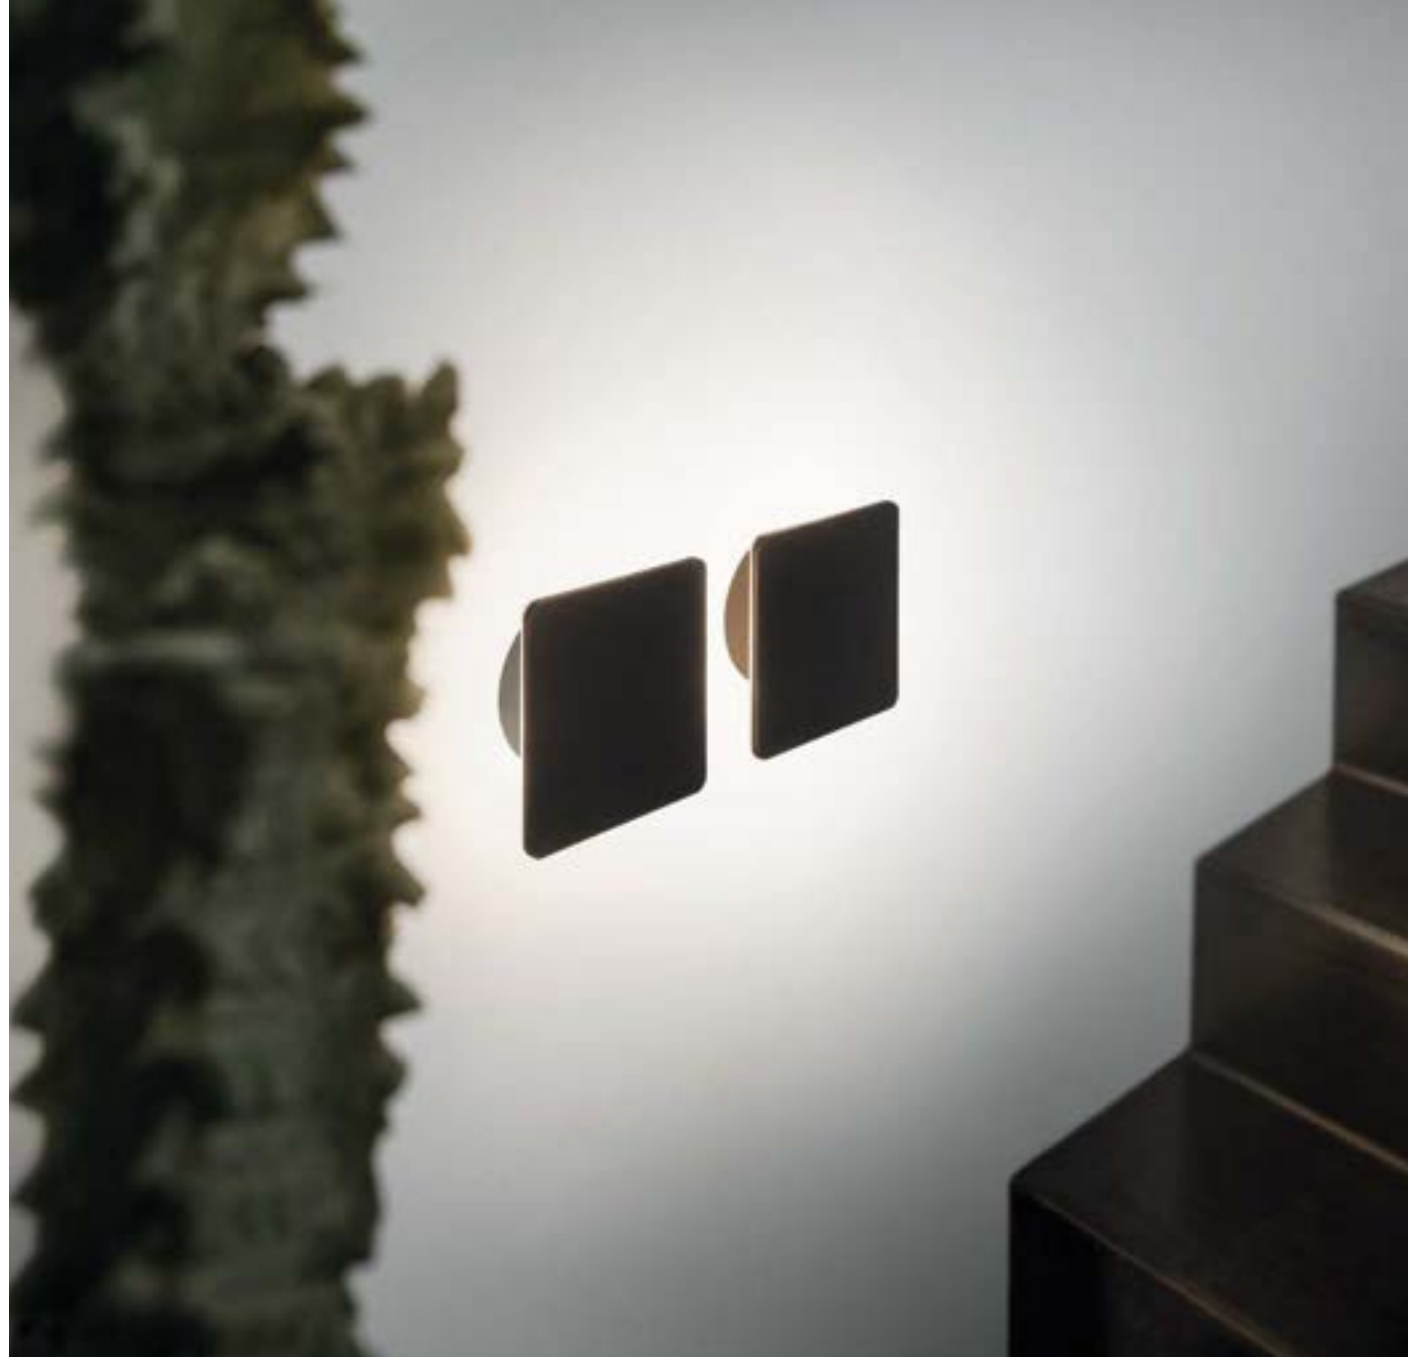

Cover

White or black powder painted aluminum body. Opal color plastic diffuser. Light source made of integrated LED with mirrored light emission.

LED LED source 3000 K, 30.000 h life.

IP20	IP20	IP20	IP20
0,690 Kg / 0,0028 m³ LED 11W / 1000 lm	0,860 Kg / 0,0028 m³ LED 11W / 1000 lm	0,390 Kg / 0,0018 m³ LED 9,5W / 730 lm	0,510 Kg / 0,0018 m³ LED 9,5W / 730 lm
195711 White 195759 Black	195735 White 195773 Black	195704 White 195742 Black	195728 White 195766 Black

Peggy

Powder coated metal base and frame with white finish. Satin acrylic diffuser. Indirect light emission.

LED LED source 3000 K, 50.000 h life.

IP20	IP20
0,710 Kg / 0,0068 m³ LED 15W / 1500 Lm	0,520 Kg / 0,0030 m³ LED 10,5W / 1080 Lm
257242 White	257235 White