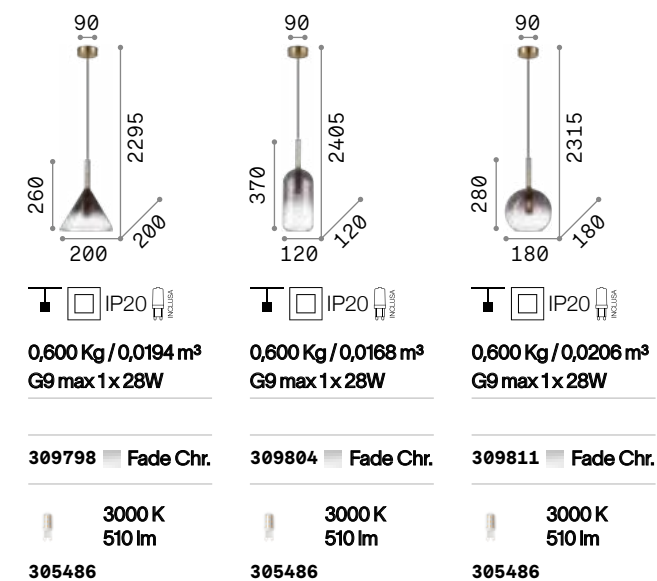

Lumiere

Matt varnished metal frame and ceiling cap with magnetic closure. Clear PVC cable. Central white tube-shaped diffuser. Shiny white and transparent gray blown glass decorative elements.

LED LED source 3000 K, 25.000 h life.

P. 341 P. 465 P. 496

Empire

Gold plated metal frame and ceiling cap with magnetic closure without screws. Black PVC cable. Clear glass diffuser with gray shade.

LED Bulbs LED G9 3W 3000 K included.
Cod. **209043**