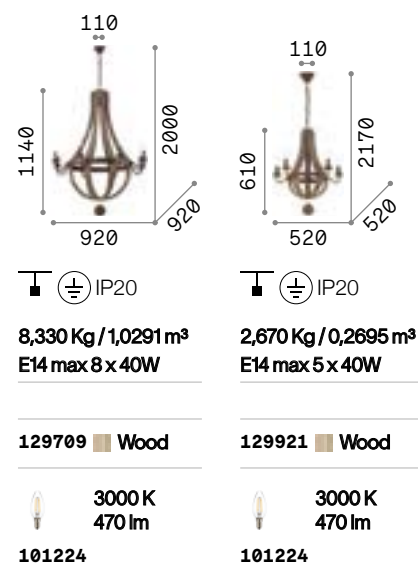

Monet

Metal frame with round bands decorated with repoussage technique. Chains of natural wood gems. White matt varnish finish.