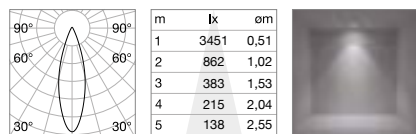

CRI ≥80 15W 30° 1800lm 3000K

* The optional lens must be ordered in concomitance with the product and will be mounted inside the product as replacement for the default one.