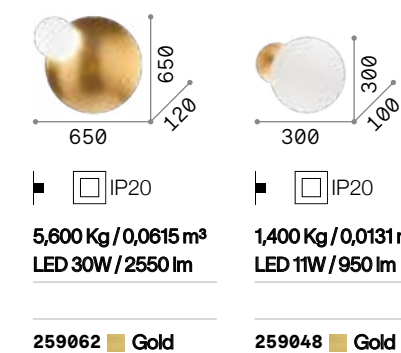

Tick

Powder coated metal body with gold or silver leaf finish. The diffuser can be reclined up to 90°.

LED LED source 3000 K, 30.000 h life.

Eclissi

Metal frame with powder coated and golden leaf finish. By changing the position of the upper diffuser, the refraction of the light can be whiter or more golden.

LED LED source 3000 K, 17.500 h life.