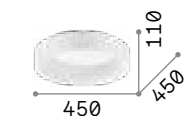

IP20

2,500 Kg / 0,0324 m³
LED 30W / 3150 lm

293783 White
307206 Black