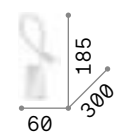

IP20

0,430 Kg / 0,0040 m³
LED 3W / 190 lm

142708 ■ White
142692 ■ Black

Dynamo

Metal base and flexible arm available with chrome, nickel or antique brass finish. Freely adjustable diffuser. Switch bottom on the base.

LED LED source 4000 K, 20.000 h life.

ON OFF Lamp with integrated switch.