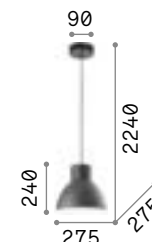

## Metro

Metal body and diffuser. Enameled white inside. Electrical cable adjustable in length.

IP20

0,970 Kg / 0,0261 m<sup>3</sup>  
E27 max 1x60W

139098 ■ Dark Grey

3000 K  
950 lm

101354