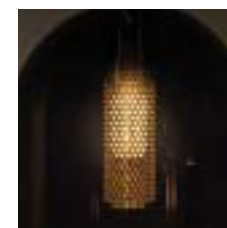

Empire

Gold plated metal frame and ceiling cap with magnetic closure without screws. Black PVC cable. Clear glass diffuser with gray shade.

LED Bulbs LED G9 3W 3000 K included.
Cod. **209043**