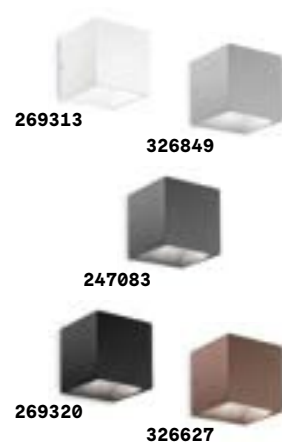

IP54

0,660 Kg / 0,0022 m³
LED 8,5W / 660/720 lm

269313	White	3000K	149738	Anthracit.	4000K
149745	White	4000K	269320	Black	3000K
326849	Grey	3000K	142302	Black	4000K
326856	Grey	4000K	326627	Coffee	3000K
247083	Anthracit.	3000K	326634	Coffee	4000K

Atom

Powder coated aluminum body. Glass diffusers. Double light beam, up and down with adjustable width and movable wings.

LED LED source 3000 K, 30.000 h life.