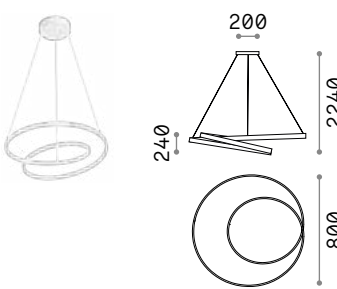

Oz new

Plated or powder coated metal base and frame. PVC wires. Opal rubber diffuser. Available finishes: white, black or brushed brass. DALI/Push dimmable version available.

LED LED source 2700 K / 3000 / 4000 K, 30.000 h life.

Source	LED SMD	LED life	30.000 h
Power	47W / 55W	Insulation class	II
Driver included	On/Off / DALI/Push	IP	20
Drivers available	No	Material	Aluminum
CCT	2700 K / 3000 K / 4000 K		
CRI	≥90		

LED SMD Driver included - Cable length 2000 mm

1,500 Kg / 0,0354 m³

Measure	Power	Driver	Lumen	CCT	Finish	Code	
ø 600	47 W	On-Off	5000 lm	2700 K	White	342344	new
					Black	342351	new
					Brass	342368	new
	48 W	DALI/Push	5100 lm	3000 K	White	253671	
					Black	269436	
					Brass	269443	
					White	342375	new
					Black	342382	new
					Brass	342399	new

1,900 Kg / 0,0607 m³

LED SMD Driver included - Cable length 2000 mm

Measure	Power	Driver	Lumen	CCT	Finish	Code	
ø 800	52 W	On-Off	5800 lm	2700 K	White	342405	new
					Black	342412	new
					Brass	342429	new
	55 W	DALI/Push	6100 lm	3000 K	White	253664	
					Black	269450	
					Brass	269467	
					White	342436	new
					Black	342443	new
					Brass	342450	new