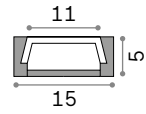

11 x 5 mm Mounting kit included - Not compatible with strip LED IP65

Length	Weight	Volume	Finish	Code
2000 mm	0,20 Kg	0,0020 m³	White	203089
	0,20 Kg	0,0020 m³	Aluminu.	203072
3000 mm	0,34 Kg	0,0029 m³	White	204598
	0,34 Kg	0,0029 m³	Aluminu.	204581

14 x 15 / 22 mm Mounting kit included - Not compatible with strip LED IP65