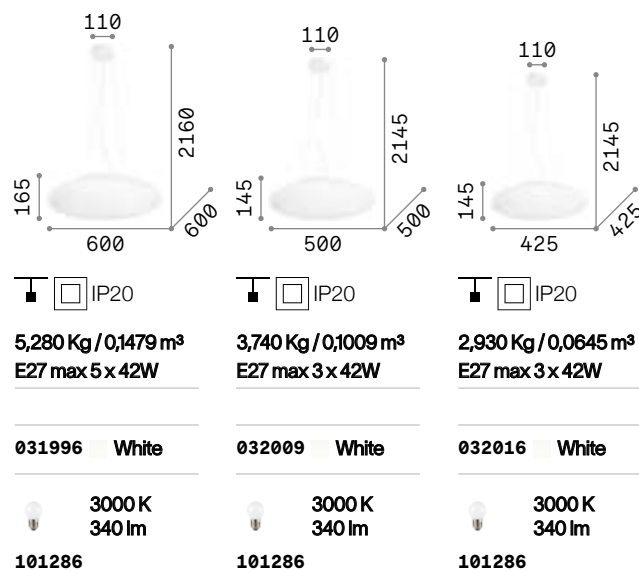

Smarties

White varnished metal frame.
White blown glass diffuser. Steel cables adjustable in length with automatic blocking mechanism.