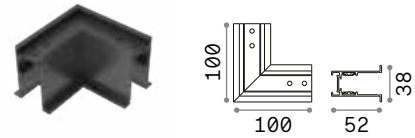

TRACK Kit for assembly profile included
Maximum length per power source: 25 meters

Length	Weight	Volume	Finish	Code
1000 mm	1,13 Kg	0,0058 m³	White	320441
			Black	320434
2000 mm	2,25 Kg	0,0122 m³	White	320465
			Black	320458

CONNECTOR HORIZONTAL Optional