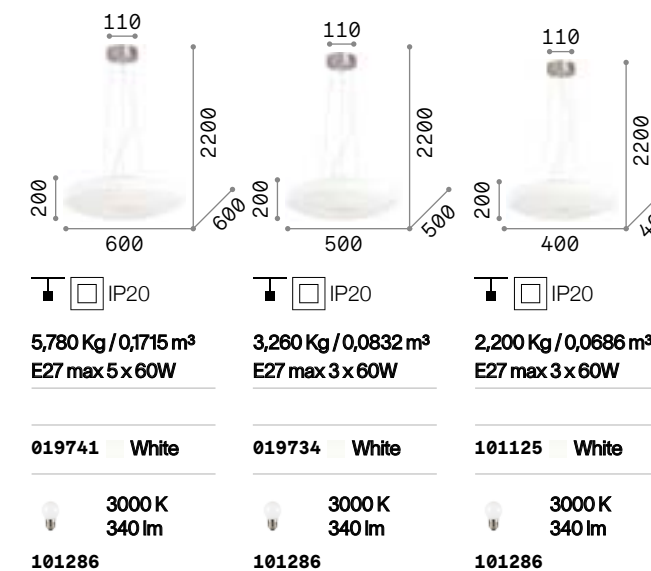

Glory

Satin nickel ceiling rose. White acid-etched blown glass diffuser. Pendant lamps provided with steel cables adjustable in length with automatic blocking mechanisms.