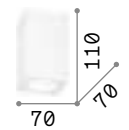

IP20

IP20

0,430 Kg / 0,0023 m³
GU10 max 1x35W

0,620 Kg / 0,0023 m³
GU10 max 1x35W

155869 White

155791 White

3000 K
410 lm

3000 K
410 lm

108292

108292