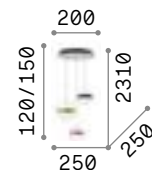

IP20

3,400 Kg / 0,0304 m³
LED 29W / 2800 lm

342993 ■ White ^{new}