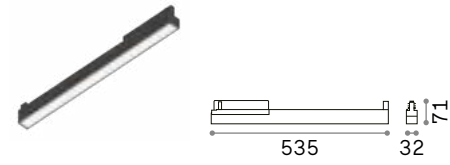

Display UGR

0,400 Kg/0,0064 m³

3-PHASE LED SMD SAMSUNG Driver ON/OFF included - UGR <22

Power	Beam	Lumen	CCT	Finish	Code
14 W	70°	1750 lm	3000 K	White	283685
				Black	283692
		1800 lm	4000 K	White	283708
				Black	283715