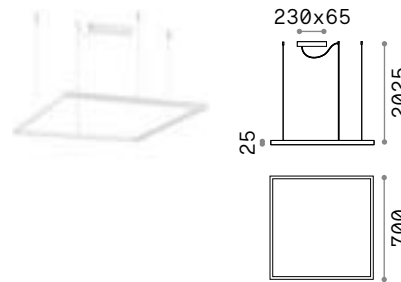

2,000 Kg/0,0819 m³

LED SMD Driver included - Cable length 2500 mm

Measure	Power	Driver	Lumen	CCT	Finish	Code
700x700	44 W	On-Off	4350 lm	3000 K	White	259178
					Black	259185