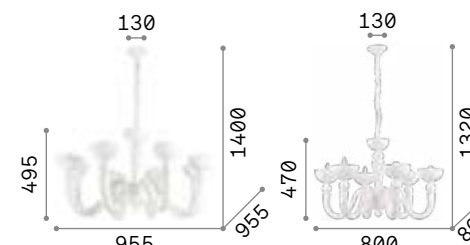

Bon Bon

Matt varnished metal frame with cast arms. Blown glass plates. Velvet chain cover. Color: white.

IP20

11,710 Kg / 0,1953 m³
E14 max 8 x 28W

094007 White

3000 K
420 lm

101217

IP20

8,110 Kg / 0,1547 m³
E14 max 6 x 28W

093994 White

3000 K
420 lm

101217

Firenze

Resin body with hand modelled metal arms. Hand decorated with gold-leaf and antiqued effect.

012872

020839