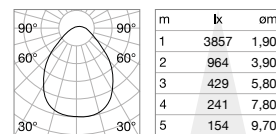

CRI≥80 65W 87° 9400lm 3000K