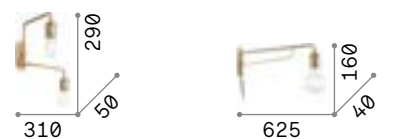

# Triumph

Plated metal base, arm and bulb holder cover. Color: old brass.

**ON**  
**OFF** Lamp with integrated switch.

IP20

0,710 Kg / 0,0067 m<sup>3</sup>  
E27 max 2x 42W

160245 Brass

2200 K  
370 lm

151687