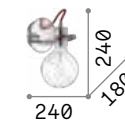

IP20

0,450 Kg / 0,0119 m³
E27 max 1x60W

119465 White
119427 Chrome
119502 Black

3000 K
1050 lm

101347