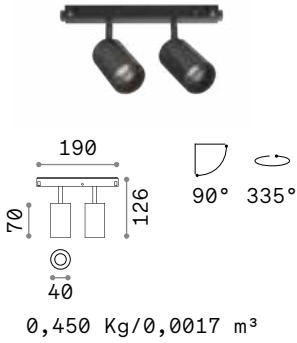

Ego Track Double

LED COB CITIZEN

Power	Beam	Control	Lumen	CCT	Finish	Code		
16 W	30°	On-Off	1400 lm	2700 K	Black	340265	new	
					White	282954		
			1-10V	Black	257648			
				1550 lm	4000 K		Black	321806
				1500 lm	3000 K		White	303635
		DALI	1400 lm	2700 K	Black	303628	new	
					White	340241		
			1500 lm	3000 K	White	286365		
					Black	303628		
					Black	286358