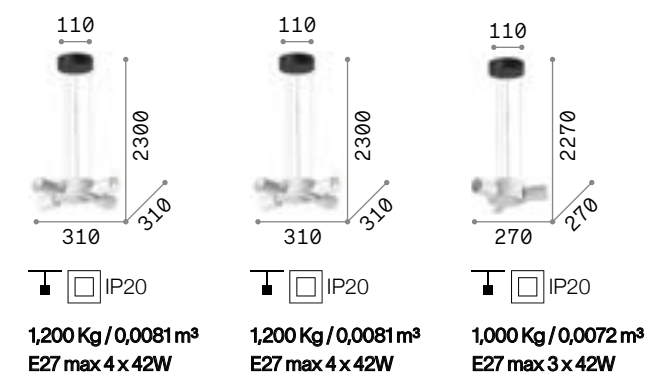

348230	White	new	348230	White	new	348193	White	new
348247	Nickel	new	348247	Nickel	new	348209	Nickel	new
348254	Black	new	348254	Black	new	348216	Black	new
348261	Brass	new	348261	Brass	new	348223	Brass	new

123899	3000 K	900 lm	123899	3000 K	900 lm	123899	3000 K	900 lm

339252	Clear	new	270050	Clear	270043	Clear