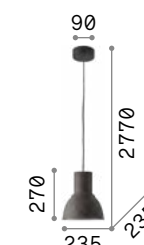

IP20

0,790 Kg / 0,0206 m³
E27 max 1x60W

137681 ■ Dark Grey

3000 K
950 lm

101330