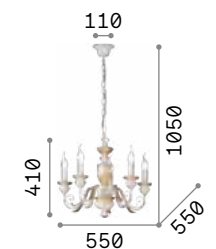

IP20

4,360 Kg / 0,0609 m³
E14 max 5 x 40W

012865 White
020822 Gold

3000 K
430 lm

101248