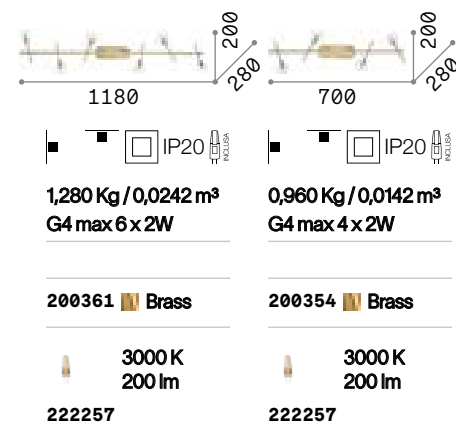

Maracas

Total metal frame with stain brass finish. Adjustable transparent blown glass diffusers.

LED Bulbs LED G4 2W 3000 K included.
Cod. 222257

P. 424

Gourmet

Matt varnished metal ceiling cap and frame. White blown acid-etched glass diffusers. Available finishes: black and satin brass.