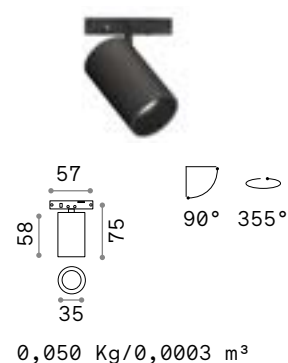

LED COB BRIDGELUX

Power	Beam	Control	Lumen	CCT	Finish	Code	
4,5W	34°	On-Off	450 lm	3000 K	White	332796	new
					Black	332789	new