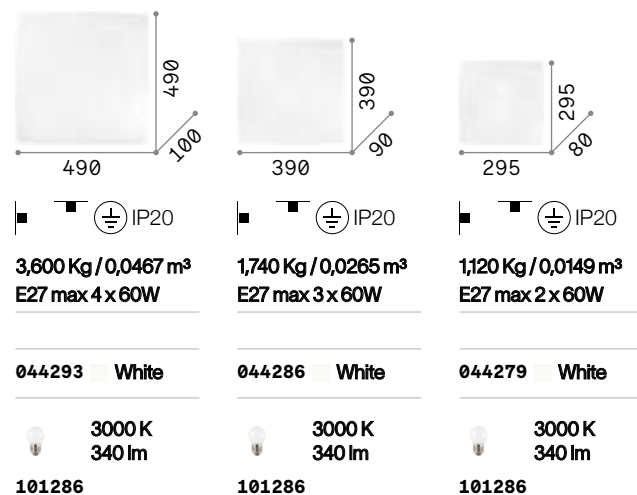

Celine

Enameled metal frame.
Sandblasted clear glass diffuser.
chrome metal glass holders.