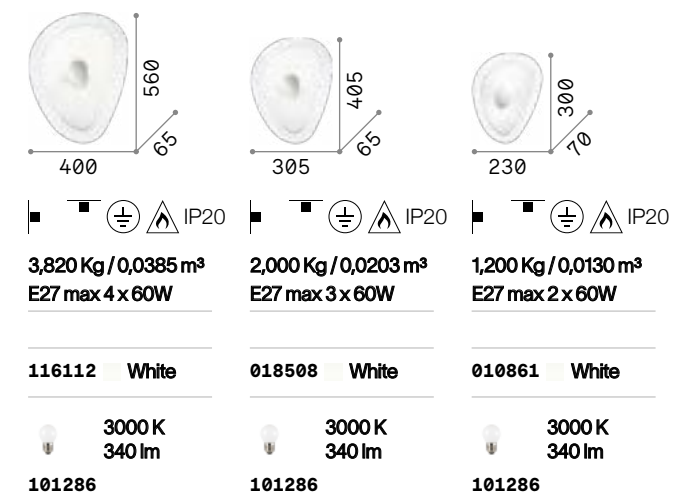

Geko

White enameled metal frame. Transparent silkscreened or white glass diffuser. Chrome metal central glass screw.