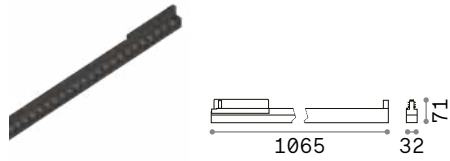

1,120 Kg/0,0112 m³

3-PHASE LED SMD SAMSUNG Driver ON/OFF included - UGR <16

Power	Beam	Lumen	CCT	Finish	Code
28 W	60°	2700 lm	3000 K	White	283524
				Black	276267
		3200 lm	4000 K	White	283531
				Black	283548