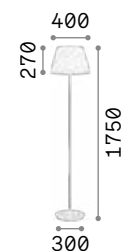

IP20

10,010 Kg / 0,1145 m³
E27 max 2 x 60W

111452 White

3000 K
900 lm

123899