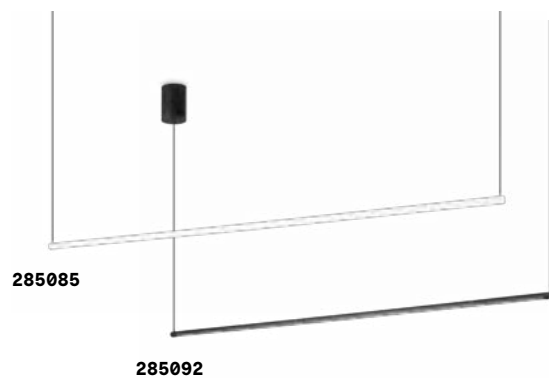

Essence ^{new}

Powder coated aluminum ceiling rose and body. Opal color acrylic diffuser. PVC cables. Colors: white or black.

LED LED source LED 2700 K / 3000 K, 30.000 h life.

IP20

0,900 Kg / 0,0165 m³
LED 19W / 2150 / 2300 / 2350 lm

341033 ■ Black 2700K^{new}
285085 ■ White 3000K
285092 ■ Black 3000K
341040 ■ Black 4000K^{new}

V-Line

Powder-coated aluminum body. Opal silicone diffuser. Steel cables with chromed supports. PVC electrical cable. Colors: white or black.

LED LED source 3000 K, 20.000 h life.

IP20

1,050 Kg / 0,0058 m³
LED 20W / 1700 lm

275369 ■ White
275376 ■ Black