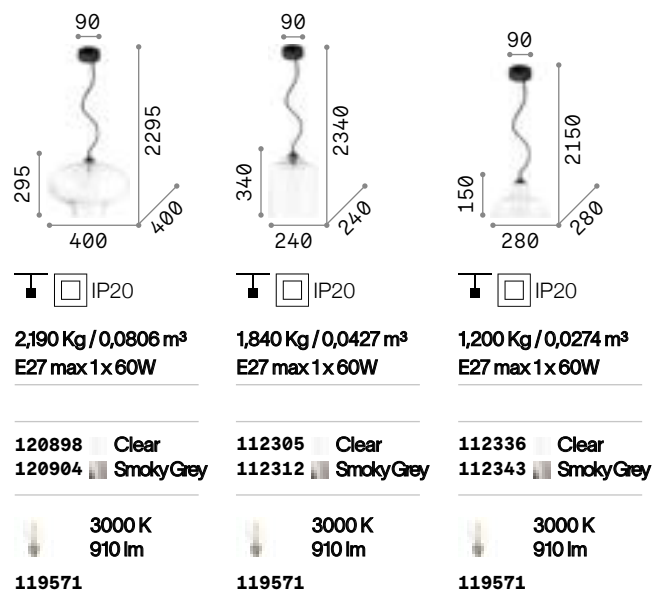

## Bistrò

Black enamel coated metal frame.  
Handcrafted blown clear or smoky  
glass diffuser.

112305

112312