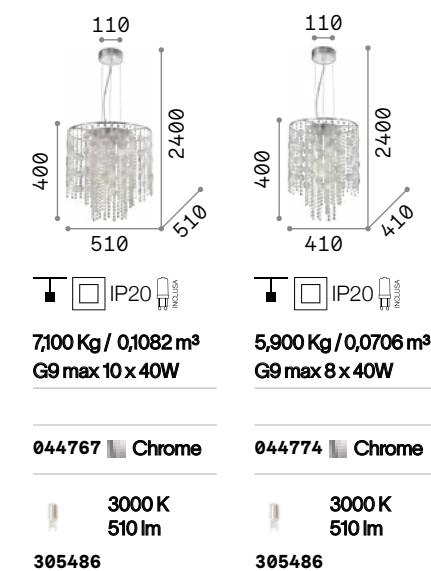

## Dubai

Metal frame with chrome or brass finish. Decorative elements composed of transparent cut crystals pearls, octagons and prisms.

243597

243528

P. 353 P. 439

IP20

20,000 Kg / 0,8284 m³  
E14 max 24 x 28W