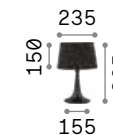

IP20

1,270 Kg / 0,0253 m³
E27 max 1x 60W

110530 White
032368 Chrome
110554 Black

3000 K
910 lm
119571

P. 529