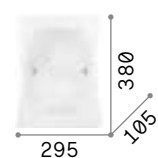

2,170 Kg / 0,0181 m³
E27 max 2 x 60W

026480 White

101286