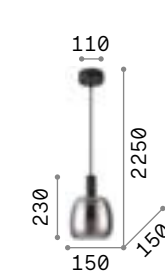

IP20

1,140 Kg / 0,0132 m³
LED 7W / 550 lm

275581 Smoky Grey