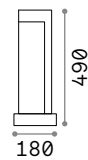

IP55

6,800 Kg / 0,0377 m³
LED 8,5W / 560/580 lm

246994	■ Granite	3000K
157856	■ Granite	4000K

Kurt

Powder-coated aluminum base and body. Clear tempered glass diffuser. Downward lights emission. Colors: anthracite, white, coffee or black.

LED LED source 3000/4000 K, 30.000 h life.