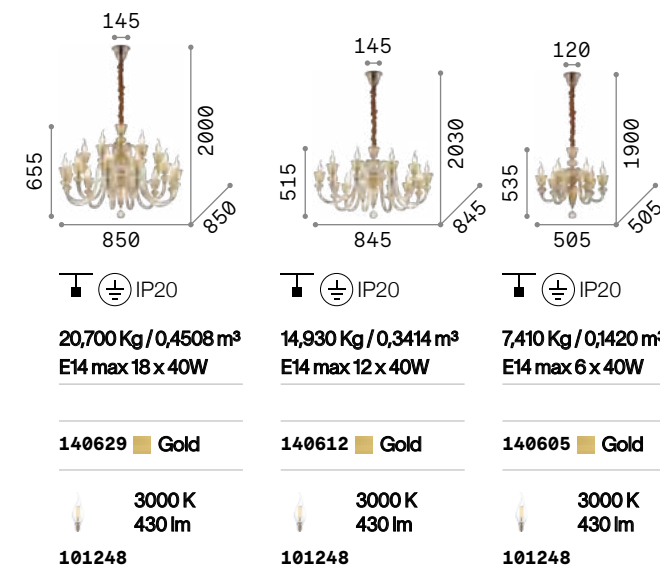

Gioconda

Casted metal body with gold or antique silver finish. Octagonal and round cut crystal pendants. Velvet chain cover.

Strauss

Metal frame and details with gold finish. Blown clear glass arms. Amber crystal decorative elements. Velvet chain cover.