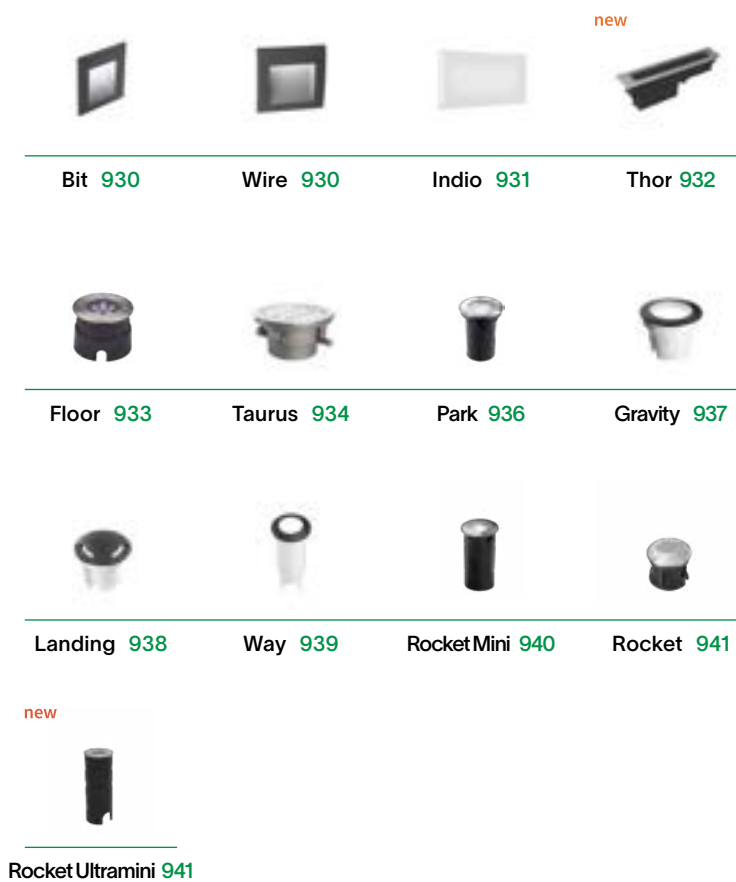

Downlights

Rocket Ultramini 941