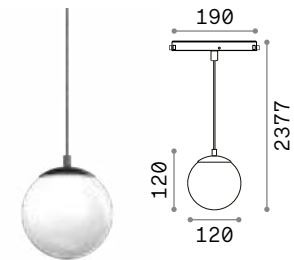

0,900 Kg/0,0125 m³

LED COB CITIZEN

Power	Beam	Control	Lumen	CCT	Finish	Code
10W	-	On-Off	1050 lm	3000 K	White	327532
					Black	327525

Light beam: ACCENT

Light beam: WIDE