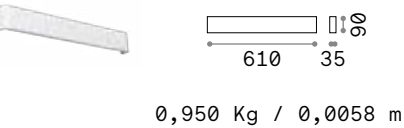

Delta

Powder-coated aluminum body.
Shiny opal polycarbonate diffusers.
Upward and downward light
emission. Colours: black and white.

Source	LED SMD	Insulation class	I
Power	10W / 37W	IP	20
Driver included	On/Off	Material	Aluminum
Drivers available	No		
CCT	3000 K / 4000 K		
CRI	≥90		
LED life	35.000 h		

LED SMD

Power	Beam	Lumen	CCT	Finish	Code	
10 W	120°+120°	1700 lm	3000K	White	345154	new
				Black	336510	new
		1800 lm	4000 K	White	345161	new
				Black	345178	new

LED SMD

Power	Beam	Lumen	CCT	Finish	Code	
14 W	120°+120°	1550 lm	3000K	White	316789	new
				Black	345185	new
		1650 lm	4000 K	White	345192	new
				Black	345208	new

LED SMD

Power	Beam	Lumen	CCT	Finish	Code	
19,5 W	120°+120°	2200 lm	3000 K	White	287645	
				Black	287638	
		2250 lm	4000 K	White	307015	
				Black	307022	

LED SMD

Power	Beam	Lumen	CCT	Finish	Code	
30 W	120°+120°	3350 lm	3000 K	White	287621	
				Black	287614	
		3500 lm	4000 K	White	307039	
				Black	307046	

LED SMD

Power	Beam	Lumen	CCT	Finish	Code	
37 W	120°+120°	4300 lm	3000 K	White	287607	
				Black	287591	
		4550 lm	4000 K	White	307053	
				Black	307060