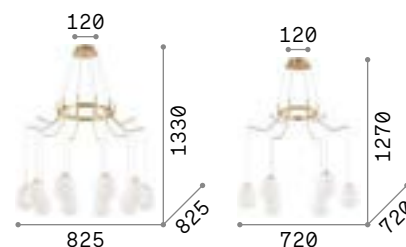

IP20

4,340 Kg / 0,1739 m³
G9 max 10 x 15W

206394 ■ Brass

3000 K
510 lm

305486

IP20

2,810 Kg / 0,1055 m³
G9 max 6 x 15W

206387 ■ Brass

3000 K
510 lm

305486