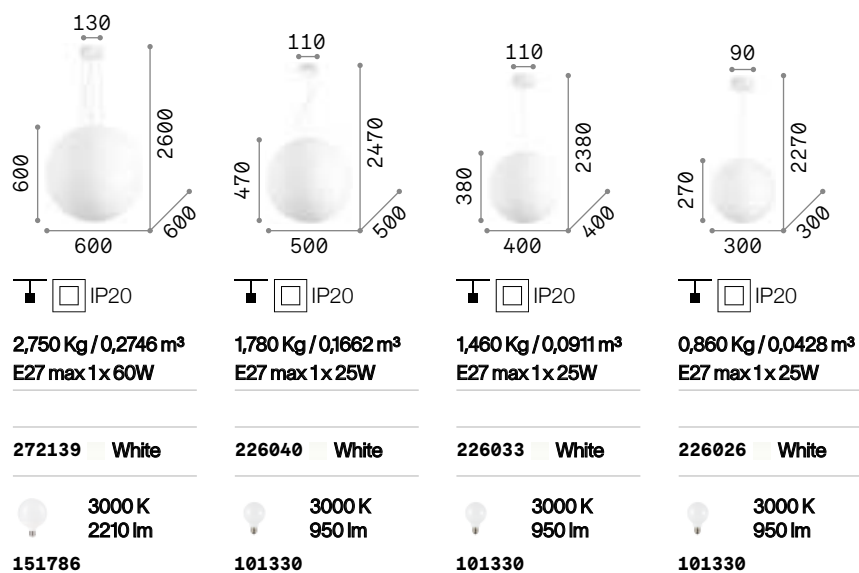

Carta

Matt white painted metal frame. Polycarbonate diffuser with paper effect covering. Power cable coated with fabric.