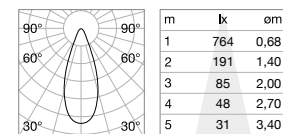

Light beam: ACCENT

CRI≥90 5W 38° 500lm 3000K