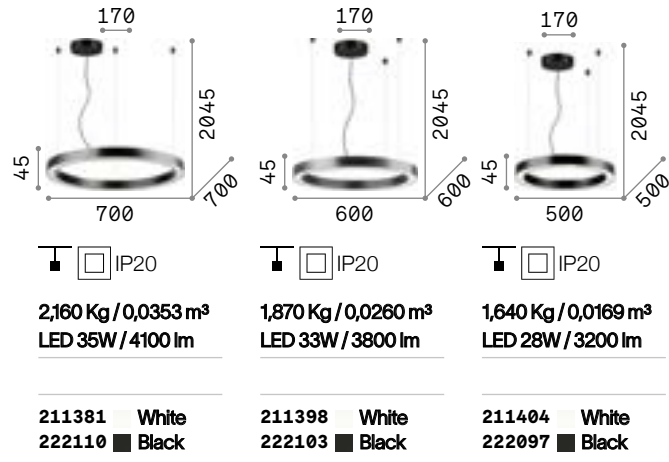

Oracle

White or black powder painted aluminum ceiling rose and body. Opal color plastic diffuser. Integrated LED source.

LED LED source 3000 K, 30.000 h life.