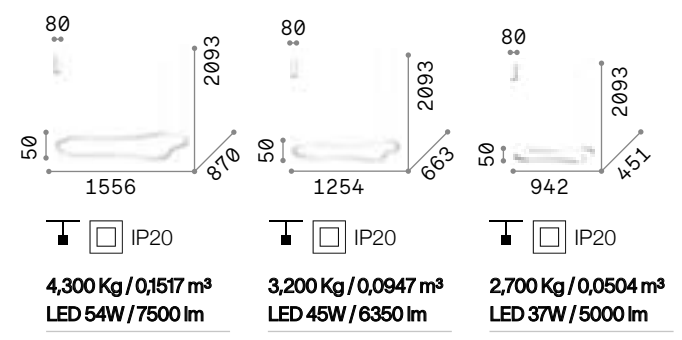

345291	White	new	345260	White	new	345239	White	new
345277	Black	new	345246	Black	new	345215	Black	new
345284	Gold	new	345253	Gold	new	345222	Gold	new