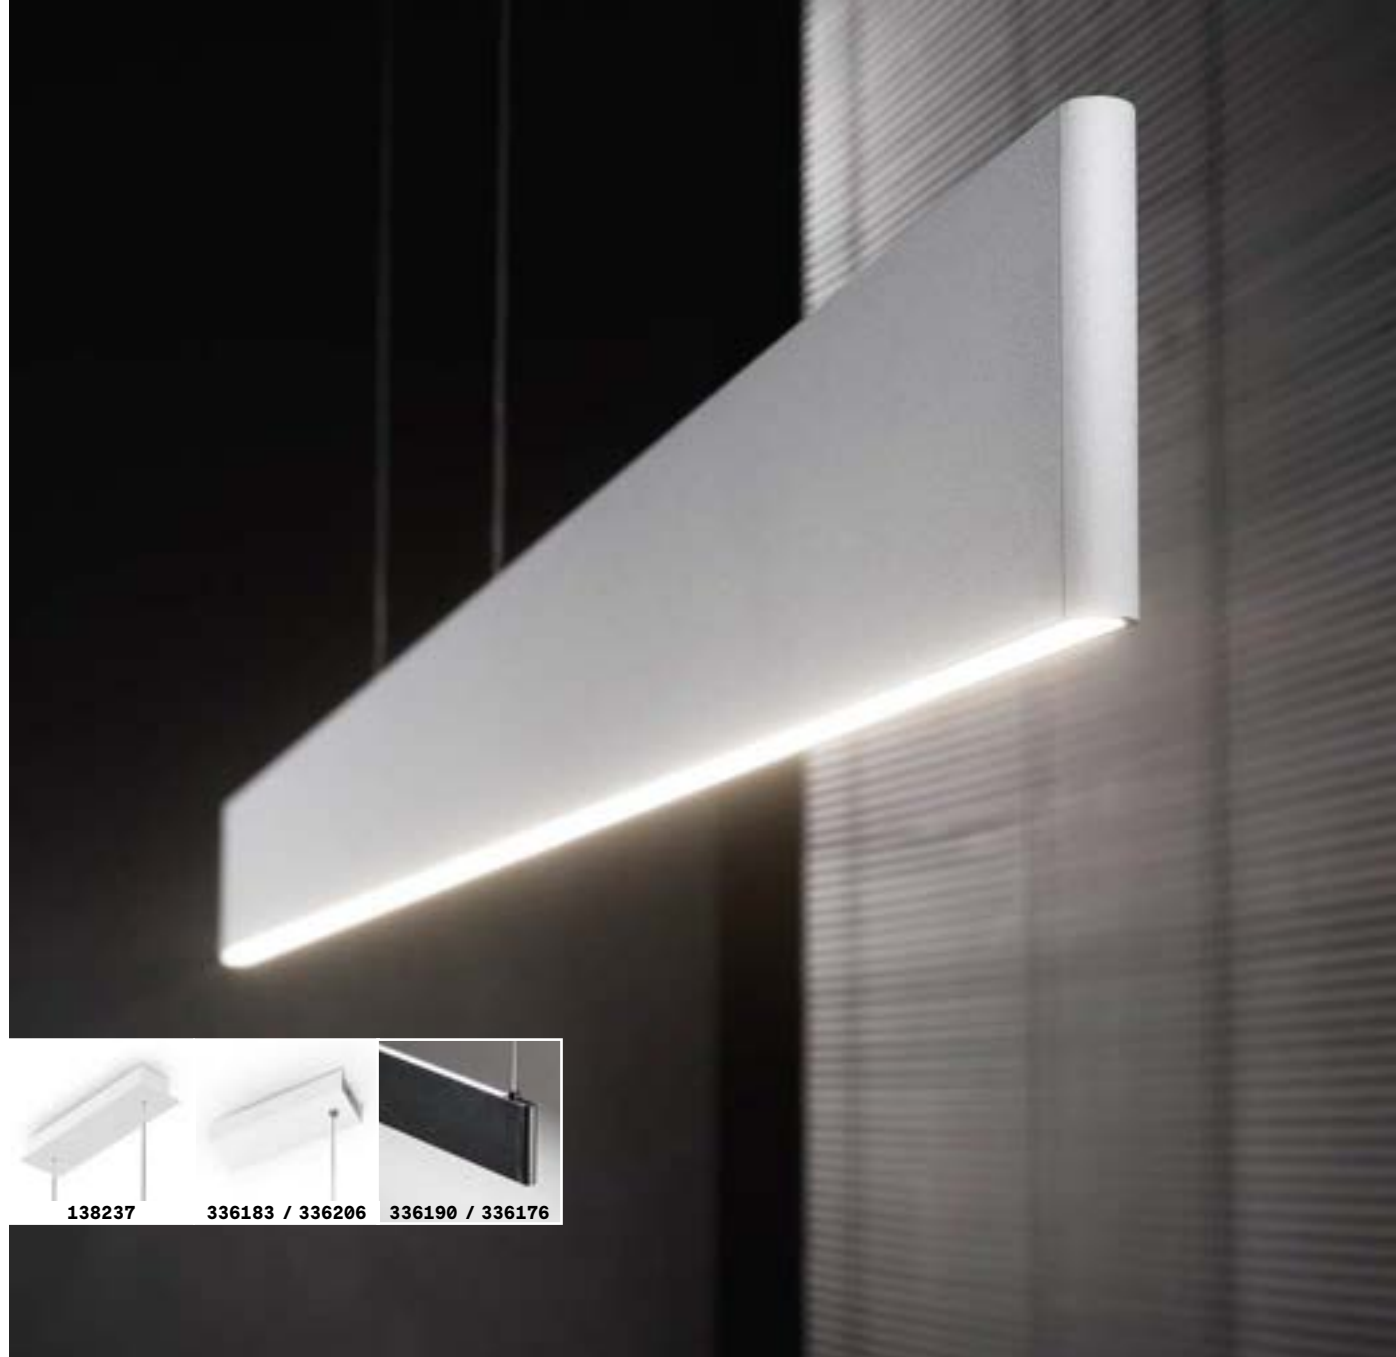

138237 336183 / 336206 336190 / 336176

Desk new

Powder-coated aluminum ceiling cap and body. PVC electric cable. Available with single diffused light emission, double light emission upward and downward, or double light emission: upward diffused emission and downward concentrated emission.

LED LED source 3000 K, 30.000 h life.