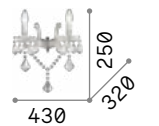

IP20

1,430 Kg / 0,0189 m³
E14 max 2 x 40W

035642 Chrome
035659 Gold

3000 K
470 lm

101224

P. 220