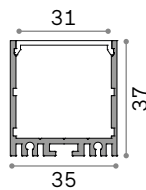

31 x 37 mm Mounting kit included

Length	Weight	Volume	Finish	Code
2000 mm	1,40 Kg	0,0032 m³	White	270524
	1,40 Kg	0,0032 m³	Black	270517
3000 mm	2,10 Kg	0,0048 m³	White	270548
	2,10 Kg	0,0048 m³	Black	270531

Required	N° Cables	Cables Length	Code
No - 1Kit x 2000 mm	2	3000 mm	270449
Yes - 1Kit x connection			270463

STRIP LED AND DRIVER Recommended Strip LED max 40 W/m

SUSPENSION KIT

STRUCTURE CONNECTOR