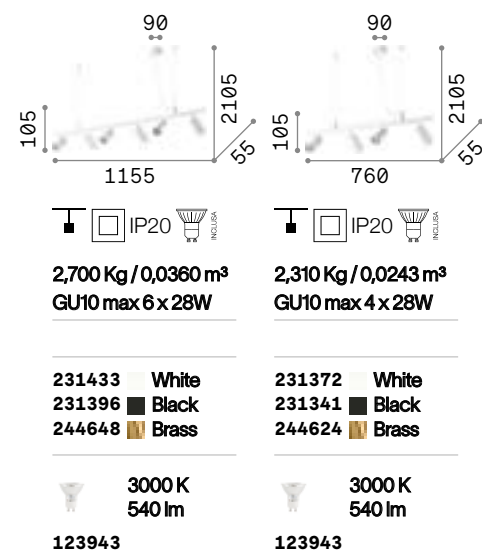

Dynamite

Powder coated or plated or brushed metal frame. Adjustable diffusers. Power cable coated with fabric. Suspension model includes also kit for ceiling installation.

LED Bulbs LED GU10 7W 3000 K included. Cod. **123943**