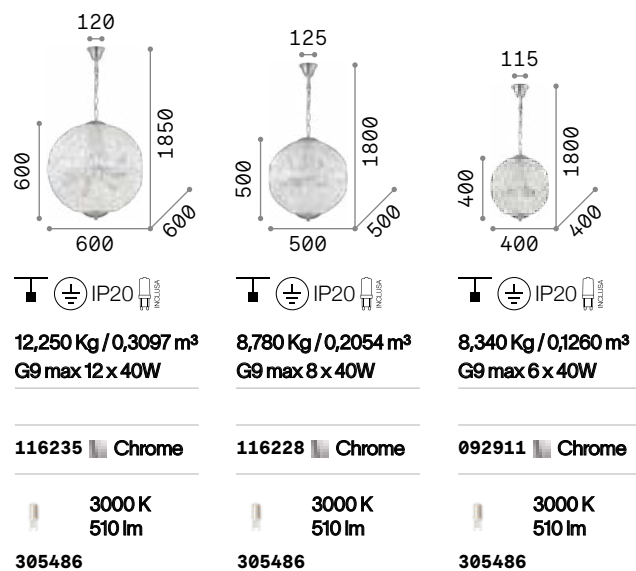

Evasione

Cut crystal pendants. Steel cables adjustable in length with automatic device.

LED Bulbs LED G9 3W 3000 K included. Cod. **209043**