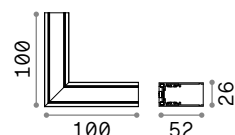

TRACK HIGH No mounting kit required, direct ceiling installation
Maximum length per power source: 25 meters

Length	Weight	Volume	Finish	Code
1000 mm	0,90 Kg	0,0023 m³	White	282886
			Black	258027
2000 mm	1,80 Kg	0,0046 m³	White	282893
			Black	266145

CONNECTOR HORIZONTAL HIGH Optional

Weight	Volume	Control	Finish	Code
0,26 Kg	0,0013 m³	On-Off	White	282824
			Black	258140
		1-10V / DALI	White	286228
			Black	286211