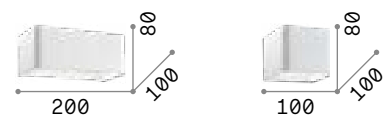

Click

Total powder coated aluminum body with white finish. Up-and-down reflector inside.

LED LED source 3000 K, 20.000 h life.

■ IP20 0,600 Kg / 0,0040 m³ LED 12W / 1200 lm	■ IP20 0,400 Kg / 0,0019 m³ LED 6W / 520 lm

017518 White	051444 White