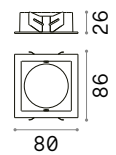

SQUARE - FRAME SINGLE Required