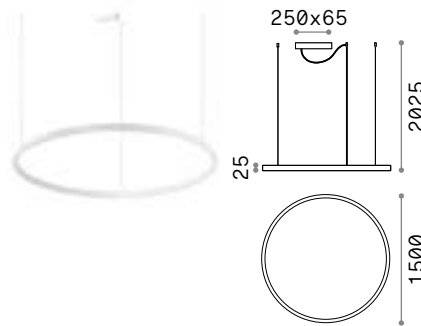

On/Off 2,480 Kg/0,3072 m³
DALI/Push 2,000 Kg/0,3072 m³

LED SMD Driver included - Cable length 2500 mm

Measure	Power	Driver	Lumen	CCT	Finish	Code	
∅ 1500	83 W	On-Off	7850 lm	2700 K	White	342177	new
					Black	342160	new
	77 W	DALI/Push	7300 lm	3000 K	White	265957	
					Black	285061	
					White	285078	
					Black	304472	
7450 lm	4000 K	White	342191	new			
		Black	342184	new