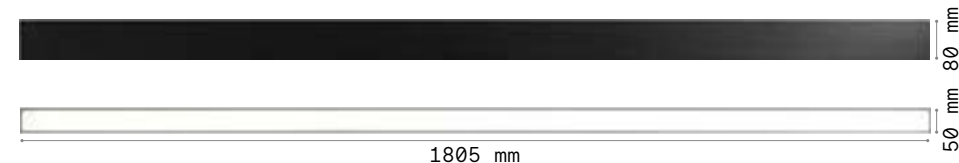

Fluo Wide 1200

Fluo Wide 1800

The single final cup is 2.5 mm width.