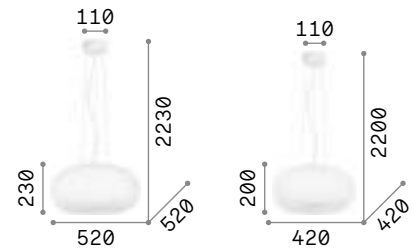

# Ulisse

Metal frame coated with matt white enamel. Blown acid-etched white glass diffuser. Suspension models provided with steel cables adjustable in length with automatic blocking mechanisms.

IP20 <b>5,010 Kg / 0,1177 m³</b> <b>E27 max 3 x 60W</b>	IP20 <b>3,110 Kg / 0,0720 m³</b> <b>E27 max 3 x 60W</b>
---	---