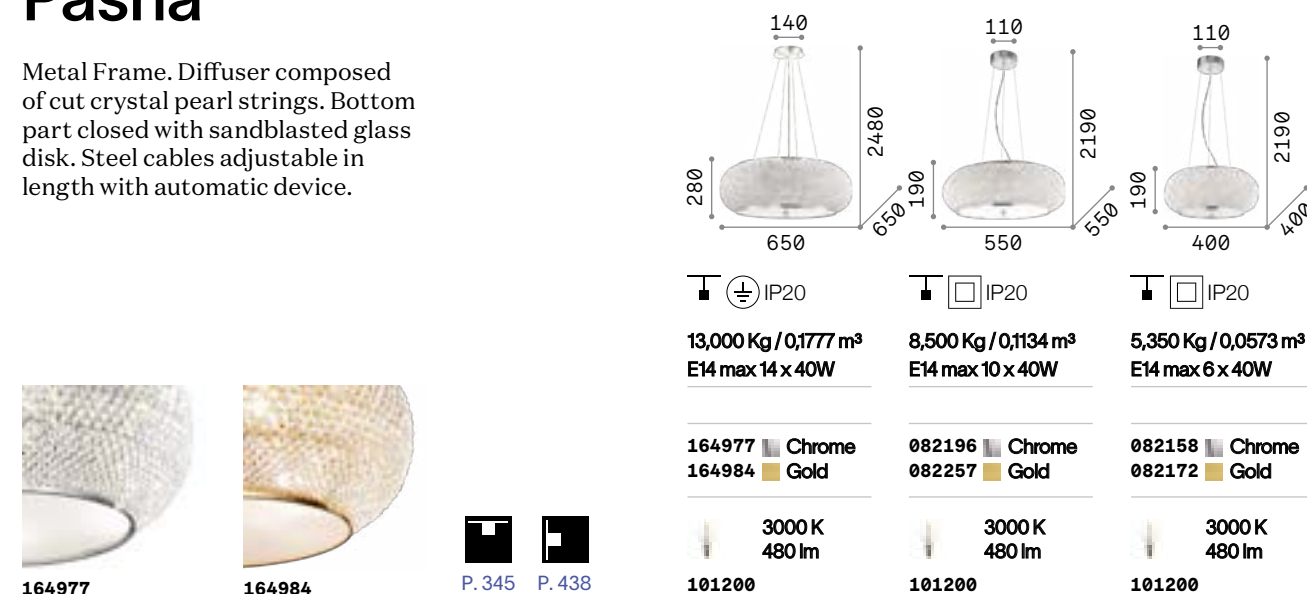

Pashà

Metal Frame. Diffuser composed of cut crystal pearl strings. Bottom part closed with sandblasted glass disk. Steel cables adjustable in length with automatic device.