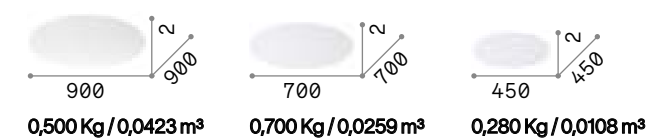

339252	Clear	new	270050	Clear	270043	Clear