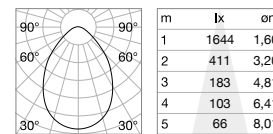

CRI≥80 30W 77° 4000lm 3000K

* The dimmable power supplies must be ordered in concomitance with the product and will be included inside the fittings by replacing the on-off power supply.