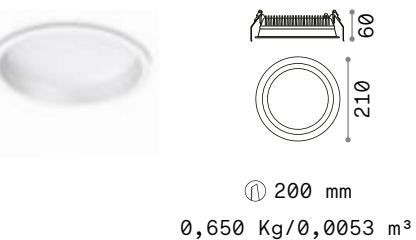

Ø 145 mm  
0,360 Kg/0,0037 m<sup>3</sup>

LED SMD Driver ON/OFF included

Power	Beam	Lumen	CCT	Finish	Code
30 W	77°	4000 lm	3000 K	White	248783
		4150 lm	4000 K	White	248790

Ø 200 mm  
0,650 Kg/0,0053 m<sup>3</sup>