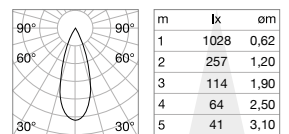

Light beam: SPOT

CRI≥90 6W 24° 500lm 3000K

602