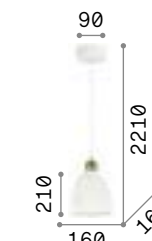

Ice

Matt white or black varnished metal ceiling rose and frame. Metal bulb socket cover with satin brass finish. PVC power cable.

237671

237664

Citrus

Body with painted multilevel wood elements. Power cable coated with black fabric.

0,660 Kg / 0,0173 m³
E27 max 1x60W

159843 Wood

3000 K
910 lm
119571

0,720 Kg / 0,0242 m³
E27 max 1x60W

159850 Wood

3000 K
910 lm
119571

0,510 Kg / 0,0148 m³
E27 max 1x60W

159867 Wood

3000 K
910 lm
119571

Lugano

Matt varnished metal ceiling cup. Power cable coated with fabric with antique brass metal bulb socket cover. Ceramic diffuser.

2,950 Kg / 0,0618 m³
E27 max 3x60W

206875 White

3000 K
900 lm
123899

0,850 Kg / 0,0090 m³
E27 max 1x60W

206806 White

3000 K
900 lm
123899

0,860 Kg / 0,0068 m³
E27 max 1x60W

206820 White

3000 K
900 lm
123899