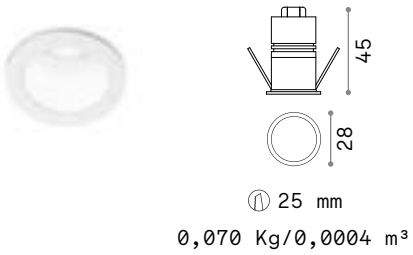

LED SMD BRIDGELUX Driver ON/OFF included

Power	Beam	Lumen	CCT	Finish	Code
3W	25°	230lm	3000 K	White	327488
				Black	305851