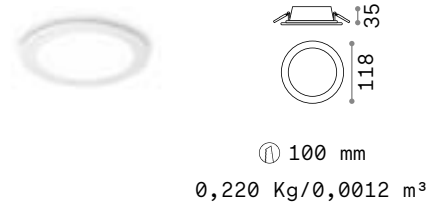

Groove

IP20 CRI ≥ 80 30.000 h ALUMINUM

LED SMD AND DRIVER Included

Power	Beam	Lumen	CCT	Finish	Code
10 W	110°	1250 lm	3000 K	White	123974
		1350 lm	4000 K	White	147666