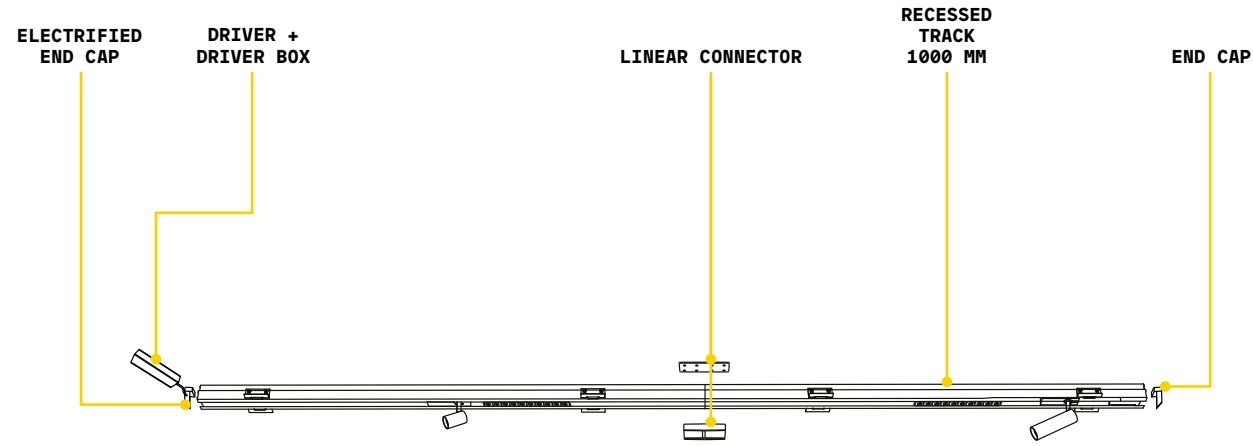

Arca - Recessed

TRACK Kit for profile installation and closing cups included
Maximum length per power source: 25 meters

Length	Weight	Volume	Finish	Code
1000 mm	2,90 Kg	0,0269 m³	Black	222769
3000 mm	8,70 Kg	0,0496 m³	Black	222882

LINEAR CONNECTOR

Required	Cables Length	Measure (L x H x W)	Code
Yes - 1 Kit x connection		100 x 18 x 38 mm	254944

ELECTRIFIED END CAP

Required	Cables Length	Measure (L x H x W)	Code
Yes - 1 Kit x power source max 210 W	380 mm	86 x 80 x 42 mm	223124