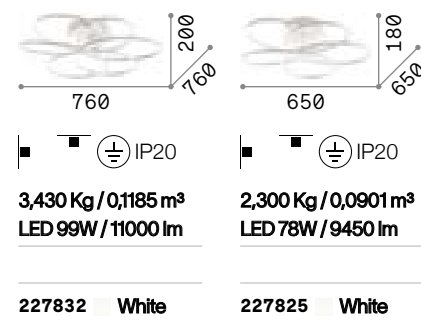

## Karol

Matt white varnished metal body.  
Opal colour plastic diffuser.

**LED** LED source 4000 K, 50.000 h life.