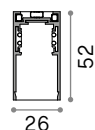

Ego - High

TRACK HIGH No mounting kit required, direct ceiling installation
Maximum length per power source: 25 meters

Length	Weight	Volume	Finish	Code
1000 mm	0,90 Kg	0,0023 m³	White	282886
			Black	258027
2000 mm	1,80 Kg	0,0046 m³	White	282893
			Black	266145