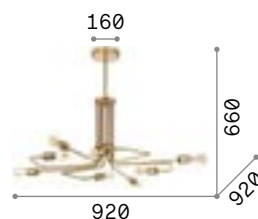

## Triumph

Plated metal base, arm and bulb holder cover. Color: old brass.

IP20

3,640 Kg / 0,0470 m<sup>3</sup>  
E27 max 8 x 42W

160269 Brass

2200 K  
370 lm

151687

P. 326 P. 424