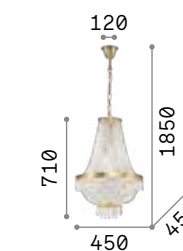

IP20

6,700 Kg / 0,1936 m³
G9 max 9 x 4W

041827 Chrome
114736 Gold

3000 K
510 lm

305486