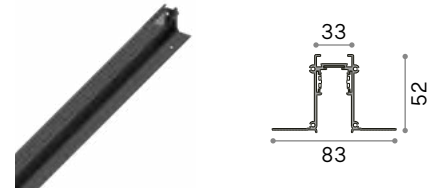

Ego - Recessed Easy

TRACK No mounting kit required, direct ceiling installation
Maximum length per power source: 25 meters

Length	Weight	Volume	Finish	Code
1000 mm	1,16 Kg	0,0058 m³	White	320489
			Black	320472
2000 mm	2,40 Kg	0,0122 m³	White	320502
			Black	320496