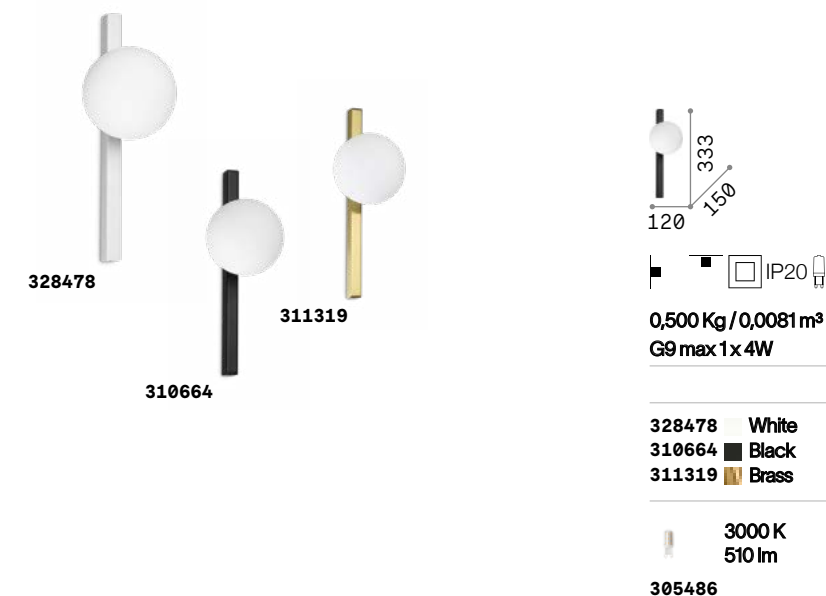

Binomio

Metal frame. White acid-etched blown glass diffusers with screw fastening. Finishes: white, black, brushed brass.

LED Bulbs LED G9 3W 3000 K included.
Cod. 209043

P. 337