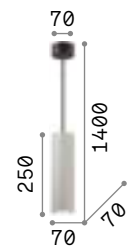

Oak

Metal ceiling cup with matt varnish finish. Concrete diffuser. Electrical cable coated with fabric.

IP20

1,220 Kg / 0,0055 m³
GU10 max 1x 35W

150635 Concrete

3000 K
410 lm
108292

P. 310