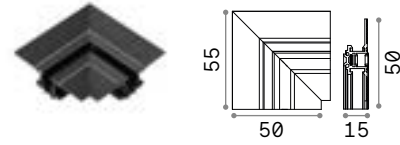

PROFILE RECESSED EASY No mounting kit required, direct ceiling installation
Maximum length per power source: 10 meters

Length	Weight	Volume	Finish	Code
1000 mm	0,370 Kg	0,0017 m³	Black	332499
2000 mm	0,870 Kg	0,0034 m³	Black	332512

new

new

RECESSED EASY CORNER L Optional