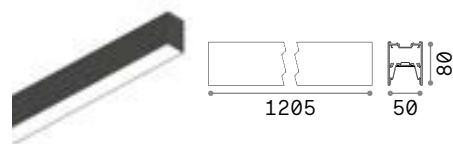

Fluo Wide

2,890 Kg/0,0183 m³
Cable length 2150 mm

LED SMD SAMSUNG Driver TRIDONIC ON/OFF included

Power	Beam	Lumen	CCT	Finish	Code
27 W	105°	3350 lm	3000 K	White	192437
				Black	191997
		3600 lm	4000 K	White	192482
				Black	192505

DIMMABLE DRIVER* Optional

	Power	Output	Measure (LxHxW)	Code
1-10V	28 W	500 mA	280x21x30 mm	216423
DALI/Push	27 W	500 mA	280x21x30 mm	216287