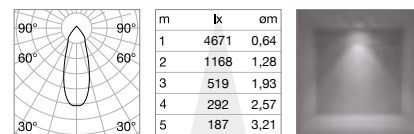

CRI≥90 30W 38° 3150lm 3000K

* The dimmable power supplies must be ordered in concomitance with the product and will be included inside the fittings by replacing the on-off power supply.