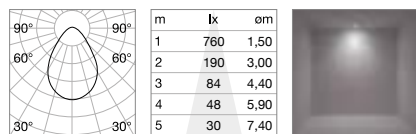

Light beam: WIDE

CRI≥90 13W 80° 1900lm 3000K