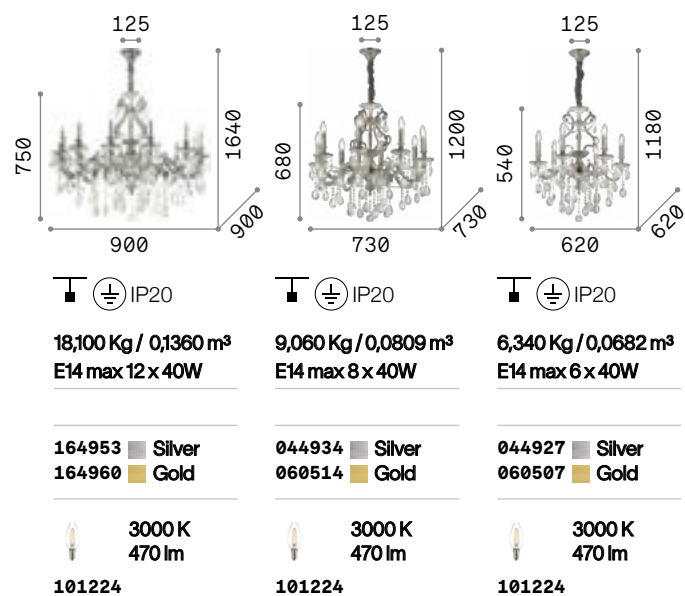

Gioconda

Casted metal body with gold or antique silver finish. Octagonal and round cut crystal pendants. Velvet chain cover.

Strauss

Metal frame and details with gold finish. Blown clear glass arms. Amber crystal decorative elements. Velvet chain cover.