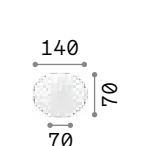

IP20

0,470 Kg / 0,0079 m³
G9 max 1x 15W

032078 White

3000 K
510 Lm
305486