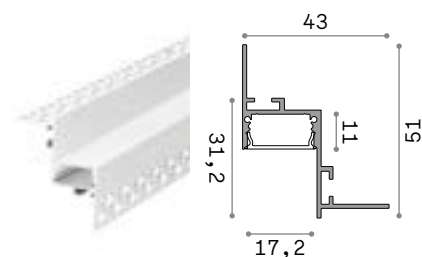

Slot Angular Recessed

17,2 x 11 mm

Length	Weight	Volume	Finish	Code
2000 mm	0,92 Kg	0,0031 m³	White	339788
3000 mm	1,38 Kg	0,0082 m³	White	339795

new
new

STRIP LED AND DRIVER Recommended Strip LED max 15 W/m

KIT PROFILE 21 x 14 mm / 17,2 x 11 mm

- KIT LINEAR
- KIT RIGHT-LEFT
- KIT VERTICAL-HORIZONTAL

Required	Code
Yes - 1 Kit x connection	223766
Yes - 1 Kit x connection	223759
Yes - 1 Kit x connection	223742