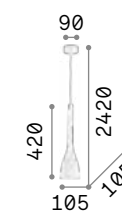

## Flut

Blown overlay frosted glass diffuser: white inside and coloured outside. Cable adjustable in length.

1,570 Kg / 0,0422 m<sup>3</sup>  
E27 max 1x 60W

035666 White  
035680 Black

3000 K  
900 lm

123899