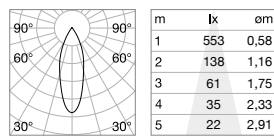

Light beam: ACCENT

CRI≥90 5W 34° 430lm 3000K