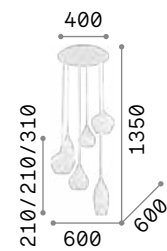

IP20

6,400 Kg / 0,1138 m³
E14 max 6 x 40W

087818 White
111841 Smoky Grey

3000 K
420 lm

101217