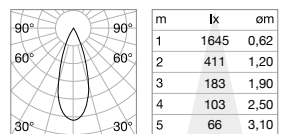

Light beam: ACCENT

CRI≥90 10W 30° 870lm 3000K