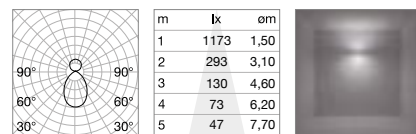

KIT CONTINUOS

Yes - 1 Kit x connection				271712

CRI≥90 36W 70°+110° 3550+1150lm 4000K