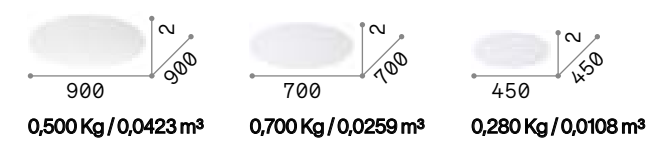

0,500 Kg / 0,0423 m³   0,700 Kg / 0,0259 m³   0,280 Kg / 0,0108 m³

339252	Clear	new	270050	Clear	270043	Clear