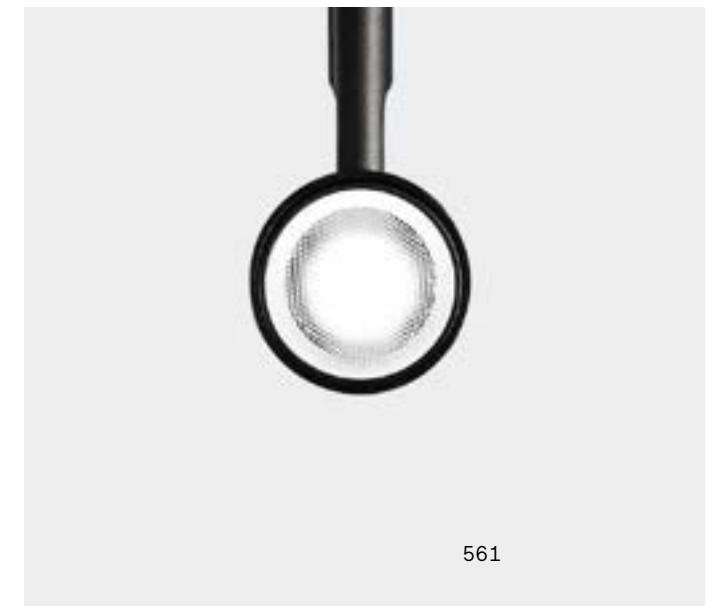

Ego Track Single

LED SMD OSRAM

Power	Beam	Control	Lumen	CCT	Finish	Code	
3W	30°	On-Off	200 lm	3000 K	White	282978	
					Black	257617	
			220 lm	4000 K	Black	317977	
		1-10V	200 lm	3000 K	White	303673	
					Black	303666	
			DALI	200 lm	3000 K	White	286402
						Black	286396

FILTER HONEYCOMB

LENS

Model	Required	Beam	Finish	Code
Ego 3W	No		Black	260853
Ego 3W	No	18°	Clear	332062
		45°	Clear	332079

new

new

Light beam: ACCENT

CRI≥90 3W 30° 200lm 3000K

560

561