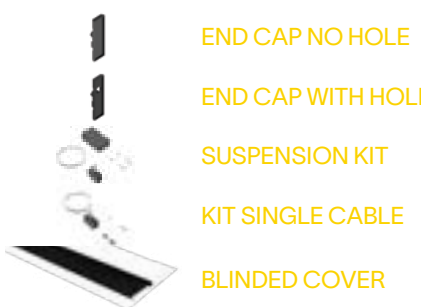

Ego - Bi-Emission

TRACK BI-EMISSION Maximum length per power source: 13 meters

Length	Weight	Volume	Finish	Code	
1000 mm	1,40 Kg	0,0058 m³	Black	322513	new
2000 mm	2,90 Kg	0,0080 m³	Black	340647	new

BI-EMISSION LINEAR CONNECTOR Required - 1 Kit x linear connection

Weight	Volume	Control	Finish	Code	
0,271 Kg	0,0032 m³	On-Off	Black	339863	new
		1-10V / DALI	Black	351346	new

BI-EMISSION UP/DOWN ELECTRICAL CONNECTOR Required - 1 Kit x linear connection

Weight	Volume	Control	Finish	Code	
0,100 Kg	0,0016 m³	On-Off	Black	322810	new
		1-10V / DALI	Black	342757	new

Cable length 2000 mm

MAIN CONNECTOR Required - 1 Kit x power source max 210 W

Weight	Volume	Control	Finish	Code	
0,12 Kg	0,0005 m³	On-Off	White	282862	
			Black	265896	
		1-10V / DALI	White	286303	
			Black	286297	

END CAP NO HOLE

END CAP WITH HOLE

SUSPENSION KIT

KIT SINGLE CABLE

BLINDED COVER

Required	Measure (L x H x W)	Finish	Code	
Yes	26 x 90 x 2 mm	Black	322841	new
Yes	26 x 90 x 2 mm	Black	322858	new
Yes - 1 Kit x power source max 210 W	2100 mm	Black	322476	new
Yes - 1 kit x 900 mm	2085 mm	Black	322490	new
No	1000 x 5 x 24 mm	Black	258256	

Ego - Assembly plans