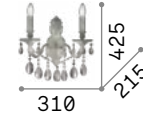

IP20

1,310 Kg / 0,0111 m³
E14 max 2 x 40W

044910 Silver
060491 Gold

3000 K
470 lm

101224

P. 224