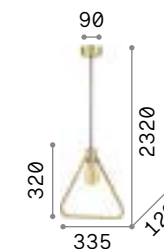

IP20

0,590 Kg / 0,0117 m³
E27 max 1 x 70W

207834 Brass

2200 K
440 lm

151694