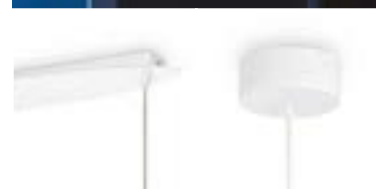

Milk

White enameled elliptical metal frame. White blown and acid-etched glass diffuser. Power cables adjustable in length.

Cocktail

Blown overlay acid-etched glass diffuser. White inside and colored outside. Suspension models supplied with cables adjustable in length.