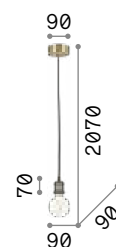

Frida

Metal ceiling cup and bulb socket cover with plated or matt varnish finish. Power cable coated with black fabric.

IP20

0,320 Kg / 0,0015 m³
E27 max 1x60W

139432 Chrome
139425 Black
122106 Copper
122083 Ant. Brass

2200 K
500 lm

151717

P. 419