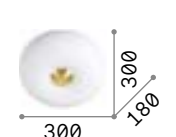

IP20

2,960 Kg / 0,0452 m³
GX53 max 2 x 9W

214498 White

3000 K
910 lm

123936

Atrium

Matt white varnished metal frame.
White acid-etched glass diffuser
with interlocking fastening system.

LED LED source 3000 K, 20.000 h life.