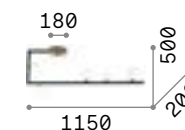

IP20

2,800 Kg / 0,1535 m³
G9 max 5 x 15W

273631 Black

3000 K
510 lm

305486

P. 105 P. 421 P. 473 P. 497