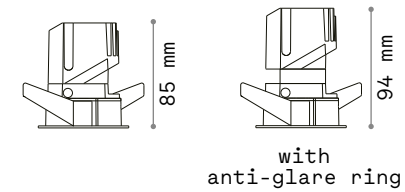

LED COB CITIZEN Required - Driver TRIDONIC ON/OFF included

Power	Beam	Lumen	CCT	Finish	Code
9W	36°	750 lm	3000 K	Black	279596

DIMMABLE DRIVER* Optional

	Power	Output	Measure (LxHxW)	Code
1-10V	12W	250 mA	122x25x40 mm	287843
DALI/ Push	20W	250 mA	120x29x51 mm	287850