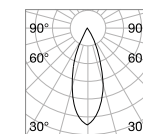

CRI≥90 13W 36° 1000lm 3000K

* The dimmable power supplies must be ordered in concomitance with the product and will be included inside the fittings by replacing the on-off power supply. ** Lens 36° included.