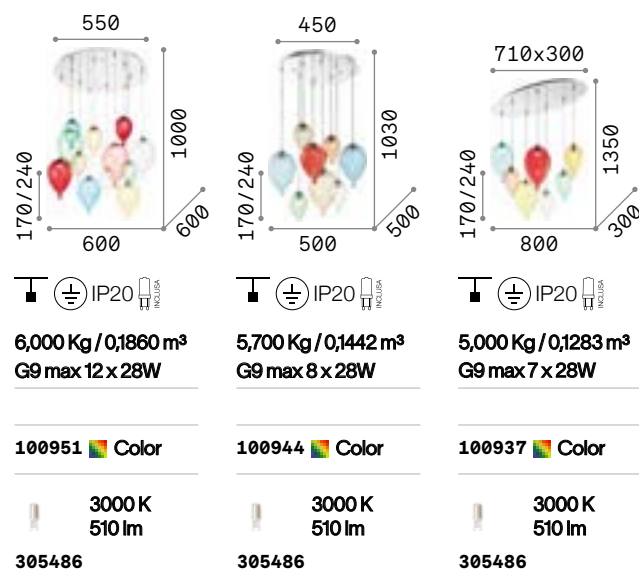

Clown

Cadre en métal chromé. Diffuseurs en verre soufflé moulé et coloré à la main. Câbles en téflon transparent.

LED Bulbs LED G9 3W 3000 K included.
Cod. 209043