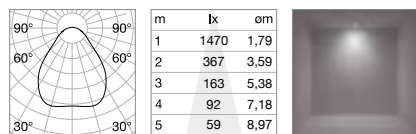

Light beam: WIDE

CRI≥80 40W 81° 5500lm 3000K

* The dimmable power supplies must be ordered in concomitance with the product and will be included inside the fittings by replacing the on-off power supply.

**RECESSED FRAME 607 x 607 mm