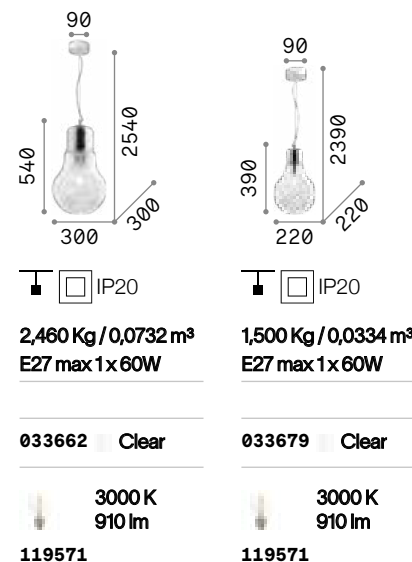

Luce Max

Chrome frame. Clear blown glass diffuser with decorative aluminum thread inside. Suspension lamps with steel cables adjustable in length with automatic devices.