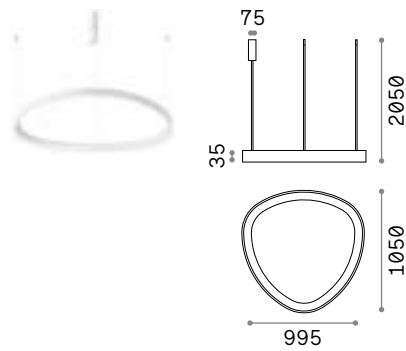

new  
 new  
 new

4,000 Kg / 0,1145 m<sup>3</sup>

LED SMD Driver included - Cable length 2300 mm

Measure	Power	Driver	Lumen	CCT	Finish	Code
1050x995	82 W	On-Off	8500 lm	2700 K	White	341613
					Black	341620
					Brass	341637
			8700 lm	3000 K	White	303895
					Black	307695
					Brass	307701