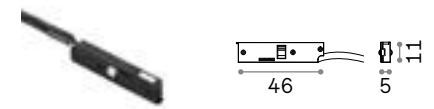

Deva - Recessed

PROFILE RECESSED No mounting kit required, direct ceiling installation
Maximum length per power source: 10 meters

Length	Weight	Volume	Finish	Code
1000 mm	0,370 Kg	0,0017 m³	Black	332529
2000 mm	0,670 Kg	0,0034 m³	Black	332536

new

new

RECESSED CORNER ROUND Optional

Weight	Volume	Control	Finish	Code
0,267 Kg	0,0023 m³	On-Off	Black	339405

new

RECESSED CORNER L Optional

Weight	Volume	Control	Finish	Code
0,030 Kg	0,0003 m³	On-Off	Black	339412

new

RECESSED LINEAR CONNECTOR Required - 1 Kit x linear connection

Weight	Volume	Control	Finish	Code
0,020 Kg	0,0001 m³	On-Off	Black	339399

new

MAIN CONNECTOR Required - 1 Kit x power source max 140W

Weight	Volume	Control	Finish	Code
0,060 Kg	0,0002 m³	On-Off	Black	332581

new

Cable length 1500 mm

DRIVER ON/OFF Required

Power	Output	Class	Measure (LxHxW)	Code
75 W	24 Vdc	☐	168x30x38 mm	332659
150 W	24 Vdc	☐	227x30x38 mm	332628

new

new

END CAP (2pcs. incl.)

Required	Measure (LxHxW)	Finish	Code
Yes	10 x 7 x 15 mm	Black	332635

Deva - Assembly plans