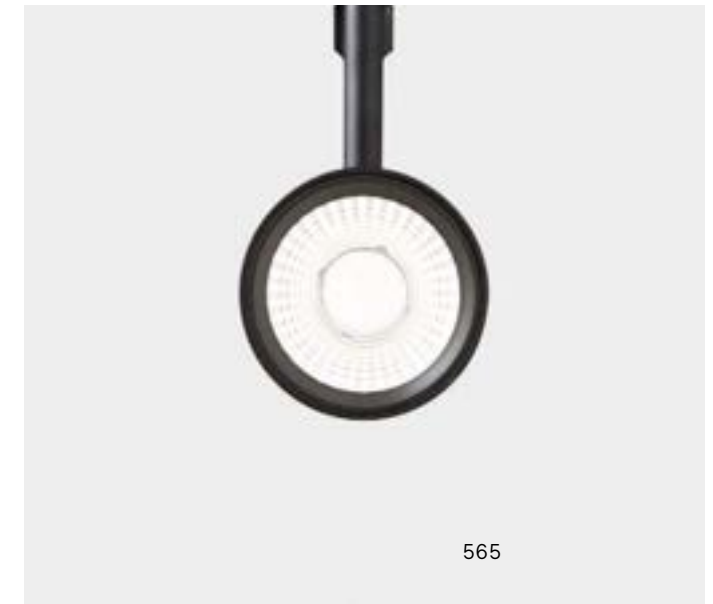

Ego Track Single

LED COB CITIZEN

Power	Beam	Control	Lumen	CCT	Finish	Code
19W	35°	On-Off	2200 lm	3000 K	White	307558
			2350 lm	4000 K	Black	305608
		1-10V	2200 lm	3000 K	White	307527
			2200 lm	3000 K	Black	307510
		DALI	2200 lm	3000 K	White	307541
			2200 lm	3000 K	Black	307534

LED COB CITIZEN

Power	Beam	Control	Lumen	CCT	Finish	Code
26W	35°	On-Off	3050 lm	3000 K	White	307602
			3150 lm	4000 K	Black	305615
		1-10V	3050 lm	3000 K	White	307572
			3050 lm	3000 K	Black	307565
		DALI	3050 lm	3000 K	White	307596
			3050 lm	3000 K	Black	307589

LENS

Model	Required	Beam	Finish	Code
TRACK19W/26W	No	20°	Clear	332109
		55°	Clear	332116

new

new

Light beam: ACCENT

CRI≥90 19W 35° 2200lm 3000K

CRI≥90 26W 35° 3050lm 3000K