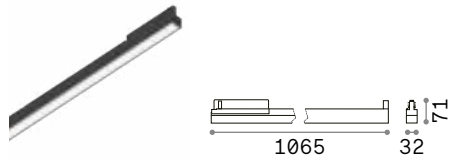

1,120 Kg/0,0112 m³

3-PHASE LED SMD SAMSUNG Driver ON/OFF included - UGR <22

Power	Beam	Lumen	CCT	Finish	Code
25 W	70°	3550 lm	3000 K	White	283647
				Black	283630
		3650 lm	4000 K	White	276281
				Black	283258