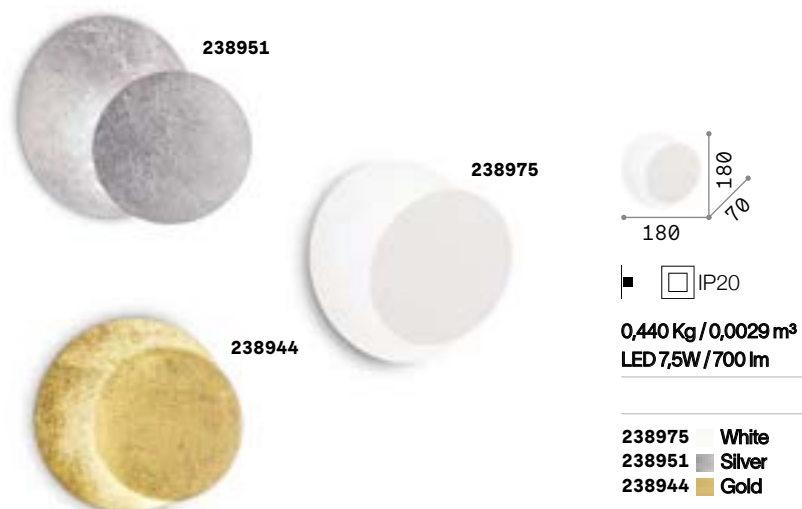

## Eclissi

Metal frame with powder coated and golden leaf finish. By changing the position of the upper diffuser, the refraction of the light can be whiter or more golden.

**LED** LED source 3000 K, 17.500 h life.