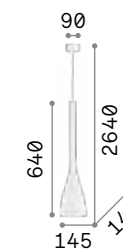

1,570 Kg / 0,0422 m³
E27 max 1x 60W

035666 White
035680 Black

3000 K
900 lm

123899