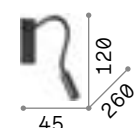

**ON OFF** Lamp with integrated switch.

IP20

0,240 Kg / 0,0027 m<sup>3</sup>  
LED 3W / 300 lm

285320 White  
272030 Black