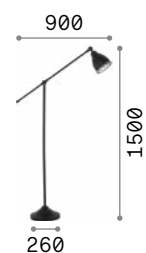

IP20

5,270 Kg / 0,0323 m³
E27 max 1x 42W

015286 Nickel
003528 Black

3000 K
900 lm
123899

Wally

Powder coated metal frame with black finish, nickel-plated metal details. Adjustable articulated arm structure. Switch integrated in the head of the shade. PVC cable.

Lamp with integrated switch.

P. 463