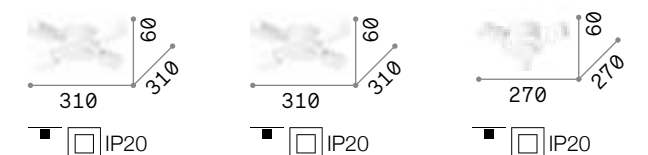

1,000 Kg / 0,0047 m³   1,000 Kg / 0,0047 m³   0,850 Kg / 0,0041 m³
E27 max 4 x 42W   E27 max 4 x 42W   E27 max 3x 42W

320373	White	new	320373	White	new	348278	White	new

3000 K	900 lm	123899	3000 K	900 lm	123899	3000 K	900 lm	123899