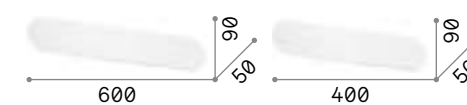

Echo

Powder coated or plated total aluminum base and diffuser. Indirect light emission. Colors: white, black, satin brass.

LED LED source 3000 K, 50.000 h life.

■ IP20

0,930 Kg / 0,0051 m³
LED 30W / 3250 lm

■ IP20

0,640 Kg / 0,0032 m³
LED 20W / 2200 lm

273945 White
285306 Black
285313 Brass

273914 White
285283 Black
285290 Brass