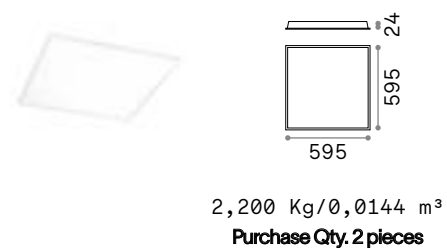

Led Panel

Source	LED SMD	UGR	<19
Power	40W	LED life	25.000 h
Driver included	On/Off	Insulation class	II
Drivers available	1-10V / DALI / Push	IP	20
CCT	3000 K / 4000 K	Material	Aluminum
CRI	≥80 / ≥90	Warranty	5 years