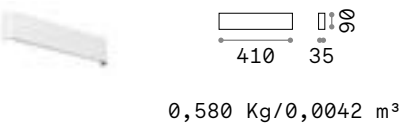

Delta

Powder-coated aluminum body.
Shiny opal polycarbonate diffusers.
Upward and downward light
emission. Colours: black and white.

Source	LED SMD	Insulation class	I
Power	10W / 37W	IP	20
Driver included	On/Off	Material	Aluminum
Drivers available	No		
CCT	3000 K / 4000 K		
CRI	≥90		
LED life	35.000 h		

LED SMD

Power	Beam	Lumen	CCT	Finish	Code	
10 W	120°+120°	1700 lm	3000K	White	345154	new
				Black	336510	new
		1800 lm	4000 K	White	345161	new
				Black	345178	new

LED SMD

Power	Beam	Lumen	CCT	Finish	Code	
14 W	120°+120°	1550 lm	3000K	White	316789	new
				Black	345185	new
		1650 lm	4000 K	White	345192	new
				Black	345208	new

LED SMD

Power	Beam	Lumen	CCT	Finish	Code	
19,5 W	120°+120°	2200 lm	3000 K	White	287645	
				Black	287638	
		2250 lm	4000 K	White	307015	
				Black	307022	

LED SMD

Power	Beam	Lumen	CCT	Finish	Code	
30 W	120°+120°	3350 lm	3000 K	White	287621	
				Black	287614	
		3500 lm	4000 K	White	307039	
				Black	307046	

LED SMD

Power	Beam	Lumen	CCT	Finish	Code	
37 W	120°+120°	4300 lm	3000 K	White	287607	
				Black	287591	
		4550 lm	4000 K	White	307053	
				Black	307060