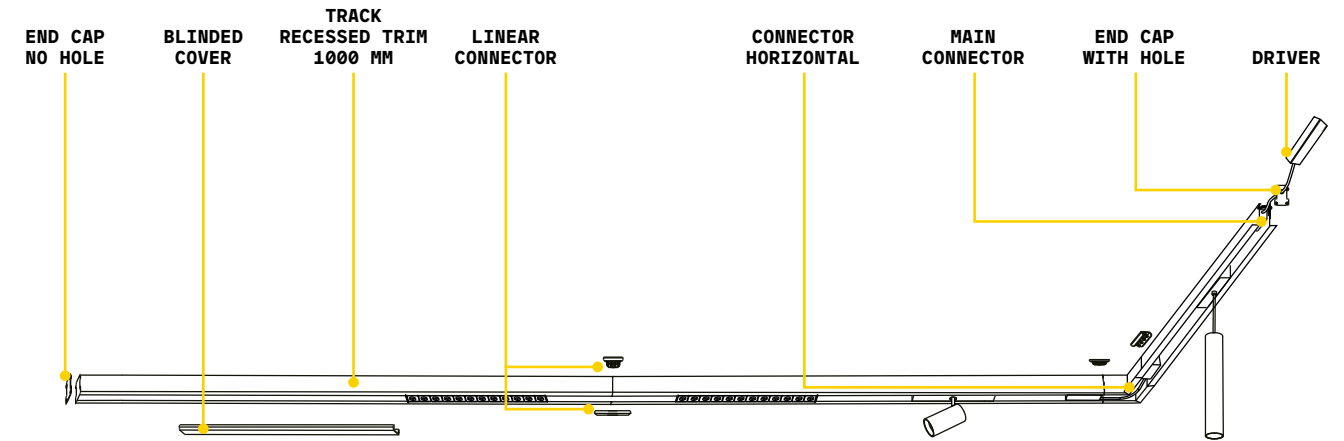

Ego - Assembly plans