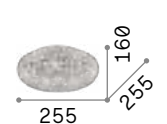

1,750 Kg / 0,0240 m³
G9 max 3 x 40W

075389 Chrome
075402 Gold

3000 K
510 lm

305486

Admiral

Diffuser composed of metal rings welded together and of cut crystal parts set inside.

LED Bulbs LED G9 3W 3000 K included.
Cod. **209043**