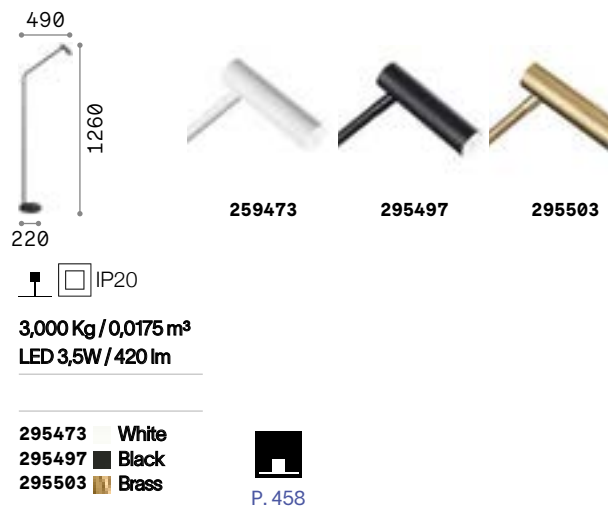

Diesis

Powder coated or plated metal frame. Adjustable diffuser: it can be rotated or inclined. PVC cable with switch. Color: black, satin nickel or satin brass.

LED LED source 3000 K, 20.000 h life.