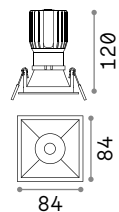

Game Trim Square

75 x 75 mm
0,310 Kg/0,0016 m³

LED COB CREE Driver ON/OFF included - CRI ≥90

Power	Beam	Lumen	CCT	Finish	Code
11W	36°	900 lm	2700 K	White +	285443
		950 lm	3000 K	White +	192376
				Black +	192352