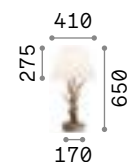

Chalet

Metal frame and bearing structure. Handcrafted and hand painted resin decorative elements. An accurate reproduction of horns and carved wood.

Lamp with integrated switch.

IP20

3,500 Kg / 0,1650 m³
E27 max 1x60W

128207 Beige

3000 K
910 lm

119571

P. 234 P. 444