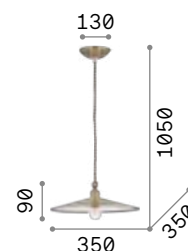

## Cantina

Metal frame, diffuser and bulb socket cover, available with antique brass or copper finish. Electrical cable covered with stranded fabric.

112732

112701

0,810 Kg / 0,0189 m<sup>3</sup>  
E27 max 1x 42W