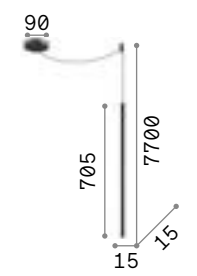

IP20
0,830 Kg / 0,0105 m³
LED 3,5W / 220 lm

341088	White	2700K	341057	White	2700K	300818	White
263441	White	3000K	263687	White	3000K	300801	Black
341095	Black	2700K	341064	Black	2700K	300825	Brass
263434	Black	3000K	263670	Black	3000K		
341101	Brass	2700K	341071	Brass	2700K		
263663	Brass	3000K	263700	Brass	3000K