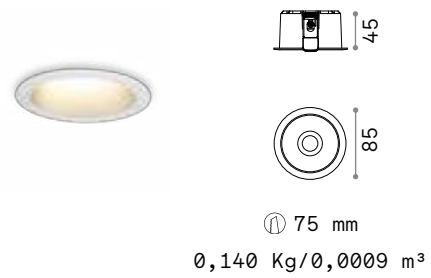

Tag new

Source	LED SMD	LED life	50.000 h
Power	7W	Insulation class	II
Driver included	On/Off	IP	20
Drivers available	No	Material	Aluminum
CCT	2700 K / 3000 K / 4000 K	Warranty	5 years
CRI	≥90		

LED SMD Driver ON/OFF included*

Power	Beam	Lumen	CCT	Finish	Code	
7W	50°	810 lm	2700 K	White	344850	new
				Black	344843	new
		830 lm	3000 K	White	331263	new
				Black	331256	new
		840 lm	4000 K	White	344874	new
				Black	344867	new