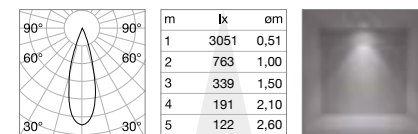

LED COB CITIZEN

Power	Beam	Control	Lumen	CCT	Finish	Code		
24 W	30°	On-Off	2400 lm	3000 K	White	282961		
					Black	257662		
			1-10V	2500 lm	4000 K	Black	321844	
				2400 lm	3000 K	White	303659	
				Black	303642			
		DALI	2400 lm	3000 K	White	286389		
					Black	286372		

FILTER HONEYCOMB
LENS*

Model	Required	Beam	Finish	Code	
TRACK16W/24W	No		Black	260860	new
TRACK16W/24W	No	18°	Clear	332086	
		45°	Clear	332093	

Light beam: **ACCENT**

CRI≥90 16W 30° 1450lm 3000K

CRI≥90 24W 30° 2000lm 3000K