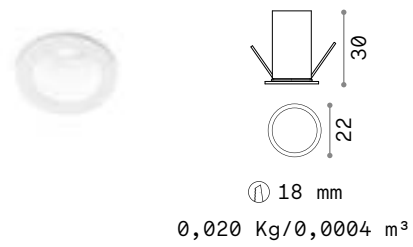

Quark new

Source	LED COB / SMD	LED life	30.000 h
Power	2,8W / 12W	Insulation class	II
Driver included	On/Off	IP	20
Drivers available	No	Material	Aluminum
CCT	3000 K	Warranty	5 years
CRI	≥90		

LED SMD BRIDGELUX Driver ON/OFF included

Power	Beam	Lumen	CCT	Finish	Code
2,8W	30°	160lm	3000 K	White	327471
				Black	305844