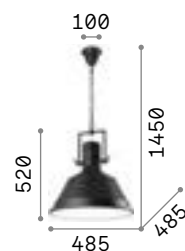

5,040 Kg / 0,0899 m³
E27 max 1x 60W

125831 ■ Black
134871 ■ Copper

3000 K
1050 lm

101323

Cantina

Metal frame, diffuser and bulb socket cover, available with antique brass or copper finish. Electrical cable covered with stranded fabric.