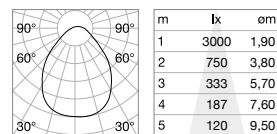

KIT PENDANT

Required	Finish	Code
No	White	254289

Light beam: WIDE

CRI≥80 53W 87° 7500lm 3000K