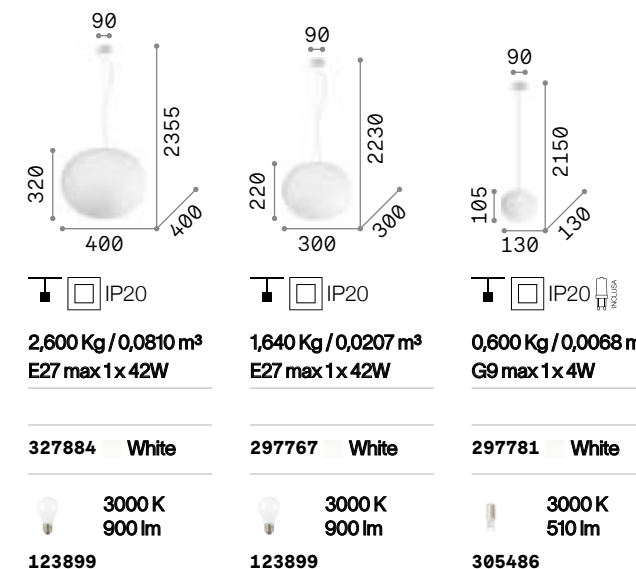

Candy

White metal frame. Blown acid-etched white glass diffuser. Steel cables adjustable in length with automatic devices.

P. 280 P. 469

Cotton

Metal frame and ceiling cap with white powder paint and magnetic closure without screws. Clear PVC cable. White acid-etched blown glass diffuser.

LED Bulbs LED G9 3W 3000 K included in 297781 model. Cod. 209043

P. 281