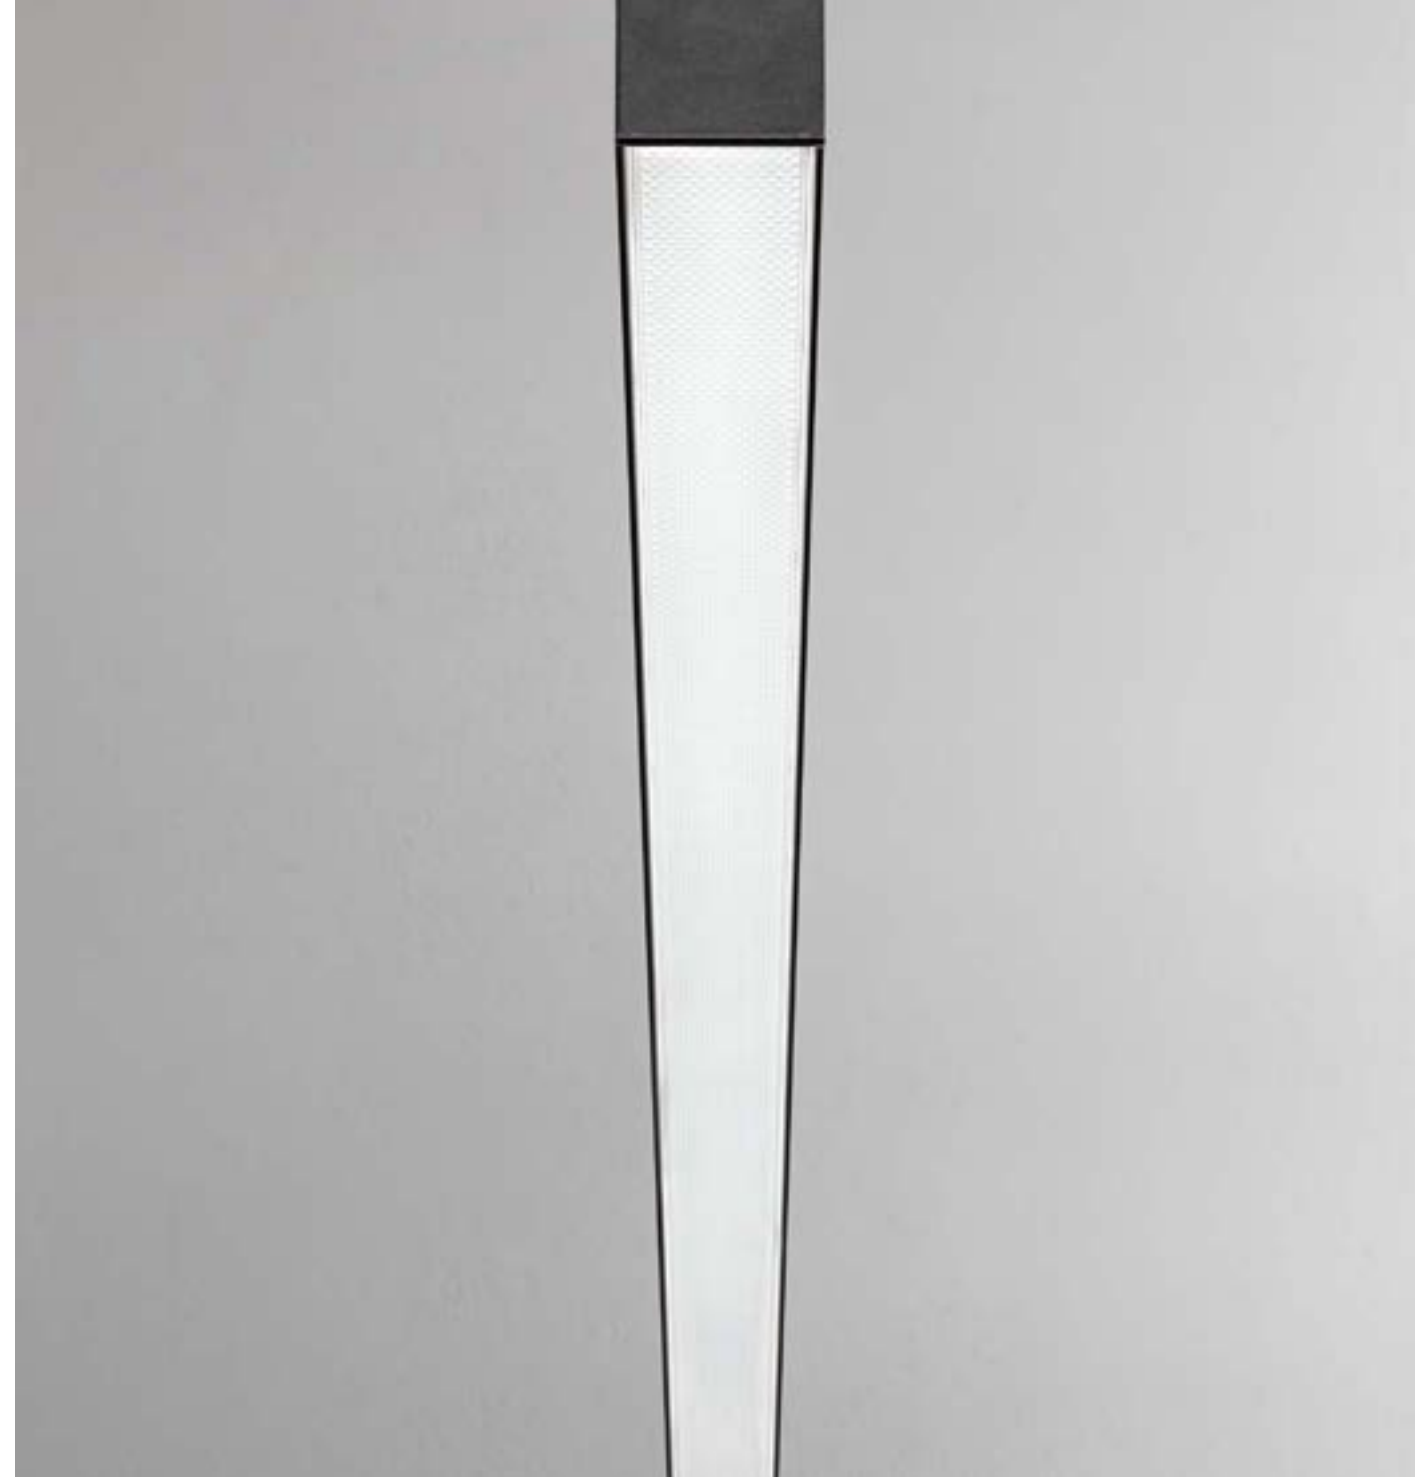

Display UGR

0,400 Kg/0,0064 m³

3-PHASE LED SMD SAMSUNG Driver ON/OFF included - UGR <22

Power	Beam	Lumen	CCT	Finish	Code
14 W	70°	1750 lm	3000 K	White	283685
				Black	283692
		1800 lm	4000 K	White	283708
				Black	283715

1,120 Kg/0,0112 m³

3-PHASE LED SMD SAMSUNG Driver ON/OFF included - UGR <22

Power	Beam	Lumen	CCT	Finish	Code
25 W	70°	3550 lm	3000 K	White	283647
				Black	283630
		3650 lm	4000 K	White	276281
				Black	283258

1,570 Kg/0,0173 m³

3-PHASE LED SMD SAMSUNG Driver ON/OFF included - UGR <22

Power	Beam	Lumen	CCT	Finish	Code
40 W	70°	5350 lm	3000 K	White	283654
				Black	283067
		5500 lm	4000 K	White	283661
				Black	283678