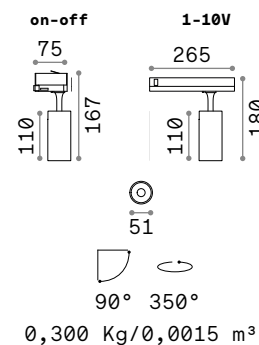

Fox 8W

3-PHASE LED COB BRIDGELUX Driver included

CRI ≥ 80

Power	Beam	Driver	Lumen	CCT	Finish	Code
8 W	41°	On-Off	1050 lm	3000 K	White	250410
					Black	250403
			1100 lm	4000 K	White	271453
					Black	271446

CRI ≥ 90

Power	Beam	Driver	Lumen	CCT	Finish	Code
8 W	41°	On-Off	800 lm	2700 K	White	340845
					Black	340838
			950 lm	3000 K	White	285368
					Black	285351
			1000 lm	4000 K	White	322339
					Black	322322
		1-10V	900 lm	3000 K	White	302546
					Black	302539
			1050 lm	4000 K	White	340869
					Black	340852

1-PHASE LED COB BRIDGELUX Driver included

CRI ≥ 90

Power	Beam	Driver	Lumen	CCT	Finish	Code
8 W	54°	On-Off	950 lm	3000 K	Black	348308

LENS*

SINGLE CONNECTION

Light beam: ACCENT

CRI ≥ 90 8W 41° 950lm 3000K

* The optional lens must be ordered in concomitance with the product and will be mounted inside the product as replacement for the default one.