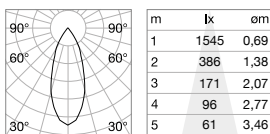

CRI≥90 11W 36° 950lm 3000K

750

* The dimmable power supplies must be ordered in concomitance with the product and will be included inside the fittings by replacing the on-off power supply.