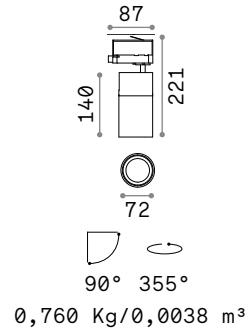

Quick 15W

3-PHASE LED COB CITIZEN

CRI ≥80

Power	Beam	Lumen	CCT	Finish	Code
15 W	30°	1800 lm	3000 K	White	222509
				Black	222523
		1950 lm	4000 K	White	222530
				Black	222547

CRI ≥90

Power	Beam	Lumen	CCT	Finish	Code
15 W	30°	1500 lm	3000 K	White	222554
				Black	222561
		1600 lm	4000 K	White	222578
				Black	222585

FILTER HONEYCOMB

LENS*

SINGLE CONNECTION

Required	Beam	Finish	Code
No		Black	222608
No	15°	Clear	222592
No	45°	Clear	253558
No		White	170145
No		Black	170152

Light beam: ACCENT