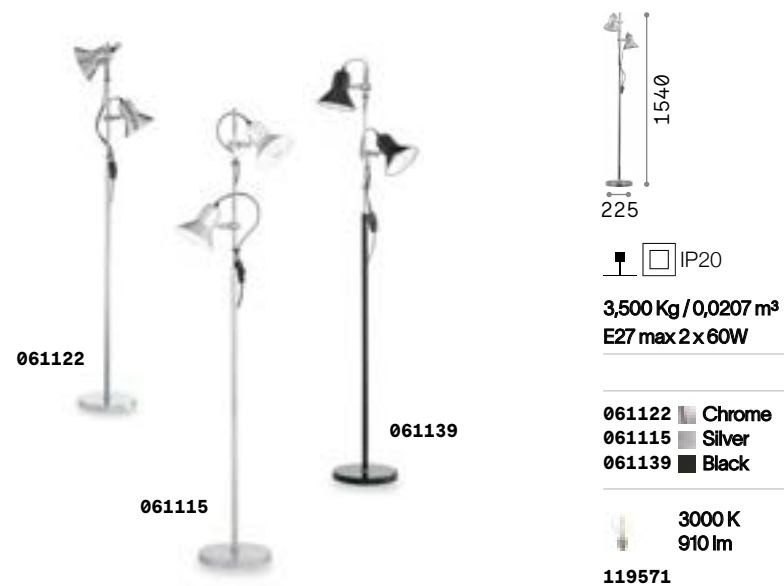

Polly

Diffusers and base in chrome, silver or black enamelled metal. Chrome metal details and joints. Adjustable diffusers.

ON
OFF Lamp with integrated switch.