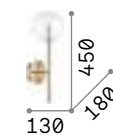

IP20

0,990 Kg / 0,0243 m³
G4 max 1x 2W

200132 Chrome
200149 Brass
345338 ShadedSm^{new}
345321 Shad. amb.^{new}

3000 K
200 lm

222257