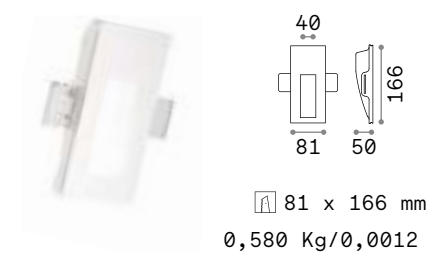

LED SMD AND DRIVER Included

Power	Lumen	CCT	Finish	Code
1W	55lm	3000K	White	249827