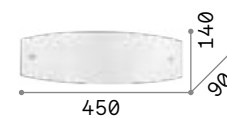

1,410 Kg / 0,0157 m³
E27 max 2 x 60W

026558 White

101286