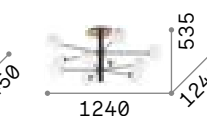

7,600 Kg / 0,1787 m³
G9 max 12 x 15W

6,500 Kg / 0,1397 m³
G9 max 10 x 15W

3,040 Kg / 0,0579 m³
G9 max 8 x 15W

273709 Black

273693 Black

328485 Black

3000 K
510 lm

3000 K
510 lm

3000 K
510 lm

305486

305486

305486