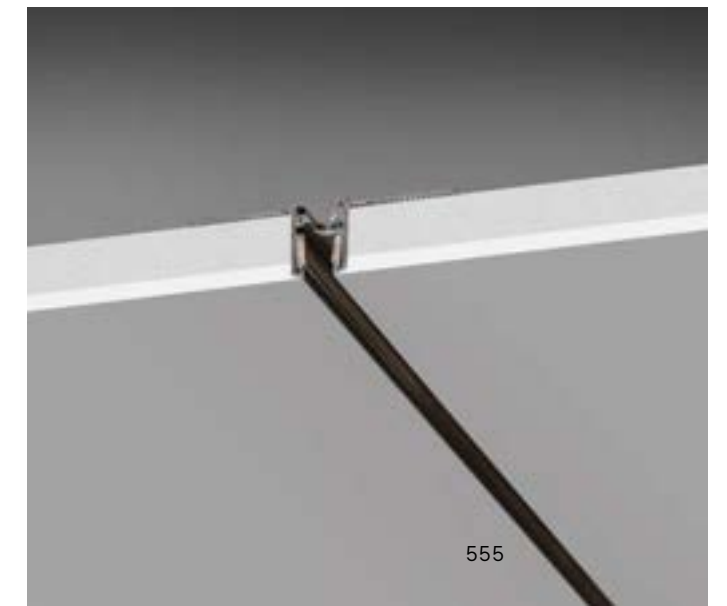

# Deva - Recessed Easy

**PROFILE RECESSED EASY** No mounting kit required, direct ceiling installation  
Maximum length per power source: 10 meters

Length	Weight	Volume	Finish	Code
1000 mm	0,370 Kg	0,0017 m <sup>3</sup>	Black	332499
2000 mm	0,870 Kg	0,0034 m <sup>3</sup>	Black	332512