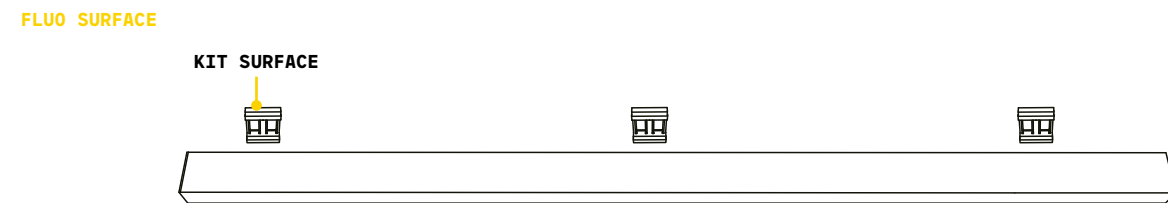

Fluo - Assembly plans

Fluo - Mounting kit

	Required	N° Cables	Cables Length	Finish	Code
KIT SUSPENSION	Yes - 1 Kit x power source	1	2000 mm	White	277929
				Black	277912
		1	5000 mm	White	276342
				Black	276335
KIT SINGLE CABLE	Yes - 1 Kit x 600 mm	1	2000 mm		220826
		1	5000 mm		243665
KIT RECESSED	Yes - 1 Kit x 600 mm				191188
KIT SURFACE	Yes - 1 Kit x 600 mm				191171

STRUCTURE CONNECTOR Maximum length per power source: 30 meters

Required	Code
Yes - 1 Kit x connection	191508