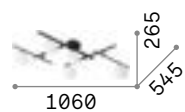

2,400 Kg / 0,0591 m³
G9 max 5 x 4W

328225 White
328218 Black
311364 Gold

3000 K
510 lm

305486