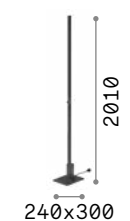

IP20

10,600 Kg / 0,0259 m³

344775 ■ Black ^{new}

P. 558