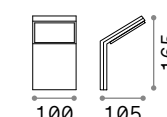

Style

Powder coated aluminum body. Opal color plastic shade. Integrated LED source. AP Sensor model with PIR sensor. Available finishes: anthracite, white, coffee, grey or black.

LED LED source 3000/4000 K, 30.000 h life.

PIR Lamp with presence detector included PIR (Passive InfraRed).

IP54

0,390 Kg / 0,0018 m³
LED 8,5W / 950/1050 lm

269139	White	3000K
221502	White	4000K
322650	Grey	3000K
322643	Grey	4000K
246857	Anthracit.	3000K