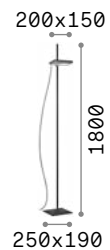

IP20
5,150 Kg / 0,0195 m³
LED 17W / 1950 lm

321585 White
305592 Black