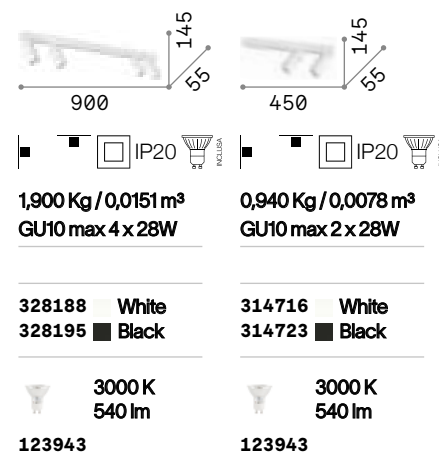

Profilo

Base with recessed fastening and adjustable powder coated metal diffuser. Finishes: white, black.

LED Bulbs LED GU10 7W 3000 K included.
Cod. **123943**