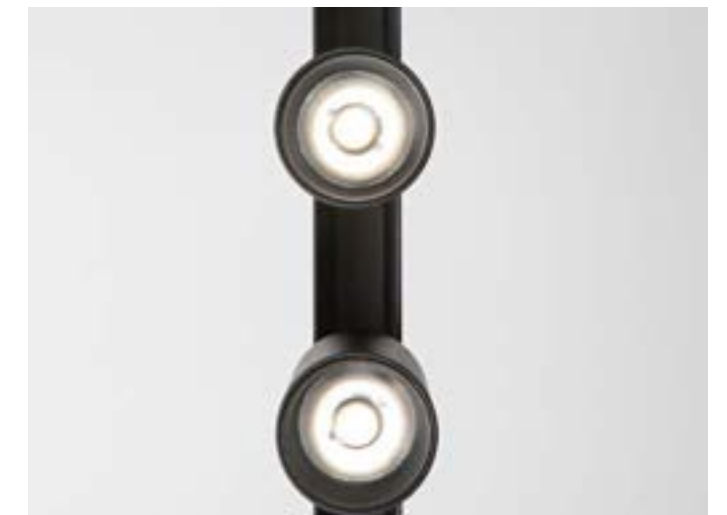

Ego Track Double

LED COB CITIZEN

Power	Beam	Control	Lumen	CCT	Finish	Code		
16 W	30°	On-Off	1400 lm	2700 K	Black	340265	new	
					White	282954		
			1-10V	Black	257648			
				1550 lm	4000 K		Black	321806
				1500 lm	3000 K		White	303635
		DALI	1400 lm	2700 K	Black	303628	new	
					White	340241		
			1500 lm	3000 K	White	286365		
					Black	303628		
					Black	286358		

LED COB CITIZEN

Power	Beam	Control	Lumen	CCT	Finish	Code		
24 W	30°	On-Off	2400 lm	3000 K	White	282961		
					Black	257662		
			1-10V	2500 lm	4000 K	Black	321844	
				2400 lm	3000 K	White	303659	
				Black	303642			
		DALI	2400 lm	3000 K	White	286389		
					Black	286372		

FILTER HONEYCOMB
LENS*

Model	Required	Beam	Finish	Code	
TRACK16W/24W	No		Black	260860	new
TRACK16W/24W	No	18°	Clear	332086	
		45°	Clear	332093	

Light beam: **ACCENT**

CRI≥90 16W 30° 1450lm 3000K

CRI≥90 24W 30° 2000lm 3000K