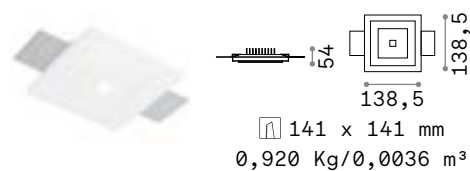

LED COB CREE Driver ON/OFF included

CRI ≥90 50.000 h

Power	Lumen	CCT	Finish	Code
12W	1200lm	3000K	White	331225 new