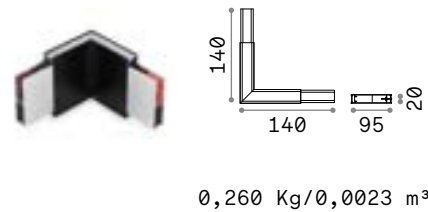

CORNER Optional - Up-light not included