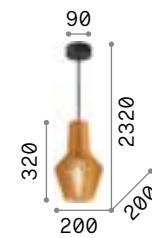

Citrus

Body with painted multilevel wood elements. Power cable coated with black fabric.

0,660 Kg / 0,0173 m³
E27 max 1x60W

159843 Wood

3000 K
910 lm
119571