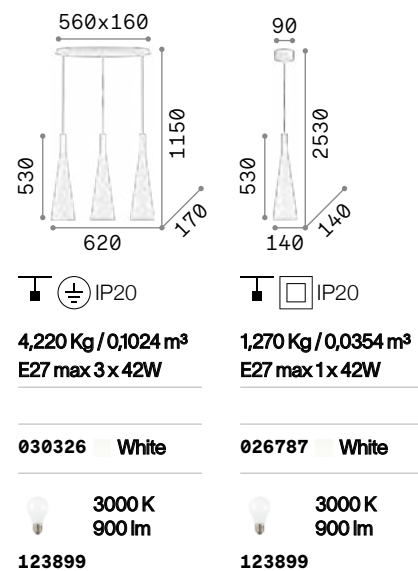

## Milk

White enameled elliptical metal frame. White blown and acid-etched glass diffuser. Power cables adjustable in length.