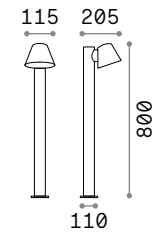

Gas

Powder coated die-cast aluminum body. Tempered and sandblasted clear glass diffuser. Available finishes: anthracite, white, coffee, grey or black.

IP43

1,790 Kg / 0,0216 m³
GU10 max 1x 35W

139470 ■ Anthracit.
322421 ■ Black
213101 ■ Coffee

4000 K
430 lm
253497

P. 823