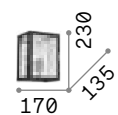

Igor

Metal body with matt black enamel finish. Shade made of clear glass slabs.

IP20

1,590 Kg / 0,0136 m³
E27 max 1 x 42W

092836 ■ Black

2200 K
440 lm

151694

P. 101

Birds

Varnished metal frame with satin brass decorative disc. White acid-etched blown glass diffusers. Color: matt black with satin brass detail.

LED Bulbs LED G9 3W 3000 K included.
Cod. 209043