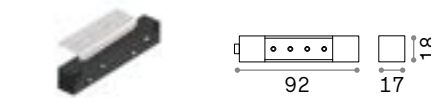

LINEAR CONNECTOR Required - 1 Kit x linear connection

Weight	Volume	Control	Finish	Code
0,16 Kg	0,0005 m³	On-Off	White	283111
			Black	286006
		1-10V / DALI	White	283111
			Black	286006