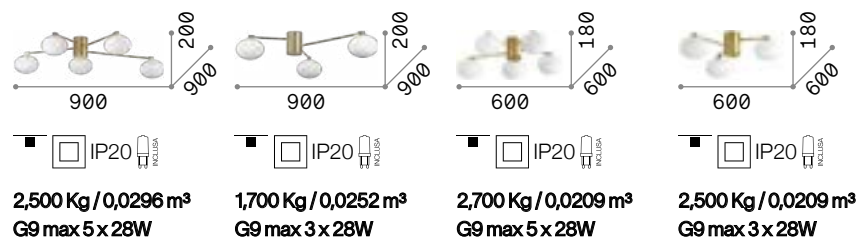

## Hermes

Plated metal base and frame. White blown acid-etched glass diffusers. Available finishes: white or satin brass.

**LED** Bulbs LED G9 3W 3000 K included. Cod. **209043**

316680 288277

316680 White 288277 Brass	322674 White 288260 Brass	322698 White 316697 Brass	322667 White 317007 Brass
3000 K 510 lm	3000 K 510 lm	3000 K 510 lm	3000 K 510 lm
305486	305486	305486	305486