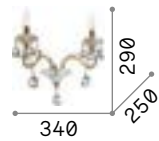

Negresco

Plated metal frame and details. Clear blown glass arms with golden inner part. Decorative elements in clear glass and cut crystal. Color: gold.

IP20

2,380 Kg / 0,0189 m³
E14 max 2 x 28W

087757 Gold

3000 K
430 lm

101248

P. 218

Florian

Metal frame with decorative glass elements. Pendants composed of cut crystal octagons and final drops. Available versions: clear glass with golden or silvery metal.