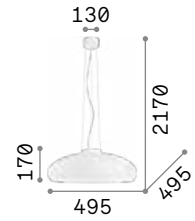

Aria

White blown acid-etched glass diffuser. Suspension lamps provided with steel wires adjustable in length with automatic devices.

IP20

4,080 Kg / 0,0847 m³
E27 max 1x60W

059679 White

3000 K
950 lm

101330