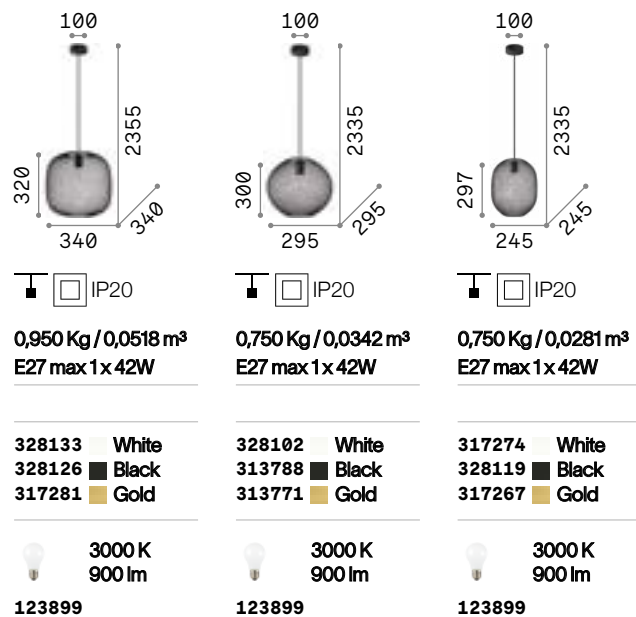

Net

Matt varnished metal ceiling cap. PVC cable. Matt varnished metal net diffuser. Finishes: white, black, gold.