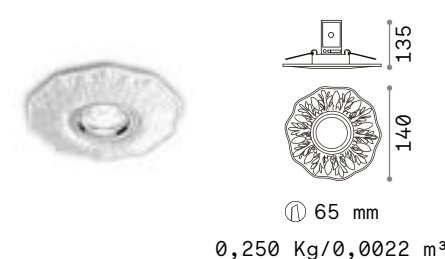

Polka

IP20

GU10 Not included - Recommended bulb 108292

Power	Material	Finish	Code
max 50W	Gypsum	White	115597
	Aluminum	Brass	115610
	Aluminum	Ant. Brass	115580