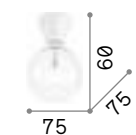

Winery

Enamelled ceramic body with integrated bulb socket with shiny white or black enamel finish.

0,290 Kg / 0,0004 m³
E27 max 1x60W

155227 White
155142 Black

3000 K
1050 lm

101323