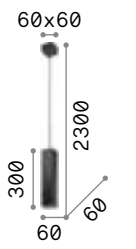

IP20

0,950 Kg / 0,0043 m³
GU10 max 1x 28W

126906 White
126913 Black

3000 K
540 lm
123943