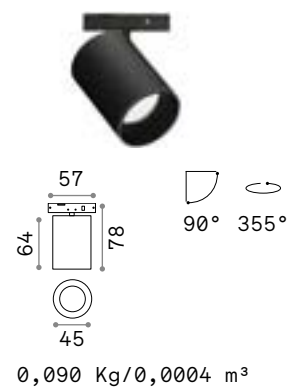

Deva Track

LED COB OSRAM

Power	Beam	Control	Lumen	CCT	Finish	Code	
2,5W	37°	On-Off	150 lm	3000 K	White	332772	new
					Black	332765	new

LED COB BRIDGELUX

Power	Beam	Control	Lumen	CCT	Finish	Code	
4,5W	34°	On-Off	450 lm	3000 K	White	332796	new
					Black	332789	new

LED COB BRIDGELUX

Power	Beam	Control	Lumen	CCT	Finish	Code	
8 W	30°	On-Off	750 lm	3000 K	White	332826	new
					Black	332819	new

Required	Beam	Model	Code	
No	15°	TRACK 2,5W	332543	new
		TRACK 4,5W	332505	new
		TRACK 8W	332468	new

LENS

Light beam: ACCENT

CRI≥90 4,5W 38° 450lm 3000K

540

541