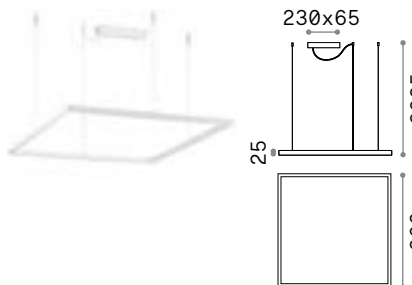

2,100 Kg/0,1317 m³

LED SMD Driver included - Cable length 2500 mm

Measure	Power	Driver	Lumen	CCT	Finish	Code
900x900	53 W	On-Off	5200 lm	3000 K	White	259192
					Black	259208