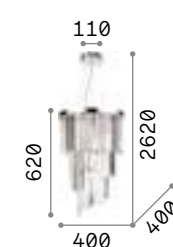

IP20

10,000 Kg / 0,1136 m³
E14 max 8 x 40W

117737 Chrome

3000 K
470 lm

101224

P. 355 P. 439