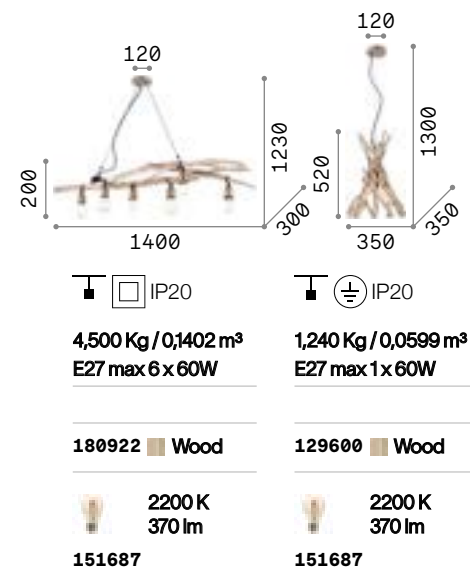

Driftwood

Metal ceiling cup. Suspended structure made of natural branches. Brushed metal bulb socket cover.