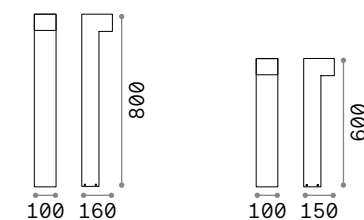

IP44

1,880 Kg / 0,0181 m³
G9 max 2 x 15W

IP44

1,550 Kg / 0,0136 m³
G9 max 2 x 15W

115085 White
246963 Grey
115061 Anthracit.
115108 Black
213262 Coffee

115092 White
246970 Grey
115078 Anthracit.
115115 Black
213279 Coffee

4000 K
530 lm
307879

4000 K
530 lm
307879

P. 841 P. 924