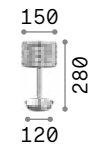

Roma

Chrome metal frame and details. Square-shaped crystal elements on sides and sandblasted bottom glass sheet.

LED Bulbs LED G9 3W 3000 K included. Cod. **209043**

ON OFF Lamp with integrated switch.

IP20

1,930 Kg / 0,0182 m³
G9 max 1x40W

114620 Chrome

3000 K
510 lm
305486 [P. 344](#) [P. 438](#)