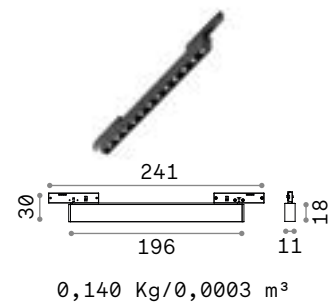

LED SMD OSRAM

Power	Beam	Control	Lumen	CCT	Finish	Code
10W	34°	On-Off	900 lm	3000 K	Black	332734

new