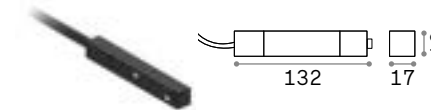

Cable length 2000 mm

MAIN CONNECTOR Required - 1 Kit x power source max 210 W

Weight	Volume	Control	Finish	Code
0,12 Kg	0,0007 m³	On-Off	White	282862
			Black	265896
		1-10V / DALI	White	286303
			Black	286297