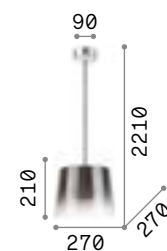

IP20

1,900 Kg / 0,0370 m³
G9 max 1x15W

271293 Chrome
271316 Amber
271309 Copper

3000 K
510 lm

305486