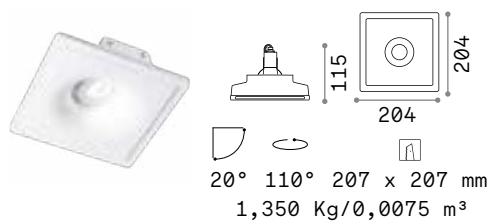

GU10 Not included - Recommended bulb 108292

Power	Finish	Code
max 35W	White	155722