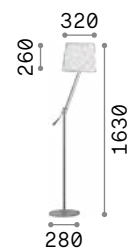

IP20

5,420 Kg / 0,0702 m³
E27 max 1 x 60W

014609 White

3000 K
1050 lm

101347

London

Metal frame with chrome finish or with matt white or black varnish. PVC foil shade coated with fabric. The chrome model has chrome semi-transparent PVC foil shade.

Lamp with integrated switch.