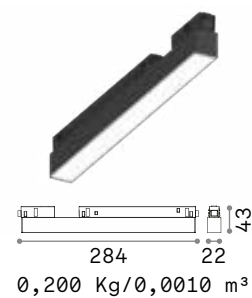

Ego Wide

LED SMD SAMSUNG

Power	Beam	Control	Lumen	CCT	Finish	Code	
7W	110°	On-Off	850 lm	3000 K	White	283029	
					Black	257709	
		1-10V	880 lm	4000 K	Black	317960	
			850 lm	3000 K	White	303796	
		DALI		850 lm	3000 K	White	286501
						Black	286495