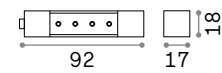

LINEAR CONNECTOR Required - 1 Kit x linear connection

Weight	Volume	Control	Finish	Code
0,16 Kg	0,0007 m³	On-Off	White	283111
			Black	286006
		1-10V / DALI	White	283111
			Black	286006