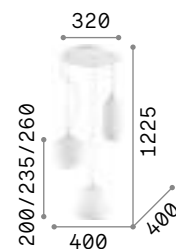

Origami

Matt varnished metal frame. White acid-etched blown glass diffusers with folds reliefs.

IP20

3,740 Kg / 0,0642 m³
E27 max.3 x 60W

198095 White

3000 K
900 lm

123899

Umile new

Metal ceiling cap and decorative elements with satin gold finish. Etched white blown glass diffusers. Black PVC cable.

LED LED source 3000 K, 20.000 h life.