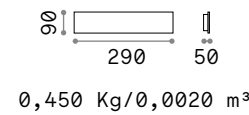

Zig Zag new

Plated or powder coated aluminum body. 360° indirect light emission. Colors: white, black or brushed brass.

LED LED source 2700 / 3000 / 4000 K, 50.000 h life.

Source	LED SMD	LED life	50.000 h
Power	12,5W / 23W / 30W	Insulation class	I
Driver included	On/Off	IP	20
Drivers available	No	Material	Aluminum
CCT	2700 K / 3000 K / 4000 K		
CRI	≥90		

LED SMD Driver included