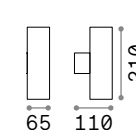

■ IP54

■ IP44

1,350 Kg / 0,0071 m³
E27 max 2 x 60W

0,720 Kg / 0,0024 m³
GU10 max 2 x 35W

- 092300 White
- 033020 Aluminum
- 163604 Grey
- 236858 Anthracit.
- 092317 Black
- 163611 Coffee

- 100388 White
- 033013 Aluminum
- 163628 Grey
- 236841 Anthracit.
- 100395 Black
- 163635 Coffee

4000 K
580 lm
151960

4000 K
430 lm
253497

P. 810