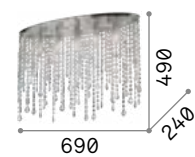

IP20

3,820 Kg / 0,0225 m³
E14 max 5 x 40W

008455 Chrome

3000 K
470 lm

101224