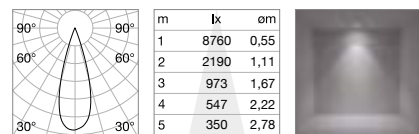

CRI ≥80 28W 30° 3550lm 3000K

* The optional lens must be ordered in concomitance with the product and will be mounted inside the product as replacement for the default one.