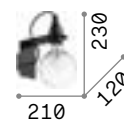

## Minimal

Metal frame with colored varnish finish. Power cable with fabric coating.

**LED** Bulbs LED E27 8W Globo D125 trasparente 3000 K included. Cod. 101347

0,720 Kg / 0,0164 m<sup>3</sup>  
E27 max 1x 60W