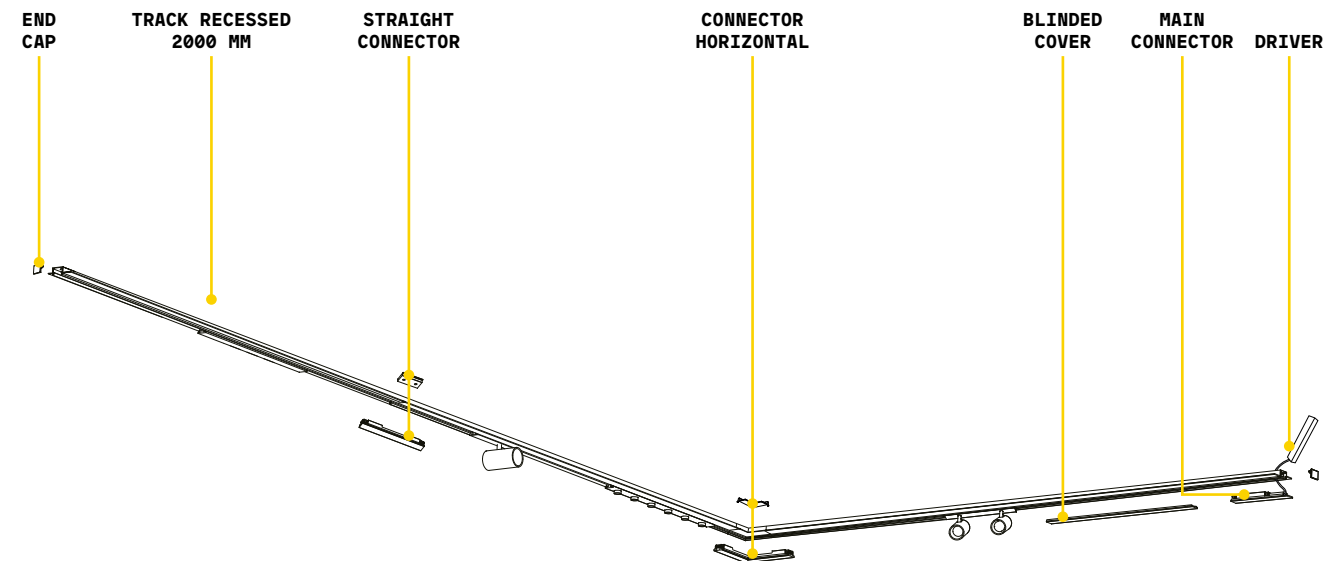

Stick Recessed

TRACK Kit for profile installation and closing cups included

Length	Weight	Volume	Finish	Code
1000 mm	0,400 Kg	0,0816 m³	Black	329598
2000 mm	0,800 Kg	0,1586 m³	Black	329604

CONNECTOR HORIZONTAL Optional

Weight	Volume	Finish	Code
0,07 Kg	0,0015 m³	Black	330365

BLINDED COVER

Required	Measure (LxHxW)	Finish	Code
No	1000 x 3 x 16 mm	Black	329635
	2000 x 3 x 16 mm	Black	329642

STRAIGHT CONNECTOR Required - 1 Kit x linear connection

Weight	Volume	Finish	Code
0,03 Kg	0,0001 m³	Black	329710

MAIN CONNECTOR Required - 1 Kit x power source

Cable length 140 mm

Weight	Volume	Finish	Code
0,08 Kg	0,0003 m³	Black	329703

DRIVER 1-10V Required

Power	Output	Class	Measure (LxHxW)	Code
150 W	48 Vdc	□	350x18x30 mm	329673

POWER SUPPLY LINEAR Required - Cable length 400 mm
It replaces Driver + Main connector

Cable length 2000 mm

Power	Output	Class	Measure (LxHxW)	Code
150 W	48 Vdc	□	304x32x16 mm	329666

Stick - Assembly plans