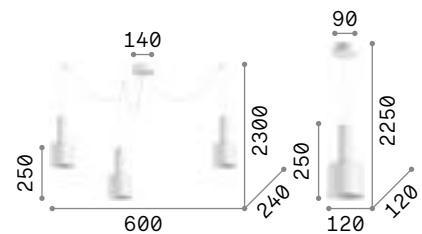

## Holly

Metal ceiling rose and diffusers with brushed brass finish or powder coated with white or black finish. Power cables coated with fabric.

IP20      IP20  
**2,740 Kg / 0,0254 m³**      **0,780 Kg / 0,0064 m³**  
**E27 max 3x 60W**      **E27 max 1x 60W**