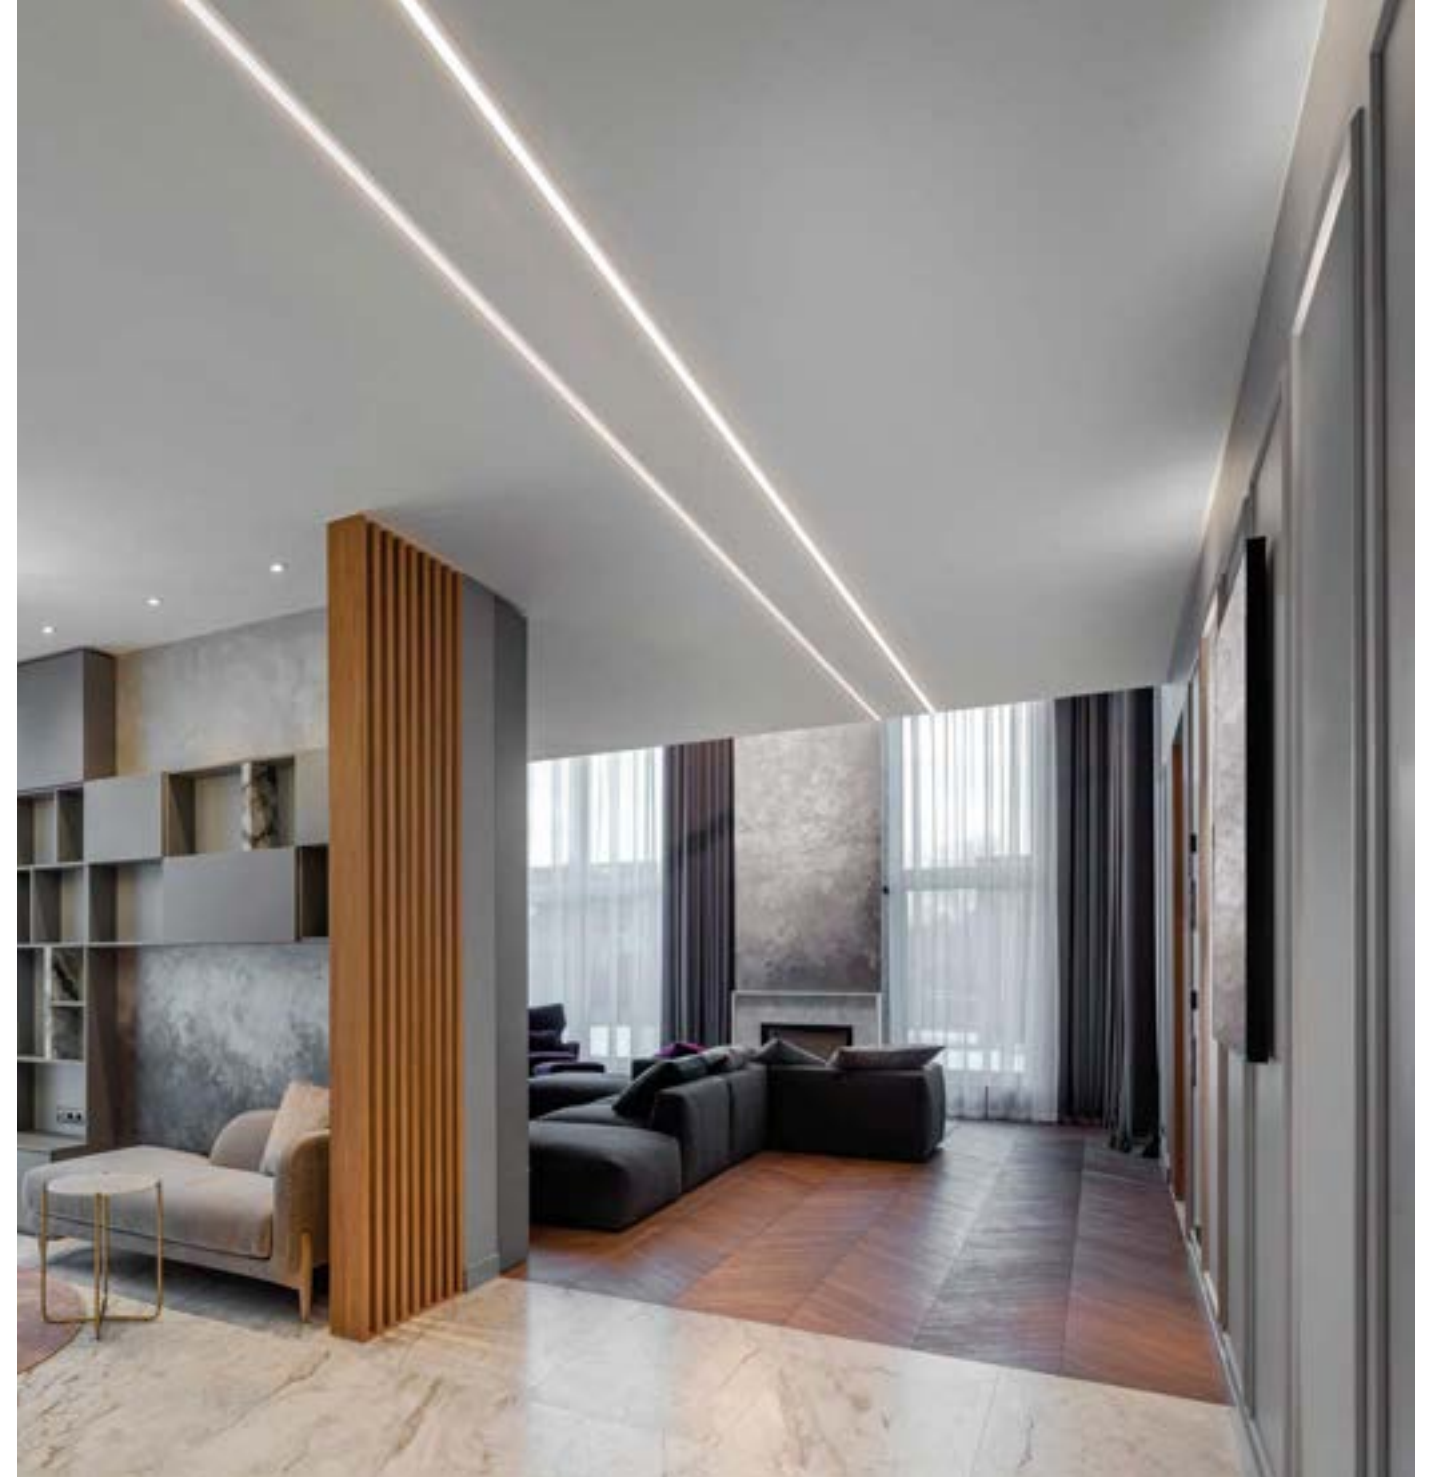

Slot Surface

6 x 9 mm Mounting kit included - Not compatible with strip LED IP65

Length	Weight	Volume	Finish	Code
2000 mm	0,14 Kg	0,0082 m³	White	346243
	0,14 Kg	0,0082 m³	Black	346236
3000 mm	0,21 Kg	0,0122 m³	White	346267
	0,21 Kg	0,0122 m³	Black	346250

new
new
new
new

STRIP LED AND DRIVER Recommended Strip LED max 8 W/m

11 x 5 mm Mounting kit included - Not compatible with strip LED IP65

Length	Weight	Volume	Finish	Code
2000 mm	0,20 Kg	0,0020 m³	White	203089
	0,20 Kg	0,0020 m³	Aluminu.	203072
3000 mm	0,34 Kg	0,0029 m³	White	204598
	0,34 Kg	0,0029 m³	Aluminu.	204581

14 x 15 / 22 mm Mounting kit included - Not compatible with strip LED IP65

Measure	Weight	Volume	Finish	Code
2000x15mm	0,20 Kg	0,0015 m³	White	307145
2000x22mm	0,40 Kg	0,0021 m³	White	307152

STRIP LED AND DRIVER Recommended Strip LED max 15 W/m

31 x 37 mm Mounting kit included

Length	Weight	Volume	Finish	Code
2000 mm	1,40 Kg	0,0032 m³	White	270524
	1,40 Kg	0,0032 m³	Black	270517
3000 mm	2,10 Kg	0,0048 m³	White	270548
	2,10 Kg	0,0048 m³	Black	270531

Required	N° Cables	Cables Length	Code
No - 1Kit x 2000 mm	2	3000 mm	270449
Yes - 1Kit x connection			270463

STRIP LED AND DRIVER Recommended Strip LED max 40 W/m

SUSPENSION KIT

STRUCTURE CONNECTOR

Mounting kit 11 x 5 mm.