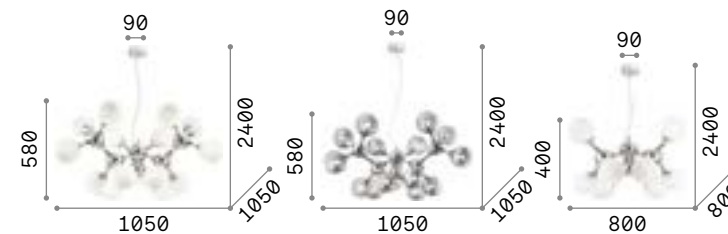

8,000 Kg / 0,3063 m³
E14 max 15 x 28W

082073 White
241012 Brass

3000 K
480 lm

101200

8,000 Kg / 0,4651 m³
E14 max 15 x 28W

200491 Chrome

3000 K
480 lm

101200

5,300 Kg / 0,1480 m³
E14 max 9 x 28W

082059 White
241036 Brass

3000 K
480 lm

101200

P. 322