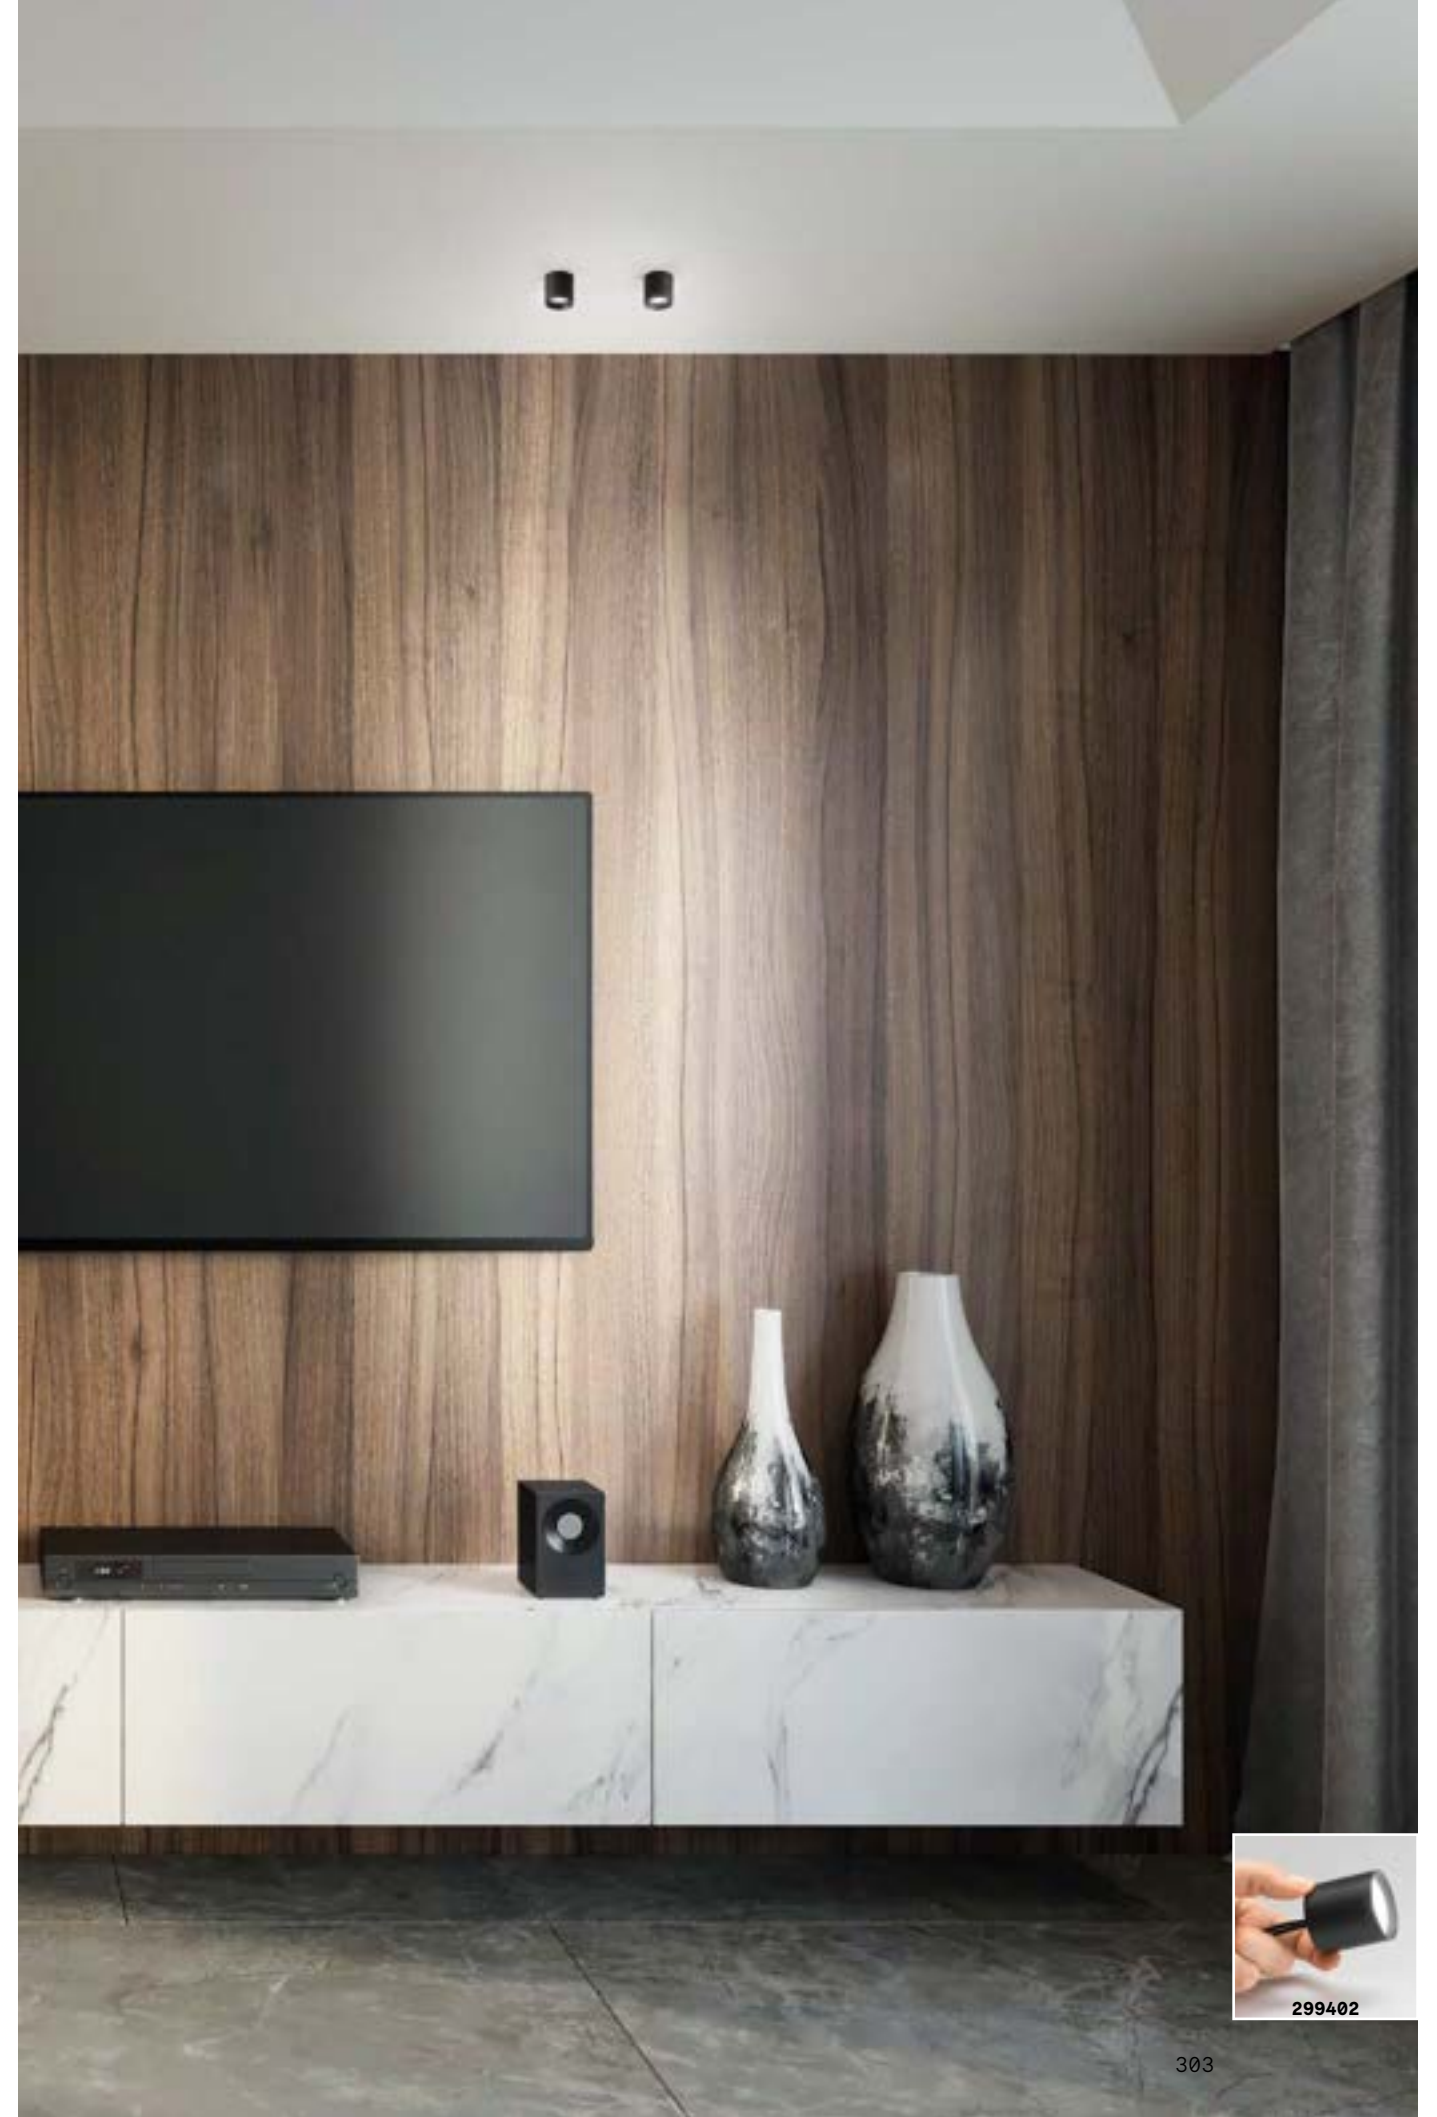

# Nitro Square

White or black matt varnished aluminum body. Internally finished with plastic mask. Integrated LED source with lens.

Source	LED DOB / COB	Insulation class	I - II
Power	5W / 25W	IP	20
Driver included	On/Off	Material	Aluminum
Drivers available	No		
CCT	3000 K / 4000 K		
CRI	≥90		
LED life	50.000 h		