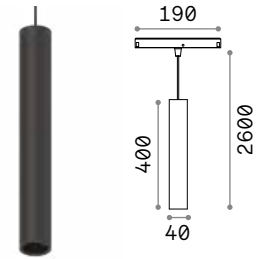

0,550 Kg/0,0023 m³

LED COB CITIZEN UGR <19

Power	Beam	Control	Lumen	CCT	Finish	Code	
12W	30°	On-Off	1050 lm	3000 K	White	282879	
					Black	257747	
					Black	321653	
		1-10V	White	303598			
			Black	303574			
			DALI	1050 lm	3000 K	White	286327
	Black	286310