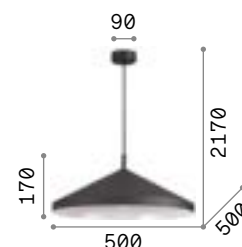

Yurta

Powder coated metal ceiling rose and shade. Power cables coated with fabric. Colors: total white or black with white inside.

IP20

1,760 Kg / 0,0687 m³
E27 max 1x60W

285160 White
281582 Black

3000 K
900 lm

123899