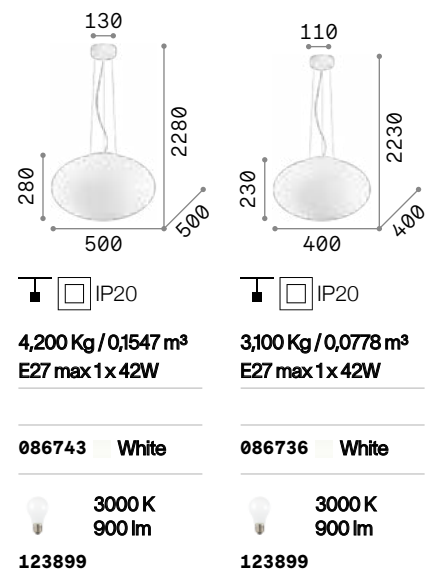

P. 280 P. 469