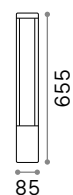

Tifone

Powder coated die-cast aluminum base and frame with anthracite finish. Clear tempered glass diffuser. Downward light emission.

LED LED source 3000 K, 20.000 h life.

IP65

1,250 Kg / 0,0054 m³
LED 8,5W / 710 Lm

250953 ■ Anthracit.