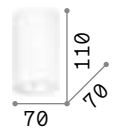

IP20

IP20

0,430 Kg / 0,0023 m³
GU10 max 1x35W

0,620 Kg / 0,0023 m³
GU10 max 1x35W

155869 White

155791 White

3000 K
410 lm

3000 K
410 lm

108292

108292