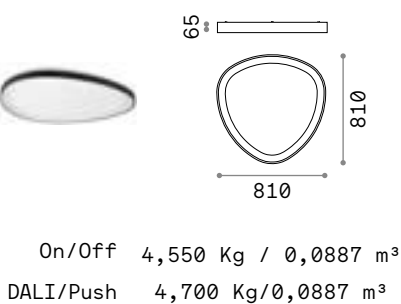

LED SMD Driver included

Measure	Power	Driver	Lumen	CCT	Finish	Code	
810x810	42 W	On-Off	4150 lm	2700 K	White	341491	new
					Black	341507	new
					Brass	341514	new
			4450 lm	3000 K	White	328072	
					Black	328089	
					Brass	328096	
	42 W	DALI/Push	4150 lm	3000 K	White	328973	
					Black	328980	
					Brass	329260