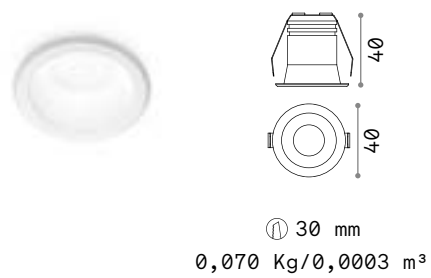

Virus

Source	LED SMD	LED life	50.000 h
Power	3W	Insulation class	II
Driver included	On/Off	IP	20
Drivers available	No	Material	Aluminum
CCT	3000 K	Warranty	5 years
CRI	≥90		

LED SMD OSRAM Driver ON/OFF included

Power	Beam	Lumen	CCT	Finish	Code
3W	20°	210 lm	3000 K	White	+ 244808
				Gold	+ 244822
				Black	+ 244846
				Gold	+ 244853