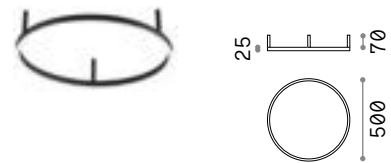

Oracle Slim new

Ceiling lamp consisting of a thin matt white or black painted aluminum frame and opal polycarbonate diffuser. Circular model available in three different sizes. Integrated LEDs; available in 3000 K color temperature; CRI ≥ 90; LED useful life 50.000 h; IP20 protection, insulation class II.

Source	LED SMD	CRI	≥90
Power	29W/37W/53W	LED life	50.000 h
Driver included	On/Off	Insulation class	II
Drivers available	No	IP	20
Beam	115°	Material	Aluminum
CCT	2700 K / 3000 K / 4000 K		

1,240 Kg/0,0455 m³

LED SMD Driver included

Measure	Power	Driver	Lumen	CCT	Finish	Code	
ø 500	29 W	On-Off	2850 lm	2700 K	White	341897	new
					Black	341880	new
			3000 lm	3000 K	White	265971	
					Black	265988	
			3400 lm	4000 K	White	341910	new
					Black	341903	new