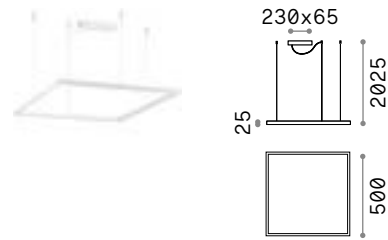

Oracle Slim Square

Suspended lamp consisting of a thin matt white or black painted aluminum frame and opal polycarbonate diffuser. Available in three different sizes. Integrated LEDs; available in 3000 K color temperatures and ON-OFF control; CRI ≥ 90; LED useful life 50.000 h; IP20 protection, insulation class II.

Source	LED SMD	LED life	50.000 h
Power	33W / 53W	Insulation class	II
Driver included	On/Off	IP	20
Drivers available	No	Material	Aluminum
Beam	115°		
CCT	3000 K		
CRI	≥90		

1,730 Kg/0,0422 m³

LED SMD Driver included - Cable length 2500 mm

Measure	Power	Driver	Lumen	CCT	Finish	Code
500x500	33 W	On-Off	3050 lm	3000 K	White	259154
					Black	259161