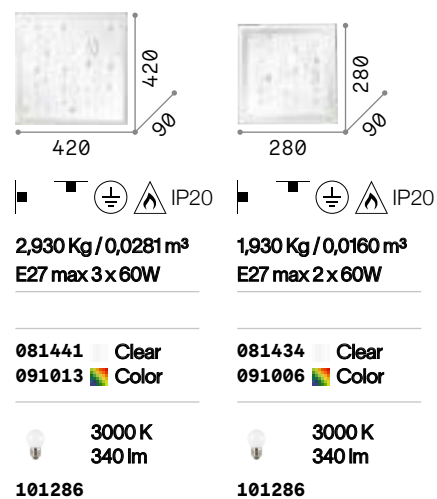

Ocean

Diffuser composed of two glass sheets: the back one with mirror edge and frosted in the middle, the front one with decorative serigraph and glass buttons.

Squish ^{new}

Metal base. Double polycarbonate diffuser: satin opal the inner one, clear the external one.

LED LED source 3000 K, 25.000 h life.