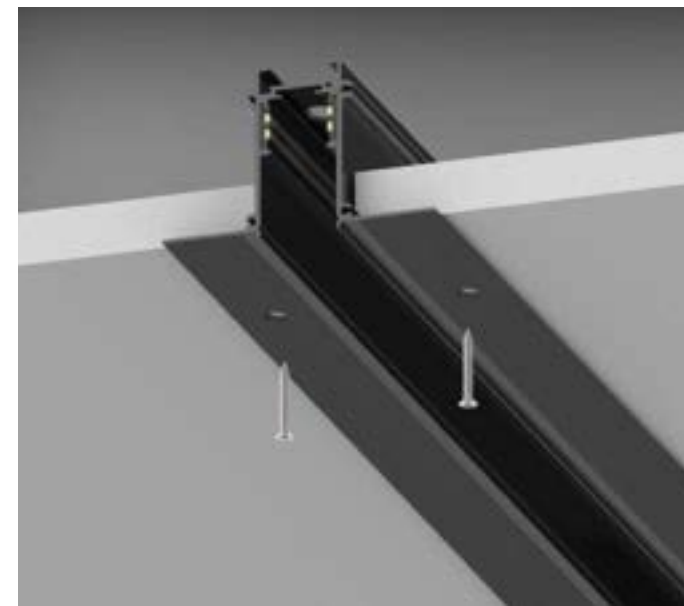

Ego - Assembly plans