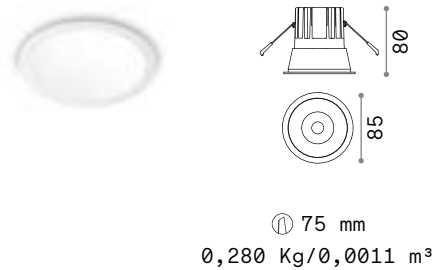

Game Trim Round

LED COB CREE Driver ON/OFF included

Power	Beam	Lumen	CCT	Finish	Code
11W	36°	900 lm	2700 K	White +	285429
				Gold +	341347
		950 lm	3000 K	Silver +	192284
				White +	192291
				Black +	192277
1100 lm	4000 K	Gold +	192307		
		White +	267975		
				Gold +	341361

new