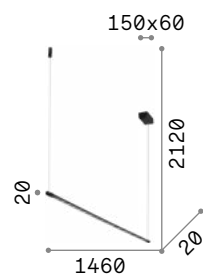

Yoko

Matt varnished ceiling rose, frame and support for the metal cable. Opal polycarbonate diffuse. Clear PVC electrical cable. Colors: white or black.

LED LED source 3000 K, 30.000 h life.

IP20

0,700 Kg / 0,0383 m³
LED 17W / 1700 lm

258898 ■ White
258928 ■ Black