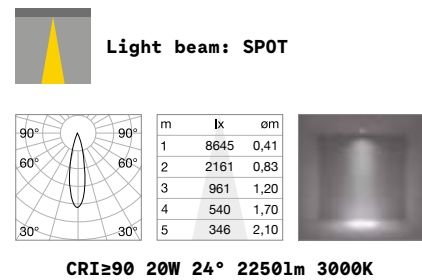

Game Trim Round

LED COB BRIDGELUX

Power	Beam	Lumen	CCT	Finish	Code		
20W	24°	2100 lm	2700 K	White	+	341408	new
				Gold	+	341392	new
		2250 lm	3000 K	White	+	273174	
				Gold	+	341422	new

LED COB BRIDGELUX Driver ON/OFF included

Power	Beam	Lumen	CCT	Finish	Code		
20W	24°	2100 lm	2700 K	Black	+	341378	new
				Gold	+	341385	new
		2250 lm	3000 K	Black	+	273167	
				Gold	+	341415	new

748

RECESSED LIGHTS

749