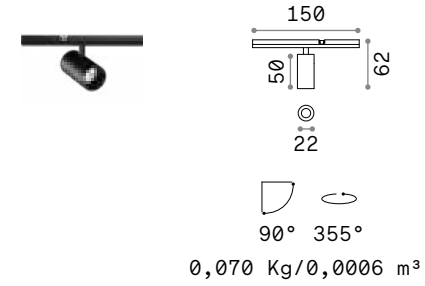

Stick Track Single

LED SMD BRIDGELUX

Power	Beam	Lumen	CCT	Finish	Code
3W	24°	240 lm	2700 K	Black	345048
		250 lm	3000 K	Black	329505

new

0,070 Kg/0,0006 m³