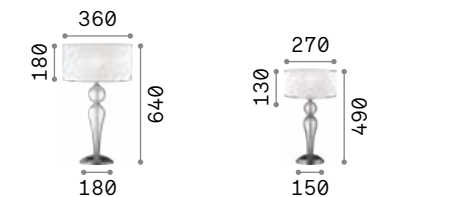

IP20

3,000 Kg / 0,0652 m³
E27 max 1x60W

044491 Clear

3000 K
900 lm
123899

IP20

1,900 Kg / 0,0610 m³
E27 max 1x60W

051406 Clear

3000 K
900 lm
123899