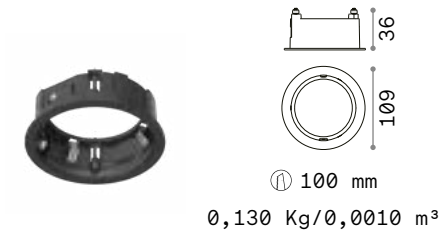

21 W

Finish	Code
White	324883
Black	324005