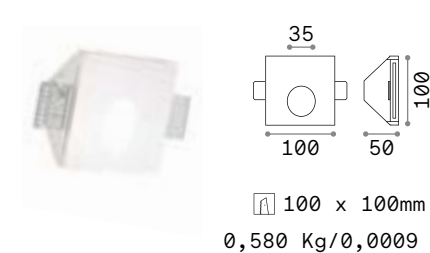

Walky

IP20 CRI ≥90 50.000 h GYPSUM

LED SMD AND DRIVER Included

Power	Lumen	CCT	Finish	Code
1W	55lm	3000K	White	249834