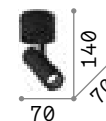

Play

Powder coated die-cast aluminum base, junction and orientable body. Knurled clear acrylic diffuser. Available with black finish or white finish with black rear cover and front inner ring.

LED LED source 3000 K, 30.000 h life.

IP20

0,240 Kg / 0,0010 m³
LED 7W / 520 lm

258287 White
268101 Black

P. 778