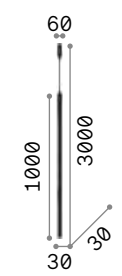

Ultrathin new

Matt painted or plated metal ceiling cap and body. Electrical cable coated with fabric. Colors: white, chrome, brushed brass or black.

LED Led source 3000 K, 30.000 h life.

0,670 Kg / 0,0036 m³
LED 11,5W / 1150 lm / 51°

0,860 Kg / 0,0036 m³
LED 11,5W / 1150 lm / 51°

0,460 Kg / 0,0036 m³
LED 11,5W / 1150 lm / 51°

0,450 Kg / 0,0019 m³
LED 11,5W / 1150 lm / 51°

142906 White On-Off	194172 White On-Off	156682 White On-Off	194189 White On-Off
164878 Chrome On-Off	194196 Black On-Off	187662 Chrome On-Off	194202 Black On-Off
142913 Black On-Off	339757 Brass new	156699 Black On-Off	339740 Brass new
339733 Brass On-Off new		339726 Brass On-Off new	
321783 Black Del/ Push		321813 Black Del/ Push