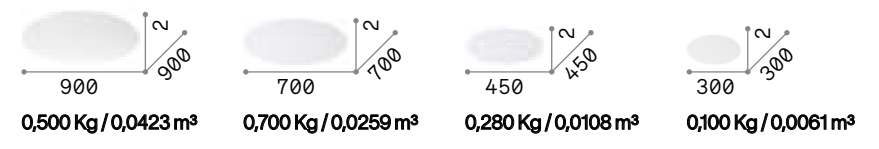

P. 292 P. 434 P. 482 P. 530

339252 Clear	new 270050 Clear	270043 Clear	346847 Clear new