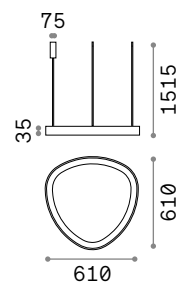

On/Off 1,710 Kg / 0,0462 m³

DALI/Push 1,600 Kg / 0,0389 m³