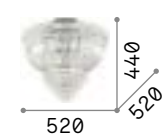

IP20

6,310 Kg / 0,1413 m³
E14 max 6 x 28W

207186 Chrome
201016 Brass

3000 K
470 lm

101224