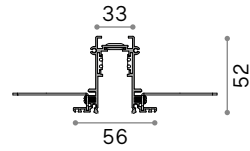

Ego - Recessed

TRACK Kit for assembly profile included
Maximum length per power source: 25 meters

Length	Weight	Volume	Finish	Code
1000 mm	1,52 Kg	0,0039 m³	White	282923
			Black	258171
2000 mm	2,94 Kg	0,0078 m³	White	282930
			Black	266183