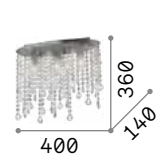

IP20

1,800 Kg / 0,0094 m³
E14 max 3 x 40W

008370 Chrome

3000 K
470 lm

101224

P. 201