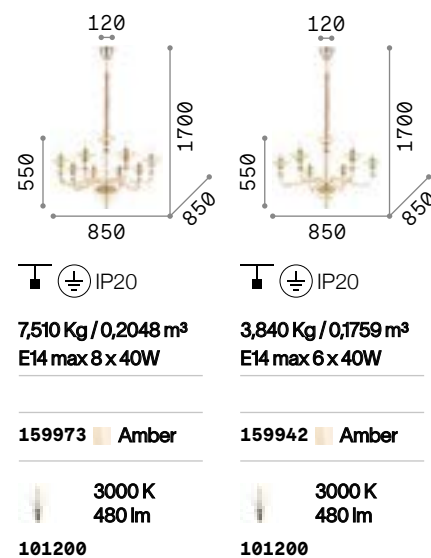

Danieli

Golden metal structure and details.
Hand modeled and blown glass
decorative elements. Velvet chain
cover. Color: amber.

Brigitta

Handcrafted clear or amber blown
glass chandelier with metal body
and velvet chain cover.