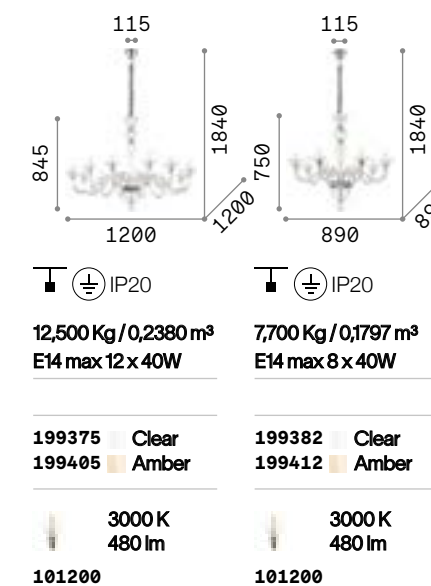

Danieli

Golden metal structure and details.
Hand modeled and blown glass
decorative elements. Velvet chain
cover. Color: amber.

Brigitta

Handcrafted clear or amber blown
glass chandelier with metal body
and velvet chain cover.