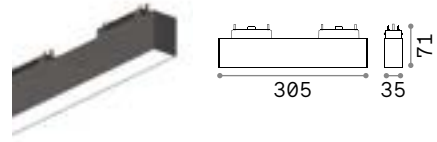

Arca Wide

LED SMD SAMSUNG

Power	Beam	Lumen	CCT	Finish	Code
13W	98°	1550 lm	3000 K	Black	222943
		1650 lm	4000 K	Black	223025

0,410 Kg/0,0025 m³