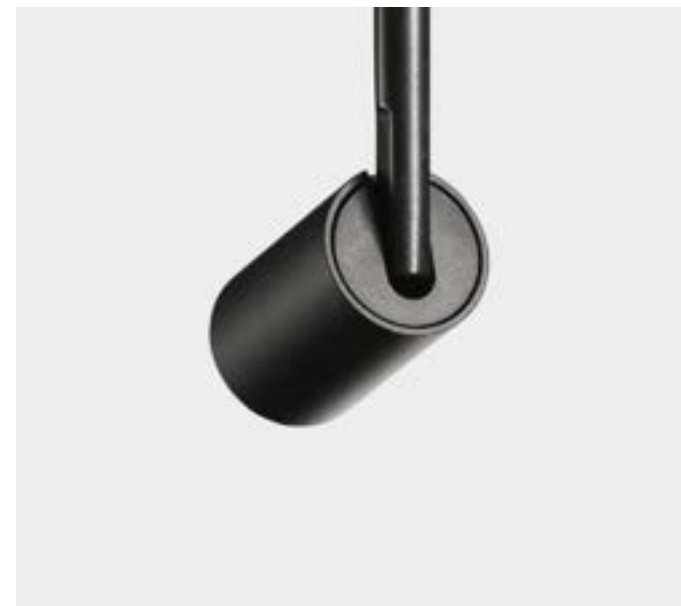

Ego Track Single

LED SMD OSRAM

Power	Beam	Control	Lumen	CCT	Finish	Code	
3W	30°	On-Off	200 lm	3000 K	White	282978	
					Black	257617	
			220 lm	4000 K	Black	317977	
		1-10V	200 lm	3000 K	White	303673	
					Black	303666	
			DALI	200 lm	3000 K	White	286402
						Black	286396

FILTER HONEYCOMB

LENS

Model	Required	Beam	Finish	Code
Ego 3W	No		Black	260853
Ego 3W	No	18°	Clear	332062
		45°	Clear	332079

new

new

Light beam: ACCENT

CRI≥90 3W 30° 200lm 3000K

560

561