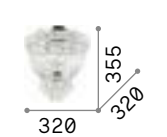

IP20

3,010 Kg / 0,0392 m³
E14 max 3 x 28W

207162 Chrome
200996 Brass

3000 K
470 lm

101224

P. 208

P. 439