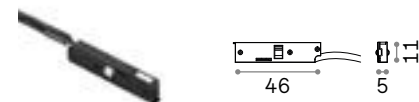

MAIN CONNECTOR Required - 1 Kit x power source max 140W

Weight	Volume	Control	Finish	Code
0,001 Kg	0,0002 m³	On-Off	Black	332581

new

Cable length 1500 mm

DRIVER ON/OFF Required

Power	Output	Class	Measure(LxHxW)	Code
75 W	24 Vdc	☐	168x30x38 mm	332659
150 W	24 Vdc	☐	227x30x38 mm	332628

new
new