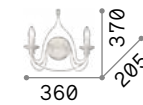

Corte

Totally handcrafted metal frame. Hand painted finish with antiqued effect. Available versions: white or rusty effect.

IP20

1,060 Kg / 0,0329 m³
E14 max 2 x 40W

028460 White
057200 Rust

3000 K
470 lm

101224 P. 215

Pegaso

Chromed or satin brass metal frame. Cut crystal main body, candle cups and pendants. Organza fabric shades.