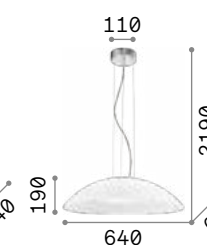

IP20

6,600 Kg / 0,1304 m³
E27 max 3x60W

035727 White

3000 K
340 lm

101286