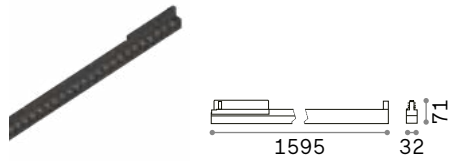

1,570 Kg/0,0173 m³

3-PHASE LED SMD SAMSUNG Driver ON/OFF included - UGR <16

Power	Beam	Lumen	CCT	Finish	Code
42 W	60°	3750 lm	3000 K	White	283555
				Black	283562
		4350 lm	4000 K	White	283579
				Black	283586