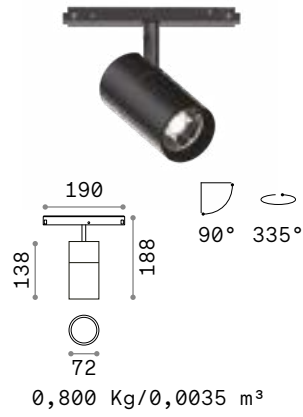

Ego Track Single

LED COB CITIZEN

Power	Beam	Control	Lumen	CCT	Finish	Code
19W	35°	On-Off	2200 lm	3000 K	White	307558
			2350 lm	4000 K	Black	305608
		1-10V	2200 lm	3000 K	White	307527
			2200 lm	3000 K	Black	307510
		DALI	2200 lm	3000 K	White	307541
			2200 lm	3000 K	Black	307534