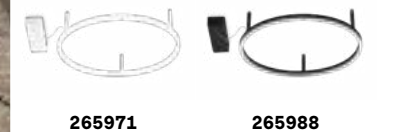

LED SMD Driver included

Measure	Power	Driver	Lumen	CCT	Finish	Code	
ø 900	53 W	On-Off	5150 lm	2700 K	White	341972	new
					Black	341965	new
			5200 lm	3000 K	White	266015	
					Black	266022	
			5350 lm	4000 K	White	341996	new
					Black	341989	new