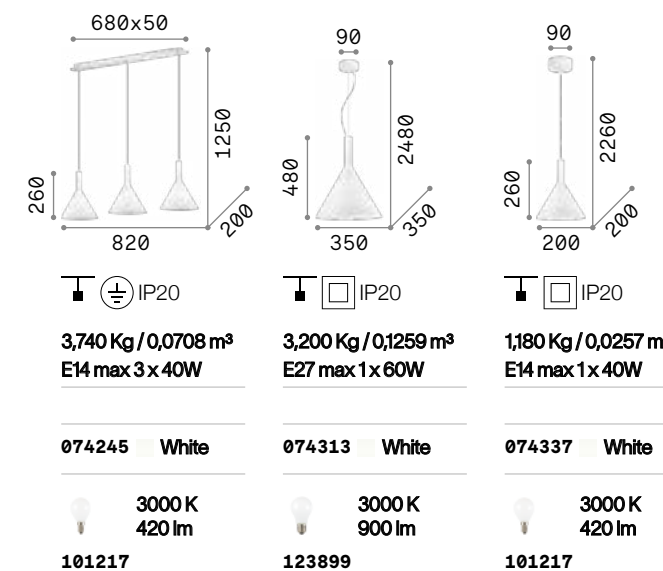

Cocktail

Blown overlay acid-etched glass diffuser. White inside and colored outside. Suspension models supplied with cables adjustable in length.