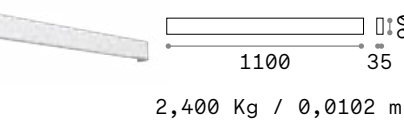

LED SMD

Power	Beam	Lumen	CCT	Finish	Code	
37 W	120°+120°	4300 lm	3000 K	White	287607	
				Black	287591	
		4550 lm	4000 K	White	307053	
				Black	307060