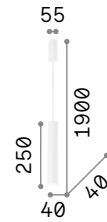

IP20

0,680 Kg / 0,0048 m³
LED 11W / 1050 lm

211459 White
211466 Black