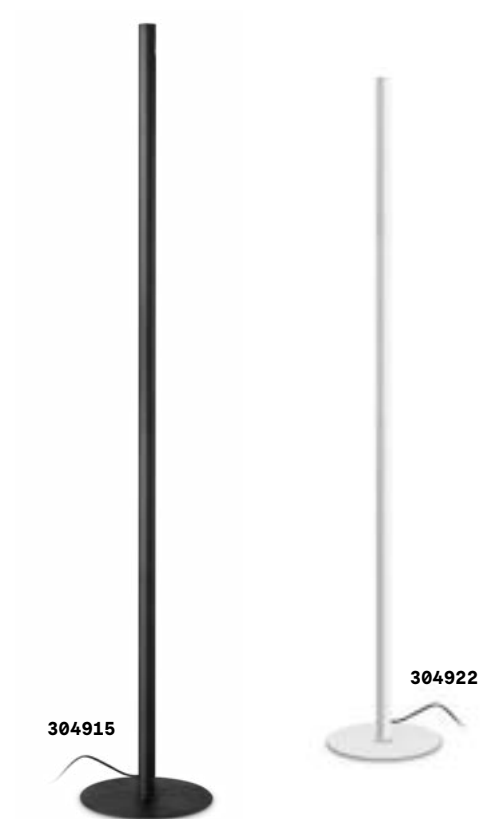

Look

Powder coated metal base and aluminum body. Clear glass diffusers. PVC cable. Ground driver with dimmer. Finishes: white, black.

LED LED source 3000 K, 30.000 h life.

+ Lamp with dimmer.

**ON
OFF** Lamp with integrated switch.