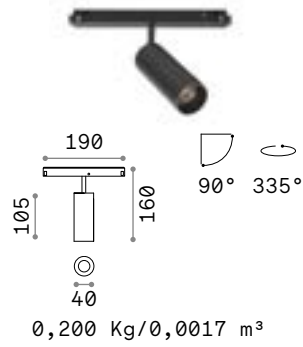

LED COB CITIZEN

Power	Beam	Control	Lumen	CCT	Finish	Code		
12 W	30°	On-Off	1000 lm	2700 K	Black	340425		
			1200 lm	3000 K	White	282992		
					Black	257655		
			1250 lm	4000 K	Black	321967		
			1200 lm	3000 K	White	303710		
		1-10V		DALI	1000 lm	2700 K	Black	340401
					1200 lm	3000 K	White	286440
							Black	286433

new

new

Model	Required	Beam	Finish	Code
TRACK8W/12W	No		Black	260860
TRACK8W/12W	No	18°	Clear	332086
		45°	Clear	332093

new

new