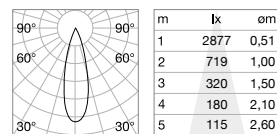

Ego Pendant

0,150 Kg/0,0020 m³

LED COB CITIZEN UGR <19

Power	Beam	Control	Lumen	CCT	Finish	Code
5,5W	66°	On-Off	530 lm	3000 K	Black	332451
		1-10V	530 lm	3000 K	Black	344782
		DALI	530 lm	3000 K	Black	344799

new
new
new

0,550 Kg/0,0023 m³

LED COB CITIZEN UGR <19

Power	Beam	Control	Lumen	CCT	Finish	Code	
12W	30°	On-Off	1050 lm	3000 K	White	282879	
					Black	257747	
					Black	321653	
		1-10V	White	303598			
			Black	303574			
			DALI	1050 lm	3000 K	White	286327
	Black	286310					

0,900 Kg/0,0125 m³

LED COB CITIZEN

Power	Beam	Control	Lumen	CCT	Finish	Code
10W	-	On-Off	1050 lm	3000 K	White	327532
					Black	327525

Light beam: ACCENT

Light beam: WIDE

CRI≥90 12W 30° 1050lm 3000K

CRI≥90 10W 1050lm 3000K

582

ADJUSTABLE CABLE

583