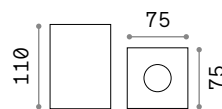

LED COB BRIDGELUX

Power	Beam	Lumen	CCT	Finish	Code
15 W	36°	1400 lm	3000 K	White	206011
				Black	206028

0,400 Kg/0,0013 m³