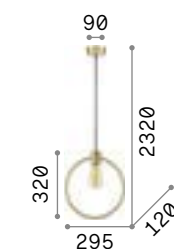

IP20

0,570 Kg / 0,0100 m³
E27 max 1 x 70W

207841 Brass

2200 K
330 lm

151700