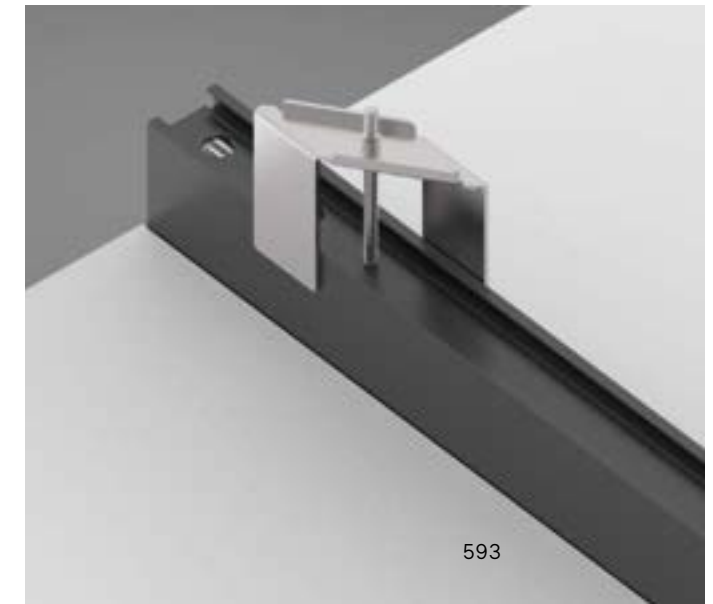

Ego - Assembly plans