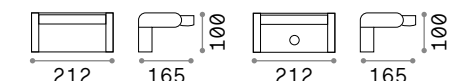

Swipe

Powder-coated aluminium body. Adjustable diffuser with shiny opal color polycarbonate screen. Available with twilight and motion sensor. Available finishes: anthracite, white, grey, coffee or black.

LED LED source 3000 K, 50.000 h life.

Lamp with presence detector included PIR (Passive InfraRed).