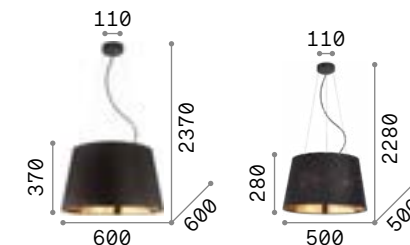

Nordik

Matt black varnished metal frame.
Golden PVC foil shade covered with black fabric.

IP20

1,760 Kg / 0,1694 m³
E27 max 6 x 60W

161662 Black

3000 K
910 lm
119571

IP20

1,500 Kg / 0,1064 m³
E27 max 4 x 60W

161648 Black

3000 K
910 lm
119571

P. 436 P. 480 P. 532