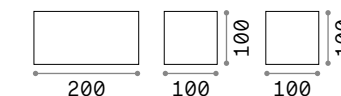

## Atom

Powder coated aluminum body. Glass diffusers. Double light beam, up and down with adjustable width and movable wings.

**LED** LED source 3000 K, 30.000 h life.

IP54

1,160 Kg / 0,0025 m<sup>3</sup>  
LED 25W / 2100 lm