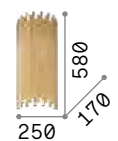

Pan

Diffuser composed of plated metal decorative tubes of different measures. Upward and downward light emission.

6,340 Kg / 0,0461 m³
E14 max 2x 40W

208794 **Gold**

3000 K
470 lm

101224

P. 191

Ninfea

Plated or powder-coated metal base. White overlay, acid-etched blown glass diffusers. Available finishes: white or satin brass.

LED Bulbs LED GX53 9W 3000 K included.
Cod. **123936**