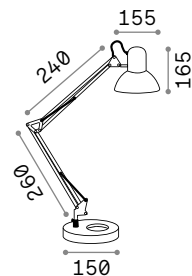

Sally

Metal technical lamp with white, matt black finish or black with copper joints. Jointed and spring balanced arm. Adjustable diffuser.

ON
OFF Lamp with integrated switch.

IP20

2,600 Kg / 0,0132 m³
E27 max 1x 42W

193946 White
265285 Black
061160 Black Copper

3000 K
900 lm

123899