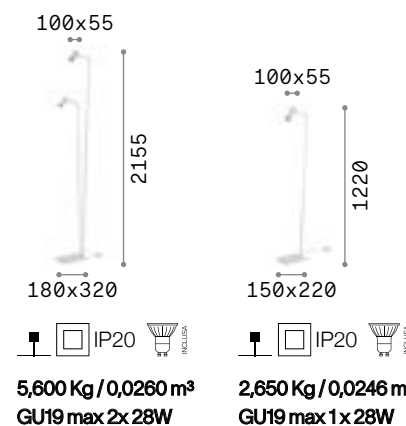

345314 White
326672 Black
new 326665 White
new 326658 Black
new new

3000 K
540 lm
123943
3000 K
540 lm
123943