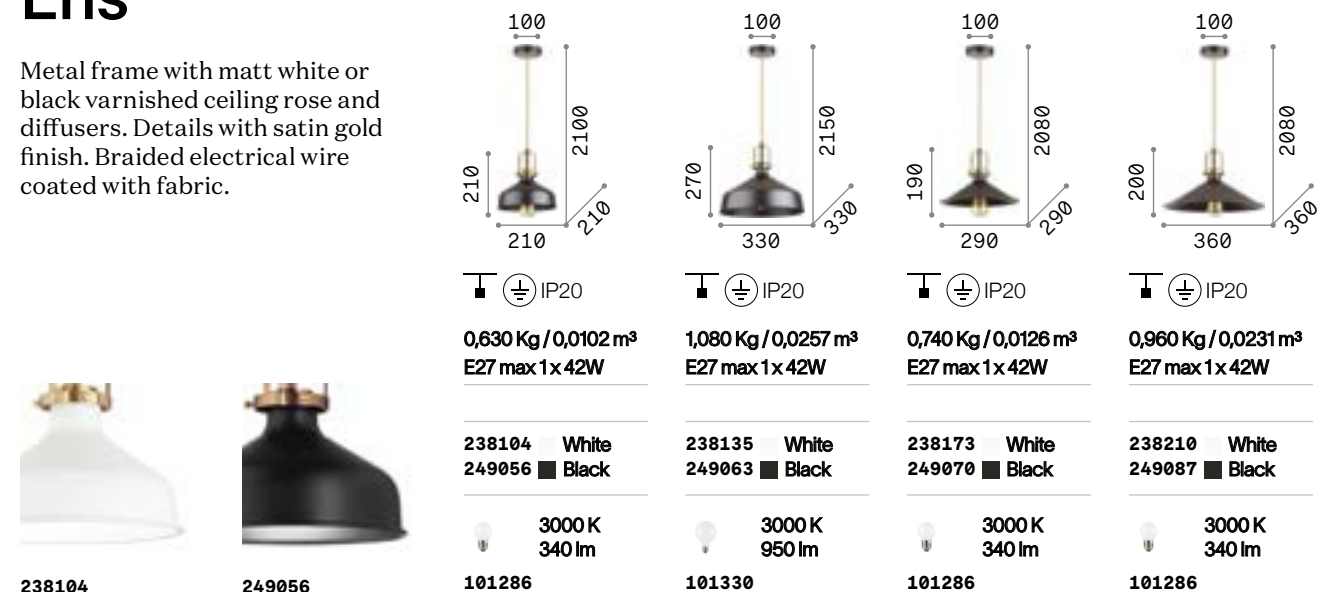

Eris

Metal frame with matt white or black varnished ceiling rose and diffusers. Details with satin gold finish. Braided electrical wire coated with fabric.