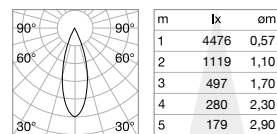

LENS

Model	Required	Beam	Finish	Code
TRACK19W/26W	No	20°	Clear	332109
		55°	Clear	332116

new

new

Light beam: ACCENT