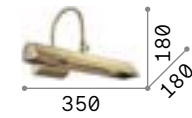

Retrò

Totally metal base, arm and diffuser with brass finish. Adjustable diffuser.

IP20
0,790 Kg / 0,0152 m³
E14 max 2 x 28W

144917 Ant. Brass

3000 K
470 lm

101224