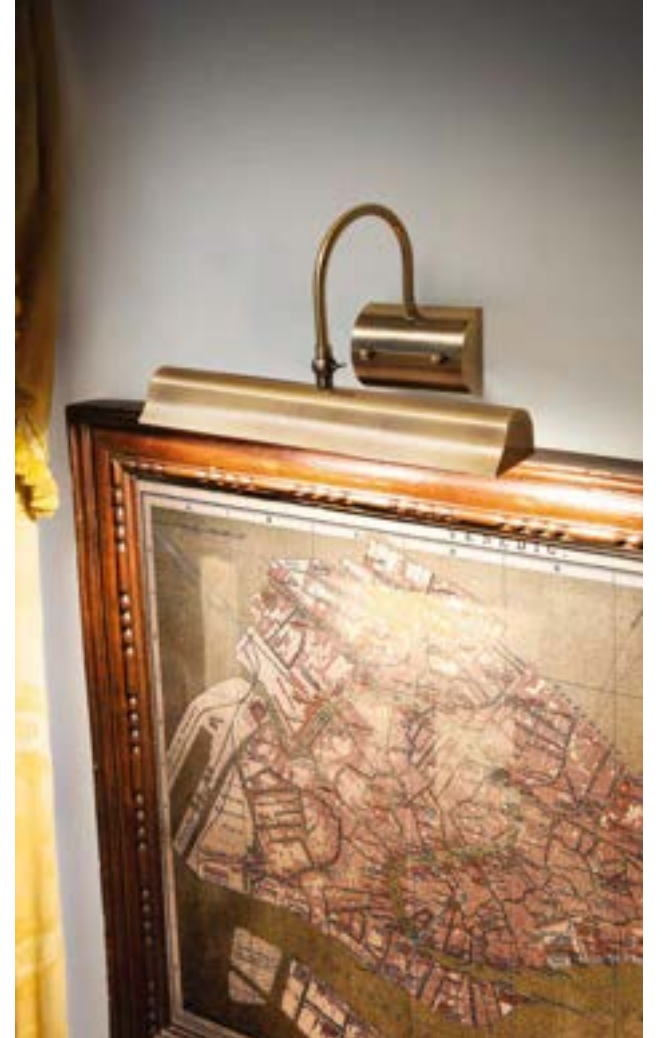

Retrò

Totally metal base, arm and diffuser with brass finish. Adjustable diffuser.

IP20
0,790 Kg / 0,0152 m³
E14 max 2 x 28W

144917 Ant. Brass

3000 K
470 lm

101224