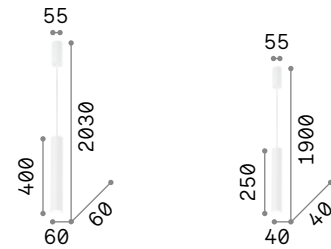

Tube

White or black powder coated aluminum ceiling cup and body. Power cable coated with fabric. Integrated LED light emission.

LED Led source 3000 K, 35.000 h life.

IP20

0,960 Kg / 0,0073 m³
LED 11W / 1050 lm

211701 White
211718 Black

IP20

0,680 Kg / 0,0048 m³
LED 11W / 1050 lm

211459 White
211466 Black