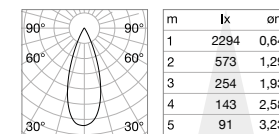

CRI≥90 15W 35° 1550lm 3000K

* The dimmable power supplies must be ordered in concomitance with the product and will be included inside the fittings by replacing the on-off power supply. ** Lens 35° included.