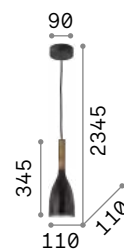

0,560 Kg / 0,0061 m³
E14 max 1x 40W

110745 White
110752 Black

3000 K
480 lm

101200