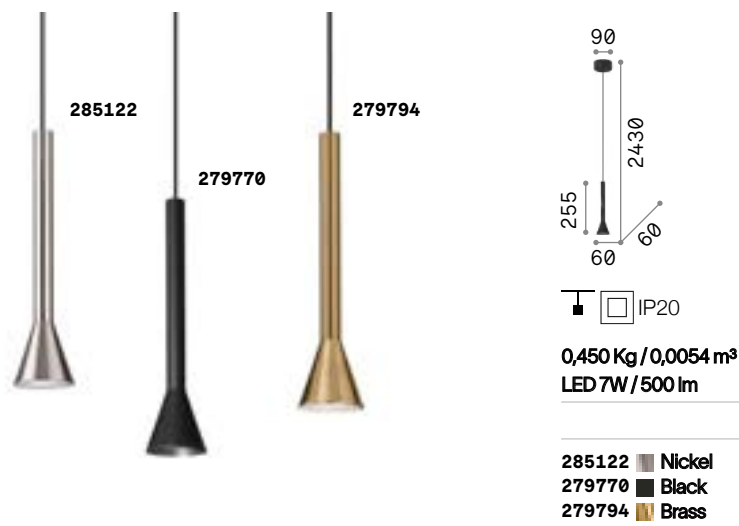

Diesis

Powder coated or plated metal ceiling rose and diffuser. Black PVC cable. Color: black, satin nickel or satin brass.

LED LED source 3000 K, 20.000 h life.