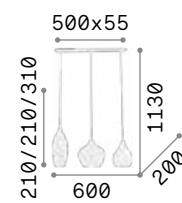

IP20

3,000 Kg / 0,0657 m³
E14 max 3 x 40W

111858 White
111865 Smoky Grey

3000 K
420 lm

101217