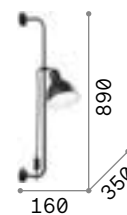

# Shower

Black matt varnished metal frame. Articulated chrome element. Adjustable diffuser. Power cable coated with fabric with switch and plug included.

Lamp with integrated switch.

IP20

0,760 Kg / 0,0391 m<sup>3</sup>  
E27 max 1x60W