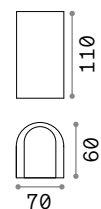

Apollo

Die-cast aluminum reflecting body with matt black powder coating. Up-and-down light emission.

LED LED source 4000 K, 30.000 h life.

0,540 Kg / 0,0008 m³
LED 6W / 800 lm

137391 Black