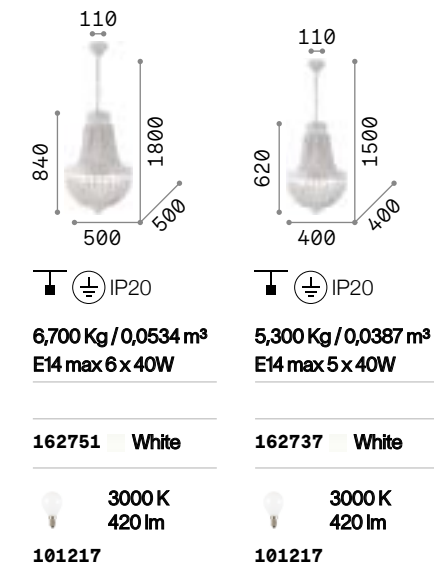

Millennium

Metal frame and details with rust effect paint finish. Central decorative elements made of natural wood with antiqued effect.

Monet

Metal frame with round bands decorated with repoussage technique. Chains of natural wood gems. White matt varnish finish.