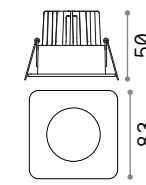

⌀ 68 mm
0,240 Kg/0,0011 m³

LED COB Driver ON/OFF included

Power	Beam	Lumen	CCT	Finish	Code
7,5W	38°	750 lm	3000 K	White	252049
				Black	252056

Light beam: ACCENT