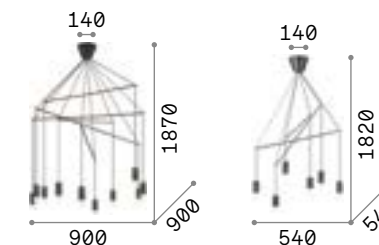

## Pop

Metal ceiling cup, frame and bulb socket cover with black matt varnish finish. Cables adjustable in length.

IP20

2,920 Kg / 0,0147 m<sup>3</sup>  
E27 max 10 x 60W

158860 ■ Black

3000 K  
900 lm

123899