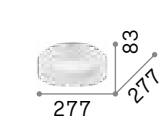

IP20

1,350 Kg / 0,0096 m³
LED 21W / 2750 lm

293776 White
293769 Black