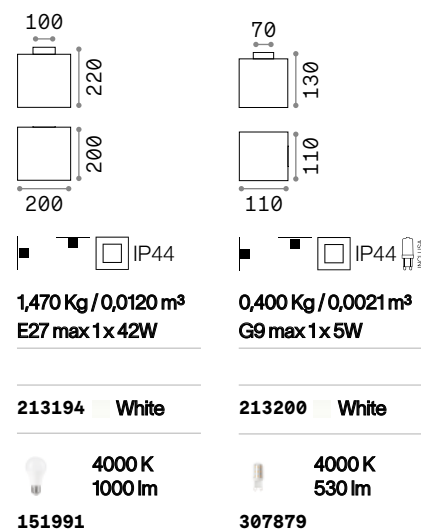

Snow ^{new}

White polycarbonate base and diffuser. Jointed fixing, without visible screws. Color: white.

LED LED source 3000 K / 4000 K, 50.000 h life.

L
P. 855

0,790 Kg / 0,0066 m³
LED 18W / 1900/2350 lm

326238 White **3000K^{new}**
326245 White **4000K^{new}**