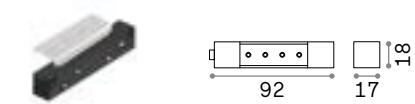

**CONNECTOR HORIZONTAL** Optional

Weight	Volume	Control	Finish	Code
0,30 Kg	0,0010 m <sup>3</sup>	On-Off	White	320625
			Black	320618
		1-10V / DALI	White	320601
			Black	320595

**LINEAR CONNECTOR** Required - 1 Kit x linear connection