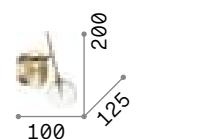

Maracas

Plated metal base and body. Adjustable borosilicate clear blown glass diffusers. Color: satin brass.

LED Bulbs LED G4 2W 3000 K included. Cod. 222257

IP20

0,280 Kg / 0,0034 m³
G4 max 1x 2W

200330 Brass

3000 K
200 lm

222257

P. 330