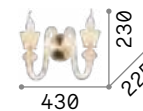

IP20

2,080 Kg / 0,0431 m³
E14 max 2 x 40W

140599 Gold

3000 K
430 lm

101248

P. 225