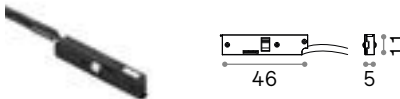

Weight	Volume	Control	Finish	Code
0,020 Kg	0,0001 m³	On-Off	Black	339399

new

MAIN CONNECTOR Required - 1 Kit x power source max 140W