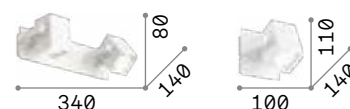

Mouse

Metal base, frame and diffuser finished with matt varnish and chrome details. Adjustable diffusers. Available finishes: white or black.

IP20

0,910 Kg / 0,0067 m³
GU10 max 2x 50W

073545 White
156705 Black

3000 K
410 lm

108292

IP20

0,450 Kg / 0,0034 m³
GU10 max 1x 50W

073521 White
073569 Black

3000 K
410 lm

108292

P. 316 P. 694