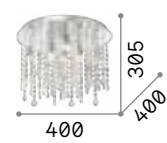

IP20

2,840 Kg / 0,0379 m³
G9 max 8 x 40W

052991 Chrome

3000 K
510 lm

305486

Rain

Chrome metal frame. Pendants composed of multi-shaped cut crystal beads and final drops.