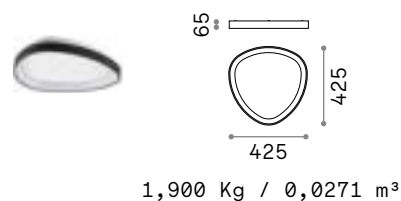

Gemini new

Powder coated or plated metal ceiling rose and body. Opal polycarbonate diffuser. Clear PVC cable. Available finishes: white, black or brushed brass. DALI/Push dimmable version available for the models with 810 mm and 610 mm diameter.

Source	LED SMD	LED life	50.000 h
Power	24W / 42W	Insulation class	II
Driver included	On/Off / DALI/Push	IP	20
Drivers available	No	Material	Aluminum
Beam	130°		
CCT	2700 K / 3000 K /		
CRI	≥90		

LED SMD Driver included