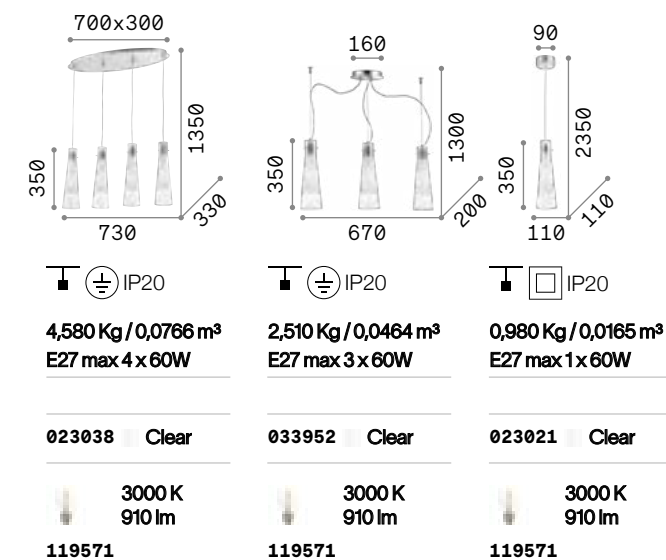

Kuky

Chrome metal frame. Available with sanded frosted Pyrex glass in the central part.