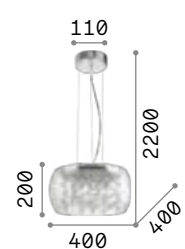

5,890 Kg / 0,0876 m³
G9 max 5 x 40W

031743 Clear
197661 Smoky Grey

3000 K
510 lm

305486