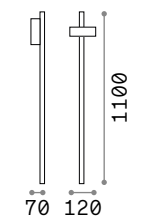

Hub

Powder coated aluminum base, pole and body. Orientable diffuser with clear tempered glass screen. Supplied with picket for installation on the ground. Available finish: anthracite.

LED LED source 3000 K, 30.000 h life.