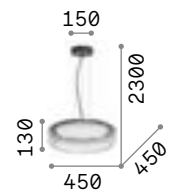

IP20

4,810 Kg / 0,1235 m³
LED 28W / 2450 lm

333045 Smoky Grey new