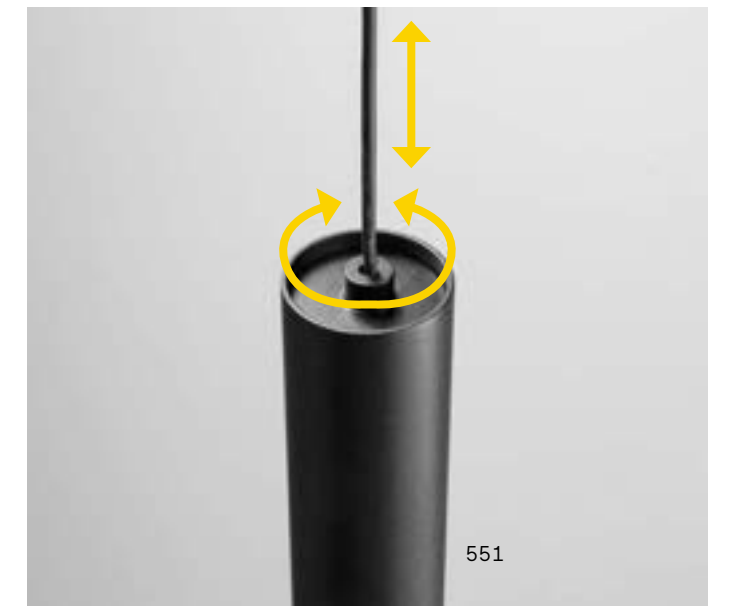

Light beam: ACCENT

CRI≥90 6W 34° 550lm 3000K

550