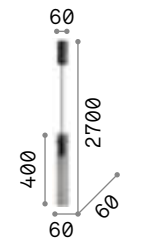

IP20

0,820 Kg / 0,0054 m³
LED 10W / 900 lm

- 321059 White **new**
- 321042 Smo.Grey **new**
- 345512 Shaded **new**