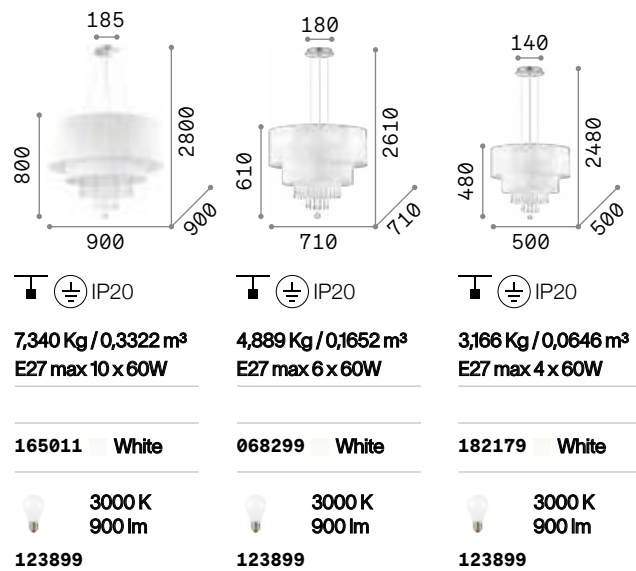

## Opera

Chrome frame. PVC foil shade covered with metallic filaments. Cut crystal pendants. Suspension lamps provided with steel cables adjustable in length.

P. 440 P. 486 P. 534