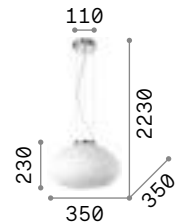

IP20

2,060 Kg / 0,0705 m³
E27 max 1x60W

285184 Chrome
264547 Brass

3000 K
900 lm

123899