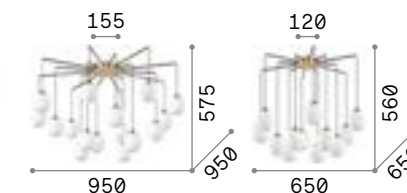

IP20

5,020 Kg / 0,2040 m³
G9 max 16 x 15W

236964 ■ Black

3000 K
510 lm

305486

IP20

3,510 Kg / 0,1400 m³
G9 max 12 x 15W

236957 ■ Black

3000 K
510 lm

305486