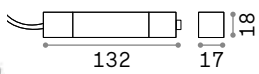

Ego - Low

TRACK LOW No mounting kit required, direct ceiling installation
Maximum length per power source: 25 meters

Length	Weight	Volume	Finish	Code
1000 mm	0,68 Kg	0,0013 m³	White	282909
			Black	257877
2000 mm	1,36 Kg	0,0026 m³	White	282916
			Black	266121

CONNECTOR HORIZONTAL LOW Optional

Weight	Volume	Control	Finish	Code
0,21 Kg	0,0009 m³	On-Off	White	282848
			Black	257990
		1-10V / DALI	White	286266
			Black	286259

LINEAR CONNECTOR Required - 1 Kit x linear connection

Weight	Volume	Control	Finish	Code
0,16 Kg	0,0005 m³	On-Off	White	285993
			Black	283104
		1-10V / DALI	White	285993
			Black	283104

MAIN CONNECTOR Required - 1 Kit x power source max 210 W

Weight	Volume	Control	Finish	Code
0,12 Kg	0,0007 m³	On-Off	White	282862
			Black	265896
		1-10V / DALI	White	286303
			Black	286297

Required	Measure (L x H x W)	Finish	Code
Yes	26 x 11 x 27 mm	White	282688
		Black	267241
Yes	26 x 11 x 27 mm	White	282671
		Black	267258
Yes - 1 Kit x power source max 210 W	2000 mm	White	282749
		Black	276328
Yes - 1 kit x 900 mm	2000 mm	White	282756
		Black	259376
No	1000 x 17 x 18 mm	White	344751
		Black	344768

END CAP NO HOLE

END CAP WITH HOLE

SUSPENSION KIT

KIT SINGLE CABLE

BLINDED COVER

new
new

Ego - Assembly plans