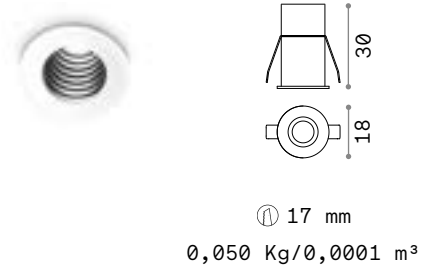

One

Source	LED SMD	LED life	30.000 h
Power	2W / 3W	Insulation class	II
Driver included	On/Off	IP	20
Drivers available	No	Material	Aluminum
CCT	3000 K	Warranty	5 years
CRI	≥90		

LED SMD Driver included (remote installation)*

Power	Beam	Lumen	CCT	Finish	Code
2W	23°	130lm	3000 K	White	274768