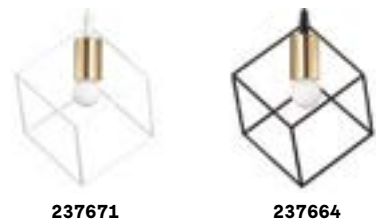

Ice

Matt white or black varnished metal ceiling rose and frame. Metal bulb socket cover with satin brass finish. PVC power cable.

237671

237664

Citrus

Body with painted multilevel wood elements. Power cable coated with black fabric.

0,660 Kg / 0,0173 m³
E27 max 1x60W

159843 Wood

3000 K
910 lm
119571

0,720 Kg / 0,0242 m³
E27 max 1x60W

159850 Wood

3000 K
910 lm
119571

0,510 Kg / 0,0148 m³
E27 max 1x60W

159867 Wood

3000 K
910 lm
119571

Lugano

Matt varnished metal ceiling cup. Power cable coated with fabric with antique brass metal bulb socket cover. Ceramic diffuser.

2,950 Kg / 0,0618 m³
E27 max 3x60W

206875 White

3000 K
900 lm
123899

0,850 Kg / 0,0090 m³
E27 max 1x60W

206806 White

3000 K
900 lm
123899

0,860 Kg / 0,0068 m³
E27 max 1x60W

206820 White

3000 K
900 lm
123899