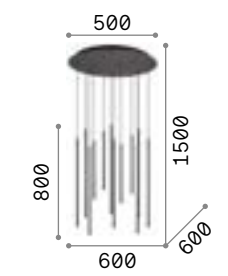

Filo new

Powder coated or plated metal ceiling cap and bodies. Black PVC electric cables. Models 300801, 300818 and 300825 with 4 meters cable and switch on the ceiling cap. Colors: white, black or satin brass.

LED Led source 2700 K / 3000 K, 20.000 h life.

ON OFF Lamp with integrated switch. Cod. **300818, 300801, 300825.**

IP20
8,600 Kg / 0,0635 m³
LED 19W / 2050 lm / 2100 lm