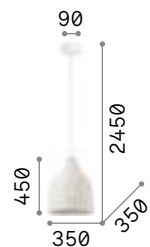

Haunt

Matt white varnished metal ceiling cup. Power cable coated with fabric. Wicker basket diffuser natural or white varnished.

IP20

0,460 Kg / 0,0622 m³
E27 max 1x60W

159256 White
159812 Wood

3000 K
1050 lm

101347