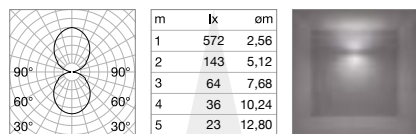

STRUCTURE CONNECTOR

Required	Code
Yes - 1 Kit x connection	241982

Light beam: **BI-EMISSION WIDE**

CRI≥90 32W 104°+104° 1750+1750lm 4000K