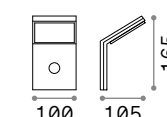

IP54

0,400 Kg / 0,0018 m³
LED 9W / 950/1050 lm

269146	White	3000K
209852	White	4000K
246864	Anthracit.	3000K
221519	Anthracit.	4000K

209845	Anthracit.	4000K
322636	Black	3000K
322629	Black	4000K
322704	Coffee	3000K
322681	Coffee	4000K