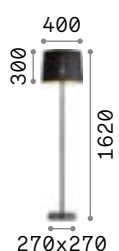

IP20

3,620 Kg / 0,0897 m³
E27 max 1 x 60W

161716 Black

3000 K
1050 lm

101347