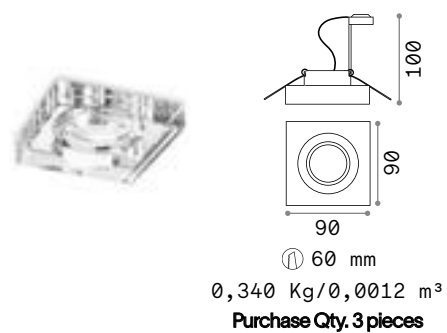

Blues

IP20 GLASS

GU10 Not included - Recommended bulb 108292

Power	Finish	Code
max 50W	Clear	083254
	White	113999
	Smoky Grey	113982

GU10 Not included - Recommended bulb 108292

Power	Finish	Code
max 50W	Clear	114019

Polka

IP20

GU10 Not included - Recommended bulb 108292

Power	Material	Finish	Code
max 50W	Gypsum	White	115597
	Aluminum	Brass	115610
	Aluminum	Ant. Brass	115580