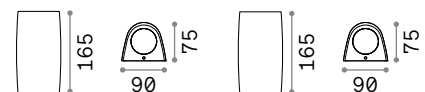

Keope

High performance resin body and diffuser: resistant to corrosion caused by atmospheric agents; colors stabilized during U.V. treatment; thermal shock resistance from -60°C to +90°C. Transparent satin acrylic diffusers.

LED Bulbs LED GU10 3,5W included. Settable CCT: 2700 K, 4000 K.

0,450 Kg / 0,0033 m³
GU10 max 2 x 6W

147772 White
147796 Grey
147819 Black

3000 K
410 lm

108292

147765 White

3000 K
410 lm

108292