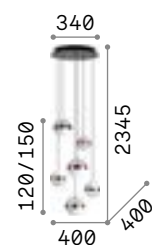

Galaxy ^{new}

Metal ceiling plate with shiny nickel black finish. Black PVC cables. Opal color and clear acrylic diffusers with central brushed metal insert in nickel, brass and copper color.

LED LED source 3000 K, 20.000 h life.

IP20

5,500 Kg / 0,0540 m³
LED 58W / 5400 lm

321172 ■ White