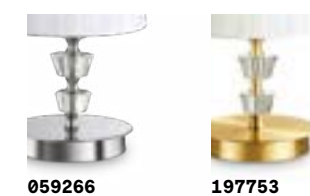

## Pegaso

Chromed or satin brass metal frame. Cut crystal main body, candle cups and pendants. Organza fabric shades.

Lamp with integrated switch.

059266

197753

P. 212 P. 441