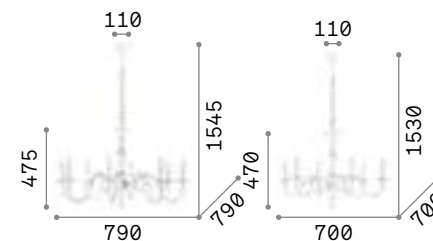

## Justine

Metal ceiling rose and frame with casted arms. White matt varnish finish. Velvet chain cover.

IP20

4,550 Kg / 0,3281 m³  
E14 max 8 x 40W

197524 White

3000 K  
430 lm

101248

IP20