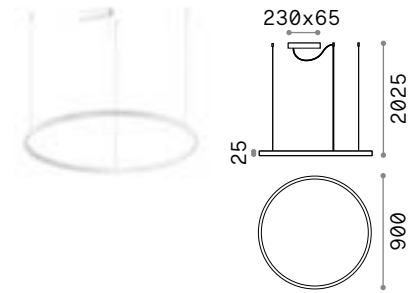

Oracle Slim Round

On/Off 1,800 Kg/0,2212 m³
DALI/Push 1,500 Kg/0,0857 m³

LED SMD Driver included - Cable length 2500 mm

Measure	Power	Driver	Lumen	CCT	Finish	Code	
∅ 900	53 W	On-Off	5150 lm	2700 K	White	342115	new
					Black	342108	new
	43 W	DALI/Push	4500 lm	3000 K	White	229478	
					Black	229508	
					White	269870	
					Black	304441	
42 W		4600 lm	4000 K	White	342139	new	
				Black	342122	new