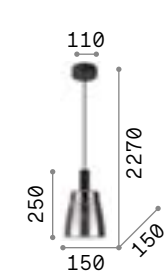

IP20

1,200 Kg / 0,0128 m³
LED 7W / 550 lm

275567 Smoky Grey