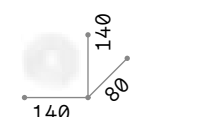

## Smarties

Metal base. White acid-etched blown glass diffuser with fastening system without screws.

**LED** Bulbs LED G9 3W 3000 K included.  
Cod. **209043**

IP20

0,440 Kg / 0,0079 m<sup>3</sup>  
G9 max 1x 15W