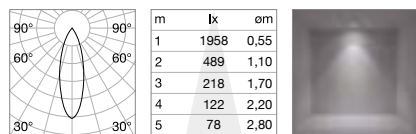

231 x 23 mm
0,300 Kg/0,0022 m³

LED SMD Driver ON/OFF included

Power	Beam	Lumen	CCT	Finish	Code	
20 W	32°	1800 lm	2700 K	Black	341682	new
		2000 lm	3000 K	White	327518	
		2400 lm	4000 K	Black	305837	
				White	341712	new
				Black	341705	new

Light beam: ACCENT

CRI≥90 10W 32° 1000lm 3000K

790