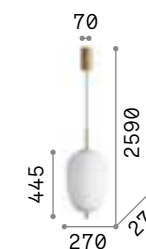

IP20

2,300 Kg / 0,0691 m³
LED 20W / 2050 lm

314945 White