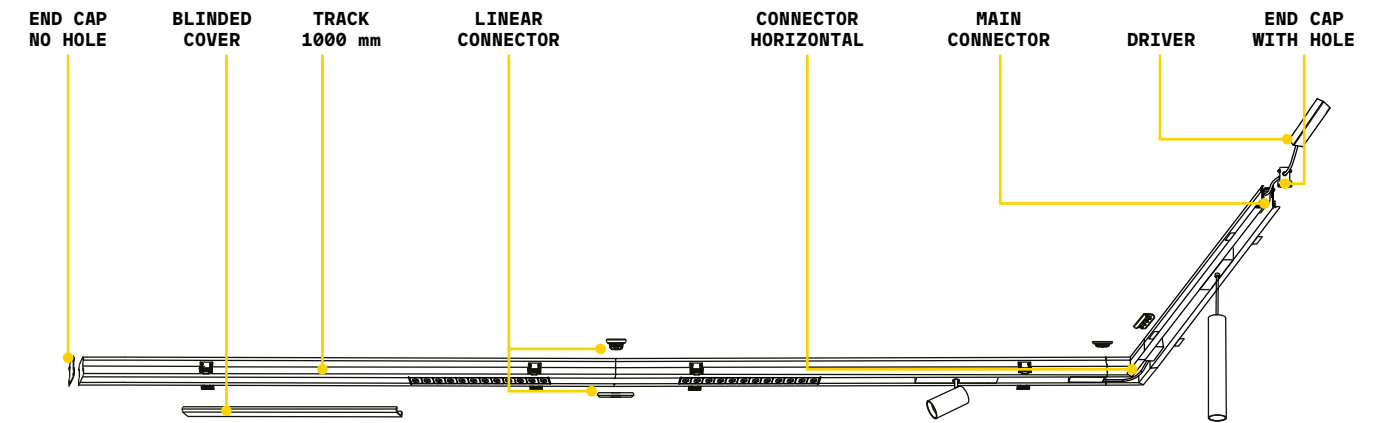

# Ego - Recessed Easy

**TRACK** No mounting kit required, direct ceiling installation  
Maximum length per power source: 25 meters

Length	Weight	Volume	Finish	Code
1000 mm	1,16 Kg	0,0058 m³	White	320489
			Black	320472
2000 mm	2,40 Kg	0,0122 m³	White	320502
			Black	320496