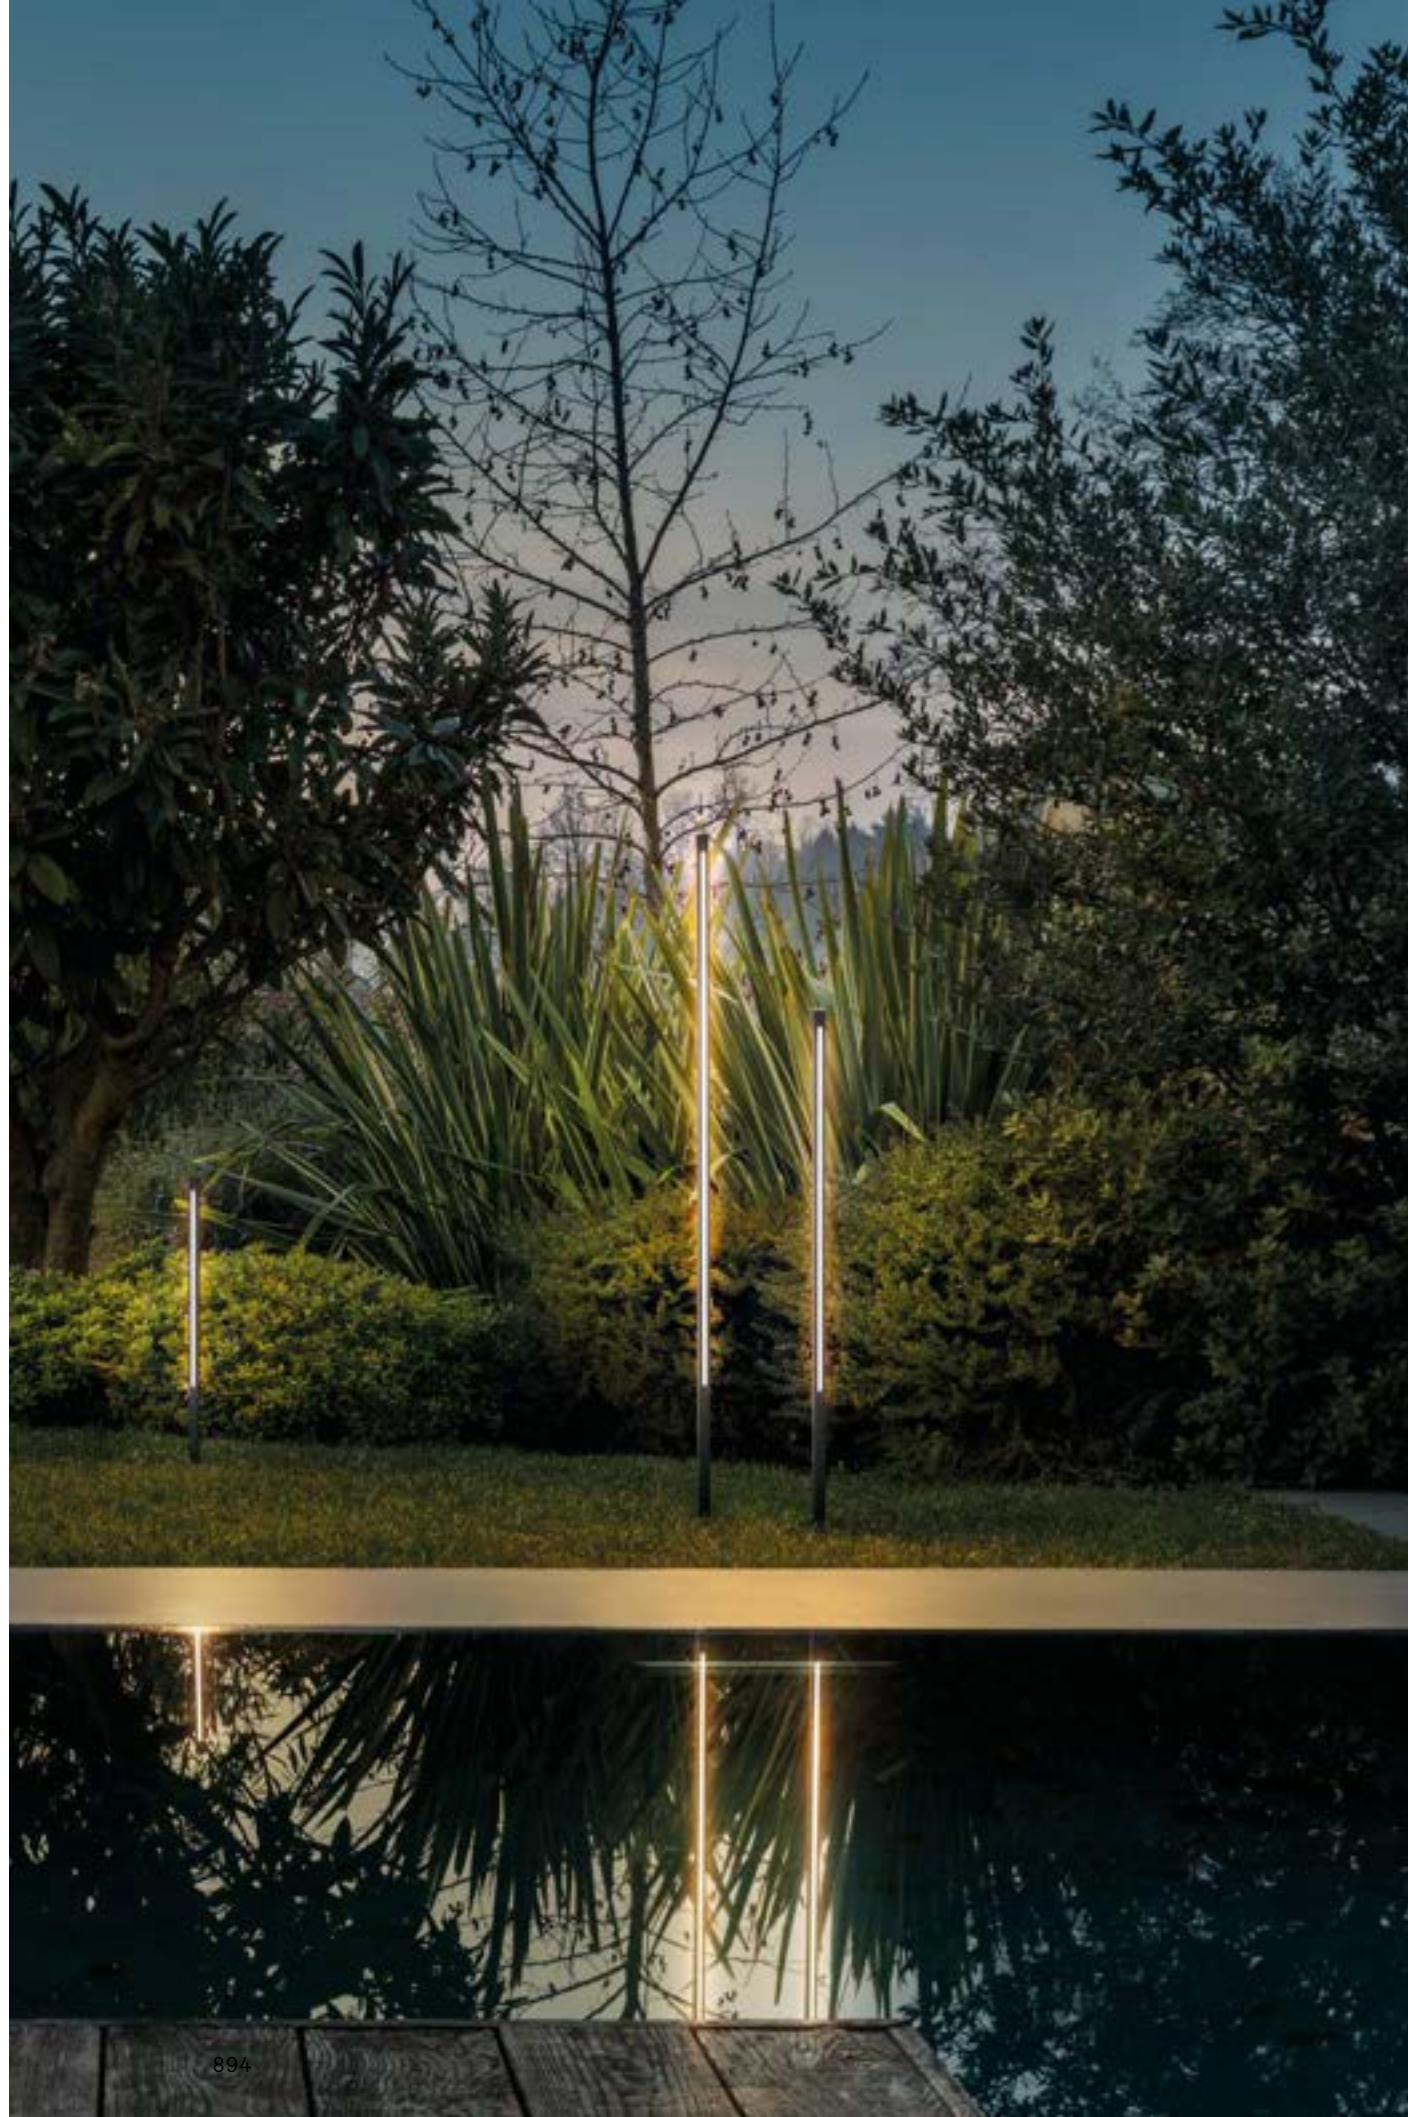

Jedi

Powder-coated aluminium base and body. Shiny opal color polycarbonate diffuser. Supplied with piquet for ground installation. Available finishes: anthracite or black.

LED LED source 3000 K, 30.000 h life.