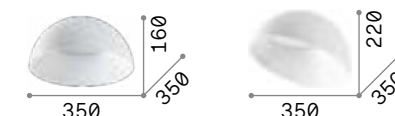

IP20 2,450 Kg / 0,0274 m³ LED 24W / 2750 lm	IP20 2,450 Kg / 0,0304 m³ LED 24W / 2750 lm

297149 White	297101 White