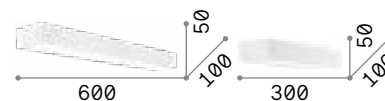

■ IP20 1,390 Kg / 0,0055 m³ LED 14,5W / 1800 lm	■ IP20 0,800 Kg / 0,0028 m³ LED 8W / 900 lm

161792 White	161785 White