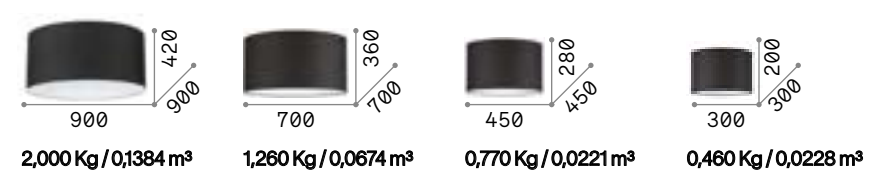

Set up new

Powder coated or plated metal frames. Lampshades in fireproof PVC covered with fabric. Frame colors: white, black, satin nickel or brushed brass. Lampshade colors: beige, dove grey, white, black or wood.

345918 White new	260471 White	260457 White	260433 White
345932 Dove Grey new	304632 Dove Grey	304625 Dove Grey	304618 Dove Grey
345925 Black new	270029 Black	270012 Black	270005 Black
339269 Beige new	260488 Beige	260464 Beige	260440 Beige
339276 Wood new	345901 Wood new	345895 Wood new	345888 Wood new