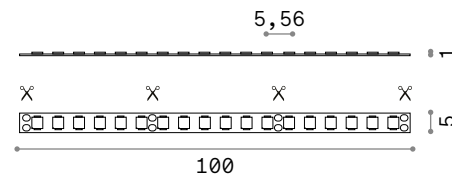

Strip LED and Drivers new

Volt	24 Vdc
Source	LED COB/SMD
Drivers available	On/Off / 1-10V / DALI/Push
Power	5 / 8 / 10 / 15 / 20 / 40 W/m
MacAdam	SDCM 3
CCT	2700 K / 3000 K / 4000 K
CRI	≥90
Beam	120°
LED life	50.000 h
Warranty	5 years

SMD 2835 180 LED/m - 50.000h