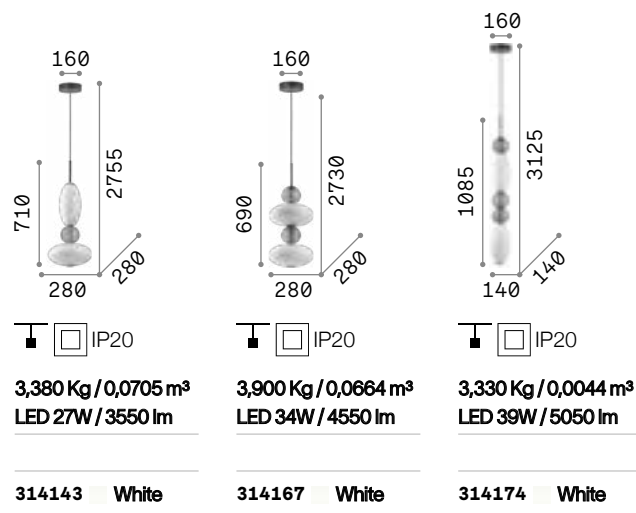

## Lumiere

Matt varnished metal frame and ceiling cap with magnetic closure. Clear PVC cable. Central white tube-shaped diffuser. Shiny white and transparent gray blown glass decorative elements.

**LED** LED source 3000 K, 25.000 h life.