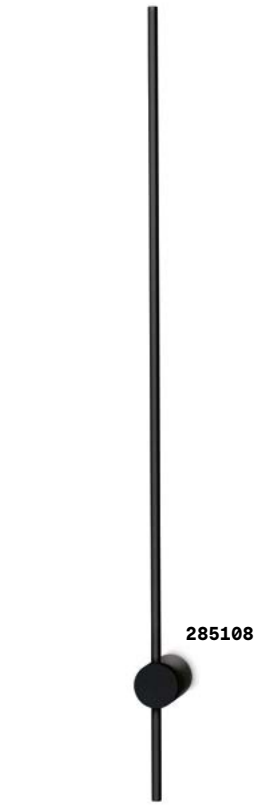

# Essence <sup>new</sup>

Powder coated aluminum base and body. Opal color acrylic diffuser. Indirect lighting emission. Color: white or black.

**LED** LED source 2700/3000/4000 K, 30.000 h life.

265575	White	3000K	285115	White	3000K
341019	Black	2700K <sup>new</sup>	340999	Black	2700K <sup>new</sup>
285108	Black	3000K	265643	Black	3000K
341026	Black	4000K <sup>new</sup>	341002	Black	4000K <sup>new</sup>