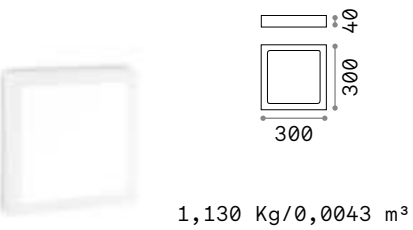

LED SMD Driver ON/OFF included

Power	Beam	Lumen	CCT	Finish	Code
22 W	110°	2250 lm	2700 K	White	342610
		2400 lm	3000 K	White	138657
		2550 lm	4000 K	White	321707

new