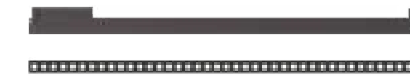

Display Accent 1065 mm