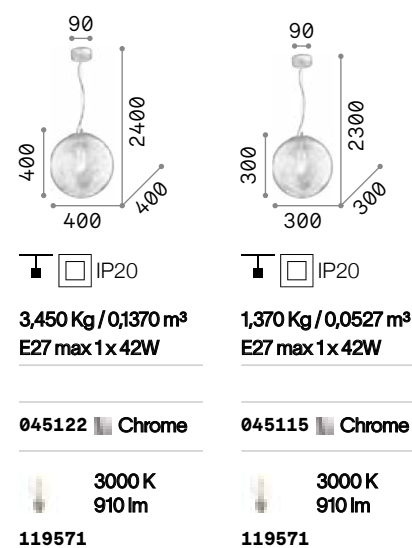

Mapa Max

Chrome metal frame. Clear blown glass diffuser with decorative aluminum thread inside. Suspension lamps with steel cables adjustable in length with automatic device.