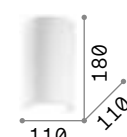

IP20

0,950 Kg / 0,0034 m³
G9 max 1x 40W

214696 White

3000 K
510 lm

305486

Sky

Metal base and diffuser: plated, matt varnished or decorated with gold leaf.

Bulbs LLED GU10 7W 3000 K included.
Cod. 123943