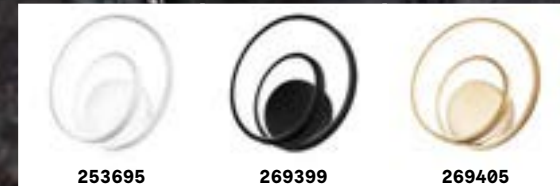

Oz new

Plated or powder coated metal base and frame. Opal rubber diffuser. Available finishes: white, black or brushed brass. DALI/Push dimmable version available.

LED LED source 2700 / 3000 / 4000 K, 30.000 h life.

Source	LED SMD	LED life	30.000 h
Power	26W / 28W	Insulation class	II
Driver included	On/Off / DALI / Push	IP	20
Drivers available	No	Material	Aluminum
CCT	2700 K / 3000 K / 4000 K		
CRI	≥90		

LED SMD Driver included

Power	Driver	Lumen	CCT	Finish	Code	
26 W	On-Off	2450 lm	2700 K	White	342221	<i>new</i>
				Black	342238	<i>new</i>
				Brass	342245	<i>new</i>
		2500 lm	3000 K	White	253695	
				Black	269399	
				Brass	269405	
		2650 lm	4000 K	White	342252	<i>new</i>
				Black	342269	<i>new</i>
				Brass	342276	<i>new</i>
28 W	DALI/Push	2500 lm	3000 K	White	304489	
				Black	304496	
				Brass	304502