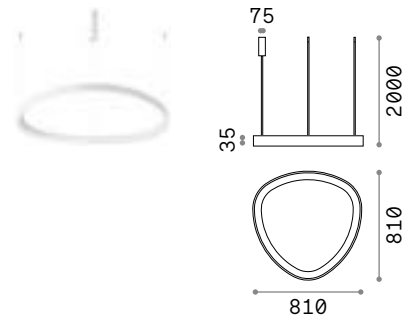

Gemini

On/Off 2,300 Kg / 0,0703 m³
DALI/Push 2,300 Kg/0,0703 m³

LED SMD Driver included - Cable length 2000 mm

Measure	Power	Driver	Lumen	CCT	Finish	Code
810x810	56 W	On-Off	6200 lm	2700 K	White	341583
					Black	341590
					Brass	341606
			6300 lm	3000 K	White	247274
					Black	247281
					Brass	269849
55 W	DALI/Push	6300 lm	3000 K	White	304748	
				Black	304724	
				Brass	304731	

new
new
new