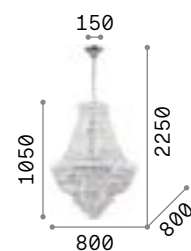

## Dubai

Metal frame with chrome or brass finish. Decorative elements composed of transparent cut crystals pearls, octagons and prisms.

243597

243528

P. 353 P. 439

IP20

20,000 Kg / 0,8284 m³  
E14 max 24 x 28W