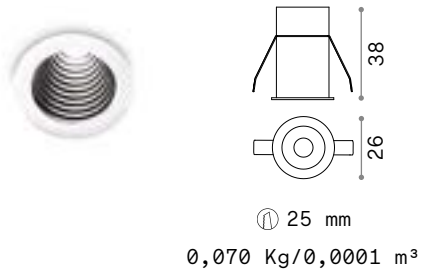

LED SMD Driver included (remote installation)*

Power	Beam	Lumen	CCT	Finish	Code
2W	30°	130lm	3000 K	White	274775