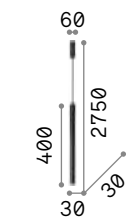

0,860 Kg / 0,0036 m³
LED 11,5W / 1150 lm / 51°