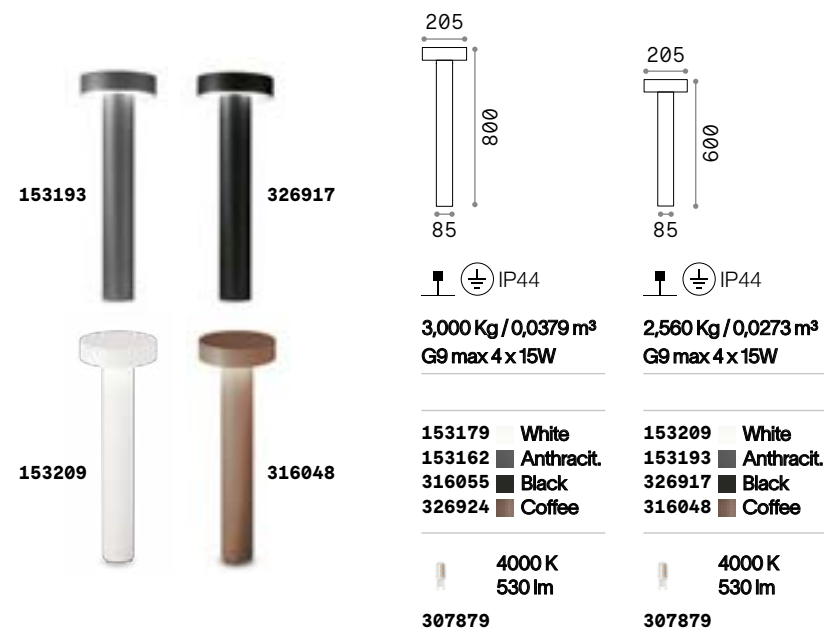

Tesla

Powder painted aluminum body. White plastic screen diffuser. Downward light emission. Available finishes: anthracite, white, coffee or black.