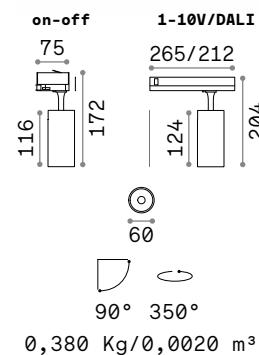

Fox 15W

3-PHASE LED COB BRIDGELUX Driver included

CRI ≥ 80

Power	Beam	Driver	Lumen	CCT	Finish	Code
15W	41°	On-Off	1850 lm	3000 K	White	250434
					Black	250427
					Brass	283937
			1900 lm	4000 K	White	267784
					Black	267777

CRI ≥ 90

Power	Beam	Driver	Lumen	CCT	Finish	Code			
15W	41°	On-Off	1450 lm	2700 K	White	340883	new		
					Black	340876	new		
					1600 lm	3000 K	White	285382	
							Black	285375	
					1750 lm	4000 K	White	322360	
							Black	322346	
			1-10V	1600 lm	3000 K	White	302560		
						Black	302553		
				1750 lm	4000 K	White	340906	new	
						Black	340890	new	
				DALI	1600 lm	3000 K	White	302584	
							Black	302577	
			1750 lm	4000 K	White	340920	new		
					Black	340913	new		

1-PHASE LED COB BRIDGELUX Driver included

CRI ≥ 90

Power	Beam	Driver	Lumen	CCT	Finish	Code	
15W	39°	On-Off	1600 lm	3000 K	Black	348315	new

LENS

SINGLE CONNECTION

Light beam: ACCENT

CRI ≥ 80 15W 41° 1850lm 3000K