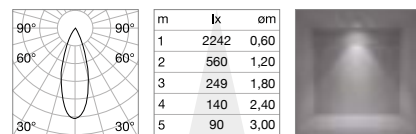

Light beam: ACCENT

CRI≥90 9W 36° 1100lm 3000K