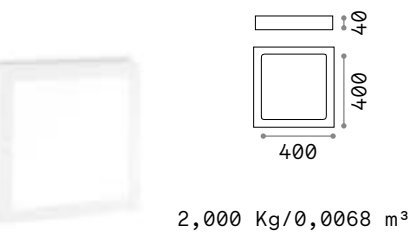

LED SMD Driver ON/OFF included

Power	Beam	Lumen	CCT	Finish	Code
36 W	110°	3400 lm	2700 K	White	342634
		3850 lm	3000 K	White	240374
		4200 lm	4000 K	White	321660

new