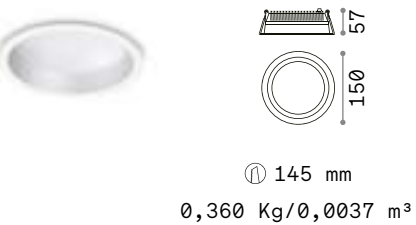

LED SMD Driver ON/OFF included

Power	Beam	Lumen	CCT	Finish	Code
20 W	77°	2650 lm	3000 K	White	249032
		2850 lm	4000 K	White	249049

Ø 145 mm
0,360 Kg/0,0037 m³