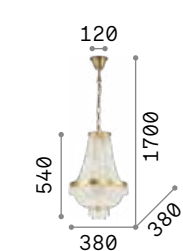

IP20

5,100 Kg / 0,1175 m³
G9 max 6 x 4W

033532 Chrome
114729 Gold

3000 K
510 lm