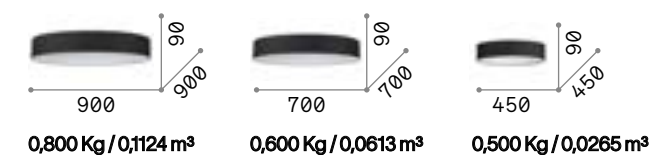

346182	White	new	346144	White	new	339337	White	new
346205	Dove Grey	new	346168	Dove Grey	new	346120	Dove Grey	new
339313	Black	new	346151	Black	new	346113	Black	new
346175	Beige	new	346137	Beige	new	346090	Beige	new
346199	Wood	new	339320	Wood	new	346106	Wood	new