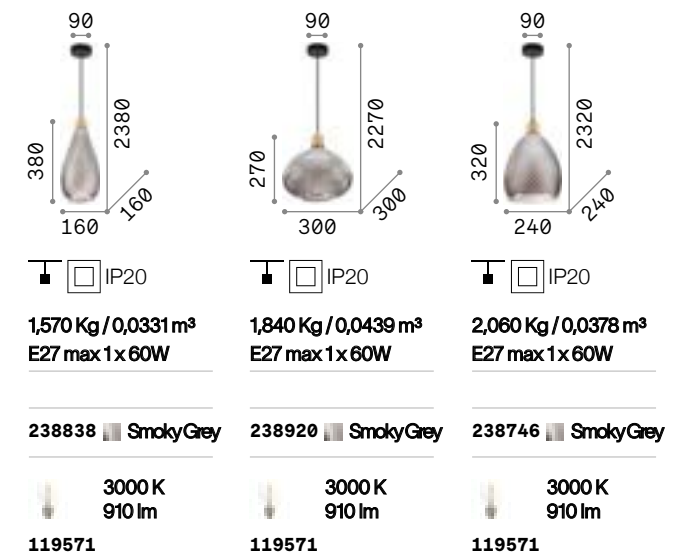

Mint

Metal frame with satin brass finish and matt black ceiling rose. Power cable coated with fabric. Blown glass diffuser with stripes in relief. Available finishes: smoky or green.

Bergen

Black powder coated metal ceiling cup. Natural wood frame. Clear blown glass diffuser with motif in relief and smoky finish. Power cable coated with fabric.