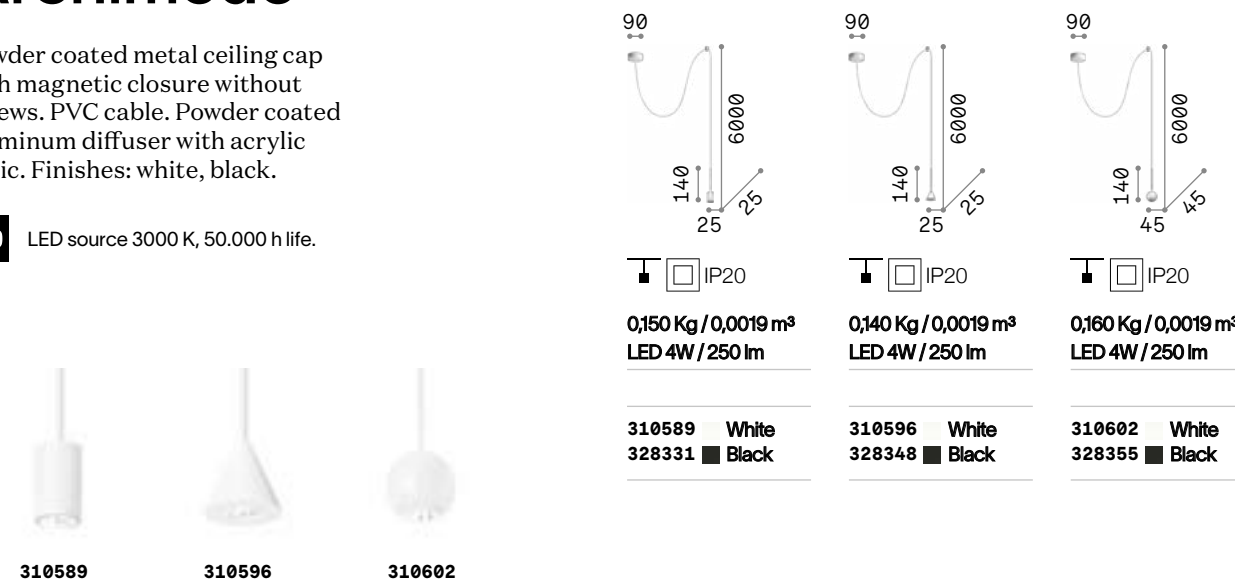

Archimede

Powder coated metal ceiling cap with magnetic closure without screws. PVC cable. Powder coated aluminum diffuser with acrylic optic. Finishes: white, black.

LED LED source 3000 K, 50.000 h life.