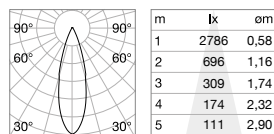

278 x 70 mm
0,720 Kg/0,0023 m³

LED SMD OSRAM Driver ON/OFF included

Power	Beam	Lumen	CCT	Finish	Code
20W	29°	1700 lm	2700 K	Black	341774
		1750 lm	3000 K	Black	206240
		2000 lm	4000 K	Black	267913

new

DIMMABLE DRIVER* Optional

Model	Control	Power	Output	Measure (LxHxW)	Code
5,5W/12W	DALI	10 W	700 mA	132x20x30 mm	267982
20 W	DALI/Push	25 W	600 mA	135x24x72 mm	268002

Light beam: ACCENT

CRI≥90 12W 29° 880lm 3000K

788

* The dimmable power supplies must be ordered in concomitance with the product and will be included inside the fittings by replacing the on-off power supply.