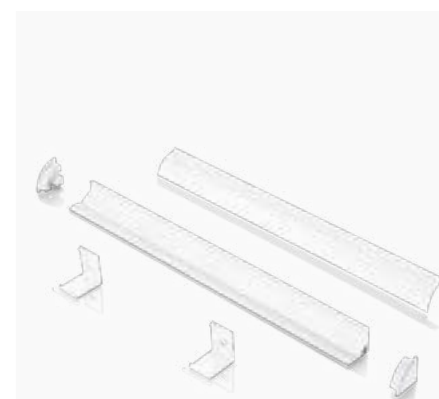

Mounting kit
PROFILE ROUND 10x10 mm.