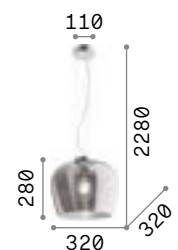

Blossom

Chrome metal frame and ceiling cup. Clear blown glass diffuser with amber or smoky finish. Clear PVC power cable.

IP20

1,890 Kg / 0,0705 m³
E27 max 1x60W

241517 Smoky Grey
241524 Amber

3000 K
950 lm

101354