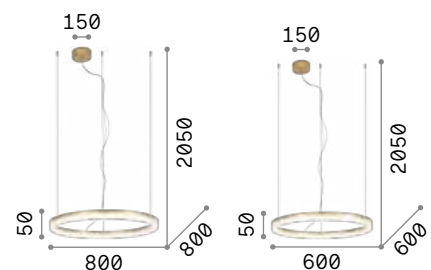

## Crown

Metal ceiling cap and frame with brushed brass finish. Black PVC cable. Opal acrylic diffuser with clear acrylic decorative element with cut crystal effect.

**LED** LED source 3000 K, 30.000 h life.