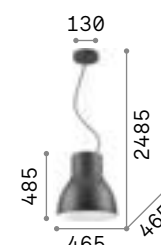

Breeze

Metal body and diffuser. Enameled white inside. Electrical cable adjustable in length.

IP20

3,490 Kg / 0,0707 m³
E27 max 1x60W

232041 ■ Dark Grey

3000 K
950 lm

101354