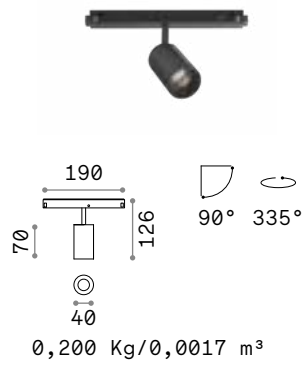

Ego Track Single

LED COB CITIZEN

Power	Beam	Control	Lumen	CCT	Finish	Code		
8 W	30°	On-Off	720 lm	2700 K	Black	340388		
			850 lm	3000 K	White	282985		
					Black	257631		
			900 lm	4000 K	Black	317984		
			850 lm	3000 K	White	303697		
		1-10V		DALI	720 lm	2700 K	Black	340364
					850 lm	3000 K	White	286426
							Black	286419

new

new