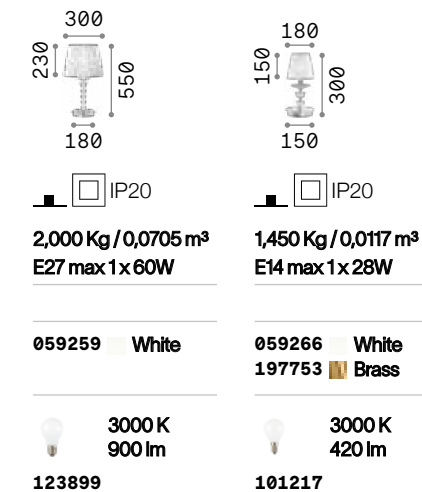

## Pegaso

Chromed or satin brass metal frame. Cut crystal main body, candle cups and pendants. Organza fabric shades.

Lamp with integrated switch.

059266

197753

P. 212 P. 441