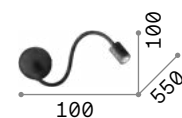

## Focus

Metal body with adjustable arm coated with rubber. Finished in white or black matt colour or in grey with chrome details.

**LED** LED source 3000 K, 20.000 h life.

**ON OFF** Lamp with integrated switch.