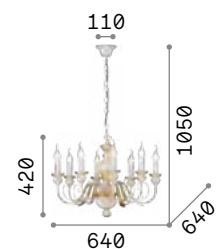

IP20

6,440 Kg / 0,0842 m³
E14 max 8 x 40W

012872 White
020839 Gold

3000 K
430 lm

101248