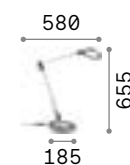

**+** Lamp with dimmer.

**Hand icon** Lamp with touch dimmer.

IP20

1,830 Kg / 0,0069 m<sup>3</sup>  
LED 12,5W / 1050 lm

272078 White  
204895 Aluminum  
204888 Black

P. 514