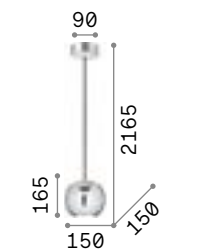

Mr Jack

Metal frame and spherical diffuser with white, chrome or black finish. Electrical cable covered with fabric.

LED Bulbs LED GU10 7W 3000 K included.
Cod. 123943