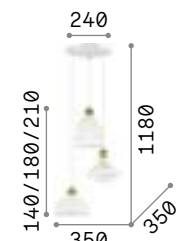

Lugano

Matt varnished metal ceiling cup. Power cable coated with fabric with antique brass metal bulb socket cover. Ceramic diffuser.

2,950 Kg / 0,0618 m³
E27 max 3x60W

206875 White

3000 K
900 lm
123899