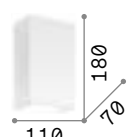

IP20

0,710 Kg / 0,0049 m³
G9 max 1x 40W

214689 White

3000 K
510 lm

305486