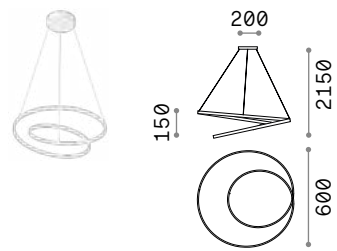

Oz new

Plated or powder coated metal base and frame. PVC wires. Opal rubber diffuser. Available finishes: white, black or brushed brass. DALI/Push dimmable version available.

LED LED source 2700 K / 3000 / 4000 K, 30.000 h life.

Source	LED SMD	LED life	30.000 h
Power	47W / 55W	Insulation class	II
Driver included	On/Off / DALI/Push	IP	20
Drivers available	No	Material	Aluminum
CCT	2700 K / 3000 K / 4000 K		
CRI	≥90		

LED SMD Driver included - Cable length 2000 mm

1,500 Kg / 0,0354 m³

Measure	Power	Driver	Lumen	CCT	Finish	Code	
ø 600	47 W	On-Off	5000 lm	2700 K	White	342344	new
					Black	342351	new
					Brass	342368	new
	48 W	DALI/Push	5100 lm	3000 K	White	253671	
					Black	269436	
					Brass	269443	
					White	342375	new
					Black	342382	new
					Brass	342399	new