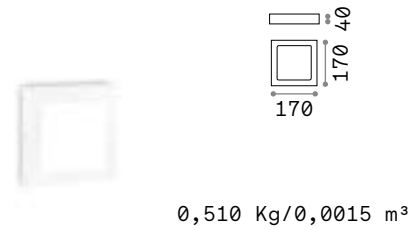

Universal Square ^{new}

Diffusive ceiling lamp for indoor ceiling or wall installation, suitable for general and uniform lighting. Varnished steel body with white finish, plastic diffuser. Integrated LED source, available in 4 different powers. LED useful life 25.000 h; protection IP20, insulation class II.

Source	LED SMD	LED life	25.000 h
Power	12W / 36W	Insulation class	II
Driver included	On/Off	IP	20
Drivers available	No	Material	Steel
CCT	2700 K / 3000 K / 4000 K		
CRI	≥90		

LED SMD Driver ON/OFF included

Power	Beam	Lumen	CCT	Finish	Code
12 W	110°	1100 lm	2700 K	White	342573
		1200 lm	3000 K	White	138633
		1300 lm	4000 K	White	321769

new