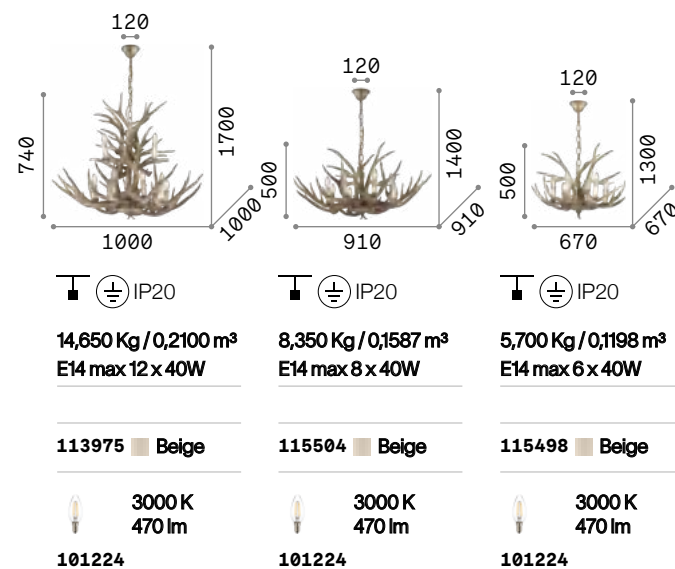

Chalet

Metal frame and bearing structure. Handcrafted and hand painted resin decorative elements. An accurate reproduction of horns and carved wood.