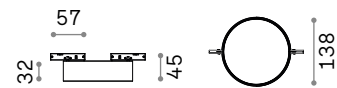

0,430 Kg/0,0020 m³

LED SMD

Power	Beam	Control	Lumen	CCT	Finish	Code	
15W	98°	On-Off	1750 lm	3000 K	White	332918	new
					Black	332901	new