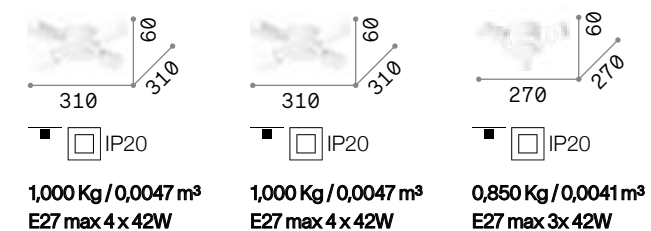

320373	White	new	320373	White	new	348278	White	new
123899	3000 K 900 lm		123899	3000 K 900 lm		123899	3000 K 900 lm