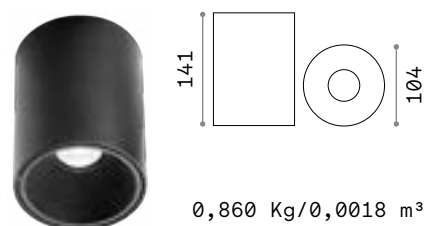

LED COB BRIDGELUX

Power	Beam	Lumen	CCT	Finish	Code
25 W	33°	2350 lm	3000 K	White	319568
				Black	322711