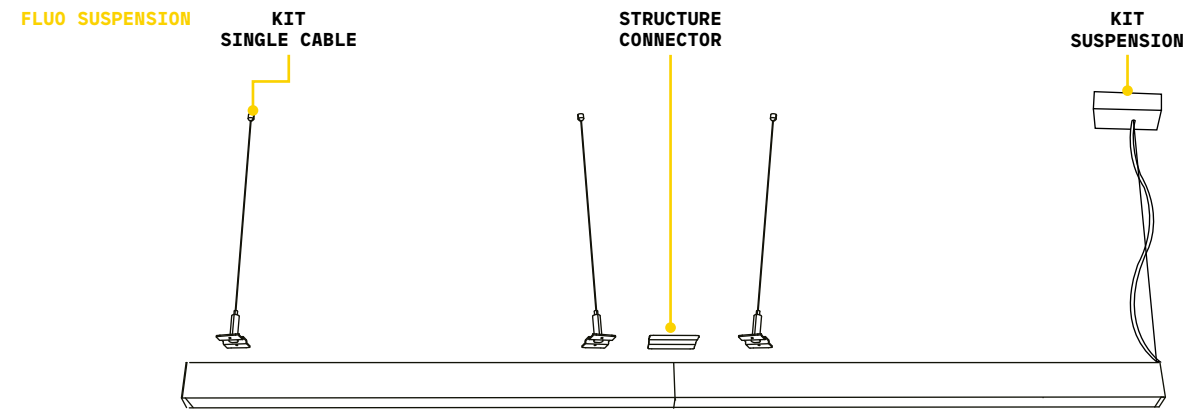

Fluo - Assembly plans

Fluo - Mounting kit

	Required	N° Cables	Cables Length	Finish	Code
KIT SUSPENSION	Yes - 1 Kit x power source	1	2000 mm	White	277929
				Black	277912
		1	5000 mm	White	276342
				Black	276335
KIT SINGLE CABLE	Yes - 1 Kit x 600 mm	1	2000 mm		220826
		1	5000 mm		243665
KIT RECESSED	Yes - 1 Kit x 600 mm				191188
KIT SURFACE	Yes - 1 Kit x 600 mm				191171

STRUCTURE CONNECTOR Maximum length per power source: 30 meters

Required	Code
Yes - 1 Kit x connection	191508