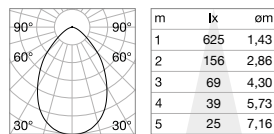

Light beam: WIDE

CRI≥80 10W 70° 1300lm 3000K