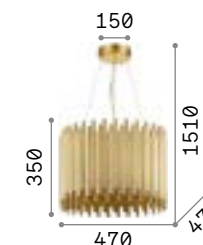

Pan

Metal frame. Diffusers made of decorative elements with metal tube shape of different length. Steel cables adjustable in length.

IP20

13,920 Kg / 0,1355 m³
E27 max 5x60W

208817 Gold

3000 K
910 lm

119571