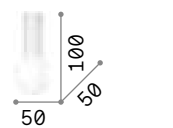

Petit

Plated or matt varnished metal body. Fastening system without visible screws. Available finishes: white, brass and black.

LED Bulbs LED E27 8W Globo D95 3000 K included in models: **232966**, **232980** and **233031**. Cod. **101330**

0,790 Kg / 0,0071 m³
E27 max 1x42W

232966 White
232980 Black
233031 Brass

3000 K
950 lm

101330