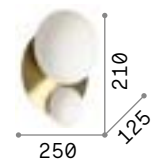

0,800 Kg / 0,0063 m³
G9 max 2x 4W

327716 **White**
346533 **Brass**

3000 K
510 lm

305486