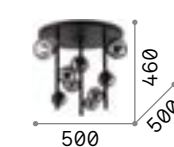

3,870 Kg / 0,0622 m³
G9 max 9 x 15W

328423 White
328416 Smok.Gra.
328409 Amber

3000 K
510 lm
305486