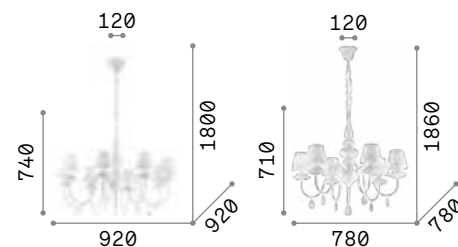

IP20

6,820 Kg / 0,1975 m³
E14 max 8 x 40W

035574 White
111896 Black

3000 K
370 lm

101231

IP20

4,800 Kg / 0,1451 m³
E14 max 6 x 40W

035581 White
111872 Black

3000 K
370 lm

101231

Corte

Totally handcrafted metal frame. Hand painted finish with antiqued effect. Available versions: white or rusty effect.