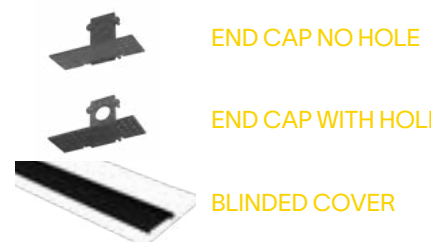

Ego - Recessed Easy

TRACK No mounting kit required, direct ceiling installation
Maximum length per power source: 25 meters

Length	Weight	Volume	Finish	Code
1000 mm	1,16 Kg	0,0058 m³	White	320489
			Black	320472
2000 mm	2,40 Kg	0,0122 m³	White	320502
			Black	320496

CONNECTOR HORIZONTAL Optional

Weight	Volume	Control	Finish	Code
0,30 Kg	0,0010 m³	On-Off	White	320748
			Black	320731
		1-10V / DALI	White	320724
			Black	320717

LINEAR CONNECTOR Required - 1 Kit x linear connection

Weight	Volume	Control	Finish	Code
0,16 Kg	0,0005 m³	On-Off	White	283111
			Black	286006
		1-10V / DALI	White	283111
			Black	286006

Cable length 2000 mm

MAIN CONNECTOR Required - 1 Kit x power source max 210 W

Weight	Volume	Control	Finish	Code
0,12 Kg	0,0007 m³	On-Off	White	282862
			Black	265896
		1-10V / DALI	White	286303
			Black	286297

Required	Measure (L x H x W)	Finish	Code
Yes	83 x 52 x 30 mm	White	320564
		Black	320557
Yes	83 x 52 x 30 mm	White	320588
		Black	320571
No	1000 x 5 x 24 mm	White	282770
		Black	258256

Ego - Assembly plans