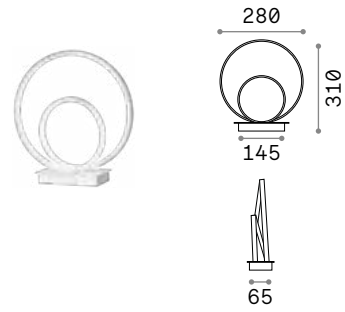

Oz new

Plated or powder coated metal base and frame. PVC wires. Opal rubber diffuser. Available finishes: white, black or brushed brass.

LED LED source 2700 / 3000 / 4000 K, 30.000 h life.

ON OFF Lamp with integrated switch.

Source	LED SMD	LED life	30.000 h
Power	22W	Insulation class	II
Driver included	On/Off	IP	20
Drivers available	No	Material	Aluminum
CCT	2700 K / 3000 K / 4000 K		
CRI	≥90		

0,890 Kg / 0,0096 m³

LED SMD Driver included

Power	Driver	Lumen	CCT	Finish	Code	
22W	On-Off	2500 lm	2700 K	White	342467	new
				Black	342474	new
				Brass	342481	new
		2600 lm	3000 K	White	269474	
				Black	269481	
				Brass	269498	
		2800 lm	4000 K	White	342498	new
				Black	342504	new
				Brass	342511	new