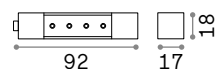

LINEAR CONNECTOR Required - 1 Kit x linear connection

Weight	Volume	Control	Finish	Code	
0,16 Kg	0,0005 m³	On-Off	White	285993	
			Black	283104	
			1-10V / DALI	White	285993
				Black	283104