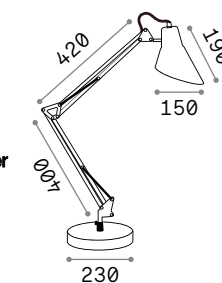

Wally

Metal technical lamp with white, matt black finish or black with copper joints. Jointed and spring balanced arm. Adjustable diffuser.

ON
OFF Lamp with integrated switch.

IP20

2,450 Kg / 0,0111 m³
E27 max 1x 42W

193991 White
265278 Black
061191 Black Copper

3000 K
340 lm

101286