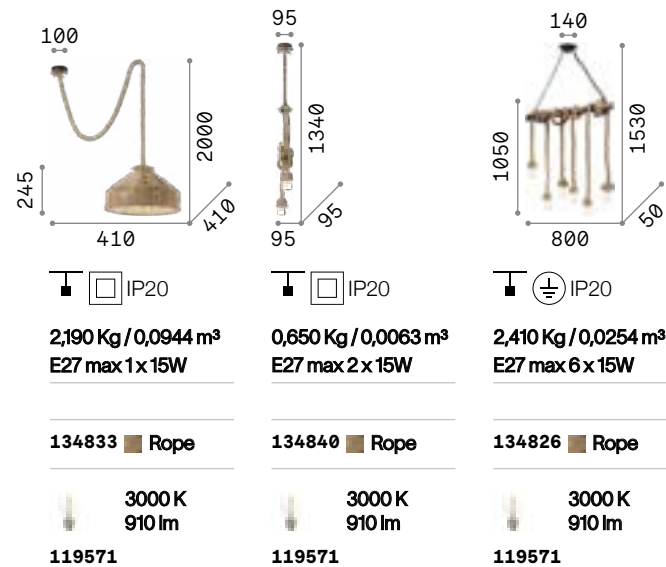

Canapa

Metal varnished frame. Electrical cables and diffusers covered with natural hemp rope.