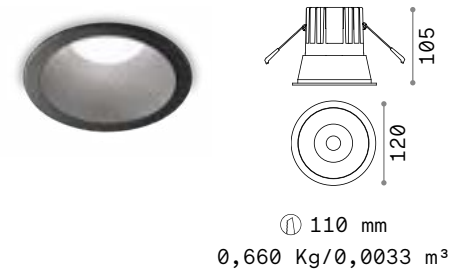

LED COB BRIDGELUX Driver ON/OFF included

Power	Beam	Lumen	CCT	Finish	Code		
20W	24°	2100 lm	2700 K	Black	+	341378	new
				Gold	+	341385	new
		2250 lm	3000 K	Black	+	273167	
				Gold	+	341415	new