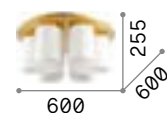

IP20

12,000 Kg / 0,1711 m³
E27 max 6 x 52W

247779 Gold

3000 K
900 lm

123899