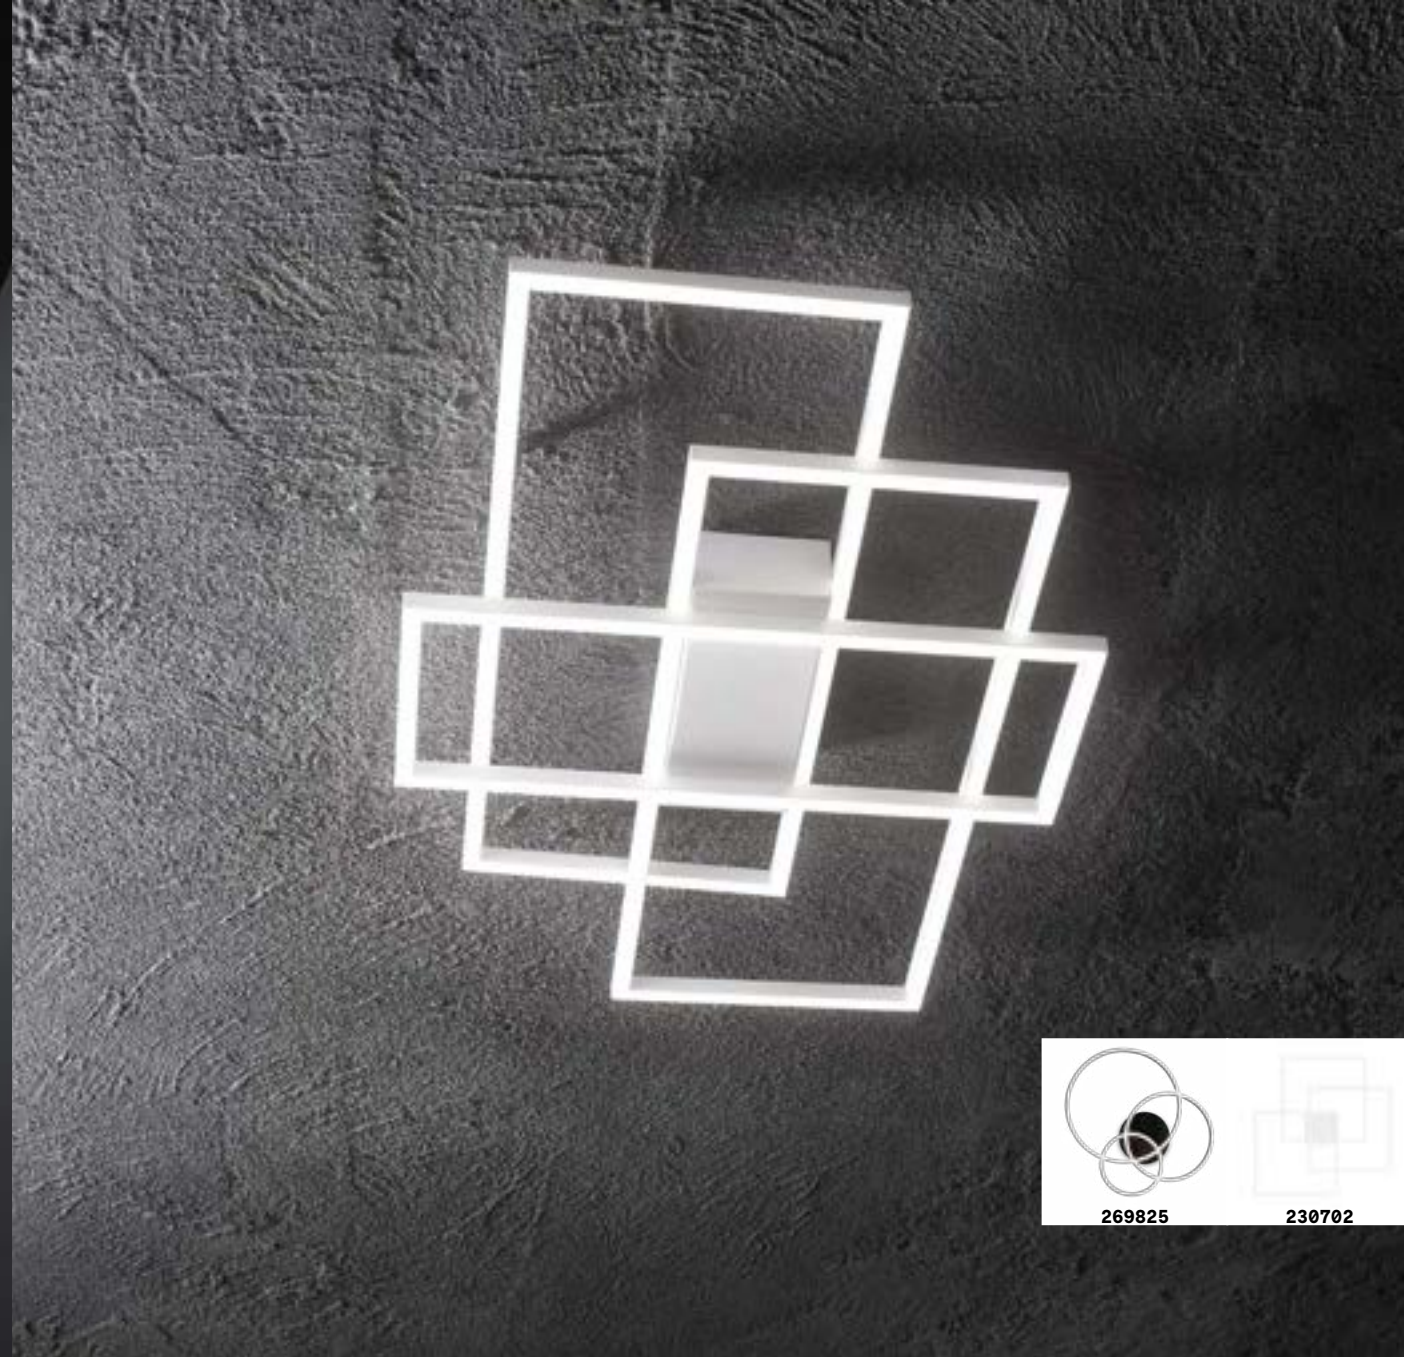

Karol

Matt white varnished metal body.
Opal colour plastic diffuser.

LED LED source 4000 K, 50.000 h life.

Frame ^{new}

Matt white or black varnished metal base and frame. Opal colour plastic diffusers. Direct light emission.

LED LED source 2700/3000 K, 30.000 h life.

P. 076 P. 501