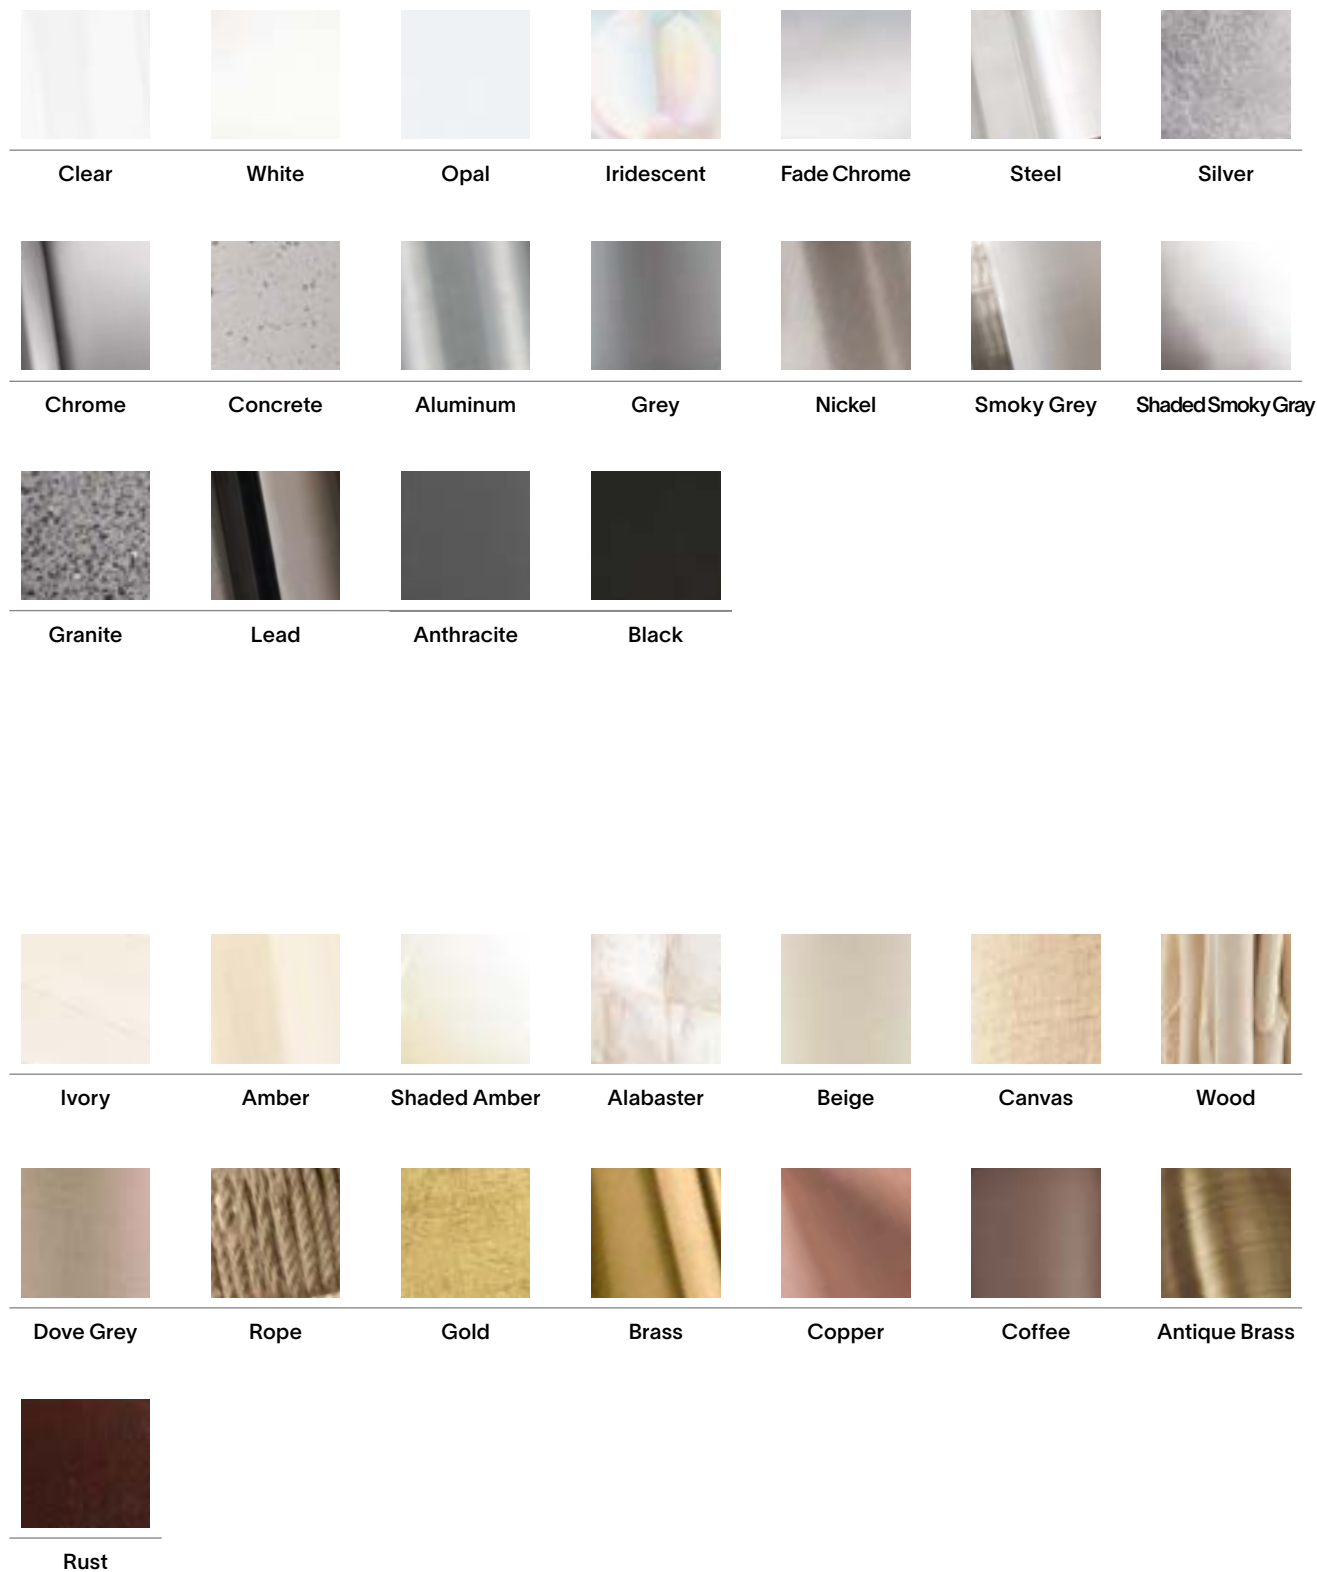

List of finishes

Notes

The finishes represented are for illustrative purpose only. The tones are subjected to variations due to the material type used and to its manufacturing which can modify the output, as a consequence the items classified under the same finish can present some differences concerning color perception.

Technical icons

- Class I Electrical safety guaranteed by main insulation and additional protective conductor (earthing) connected with metal lamp frame. Earthing is obligatory.
- Class II Electrical safety guaranteed by main insulation and double or reinforced insulation. Earthing not necessary.
- Class III Electrical safety guaranteed by very low power supply (less than 50 Volt). Earthing excluded.
- Item not appropriate for direct or recessed installation on normally flammable surfaces.
- Mark of conformity to European Community Safety regulations.

Symbols

- Bulb included.
- Items with LED lights: very low consumption, highly bright and focused light, strength and durability.
- Integrated switch button.
- Lamp with touch switch: switching on and dimming by touching the base with a finger.
- Luminaire with dimmer.
- Lamp with integrated USB socket.
- Up-light included.
- High-tech product with high quality materials, intended for professional use.
- Product with UGR.
- Item suitable for painting and varnishing.
- Protection degree.
- Item made of stainless steel 316.
- Lamp with presence detector included PIR (Passive InfraRed).
- Lamp with rechargeable battery included

Notes

-The indicated prices are public prices VAT excluded.

-Ideal lux s.r.l. reserves the right to make, at any time and without notice, all the changes necessary to improve the quality of the items included in this catalogue. For the most updated features, please check the documentation available on our website (www.ideal-lux.com).

-Our products with Class I and II work with nominal Voltage of 220-240 Vac 50/60 Hz. All our products comply with EU legislation.

-Whenever purchased separately as "optional", the DIMMABLE DRIVER will be already included in the product as replacement for the default on-off driver: only one driver will be supplied.

-The Watt indicated in the catalogue express the NOMINAL power of the lighting fitting including source and driver, when present. The Lumen measures referred to the lighting fittings with integrated LED source are nominal, namely referred to the source. We kindly invite you to check

photometry files for the actual Lumen of the single lighting fittings. For further information and updates.

-The UGR rate is not a characteristic of the fitting itself, but of the installation. The UGR values reported in this catalogue are calculated taking into consideration an ideal installation and are regrouped into blocks <10 <13 <16 <19 <22. It is recommended to calculate the specific UGR according to your installation.