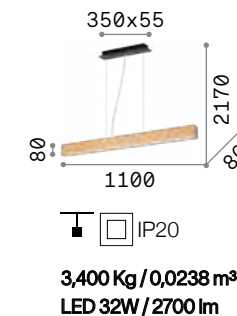

Craft

Matt black varnished metal ceiling cap. Natural wood body. Satin opal color polycarbonate diffuser. Clear PVC cable.

LED LED source 3000 K, 20.000 h life.

284460 Wood