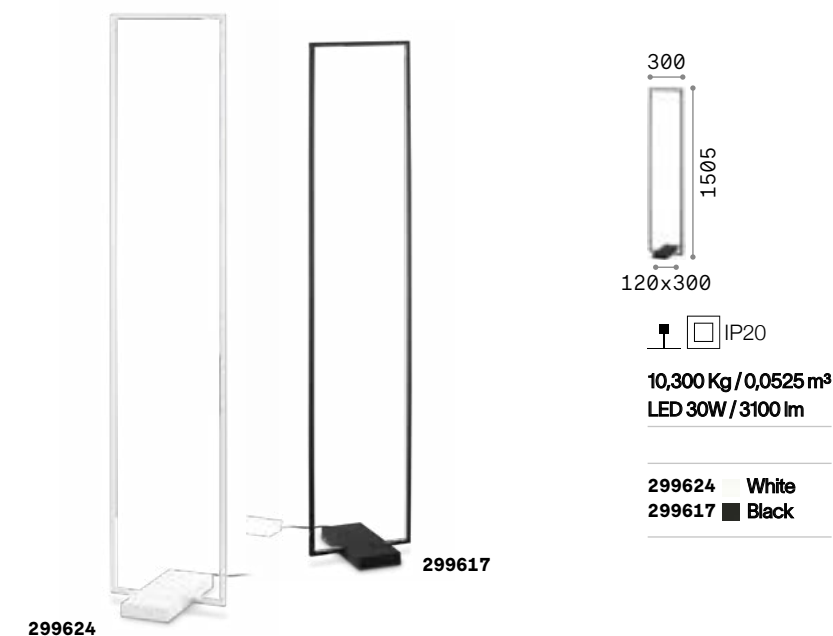

## Frame

Matt white or black varnished metal base and frame. Opal colour plastic diffusers. Direct light emission.

**LED** LED source 3000 K, 30.000 h life.

**ON OFF** Lamp with integrated switch.

**P. 076** **P. 247**