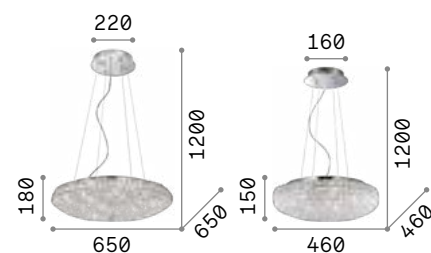

10,000 Kg / 0,1486 m³
G9 max 12 x 40W

088013 Chrome
088020 Gold

3000 K
510 lm
305486

5,300 Kg / 0,0748 m³
G9 max 7 x 40W

087979 Chrome

3000 K
510 lm
305486

Rain

Chrome metal frame. Pendants composed of multi-shaped cut crystal beads and final drops. Suspension versions provided with steel cables adjustable in length.