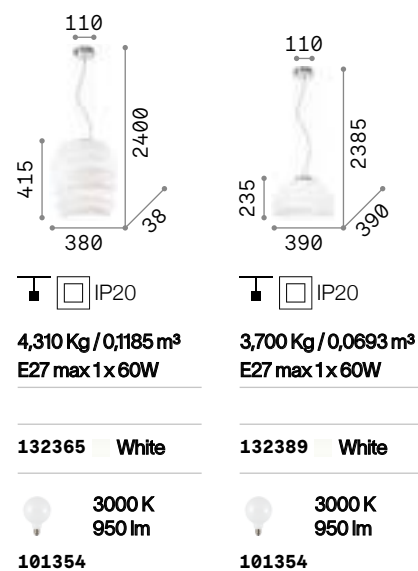

Karma

Chrome metal frame. White coated and acid-etched blown glass diffuser. Steel wires adjustable in length with automatic blocking mechanisms.

Folk

Metal ceiling cup and diffuser with matt paint, available finishes: coffee. Corrugated enamelled internal parable. Power cable coated with fabric.