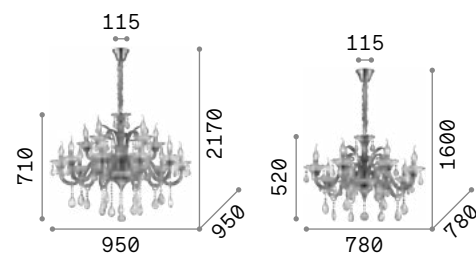

Colossal

Chrome metal frame and details.
Blown clear glass arms with smoky grey or ivory white inner side.
Transparent glass and cut crystal pendants and decorative elements.
Velvet chain cover.

IP20

19,000 Kg / 0,2828 m³
E14 max 15 x 40W

114170 Clear
081526 Grey

3000 K
470 lm

101224

IP20

11,400 Kg / 0,1386 m³
E14 max 8 x 40W

114187 Clear
081519 Grey

3000 K
470 lm

101224

114170

081526

Rose

Blown glass chandelier with chrome metal details. Cut-crystals octagons and drops. Velvet chain cover.