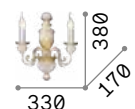

# Firenze

Resin body with hand modelled metal arms. Hand decorated with gold-leaf and antiqued effect.

■ IP20

2,050 Kg / 0,0405 m<sup>3</sup>  
E14 max 2x40W

012902 White  
020846 Gold

3000 K  
430 lm

101248