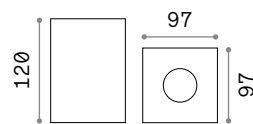

LED COB BRIDGELUX

Power	Beam	Lumen	CCT	Finish	Code
25 W	33°	2350 lm	3000 K	White	319575
				Black	319582

0,700 Kg/0,0016 m³