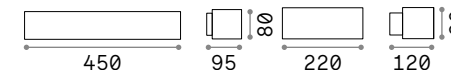

IP55

IP55

1,630 Kg / 0,0052 m³
E27 max 2x 60W

1,000 Kg / 0,0039 m³
E27 max 1x 60W

- 100364 White
- 163543 Grey
- 092355 Anthracit.
- 100371 Black
- 163550 Coffee

- 066868 White
- 158822 Grey
- 061580 Anthracit.
- 061597 Black
- 163536 Coffee

4000 K
580 lm

151960

4000 K
580 lm

151960