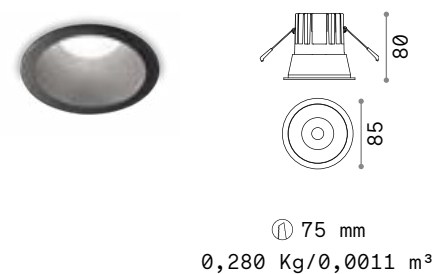

Game Trim Round

LED COB CREE Driver ON/OFF included

Power	Beam	Lumen	CCT	Finish	Code
11W	36°	900 lm	2700 K	White +	285429
				Gold +	341347
		950 lm	3000 K	Silver +	192284
				White +	192291
				Black +	192277
1100 lm	4000 K	Gold +	192307		
		White +	267975		
				Gold +	341361

new

Power	Beam	Lumen	CCT	Finish	Code
11W	36°	900 lm	2700 K	Black +	285412
				Gold +	341330
		950 lm	3000 K	Silver +	192321
				White +	192338
				Black +	192314
1100 lm	4000 K	Gold +	192345		
		Black +	267968		
				Gold +	341354

new

IP65

Power	Beam	Lumen	CCT	Finish	Code
11W	36°	950 lm	3000 K	White +	313191
				Black +	327754

DIMMABLE DRIVER* Optional

	Power	Output	Measure (LxHxW)	Code
1-10V/Push	20 W	250 mA	111x22x52 mm	217253
DALI/Push	12 W	250 mA	132x20x30 mm	202396

Light beam: ACCENT

CRI≥90 11W 36° 950lm 3000K

746

* The dimmable power supplies must be ordered in concomitance with the product and will be included inside the fittings by replacing the on-off power supply.

747