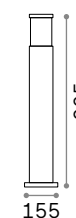

Tronco

Varnished die-cast aluminum body with different finishes: anthracite, white, coffee, grey or black. Pyrex glass diffuser with aluminum elements inside.

IP65

2,490 Kg / 0,0254 m³
E27 max 1x 42W