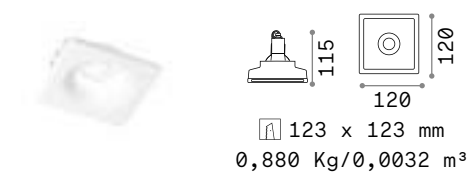

Zephyr new

IP20 GYPSUM

GU10 Not included - Recommended bulb 108292

Power	Finish	Code
max 35W	White	150284