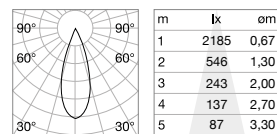

LED COB CITIZEN

Power	Beam	Control	Lumen	CCT	Finish	Code	
10 W	20°-40°	On-Off	1000 lm	3000 K	Black	■ 330730	new
			1100 lm	4000 K	Black	■ 340197	new
		DALI	1000 lm	3000 K	Black	■ 330754	new
			1100 lm	4000 K	Black	■ 340180	new

Light beam: from SPOT to WIDE