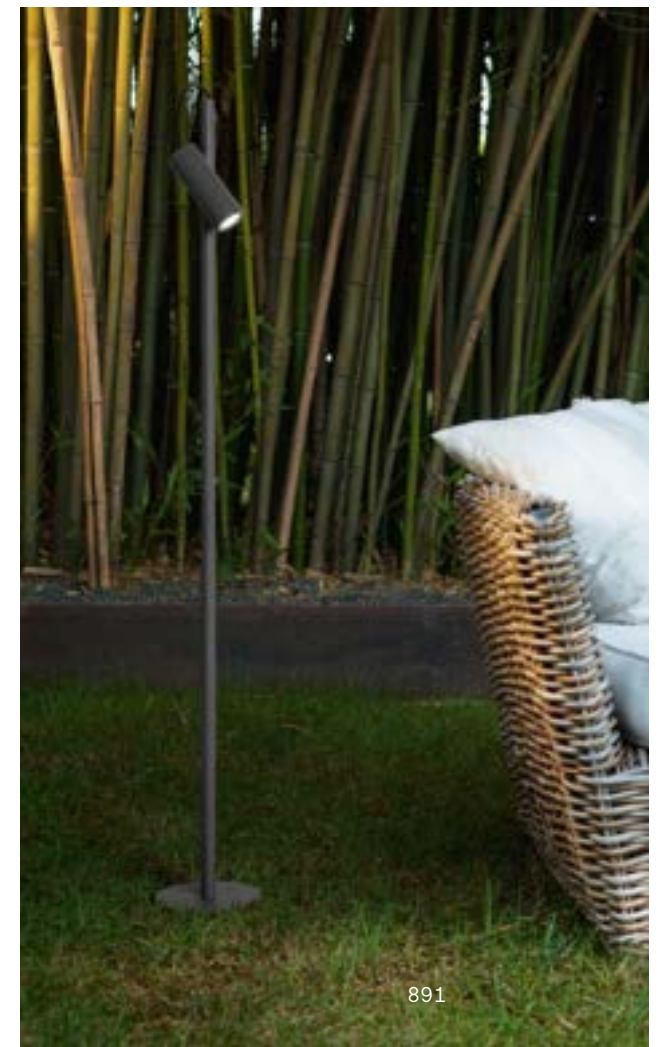

Hub

Powder coated aluminum base, pole and body. Orientable diffuser with clear tempered glass screen. Supplied with picket for installation on the ground. Available finish: anthracite.

LED LED source 3000 K, 30.000 h life.

IP54

0,850 Kg / 0,0057 m³
LED 4,5W / 390 lm

251257 ■ Anthracit.

IP54

0,720 Kg / 0,0083 m³
LED 4,5W / 390 lm

251226 ■ Anthracit.

5
150

Base
Not included
Optional

251295 ■ Anthracit.