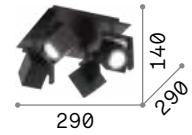

Mouse

Metal base, frame and diffuser finished with matt varnish and chrome details. Adjustable diffusers. Available finishes: white or black.

IP20
1,900 Kg / 0,0157 m³
GU10 max 4 x 50W

073583 White
156712 Black

3000 K
410 lm
108292 P. 412 P. 694