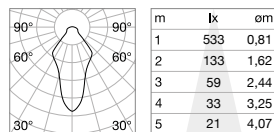

Light beam: ACCENT