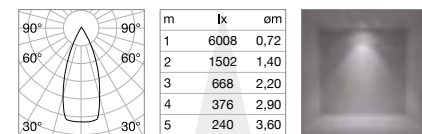

CRI≥90 30W 37° 3700lm 4000K

640