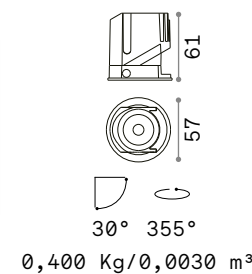

LED COB CITIZEN Required - Driver TRIDONIC ON/OFF included

Power	Beam	Lumen	CCT	Finish	Code
13W	36°	1000 lm	3000 K	Black	279602

DIMMABLE DRIVER* Optional

	Power	Output	Measure (LxHxW)	Code
1-10V/ Push	20W	350 mA	108x22x52 mm	287867
DALI/ Push	20W	350 mA	120x29x51 mm	287874

Light beam: ACCENT

* The dimmable power supplies must be ordered in concomitance with the product and will be included inside the fittings by replacing the on-off power supply. ** Lens 36° included.