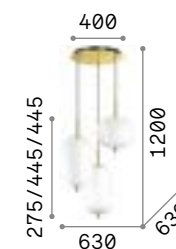

## Umile new

Metal ceiling cap and decorative elements with satin gold finish. Etched white blown glass diffusers. Black PVC cable.

**LED** LED source 3000 K, 20.000 h life.

IP20

8,600 Kg / 0,2150 m<sup>3</sup>  
LED 55W / 5400 lm