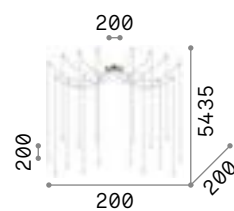

IP20

2,500 Kg / 0,0165 m³
LED 16W / 1300 lm

284002 ■ Black
284019 ■ Brass

Pop

Metal ceiling cup, frame and bulb socket cover with black matt varnish finish. Cables adjustable in length.