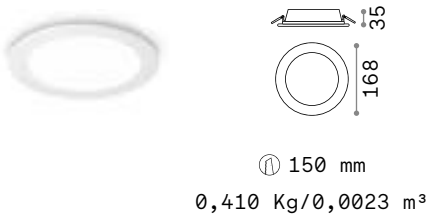

LED SMD AND DRIVER Included

Power	Beam	Lumen	CCT	Finish	Code
20 W	110°	2600 lm	3000 K	White	123998
		2700 lm	4000 K	White	147673