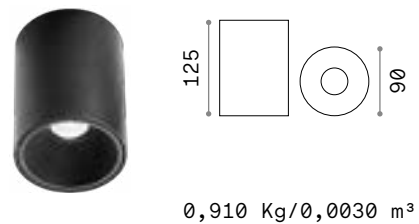

LED COB BRIDGELUX