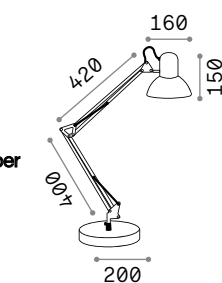

ON
OFF P. 517