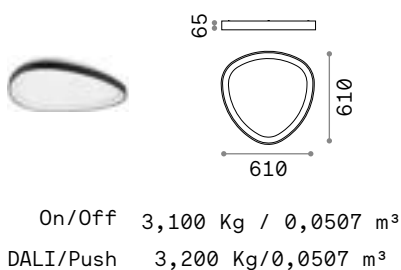

LED SMD Driver included