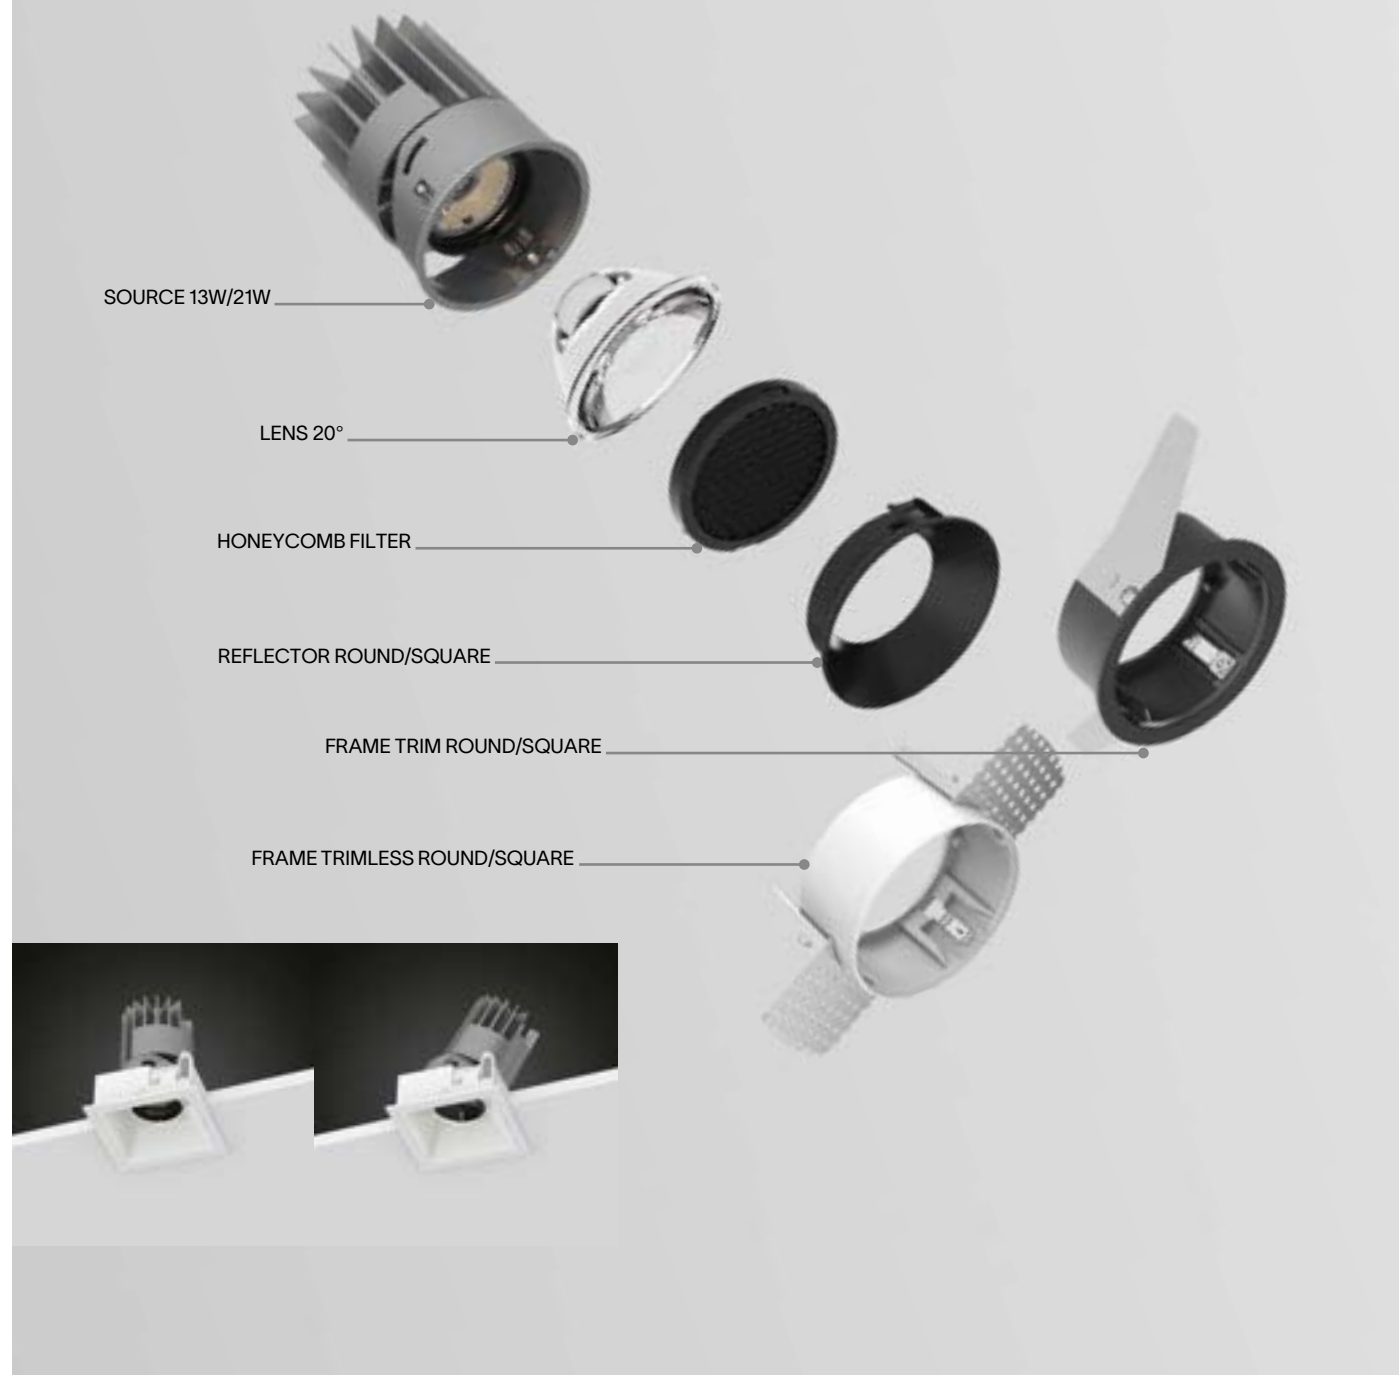

Zeus - Source

0,300 Kg/0,0014 m³

LED COB CITIZEN Required - Driver ON/OFF included

Power	Beam	Lumen	CCT	Finish	Code
13 W	40°	980 lm	2700 K	Grey	324807
		1020 lm	3000 K	Grey	324814
		1050 lm	4000 K	Grey	324821

DIMMABLE DRIVER* Optional

	Power	Output	Measure (LxHxW)	Code
1-10V	21 W	350 mA	122 x 25 x 40 mm	324906
DALI/Push	20 W	350 mA	120 x 29 x 51 mm	324913

0,590 Kg/0,0029 m³

LED COB CITIZEN Required - Driver ON/OFF included

Power	Beam	Lumen	CCT	Finish	Code
21 W	40°	1900 lm	2700 K	Grey	324838
		2000 lm	3000 K	Grey	324845
		2200 lm	4000 K	Grey	324852

DIMMABLE DRIVER* Optional

	Power	Output	Measure (LxHxW)	Code
1-10V/Push	20 W	500 mA	110 x 22 x 52 mm	324920
DALI/Push	20 W	500 mA	120 x 29 x 51 mm	324937

LENS 20°

Required	Model	Finish	Code

No	13 W	Clear	323688

	21 W	Clear	323985

FILTER HONEYCOMB

No	13 W	Black	323671

	21 W	Black	323961

Light beam: ACCENT

* The dimmable power supplies must be ordered in concomitance with the product and will be included inside the fittings by replacing the on-off power supply. ** Lens 40° included.