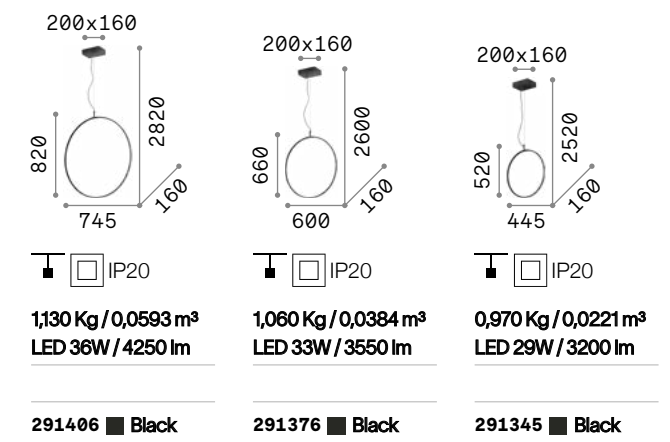

# Frame

Matt white or black varnished metal base and frame. Opal colour plastic diffusers. Adjustable in length cables. Direct light emission.

**LED** LED source 3000 K, 30.000 h life.

269337

253596

370x130	450x150	480x180
IP20	IP20	IP20
3,500 Kg / 0,1050 m <sup>3</sup> LED 82W / 6850 lm	4,270 Kg / 0,0689 m <sup>3</sup> LED 80W / 8550 lm	4,300 Kg / 0,2100 m <sup>3</sup> LED 93W / 10050 lm
269351 White 269337 Black	253596 White 269375 Black	253589 White 269382 Black