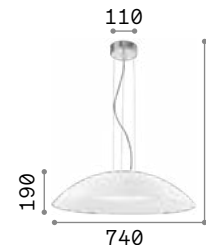

Lena

Chrome metal frame. Double glass diffuser: frosted and coloured the external one, white the inner one. Suspension lamp provided with steel cables adjustable in length with automatic devices.

IP20

8,310 Kg / 0,1785 m³
E27 max 3x60W

052786 White

3000 K
340 lm

101286