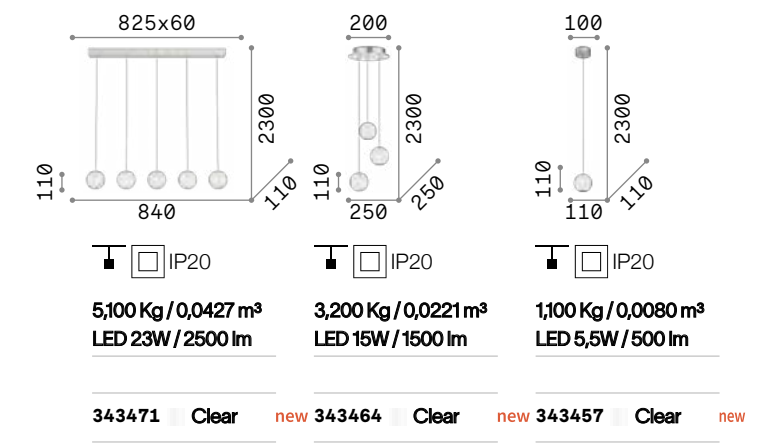

Diamond **new**

Chromed metal ceiling cap. Clear Teflon cable. Clear acrylic diffusers with cut crystal processing effect.

LED LED source 3000 K, 20.000 h life.