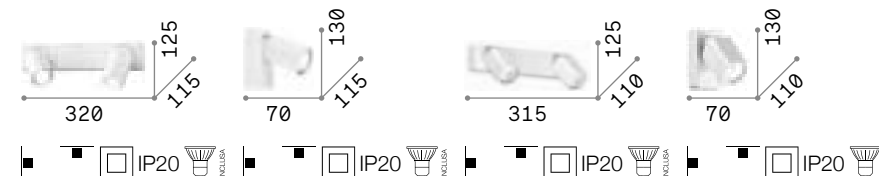

Rudy

White or black powder coated die-cast aluminium frame. Adjustable diffusers: they can be rotated and reclined.

LED Bulbs LED GU10 7W 3000 K included.
Cod. 123943