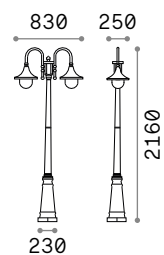

IP43

3,340 Kg / 0,1467 m³
E27 max 2 x 52W

246833 ■ Anthracit.
024097 ■ Black
246840 ■ Coffee

4000 K
980 lm

153964

P. 857

Dafne

High performance resin body: resistant to corrosion, colours stabilized during UV rays treatment, thermal shock resistance from -60° to +90°C. Methacrylate non-yellowing diffuser.