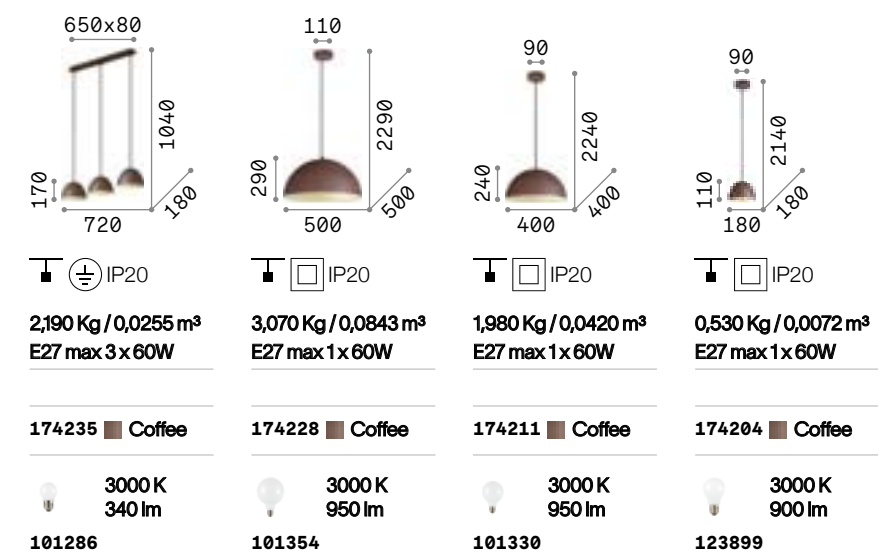

Folk

Metal ceiling cup and diffuser with matt paint, available finishes: coffee. Corrugated enamelled internal parable. Power cable coated with fabric.