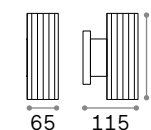

0,610 Kg / 0,0016 m³
GU10 max 2 x 28W

129457 White
129433 Black

4000 K
430 lm

253497