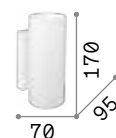

Paul

Metal base with matt varnish finish. Blown acid-etched and overlay glass diffuser. Available with white finish.

LED Bulbs LED G9 3W 3000 K included.
Cod. **209043**

■ IP20

0,560 Kg / 0,0064 m³
G9 max 2 x 40W

060620 White

3000 K
510 lm

305486