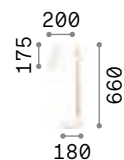

Axel

Powder coated metal base and junctions. Natural wood stem. PVC shade coated with fabric can be adjusted in height. PVC cable with switch. Colors: white or black.

ON
OFF Lamp with integrated switch.

IP20

1,970 Kg / 0,0183 m³
E27 max 1x 60W

282091 White
272238 Black

3000 K
910 lm
119571

P. 526

London

Metal frame with chrome finish or with matt white or black varnish. PVC foil shade coated with fabric. The chrome model has chrome semi-transparent PVC foil shade.

ON
OFF Lamp with integrated switch.