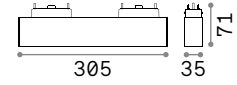

Arca Wide

LED SMD SAMSUNG

Power	Beam	Lumen	CCT	Finish	Code
13W	98°	1550 lm	3000 K	Black	222943
		1650 lm	4000 K	Black	223025

0,410 Kg/0,0025 m³