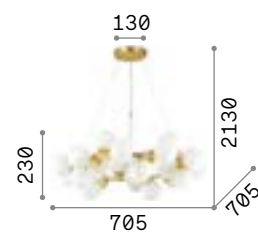

## Dna

Golden metal ceiling rose and frame. White overlay, acid-etched blown glass diffusers. Adjustable steel cables.

**LED** Bulbs LED G9 3W 3000 K included.  
Cod. **209043**

4,930 Kg / 0,2034 m<sup>3</sup>  
G9 max 25 x 15W