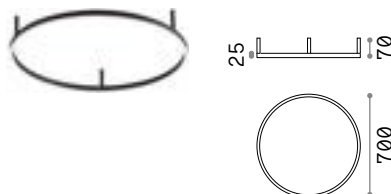

1,430 Kg/0,0852 m³

LED SMD Driver included

Measure	Power	Driver	Lumen	CCT	Finish	Code	
ø 700	37 W	On-Off	3800 lm	2700 K	White	341934	new
					Black	341927	new
			4250 lm	3000 K	White	265995	
					Black	266008	
			4350 lm	4000 K	White	341958	new
					Black	341941	new