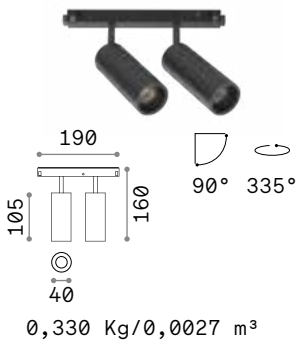

Ego Track Double

LED COB CITIZEN

Power	Beam	Control	Lumen	CCT	Finish	Code		
16 W	30°	On-Off	1400 lm	2700 K	Black	340265	new	
					White	282954		
			1-10V	Black	257648			
				1550 lm	4000 K		Black	321806
				1500 lm	3000 K		White	303635
		DALI	1400 lm	2700 K	Black	303628	new	
					White	340241		
			1500 lm	3000 K	White	286365		
					Black	303628		
					Black	286358		

LED COB CITIZEN

Power	Beam	Control	Lumen	CCT	Finish	Code		
24 W	30°	On-Off	2400 lm	3000 K	White	282961		
					Black	257662		
			1-10V	2500 lm	4000 K	Black	321844	
				2400 lm	3000 K	White	303659	
				Black	303642			
		DALI	2400 lm	3000 K	White	286389		
					Black	286372		

FILTER HONEYCOMB
LENS*

Model	Required	Beam	Finish	Code	
TRACK16W/24W	No		Black	260860	new
TRACK16W/24W	No	18°	Clear	332086	
		45°	Clear	332093	

Light beam: **ACCENT**

CRI≥90 16W 30° 1450lm 3000K

CRI≥90 24W 30° 2000lm 3000K