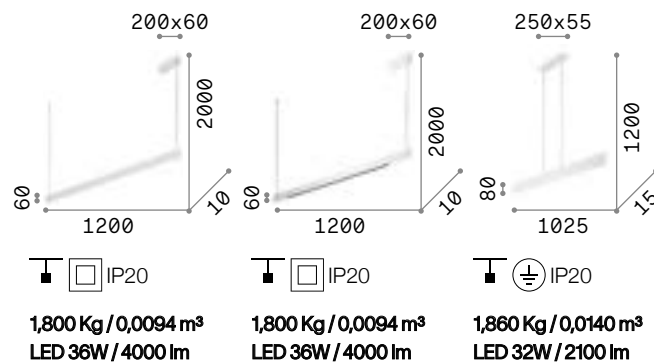

336206 White new 336183 White new 138237 White
336190 Black new 336176 Black new 173245 Black

Craft

Matt black varnished metal ceiling cap. Natural wood body. Satin opal color polycarbonate diffuser. Clear PVC cable.

LED LED source 3000 K, 20.000 h life.