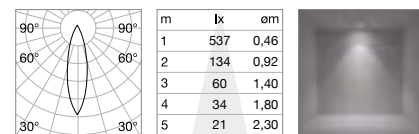

FILTER HONEYCOMB

LENS

Model	Required	Beam	Finish	Code
Ego 3W	No		Black	260853
Ego 3W	No	18°	Clear	332062
		45°	Clear	332079

new

new

Light beam: ACCENT

CRI≥90 3W 30° 200lm 3000K

560