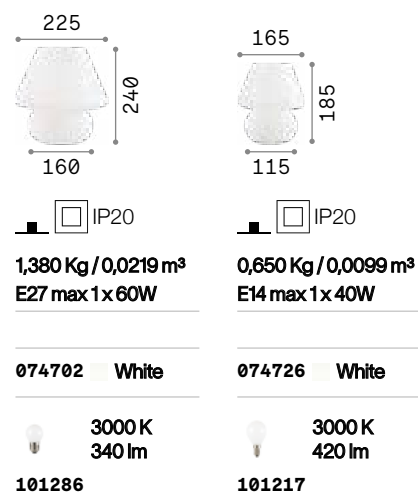

Prato

White blown overlay acid-etched glass diffuser. Electrical cable with plug and switch.

ON
OFF Lamp with integrated switch.

474

Edo

Chrome metal frame inside. White acid-etched overlay blown glass diffuser.

ON
OFF Lamp with integrated switch.

475