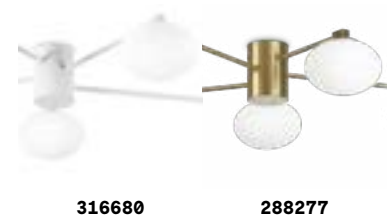

## Hermes

Plated metal base and frame. White blown acid-etched glass diffusers. Available finishes: white or satin brass.

**LED** Bulbs LED G9 3W 3000 K included. Cod. **209043**

316680 288277

316680 White 288277 Brass	322674 White 288260 Brass	322698 White 316697 Brass	322667 White 317007 Brass
3000 K 510 lm	3000 K 510 lm	3000 K 510 lm	3000 K 510 lm
305486	305486	305486	305486