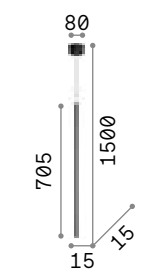

IP20
0,530 Kg / 0,0142 m³
LED 3,5W / 220 lm