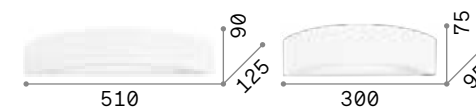

■ IP20

2,630 Kg / 0,0154 m³
E14 max 2 x 40W

105727 White

3000 K
420 lm

101217

■ IP20

1,100 Kg / 0,0068 m³
E14 max 1 x 40W

105710 White

3000 K
420 lm

101217