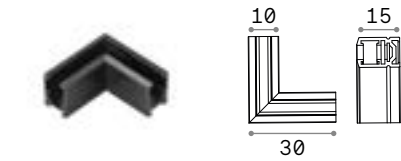

SURFACE CORNER L Optional

Weight	Volume	Control	Finish	Code
0,020 Kg	0,0002 m³	On-Off	Black	339382

new