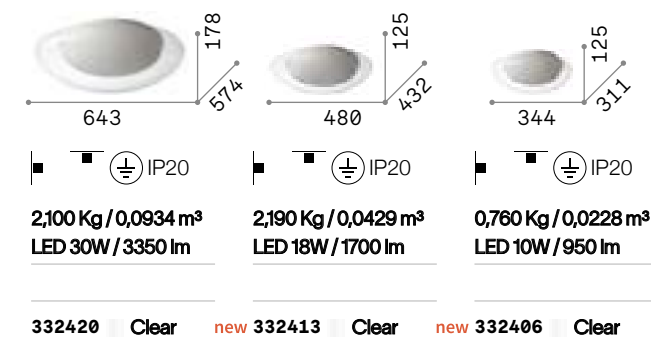

Celine

Enameled metal frame.
Sandblasted clear glass diffuser.
chrome metal glass holders.

Ocean

Diffuser composed of two glass sheets: the back one with mirror edge and frosted in the middle, the front one with decorative serigraph and glass buttons.

Squish ^{new}

Metal base. Double polycarbonate diffuser: satin opal the inner one, clear the external one.

LED LED source 3000 K, 25.000 h life.