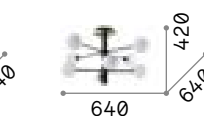

7,600 Kg / 0,1787 m³
G9 max 12 x 15W

6,500 Kg / 0,1397 m³
G9 max 10 x 15W

3,040 Kg / 0,0579 m³
G9 max 8 x 15W

273709 Black

273693 Black

328485 Black

3000 K
510 lm

3000 K
510 lm

3000 K
510 lm

305486

305486

305486