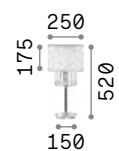

# Opera

Chrome frame. PVC foil shade covered with metallic filaments. Cut crystal pendants.

**ON OFF** Lamp with integrated switch.

IP20

1,750 Kg / 0,0392 m<sup>3</sup>  
E27 max 1x60W

068305 White

3000 K  
900 lm  
123899 [P. 198](#) [P. 440](#) [P. 534](#)