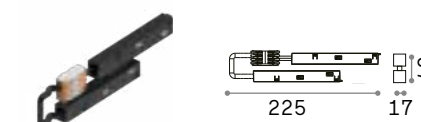

BI-EMISSION UP/DOWN ELECTRICAL CONNECTOR Required - 1 Kit x linear connection

Weight	Volume	Control	Finish	Code	
0,100 Kg	0,0016 m³	On-Off	Black	322810	new
		1-10V / DALI	Black	342757	new