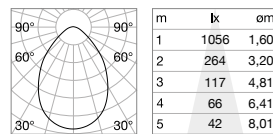

CRI≥80 20W 77° 2650lm 3000K