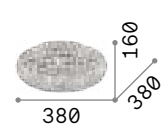

3,200 Kg / 0,0487 m³
G9 max 5 x 40W

075419 Chrome
073187 Gold

3000 K
510 lm

305486