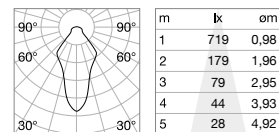

Light beam: ACCENT