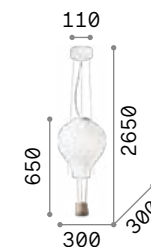

IP20

2,420 Kg / 0,1013 m³
E27 max 1x 42W

179858 White

3000 K
900 lm

123899