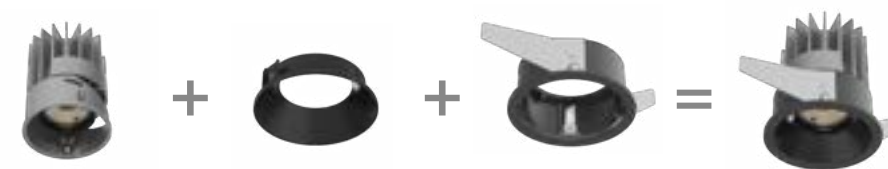

Zeus - Source

0,300 Kg/0,0014 m³

LED COB CITIZEN Required - Driver ON/OFF included

Power	Beam	Lumen	CCT	Finish	Code
13 W	40°	980 lm	2700 K	Grey	324807
		1020 lm	3000 K	Grey	324814
		1050 lm	4000 K	Grey	324821

DIMMABLE DRIVER* Optional

	Power	Output	Measure (LxHxW)	Code
1-10V	21 W	350 mA	122 x 25 x 40 mm	324906
DALI/Push	20 W	350 mA	120 x 29 x 51 mm	324913

0,590 Kg/0,0029 m³

LED COB CITIZEN Required - Driver ON/OFF included

Power	Beam	Lumen	CCT	Finish	Code
21 W	40°	1900 lm	2700 K	Grey	324838
		2000 lm	3000 K	Grey	324845
		2200 lm	4000 K	Grey	324852

DIMMABLE DRIVER* Optional

	Power	Output	Measure (LxHxW)	Code
1-10V/Push	20 W	500 mA	110 x 22 x 52 mm	324920
DALI/Push	20 W	500 mA	120 x 29 x 51 mm	324937

LENS 20°

Required	Model	Finish	Code

No	13 W	Clear	323688

	21 W	Clear	323985

FILTER HONEYCOMB

No	13 W	Black	323671

	21 W	Black	323961

Light beam: ACCENT

* The dimmable power supplies must be ordered in concomitance with the product and will be included inside the fittings by replacing the on-off power supply. ** Lens 40° included.