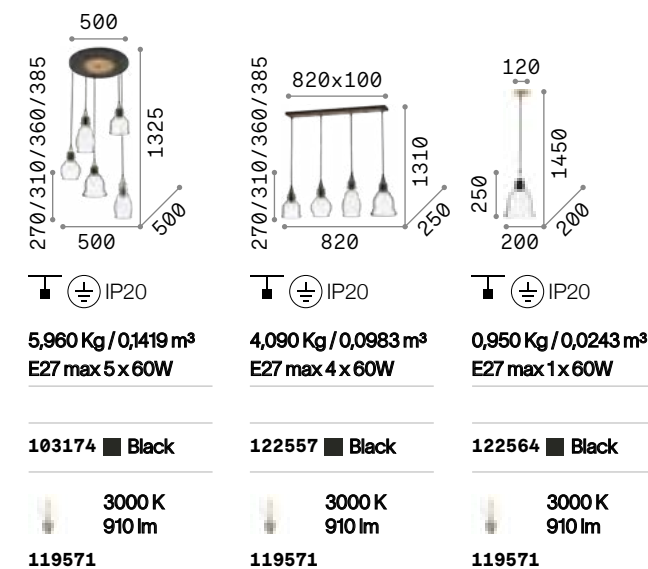

Gretel

Metal frame with matt black
varnish finish with natural wood
applications. Blown clear glass
diffusers. Power cables covered
with black fabric.