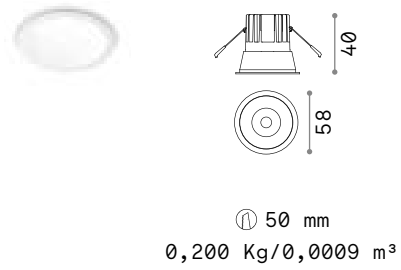

Game Trim Round

LED COB CREE Driver ON/OFF included

Power	Beam	Lumen	CCT	Finish	Code
5W	36°	650 lm	3000 K	White +	337142
				Gold +	349084

new

new