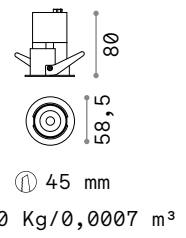

LED COB Driver ON/OFF included

Power	Beam	Lumen	CCT	Finish	Code
9W	25°	950 lm	3000 K	White	344829
				Black	322971

new

new