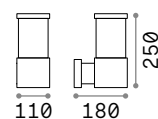

Tronco

Varnished die-cast aluminum body with different finishes: anthracite, white, coffee, grey or black. Pyrex glass diffuser with aluminum elements inside.

IP44

1,110 Kg / 0,0070 m³
E27 max 1x 42W

118659 White
026978 Grey
027005 Anthracit.
004716 Black
326962 Coffee

4000 K
490 lm
153957

Etere

Powder coated die-cast aluminum body. Satin opal polycarbonate glass diffusers. Black PVC cables. Colors: anthracite, coffee or black.

LED LED source 3000/4000 K, 25.000 h life.