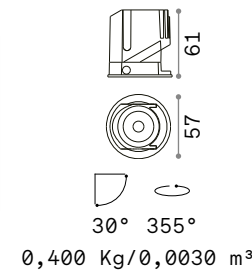

LED COB CITIZEN Required - Driver TRIDONIC ON/OFF included

Power	Beam	Lumen	CCT	Finish	Code
9W	36°	750 lm	3000 K	Black	279596

DIMMABLE DRIVER* Optional

	Power	Output	Measure (LxHxW)	Code
1-10V	12W	250 mA	122x25x40 mm	287843
DALI/ Push	20W	250 mA	120x29x51 mm	287850