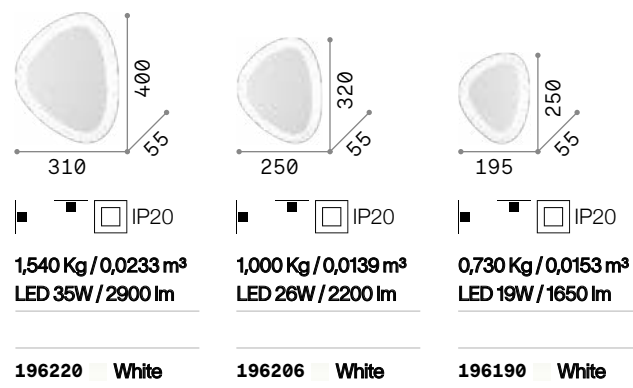

Gingle

Powder coated metal base and body. Integrated LED light source with mirrored light emission.

LED LED source 3000 K, 30.000 h life.

Geko

White enameled metal frame. Transparent silkscreened or white glass diffuser. Chrome metal central glass screw.