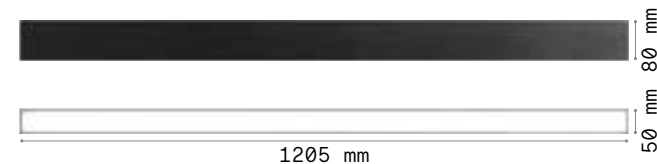

Fluo Wide 1200