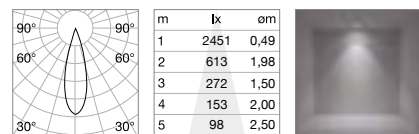

LED COB CITIZEN

Power	Beam	Control	Lumen	CCT	Finish	Code		
24 W	30°	On-Off	2400 lm	3000 K	White	282961		
					Black	257662		
			1-10V	2500 lm	4000 K	Black	321844	
				2400 lm	3000 K	White	303659	
				Black	303642			
		DALI	2400 lm	3000 K	White	286389		
					Black	286372		

FILTER HONEYCOMB
LENS*

Model	Required	Beam	Finish	Code	
TRACK16W/24W	No		Black	260860	new
TRACK16W/24W	No	18°	Clear	332086	
		45°	Clear	332093	

Light beam: **ACCENT**

CRI≥90 16W 30° 1450lm 3000K

CRI≥90 24W 30° 2000lm 3000K