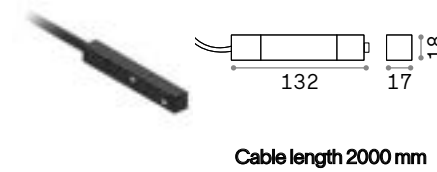

Weight	Volume	Control	Finish	Code
0,16 Kg	0,0005 m³	On-Off	White	283111
			Black	286006
		1-10V / DALI	White	283111
			Black	286006

MAIN CONNECTOR Required - 1 Kit x power source max 210 W

Weight	Volume	Control	Finish	Code
0,12 Kg	0,0007 m³	On-Off	White	282862
			Black	265896
		1-10V / DALI	White	286303
			Black	286297