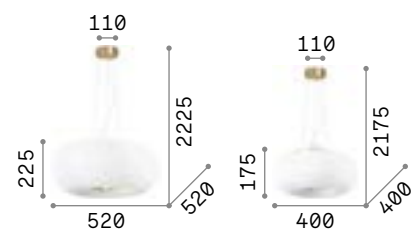

Arizona

Metal frame with satin brass finish. White acid-etched blown glass diffuser with embossed decorative stripes.

LED Bulbs LED GX53 9W 3000 K included. Cod. **123936**

IP20 6,190 Kg / 0,1288 m³ GX53 max 5 x 9W	IP20 3,260 Kg / 0,0740 m³ GX53 max 3 x 9W

214481 White 3000 K 910 lm 123936	214474 White 3000 K 910 lm 123936

P. 278