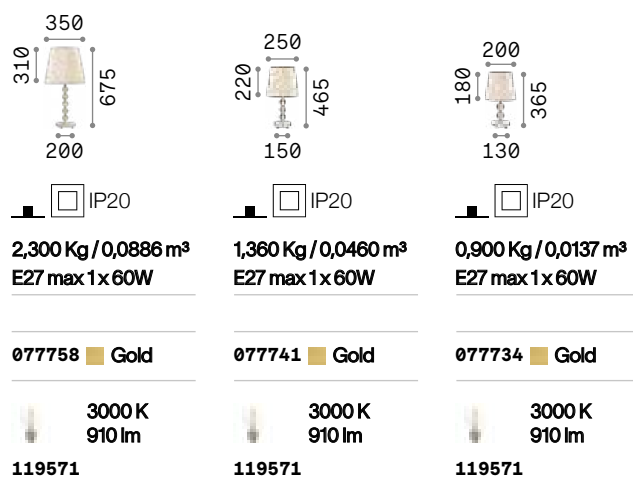

Queen

Gilded metal frame with cut crystal base and decorative elements. PVC foil shade covered with quilted decoration and gold glitters.

Lamp with integrated switch.

P. 534

Pegaso

Chromed or satin brass metal frame. Cut crystal main body, candle cups and pendants. Organza fabric shades.

Lamp with integrated switch.

059266

197753

P. 212 P. 441