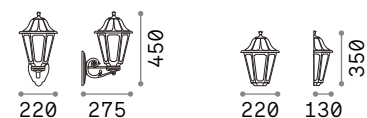

■ IP55

1,000 Kg / 0,0101 m³
E27 max 1x 23W

120423 White
101491 Black

4000 K
980 lm
153964

■ IP55

0,600 Kg / 0,0117 m³
E27 max 1x 23W

120430 White
101552 Black

4000 K
980 lm
153964

P. 911