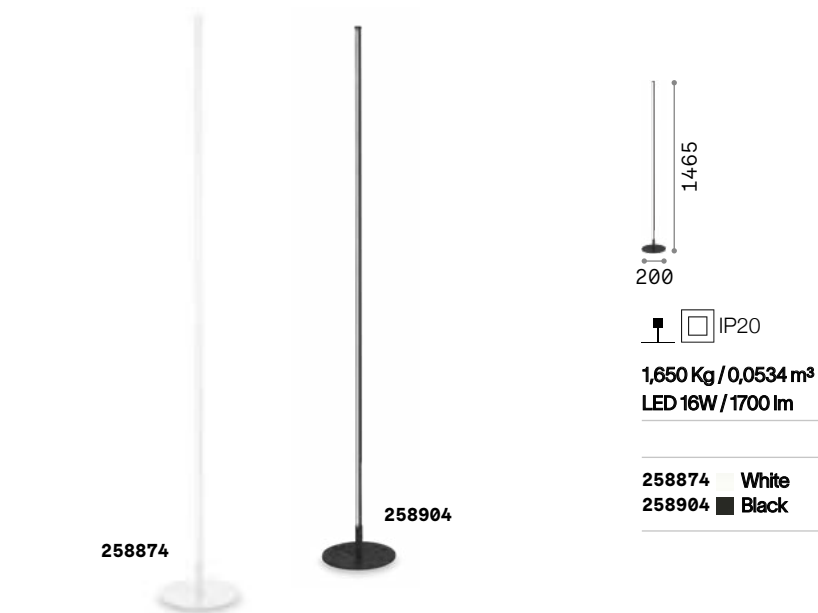

Yoko

Matt varnished metal base and frame. Opal polycarbonate diffuser. PVC electrical cable with socket-power supply. Colors: white or black.

LED LED source 3000 K, 30.000 h life.

ON OFF Lamp with integrated switch.

P. 089 P. 457