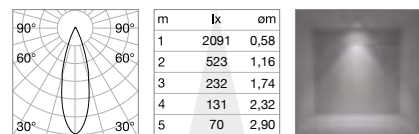

273 x 37 mm
0,580 Kg/0,0022 m³

LED SMD OSRAM Driver ON/OFF included

Power	Beam	Lumen	CCT	Finish	Code
20 W	29°	1700 lm	2700 K	Black	+ ■ 341743
		1750 lm	3000 K	Black	+ ■ 206233
		2000 lm	4000 K	Black	+ ■ 267883

new

DIMMABLE DRIVER* Optional

Model	Control	Power	Output	Measure (LxHxW)	Code
5,5W/12W	DALI	12 W	700 mA	132x20x30 mm	267982
20 W	DALI/Push	25 W	600 mA	135x24x72 mm	268002

Light beam: ACCENT

CRI≥90 12W 29° 880lm 3000K

786

* The dimmable power supplies must be ordered in concomitance with the product and will be included inside the fittings by replacing the on-off power supply.