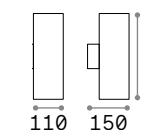

■ IP54

■ IP44

1,350 Kg / 0,0071 m³
E27 max 2 x 60W

0,720 Kg / 0,0024 m³
GU10 max 2 x 35W

- 092300 White
- 033020 Aluminum
- 163604 Grey
- 236858 Anthracit.
- 092317 Black
- 163611 Coffee

- 100388 White
- 033013 Aluminum
- 163628 Grey
- 236841 Anthracit.
- 100395 Black
- 163635 Coffee

4000 K
580 lm
151960

4000 K
430 lm
253497

P. 810