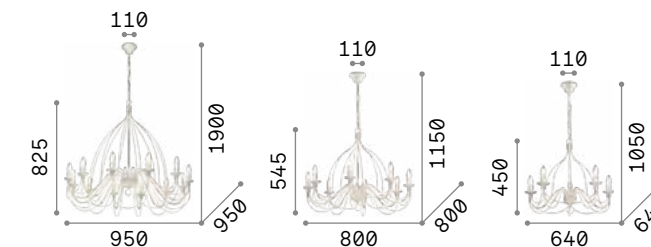

## Corte

Totally handcrafted metal frame. Hand painted finish with antiqued effect. Available versions: white or rusty effect.

005881

057187

P. 441

IP20

7,100 Kg / 0,6840 m<sup>3</sup>  
E14 max 12 x 40W

097664 White  
097671 Rust