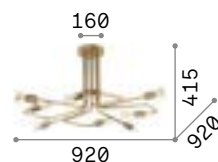

## Triumph

Plated metal base, arm and bulb holder cover. Color: old brass.

IP20

3,270 Kg / 0,0454 m<sup>3</sup>  
E27 max 8 x 42W

160313 Brass

2200 K  
370 lm

151687

P. 098 P. 424