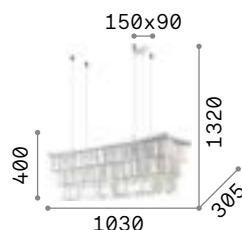

## Martinez

Chromed or golden metal frame.  
Decorative elements with fob-chains composed of octagons and transparent cut-crystals bars.

166360

213583

IP20

17,600 Kg / 0,1129 m³  
E14 max 8 x 40W

166360 Chrome  
213583 Gold