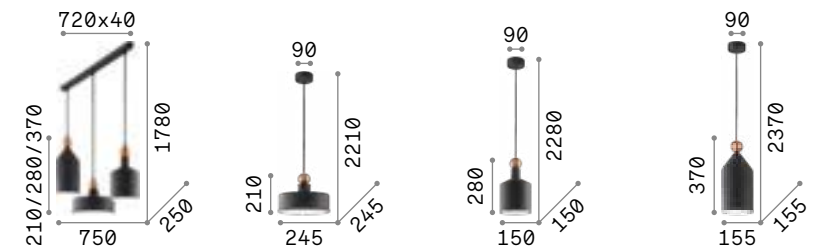

IP20   IP20   IP20   IP20
2,630 Kg / 0,0797 m³   **0,960 Kg / 0,0169 m³**   **0,750 Kg / 0,0090 m³**   **1,020 Kg / 0,0105 m³**
E27 max 3x 42W   **E27 max 1x 42W**   **E27 max 1x 42W**   **E27 max 1x 42W**

194677 Dark Grey   **221489** Dark Grey   **221496** Dark Grey   **194684** Dark Grey

3000 K 900 lm   3000 K 900 lm   3000 K 900 lm   3000 K 900 lm
123899   **123899**   **123899**   **123899**