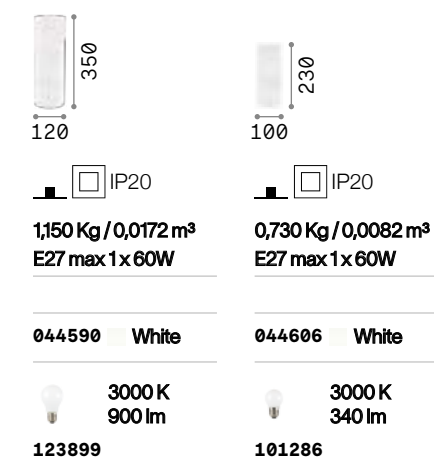

Prato

White blown overlay acid-etched glass diffuser. Electrical cable with plug and switch.

ON
OFF Lamp with integrated switch.

474

Edo

Chrome metal frame inside. White acid-etched overlay blown glass diffuser.

ON
OFF Lamp with integrated switch.

475