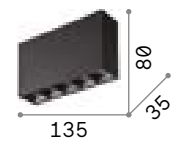

Lika

Family of recessed rectangular LED modules in die-cast aluminium, painted black or white with polycarbonate reflector. Modules available with five lenses. Specially designed to avoid glare (UGR <16), best for installation in OFFICES and SHOPS.