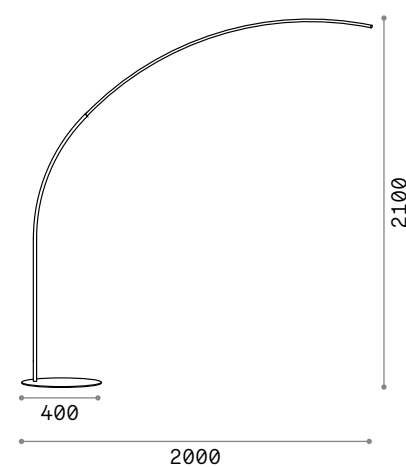

 Lamp with dimmer.

 Lamp with touch dimmer.

**ON OFF** Lamp with integrated switch.

3,800 Kg / 0,0574 m<sup>3</sup>  
LED 30W / 2850 lm

304649 ■ White  
304168 ■ Black