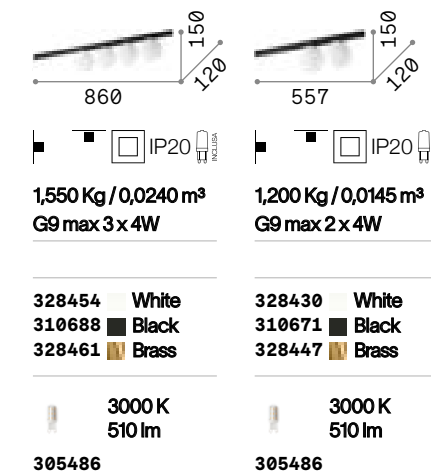

Binomio

Metal frame. White acid-etched blown glass diffusers with screw fastening. Finishes: white, black, brushed brass.

LED Bulbs LED G9 3W 3000 K included. Cod. **209043**