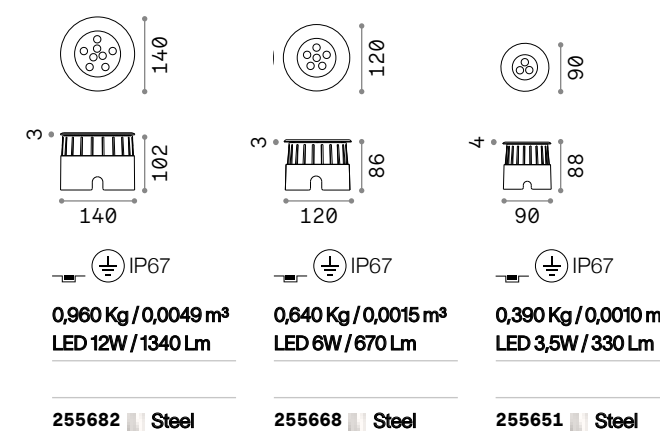

Floor

Outdoor unmovable recessed fitting made of die cast aluminum with round ring available in three dimensions. Suitable for ground and floor installation. Anodized aluminum finish with extra-clear tempered glass diffuser. Integrated LED passively cooled with 30° optics; available color temperature of 3000 k and CRI ≥ 80; protection degree IP 67; IK10.

LED LED source 3000 K, 25.000 h life.