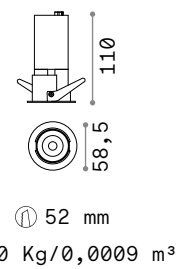

LED COB Driver ON/OFF included

Power	Beam	Lumen	CCT	Finish	Code
12W	25°	1200 lm	3000 K	White	344805
				Black	323008

new

new