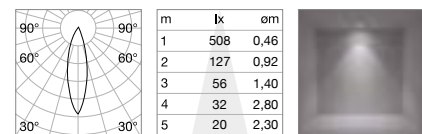

FILTER HONEYCOMB
LENS*

Model	Required	Beam	Finish	Code
TRACK5W	No		Black	260853
TRACK5W	No	18°	Clear	332062
		45°	Clear	332079

new

new

Light beam: ACCENT

CRI≥90 5W 30° 400lm 3000K