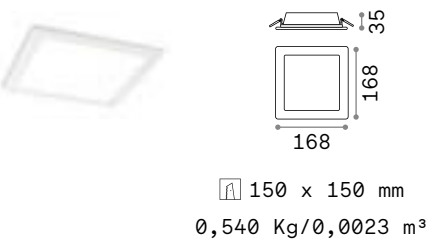

LED SMD AND DRIVER Included

Power	Beam	Lumen	CCT	Finish	Code
20 W	110°	2450 lm	3000 K	White	124001