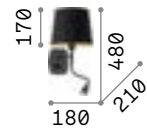

Nordik

Matt black varnished metal frame. One single switch to control independently both lighting sources.

LED LED source 3000 K, 20.000 h life.

IP20

0,630 Kg / 0,0156 m³
E14 max 1x 40W +
LED 1,5W / 130 lm