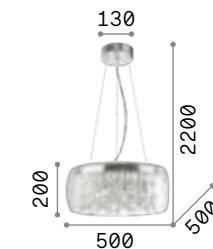

9,560 Kg / 0,1289 m³
G9 max 8 x 40W

031750 Clear
197654 Smoky Grey

3000 K
510 lm

305486