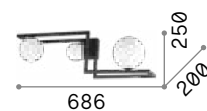

IP20

1,650 Kg / 0,0377 m³
G9 max 3 x 28W

284286 ■ Black
284330 ■ Brass

3000 K
510 lm
305486

P. 476 P. 500