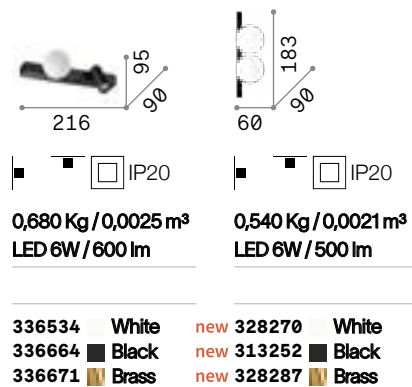

Ping Pong

Powder coated or plated metal frame. Satin acrylic sphere diffuser. Model with adjustable cylindrical diffuser, with independent switching. Colors: white, black, brushed brass.

LED LED source 3000 K, 50.000 h life.

ON OFF Lamp with integrated switch.
Cod. 336534, 336664, 336671

P. 336 P. 472 P. 505