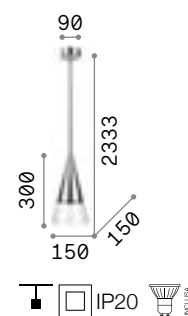

Cono new

Plated metal ceiling cap and frame. Clear blown glass diffuser. PVC cable. Colors: chrome with frosted diffuser, nickel or brass.

LED Bulbs LED GU10 7W 3000 K included. Cod. **123943**

1,000 Kg / 0,0168 m³
GU10 max 1x28W

321462 Chrome new
321479 Brass new
322803 Nickel new

3000 K
540 lm
123943

Kuky

Chrome metal frame. Available with sanded frosted Pyrex glass in the central part.