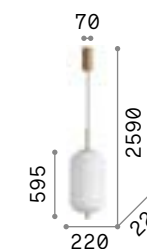

IP20

2,500 Kg / 0,0516 m³
LED 20W / 2050 lm

new 314952 White