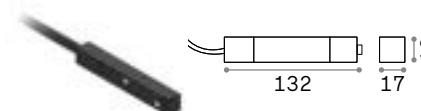

Cable length 2000 mm

MAIN CONNECTOR Required - 1 Kit x power source max 210 W

Weight	Volume	Control	Finish	Code	
0,12 Kg	0,0005 m³	On-Off	White	282862	
			Black	265896	
		1-10V / DALI	White	286303	
			Black	286297