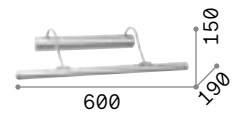

Mirror-10

Metal frame with antique brass, chrome or satin nickel finish. Adjustable diffuser.

LED Bulbs LED G9 3W 3000 K included. Cod. 209043

IP20

1,090 Kg / 0,0181 m³
G9 max 4 x 40W

017303 Chrome
017297 Nickel
017310 Ant. Brass

3000 K
510 lm

305486