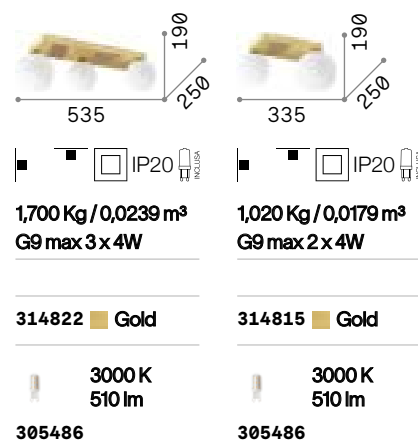

Lumiere

Matt black varnished metal frame and details. White central tube-shaped diffuser. Shiny white and transparent gray blown glass decorative elements.

LED LED source 3000 K, 25.000 h life.

P **P** **P**
P. 178 P. 465 P. 496