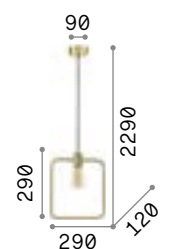

IP20

0,610 Kg / 0,0100 m³
E27 max 1 x 70W

207858 Brass

2200 K
500 lm

151717