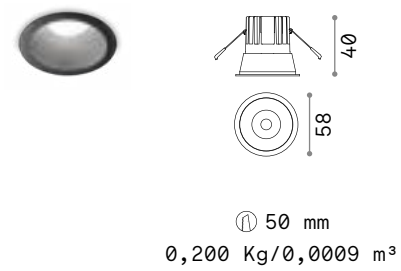

Game Trim Round

LED COB CREE Driver ON/OFF included

Power	Beam	Lumen	CCT	Finish	Code
5W	36°	650 lm	3000 K	White +	337142
				Gold +	349084

new

new

LED COB CREE Driver ON/OFF included

Power	Beam	Lumen	CCT	Finish	Code
5W	36°	650 lm	3000 K	Black +	349060
				Gold +	349077

new

new

CRI≥90 5W 36° 650lm 3000K

744

745