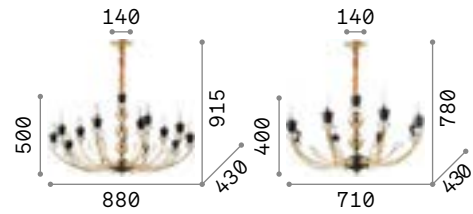

Vanity

Golden metal frame with matt black details. Cut crystals decorative elements. Velvet chain cover.

IP20	IP20
8,850 Kg / 0,2878 m³ E14 max 15 x 40W	4,940 Kg / 0,1454 m³ E14 max 8 x 40W
206639 ■ Gold	206622 ■ Gold
3000 K 470 lm	3000 K 470 lm
101224	101224

Norma

Metal frame with chrome or antique brass finish. Diffuser composed of clear glass sheets with polished edges. Velvet chain cover.