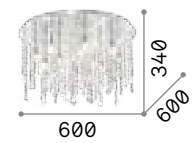

Royal

Chrome metal circular frame and bulb socket. Squared, rectangular and octagonal cut crystal pendants and final drops.

LED Bulbs LED G9 3W 3000 K included.
Cod. **209043**

IP20

5,900 Kg / 0,0881 m³
G9 max 12 x 40W

053004 Chrome

3000 K
510 lm

305486