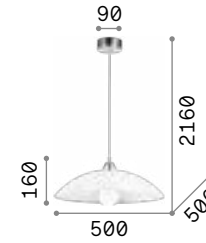

Lana

Transparent glass diffuser with silkscreen decorations inside and sandblasted outside. Chrome metal glass holders.

IP20

2,720 Kg / 0,0533 m³
E27 max 1x60W

068169 White

3000 K
950 lm

101330

P. 298