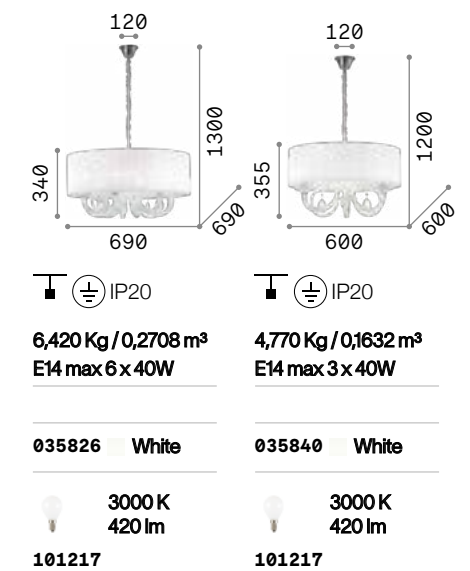

Opera

Chrome frame. PVC foil shade covered with metallic filaments. Cut crystal pendants. Suspension lamps provided with steel cables adjustable in length.

P. 440 P. 486 P. 534

Swan

Chrome metal frame. Hand-shaped blown glass body. Cut crystal decorative elements. Pleated organza shade. Velvet chain cover.

P. 440