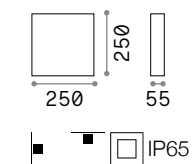

0,790 Kg / 0,0066 m³
LED 18W / 1900/2350 lm

326238 White **3000K^{new}**
326245 White **4000K^{new}**