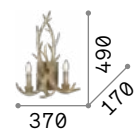

■ IP20

1,770 Kg / 0,0759 m³
E14 max 2x40W

115511 Beige

3000 K
470 lm

101224