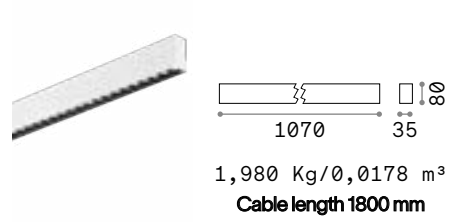

Steel

LED SMD SAMSUNG

Up-light included - Driver OSRAM ON/OFF included - UGR <19

Power	Beam	Lumen	CCT	Finish	Code
36 W	70°	3350 lm	3000 K	White	267128
				Black	270197
		3550 lm	4000 K	White	270203
				Black	267135

LED SMD SAMSUNG

Up-light included - Driver OSRAM ON/OFF included - UGR <16

Power	Beam	Lumen	CCT	Finish	Code
36 W	60°	3000 lm	3000 K	White	270180
				Black	267142
		3200 lm	4000 K	White	267159
				Black	270173

UP-LIGHT INFO

Beam	Lumen	CCT
110°	1100 lm	3000 K
	1150 lm	4000 K

KIT SUSPENSION

Required	N° Cables	Cables Length	Finish	Code
Yes - 1 Kit x power source	1	2000 mm	White	276311
			Black	276304

KIT SINGLE CABLE

Yes - 1 Kit x 500 mm	1	2000 mm		271750

KIT SURFACE

Yes - 1 Kit x 1000 mm				270210

KIT CONTINUOS

Yes - 1 Kit x connection				271712

CRI≥90 36W 70°+110° 3550+1150lm 4000K

CRI≥90 36W 60°+110° 3200+1150lm 4000K

Steel Accent

Steel Wide