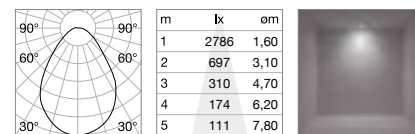

CRI≥90 43W 80° 6450lm 3000K