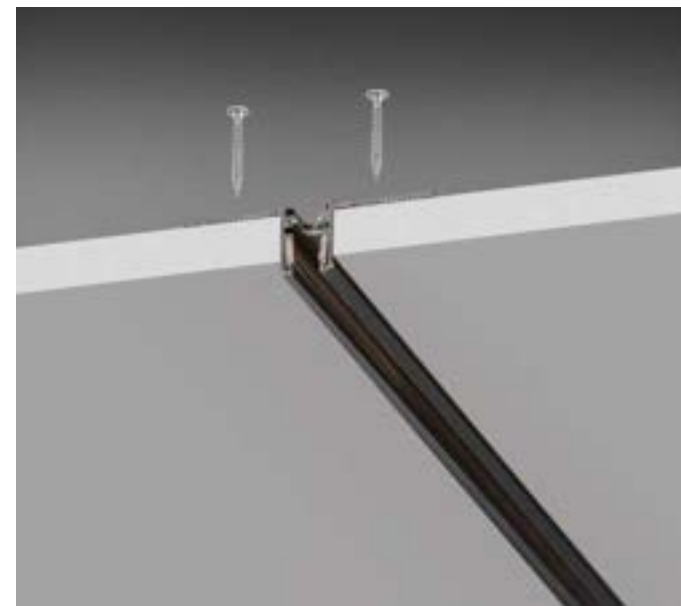

# Deva - Recessed Easy

**PROFILE RECESSED EASY** No mounting kit required, direct ceiling installation  
Maximum length per power source: 10 meters

Length	Weight	Volume	Finish	Code
1000 mm	0,370 Kg	0,0017 m <sup>3</sup>	Black	332499
2000 mm	0,870 Kg	0,0034 m <sup>3</sup>	Black	332512