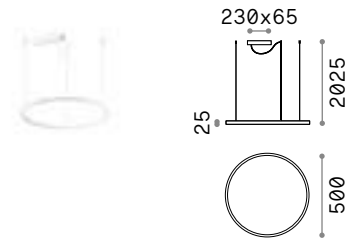

Oracle Slim Round new

Suspended lamp consisting of a thin matt white or black painted aluminum frame and opal polycarbonate diffuser. Available in four different sizes. Integrated LEDs; available in 2700 K, 3000 K and 4000 K color temperatures and ON-OFF or DALI/Push control; CRI ≥ 90; LED useful life 50.000 h; IP20 protection, insulation class II.

Source	LED SMD	CRI	≥90
Power	29W / 83W	LED life	50.000 h
Driver included	On/Off / DALI/Push	Insulation class	II
Drivers available	No	IP	20
Beam	115°	Material	Aluminum
CCT	2700 K / 3000 K / 4000 K		

LED SMD Driver included - Cable length 2500 mm

Measure	Power	Driver	Lumen	CCT	Finish	Code	
ø 500	29 W	On-Off	2850 lm	2700 K	White	342016	new
					Black	342009	new
			3000 lm	3000 K	White	229461	
					Black	229492	
			3400 lm	4000 K	White	269856	
					Black	304380	
	29 W	DALI/Push	2850 lm	3000 K	White	304373	
					Black	304366	
			3100 lm	4000 K	White	342030	new
					Black	342023	new

LED SMD Driver included - Cable length 2500 mm

Measure	Power	Driver	Lumen	CCT	Finish	Code	
ø 700	37 W	On-Off	3800 lm	2700 K	White	342054	new
					Black	342047	new
			4250 lm	3000 K	White	229485	
					Black	229515	
			4350 lm	4000 K	White	269863	
					Black	304410	
	40 W	DALI/Push	4200 lm	3000 K	White	304403	
					Black	304397	
			4450 lm	4000 K	White	342078	new
					Black	342061	new

On/Off 1,400 Kg/0,0376 m³
DALI/Push 1,170 Kg/0,0272 m³