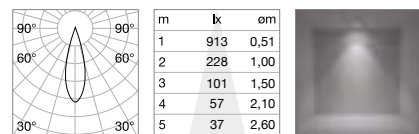

CRI≥90 4,5W 38° 450lm 3000K

540