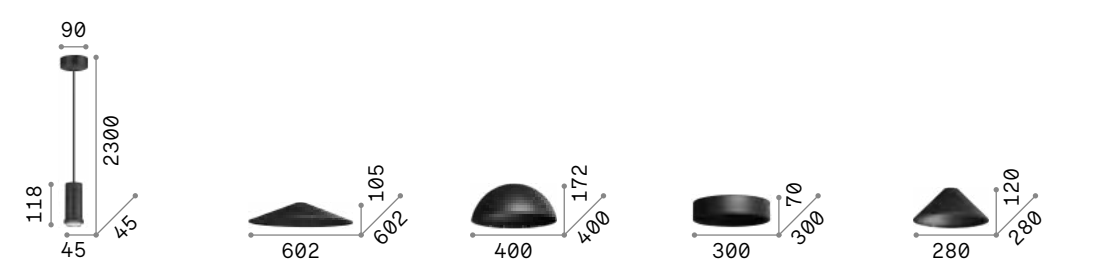

Mix Up

Powder-coated varnished metal ceiling cap and interchangeable shades. PVC cable. Finishes: white or black.