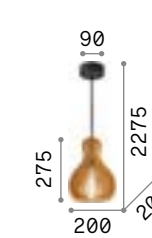

Ice

Matt white or black varnished metal ceiling rose and frame. Metal bulb socket cover with satin brass finish. PVC power cable.

237671

237664

Citrus

Body with painted multilevel wood elements. Power cable coated with black fabric.

0,660 Kg / 0,0173 m³
E27 max 1x60W

159843 Wood

3000 K
910 lm
119571

0,720 Kg / 0,0242 m³
E27 max 1x60W

159850 Wood

3000 K
910 lm
119571

0,510 Kg / 0,0148 m³
E27 max 1x60W

159867 Wood

3000 K
910 lm
119571

Lugano

Matt varnished metal ceiling cup. Power cable coated with fabric with antique brass metal bulb socket cover. Ceramic diffuser.

2,950 Kg / 0,0618 m³
E27 max 3x60W

206875 White

3000 K
900 lm
123899

0,850 Kg / 0,0090 m³
E27 max 1x60W

206806 White

3000 K
900 lm
123899

0,860 Kg / 0,0068 m³
E27 max 1x60W

206820 White

3000 K
900 lm
123899