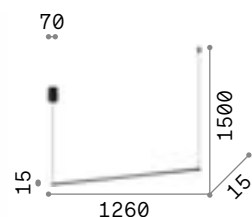

Essence ^{new}

Powder coated aluminum ceiling rose and body. Opal color acrylic diffuser. PVC cables. Colors: white or black.

LED LED source LED 2700 K / 3000 K, 30.000 h life.

IP20

0,900 Kg / 0,0165 m³
LED 19W / 2150 / 2300 / 2350 lm

341033 ■ Black 2700K^{new}
285085 ■ White 3000K
285092 ■ Black 3000K
341040 ■ Black 4000K^{new}

V-Line

Powder-coated aluminum body. Opal silicone diffuser. Steel cables with chromed supports. PVC electrical cable. Colors: white or black.

LED LED source 3000 K, 20.000 h life.