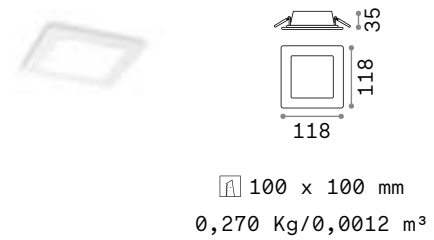

LED SMD AND DRIVER Included

Power	Beam	Lumen	CCT	Finish	Code
10 W	110°	1200 lm	3000 K	White	123981