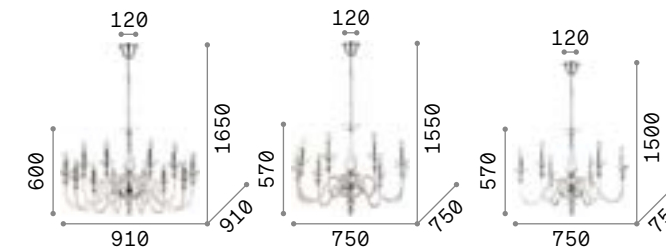

IP20

9,400 Kg / 0,3064 m³
E14 max 12 x 40W

168906 Clear

3000 K
470 lm

101224

IP20

6,660 Kg / 0,2229 m³
E14 max 9 x 40W

044453 Clear

3000 K
470 lm

101224

IP20

5,240 Kg / 0,1602 m³
E14 max 6 x 40W

044422 Clear

3000 K
470 lm

101224