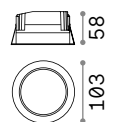

Basic Accent

LED COB PHILIPS Driver PHILIPS ON/OFF included

Power	Beam	Lumen	CCT	Finish	Code
10,5W	45°	950 lm	3000 K	White	193458

① 90 mm
0,400 Kg/0,0017 m³