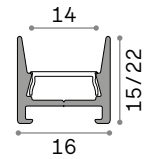

Measure	Weight	Volume	Finish	Code
2000x15mm	0,20 Kg	0,0015 m³	White	307145
2000x22mm	0,40 Kg	0,0021 m³	White	307152

STRIP LED AND DRIVER Recommended Strip LED max 15 W/m