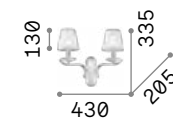

IP20

1,600 Kg / 0,0302 m³
E14 max 2 x 28W

059211 White
197708 Brass

3000 K
370 lm

101231 P. 212 P. 489

Swan

Chrome metal frame. Hand-shaped blown glass body. Cut crystal decorative elements. Pleated organza shade.