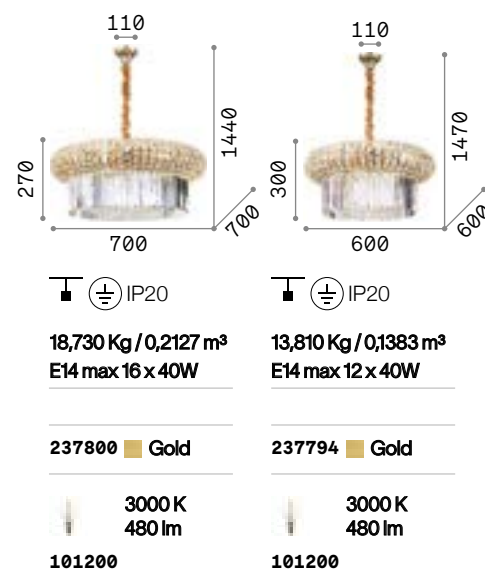

Nabucco

Metal frame with gold finish. Clear cut crystals decorative elements: square shaped in the upper part, diamond shaped in the lower part. Velvet chain cover.

Pashà

Metal Frame. Diffuser composed of cut crystal pearl strings. Bottom part closed with sandblasted glass disk. Steel cables adjustable in length with automatic device.