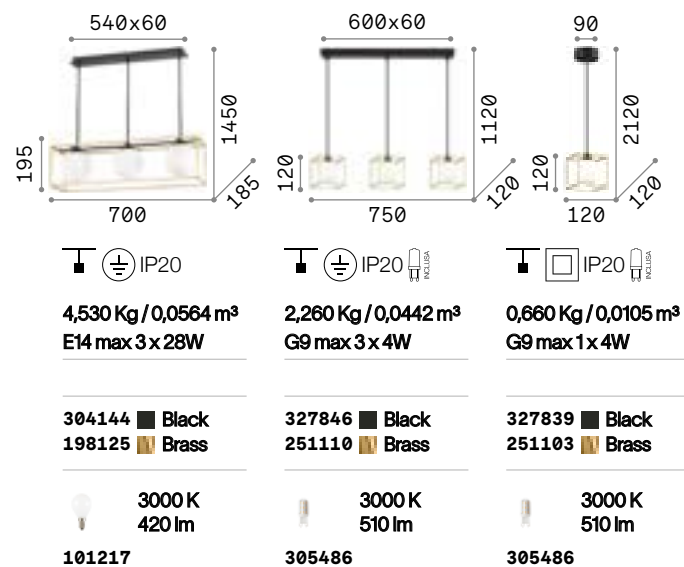

Lingotto

Varnished metal frame: matt black base and matt brass or total matt black structure. White overlay acid-etched blown glass diffuser.

LED Bulbs LED G9 3W 3000 K included in models: **327846**, **251110**, **327839** and **251103**. Cod. **209043**

P. 335 **P. 477**

Igor

Metal body with matt black enamel finish. Shade made of clear glass slabs.