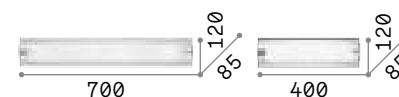

1,900 Kg / 0,0214 m³
E14 max 4 x 40W

051864 Clear

101217