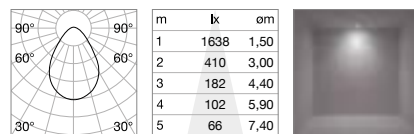

CRI≥90 26W 80° 3850lm 3000K