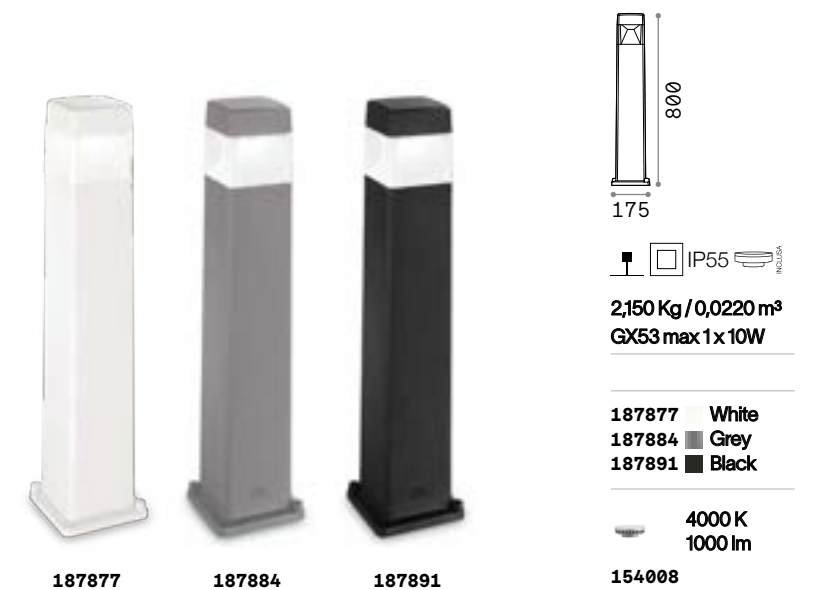

Cosmo

Resin body resistant to corrosion, UV and temperature between -60° and +90° C. Anti-yellowing transparent diffuser.

LED Bulbs LED GX53 10W included.
Settable CCT: 3000 K, 4000 K, 6500 K.