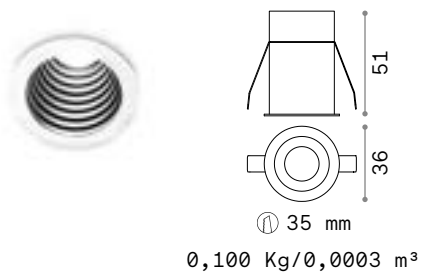

LED SMD Driver included (remote installation)*

Power	Beam	Lumen	CCT	Finish	Code
3W	23°	270lm	3000 K	White	274782