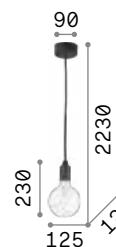

Edison

Metal ceiling cup and bulb holder with matt white or black varnish finish. Electrical cable coated with fabric.

LED Bulbs LED E27 8W Globo D125 trasparente 3000 K included.
Cod. 101347

IP20

0,320 Kg / 0,0098 m³
E27 max 1x42W

113302 White
113319 Black

3000 K
1050 lm

101347

P. 416