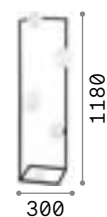

Angolo

Powder-coated or plated metal frame. White blown and acid-etched glass diffusers. Black PVC cable with switch and plug. Available finishes: black or satin brass.

LED Bulbs LED G9 3W 3000 K included. Cod. **209043**

ON OFF Lamp with integrated switch.

P. 334 **P. 476**

2,700 Kg / 0,1772 m³
G9 max 5 x 28W

284309 ■ Black
284354 ■ Brass

3000 K
510 lm
305486

Frame

Matt white or black varnished metal base and frame. Opal colour plastic diffusers. Direct light emission.

LED LED source 3000 K, 30.000 h life.

ON OFF Lamp with integrated switch.

P. 076 **P. 247**