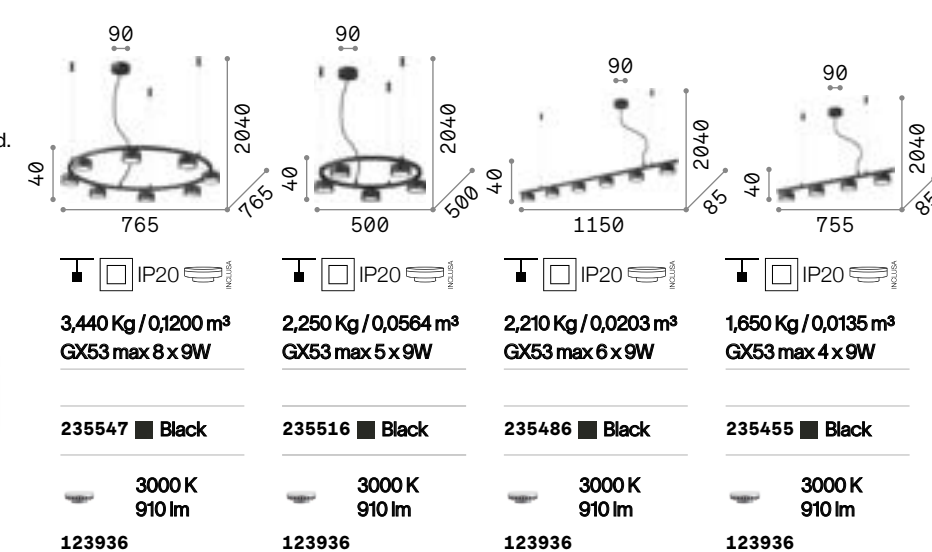

## Triumph

Plated metal base, arm and bulb holder cover. Color: old brass.

IP20

3,640 Kg / 0,0470 m<sup>3</sup>  
E27 max 8 x 42W

160269 Brass

2200 K  
370 lm

151687

P. 326 P. 424