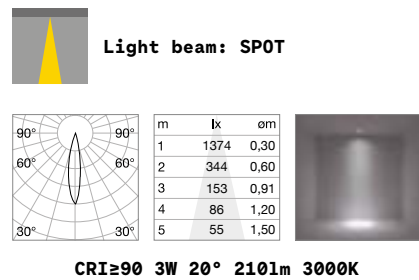

Virus

Source	LED SMD	LED life	50.000 h
Power	3W	Insulation class	II
Driver included	On/Off	IP	20
Drivers available	No	Material	Aluminum
CCT	3000 K	Warranty	5 years
CRI	≥90		

LED SMD OSRAM Driver ON/OFF included

Power	Beam	Lumen	CCT	Finish	Code
3W	20°	210 lm	3000 K	White	+ 244808
				Gold	+ 244822
				Black	+ 244846
				Gold	+ 244853