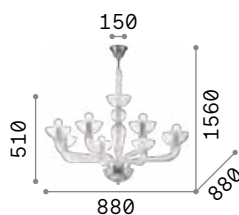

IP20

9,210 Kg / 0,1592 m³
E14 max 8 x 40W

044255 Clear

3000 K
480 lm

101200

Doge

Chromed metal ceiling cap, frame and details. Handcrafted clear blown glass decorative elements. Transparent PVC cable.