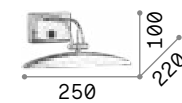

Mirror-20

Plated metal frame. Adjustable diffuser. Colors: antique brass or chrome.

LED Bulbs LED G9 3W 3000 K included. Cod. 209043

IP20

0,550 Kg / 0,0077 m³
G9 max 2 x 40W

017334 Chrome
017327 Ant. Brass

3000 K
510 lm

305486