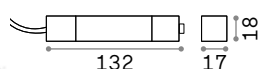

Ego - High

TRACK HIGH No mounting kit required, direct ceiling installation
Maximum length per power source: 25 meters

Length	Weight	Volume	Finish	Code
1000 mm	0,90 Kg	0,0023 m³	White	282886
			Black	258027
2000 mm	1,80 Kg	0,0046 m³	White	282893
			Black	266145

CONNECTOR HORIZONTAL HIGH Optional

Weight	Volume	Control	Finish	Code
0,26 Kg	0,0013 m³	On-Off	White	282824
			Black	258140
		1-10V / DALI	White	286228
			Black	286211

LINEAR CONNECTOR Required - 1 Kit x linear connection

Weight	Volume	Control	Finish	Code	
0,16 Kg	0,0005 m³	On-Off	White	285993	
			Black	283104	
			1-10V / DALI	White	285993
				Black	283104

MAIN CONNECTOR Required - 1 Kit x power source max 210 W

Weight	Volume	Control	Finish	Code	
0,12 Kg	0,0007 m³	On-Off	White	282862	
			Black	265896	
			1-10V / DALI	White	286303
				Black	286297

Cable length 2000 mm

END CAP NO HOLE

END CAP WITH HOLE

SUSPENSION KIT

KIT SINGLE CABLE

BLINDED COVER

Required	Measure (L x H x W)	Finish	Code
Yes	26 x 11 x 52 mm	White	282664
		Black	267227
Yes	26 x 11 x 52 mm	White	282657
		Black	267234
Yes - 1 Kit x power source max 210 W	2000 mm	White	282749
		Black	276328
Yes - 1 kit x 900 mm	2000 mm	White	282756
		Black	259376
No	1000 x 5 x 24 mm	White	282770
		Black	258256

Ego - Assembly plans

PROFILE HIGH