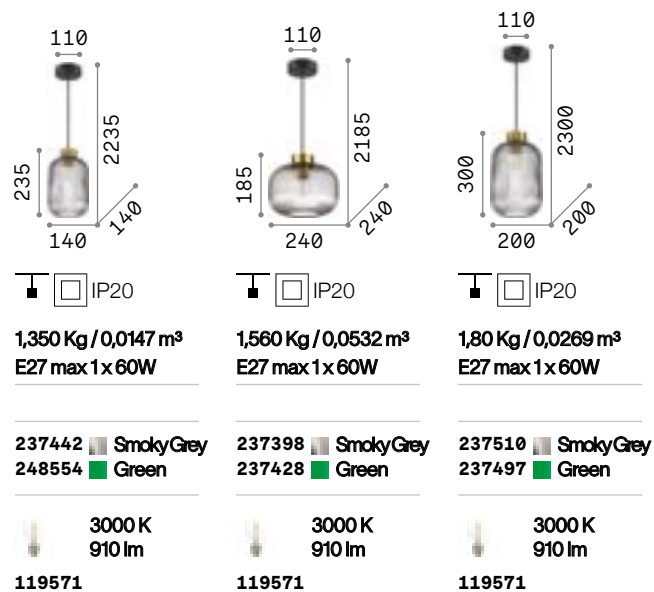

Mint

Metal frame with satin brass finish and matt black ceiling rose. Power cable coated with fabric. Blown glass diffuser with stripes in relief. Available finishes: smoky or green.

Bergen

Black powder coated metal ceiling cup. Natural wood frame. Clear blown glass diffuser with motif in relief and smoky finish. Power cable coated with fabric.