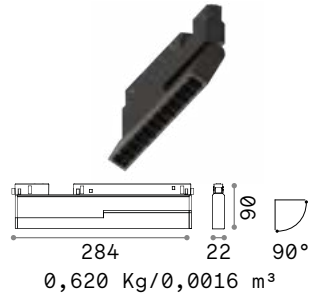

Ego Flexible

LED SMD OSRAM UGR <19

Power	Beam	Lumen	CCT	Control	Finish	Code
13W	35°	1400lm	3000K	On-Off	White	282718
					Black	257846
				DALI	White	286105
					Black	286099