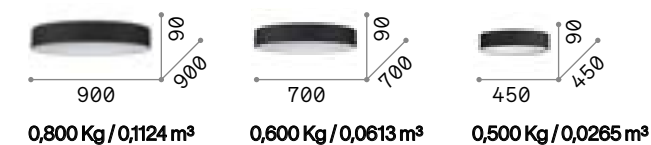

346182	White	new	346144	White	new	339337	White	new
346205	Dove Grey	new	346168	Dove Grey	new	346120	Dove Grey	new
339313	Black	new	346151	Black	new	346113	Black	new
346175	Beige	new	346137	Beige	new	346090	Beige	new
346199	Wood	new	339320	Wood	new	346106	Wood	new