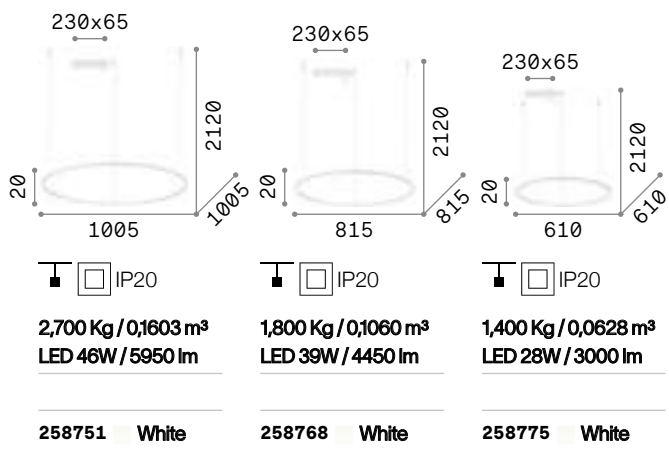

Hulahoop

Powder coated metal ceiling rose and frame in white finish. Opal rubber diffuser. Steel cables with ceiling supports. Clear PVC electrical cable.

LED LED source 3000 K, 17.500 h life.

Circus

Powder coated metal ceiling rose and frame with black finish. Opal polycarbonate external diffuser. PVC electrical cable.

LED LED source 3000 K, 20.000 h life.