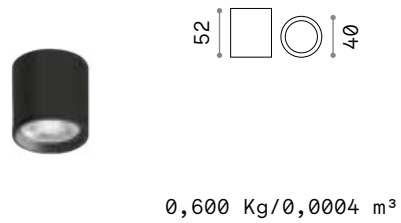

Nitro Round new

White or black matt varnished aluminum body. Internally finished with plastic mask. Integrated LED source with lens.

Source	LED DOB / COB	Insulation class	I - II
Power	4W / 25W	IP	20
Driver included	On/Off	Material	Aluminum
Drivers available	No		
CCT	2700 K / 3000 K		
CRI	≥90		
LED life	50.000 h		

LED DOB