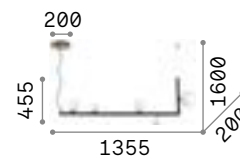

Birds

Varnished metal frame with satin brass decorative disc. White acid-etched blown glass diffusers. PVC electrical cable. Color: matt black with satin brass detail.

LED Bulbs LED G9 3W 3000 K included.
Cod. **209043**

IP20

2,750 Kg / 0,1353 m³
G9 max 5 x 15W

273648 ■ Black

305486 3000 K
510 lm