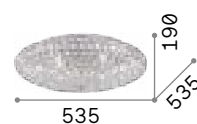

6,250 Kg / 0,0946 m³
G9 max 9 x 40W

073255 Chrome
073262 Gold

3000 K
510 lm

305486