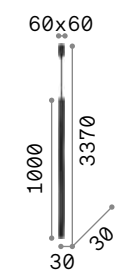

0,670 Kg / 0,0036 m³
LED 11,5W / 1150 lm / 51°