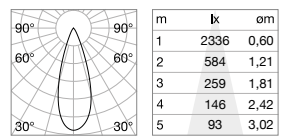

CRI≥90 14W 36° 1250lm 3000K