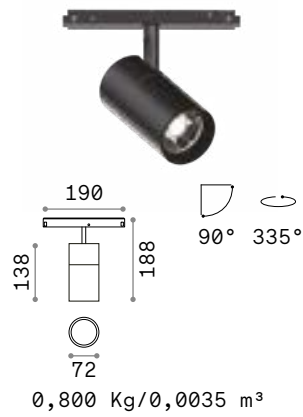

LED COB CITIZEN

Power	Beam	Control	Lumen	CCT	Finish	Code
26W	35°	On-Off	3050 lm	3000 K	White	307602
			3150 lm	4000 K	Black	305615
		1-10V	3050 lm	3000 K	White	307572
			3050 lm	3000 K	Black	307565
		DALI	3050 lm	3000 K	White	307596
			3050 lm	3000 K	Black	307589

LENS

Model	Required	Beam	Finish	Code
TRACK19W/26W	No	20°	Clear	332109
		55°	Clear	332116

new

new

Light beam: ACCENT

CRI≥90 19W 35° 2200lm 3000K

CRI≥90 26W 35° 3050lm 3000K