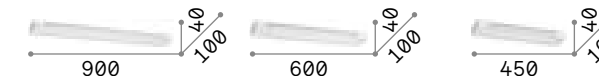

Balance

Powder coated aluminum frame. Adjustable diffuser with clear glass, frosted inside. Finishes: white, black.

LED LED source 3000 K, 30.000 h life.