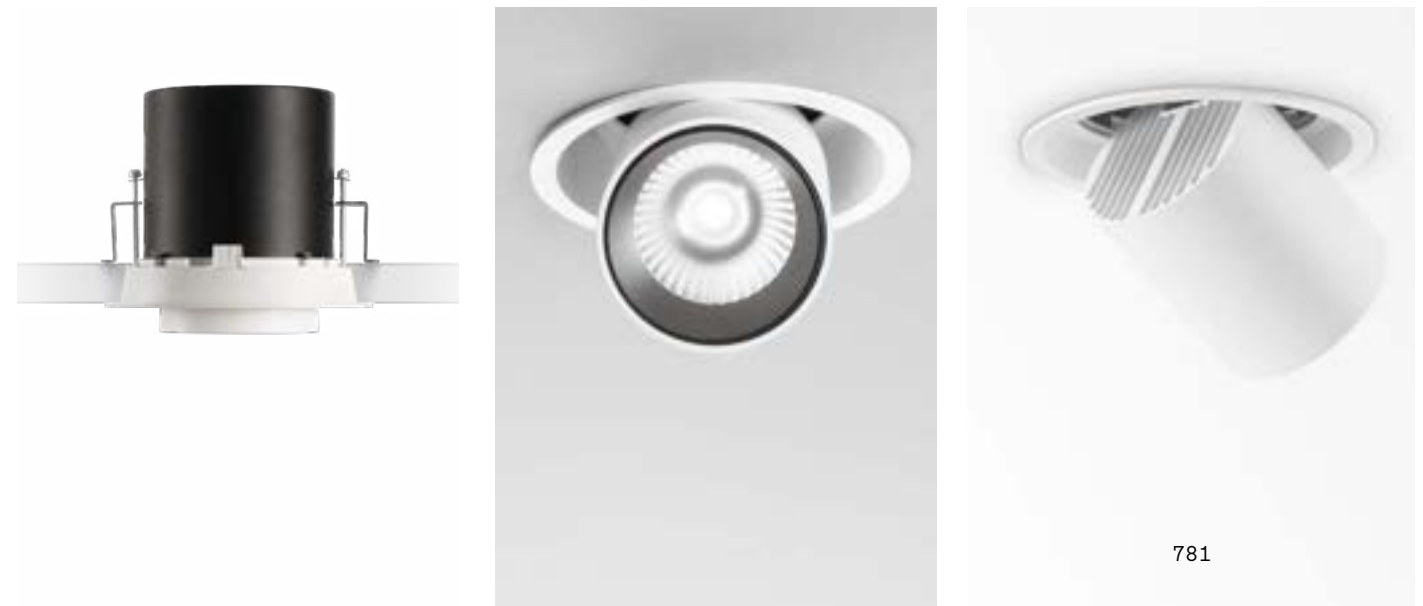

Nova ^{new}

Source	LED COB	LED life	50.000 h
Power	12W / 30W	Insulation class	II
Driver included	On/Off	IP	20
Drivers available	1-10V / DALI / Push	Material	Aluminum
CCT	2700 K / 3000 K / 4000 K	Warranty	5 years
CRI	≥90		

LED COB PHILIPS Driver ON/OFF included - UGR <19

Power	Beam	Lumen	CCT	Finish	Code
12 W	38°	1100 lm	2700 K	White	341859
				Black	341842
		1200 lm	3000 K	White	248165
				Black	248189
1300 lm	4000 K	White	267937		
		Black	267920		

new

new

DIMMABLE DRIVER* Optional

	Power	Output	Measure (LxHxW)	Code
1-10V / Push	15 W	300 mA	111 x 22 x 52 mm	243993
DALI / Push	12 W	300 mA	132 x 20 x 30 mm	243986

LED COB PHILIPS Driver ON/OFF included - UGR <22

Power	Beam	Lumen	CCT	Finish	Code
30 W	38°	3000 lm	2700 K	White	341873
				Black	341866
		3150 lm	3000 K	White	248172
				Black	248196
		3300 lm	4000 K	White	267951
				Black	267944

new

new

DIMMABLE DRIVER* Optional

	Power	Output	Measure (LxHxW)	Code
1-10V / Push	36 W	700 mA	167 x 32 x 41 mm	248370
DALI / Push	36 W	700 mA	135 x 24 x 72 mm	248592

LENS

Model	Required	Beam	Code
Nova 12W	No	15°	244013
Nova 30W	No	15°	248608

* The dimmable power supplies must be ordered in concomitance with the product and will be included inside the fittings by replacing the on-off power supply.