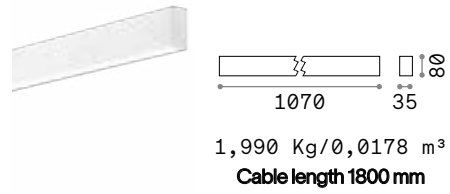

Steel

LED SMD SAMSUNG

Up-light included - Driver OSRAM ON/OFF included - UGR <19

Power	Beam	Lumen	CCT	Finish	Code
36 W	70°	3350 lm	3000 K	White	267128
				Black	270197
		3550 lm	4000 K	White	270203
				Black	267135