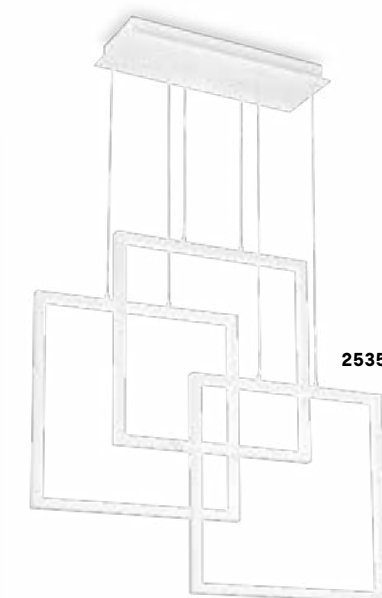

# Frame

Matt white or black varnished metal base and frame. Opal colour plastic diffusers. Adjustable in length cables. Direct light emission.

**LED** LED source 3000 K, 30.000 h life.

269337

253596

370x130	450x150	480x180
IP20	IP20	IP20
3,500 Kg / 0,1050 m <sup>3</sup> LED 82W / 6850 lm	4,270 Kg / 0,0689 m <sup>3</sup> LED 80W / 8550 lm	4,300 Kg / 0,2100 m <sup>3</sup> LED 93W / 10050 lm
269351 White 269337 Black	253596 White 269375 Black	253589 White 269382 Black