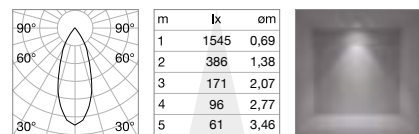

Power	Beam	Lumen	CCT	Finish	Code
11W	36°	900 lm	2700 K	Black +	285412
				Gold +	341330
		950 lm	3000 K	Silver +	192321
				White +	192338
				Black +	192314
1100 lm	4000 K	Gold +	192345		
		Black +	267968		
				Gold +	341354

new

IP65

Power	Beam	Lumen	CCT	Finish	Code
11W	36°	950 lm	3000 K	White +	313191
				Black +	327754

DIMMABLE DRIVER* Optional

	Power	Output	Measure (LxHxW)	Code
1-10V/Push	20 W	250 mA	111x22x52 mm	217253
DALI/Push	12 W	250 mA	132x20x30 mm	202396

Light beam: ACCENT

CRI≥90 11W 36° 950lm 3000K

746

* The dimmable power supplies must be ordered in concomitance with the product and will be included inside the fittings by replacing the on-off power supply.