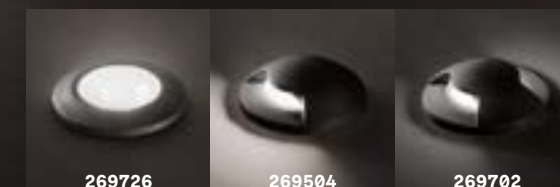

Landing

High performance resin body: resistant to corrosion caused by both atmospheric agents and chemical fertilizers, colors stabilized during UV rays treatment, thermal shock resistance from -60° to +90°C. Resistant to 5000 kg impact.

LED Bulbs LED GU10 3,5W and LED GX53 10W included. Settable CCT.

IP67
0,740 Kg / 0,0043 m³
GX53 max 1x 10W

120362 ■ Black

4000 K
1000 lm
154008

IP67
0,260 Kg / 0,0020 m³
GU10 max 1x 6W

120287 ■ Black

4000 K
430 lm
253497

Way

Walkable recessed lamp. High-performance resin body and diffuser: resistant to corrosion, UV and to temperatures between -60° and +90°. Color: black.

LED Bulbs LED G9 2W 3000/4000 K included. Cod. 270104/270111

IP67
0,100 Kg / 0,0007 m³
G9 max 1x 1,7W

269726 ■ B 3000K
269733 ■ B 4000K

IP67
0,080 Kg / 0,0007 m³
G9 max 1x 1,7W

269504 ■ B 3000K
269696 ■ B 4000K

IP67
0,080 Kg / 0,0007 m³
G9 max 1x 1,7W

269702 ■ B 3000K
269719 ■ B 4000K