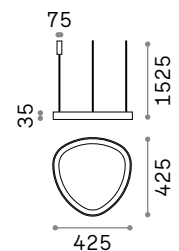

Gemini new

Powder coated or plated metal ceiling rose and body. Opal polycarbonate diffuser. Clear PVC cable. Available finishes: white, black or brushed brass. DALI/Push dimmable version available for the models with 810 mm and 610 mm diameter.

Source	LED SMD	LED life	50.000 h
Power	36W / 78W	Insulation class	I
Driver included	On/Off / DALI / Push	IP	20
Drivers available	No	Material	Aluminum
Beam	130°		
CCT	2700 K / 3000 K /		
CRI	≥90		

LED SMD Driver included - Cable length 2000 mm

Measure	Power	Driver	Lumen	CCT	Finish	Code
425x425	36 W	On-Off	4000 lm	2700 K	White	341521
					Black	341538
					Brass	341545
			4150 lm	3000 K	White	247229
					Black	247236
					Brass	247243

new
new
new

LED SMD Driver included - Cable length 2000 mm

Measure	Power	Driver	Lumen	CCT	Finish	Code	
610x610	47 W	On-Off	4950 lm	2700 K	White	341552	
					Black	341569	
					Brass	341576	
			5100 lm	3000 K	White	247250	
					Black	247267	
					Brass	269832	
			DALI/Push	5100 lm	3000 K	White	304717
						Black	304694
						Brass	304700

new
new
new

1,450 Kg / 0,0201 m³