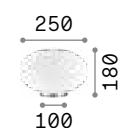

IP20

1,200 Kg / 0,0287 m³
G9 max 1x 40W

086804 White

3000 K
510 Lm
305486

P. 158 P. 280