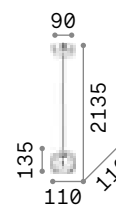

Mr Jack

Metal frame and spherical diffuser with white, chrome or black finish. Electrical cable covered with fabric.

LED Bulbs LED GU10 7W 3000 K included.
Cod. 123943