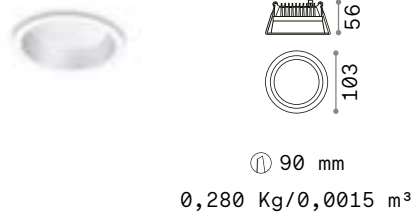

Deep

Source	LED SMD	LED life	50.000 h
Power	10W / 20W / 30W	Insulation class	II
Driver included	On/Off	IP	20
Drivers available	No	Material	Aluminum
CCT	3000 K / 4000 K	Warranty	5 years
CRI	≥90		

LED SMD Driver ON/OFF included

Power	Beam	Lumen	CCT	Finish	Code
10 W	70°	1300 lm	3000 K	White	249018
		1400 lm	4000 K	White	249025

Ø 90 mm
0,280 Kg/0,0015 m³