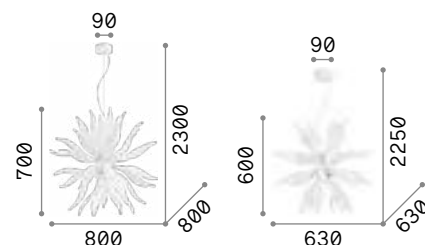

Leaves

White metal frame. White hand-shaped blown glass decorative elements. Steel cables adjustable in length.

LED Bulbs LED G9 3W 3000 K included.
Cod. **209043**

5,800 Kg / 0,1123 m³
G9 max 12 x 40W

112268 White

3000 K
510 lm

305486

3,700 Kg / 0,0702 m³
G9 max 8 x 40W

111957 White

3000 K
510 lm

305486

Vortex

Matt white painted metal frame. Hand shaped and hand painted with gold or silver enamel decorative metal elements.

101613

101606