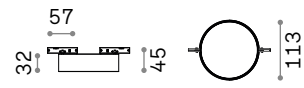

0,330 Kg/0,0020 m³

LED SMD

Power	Beam	Control	Lumen	CCT	Finish	Code	
10W	98°	On-Off	1100 lm	3000 K	White	332888	new
					Black	332864	new